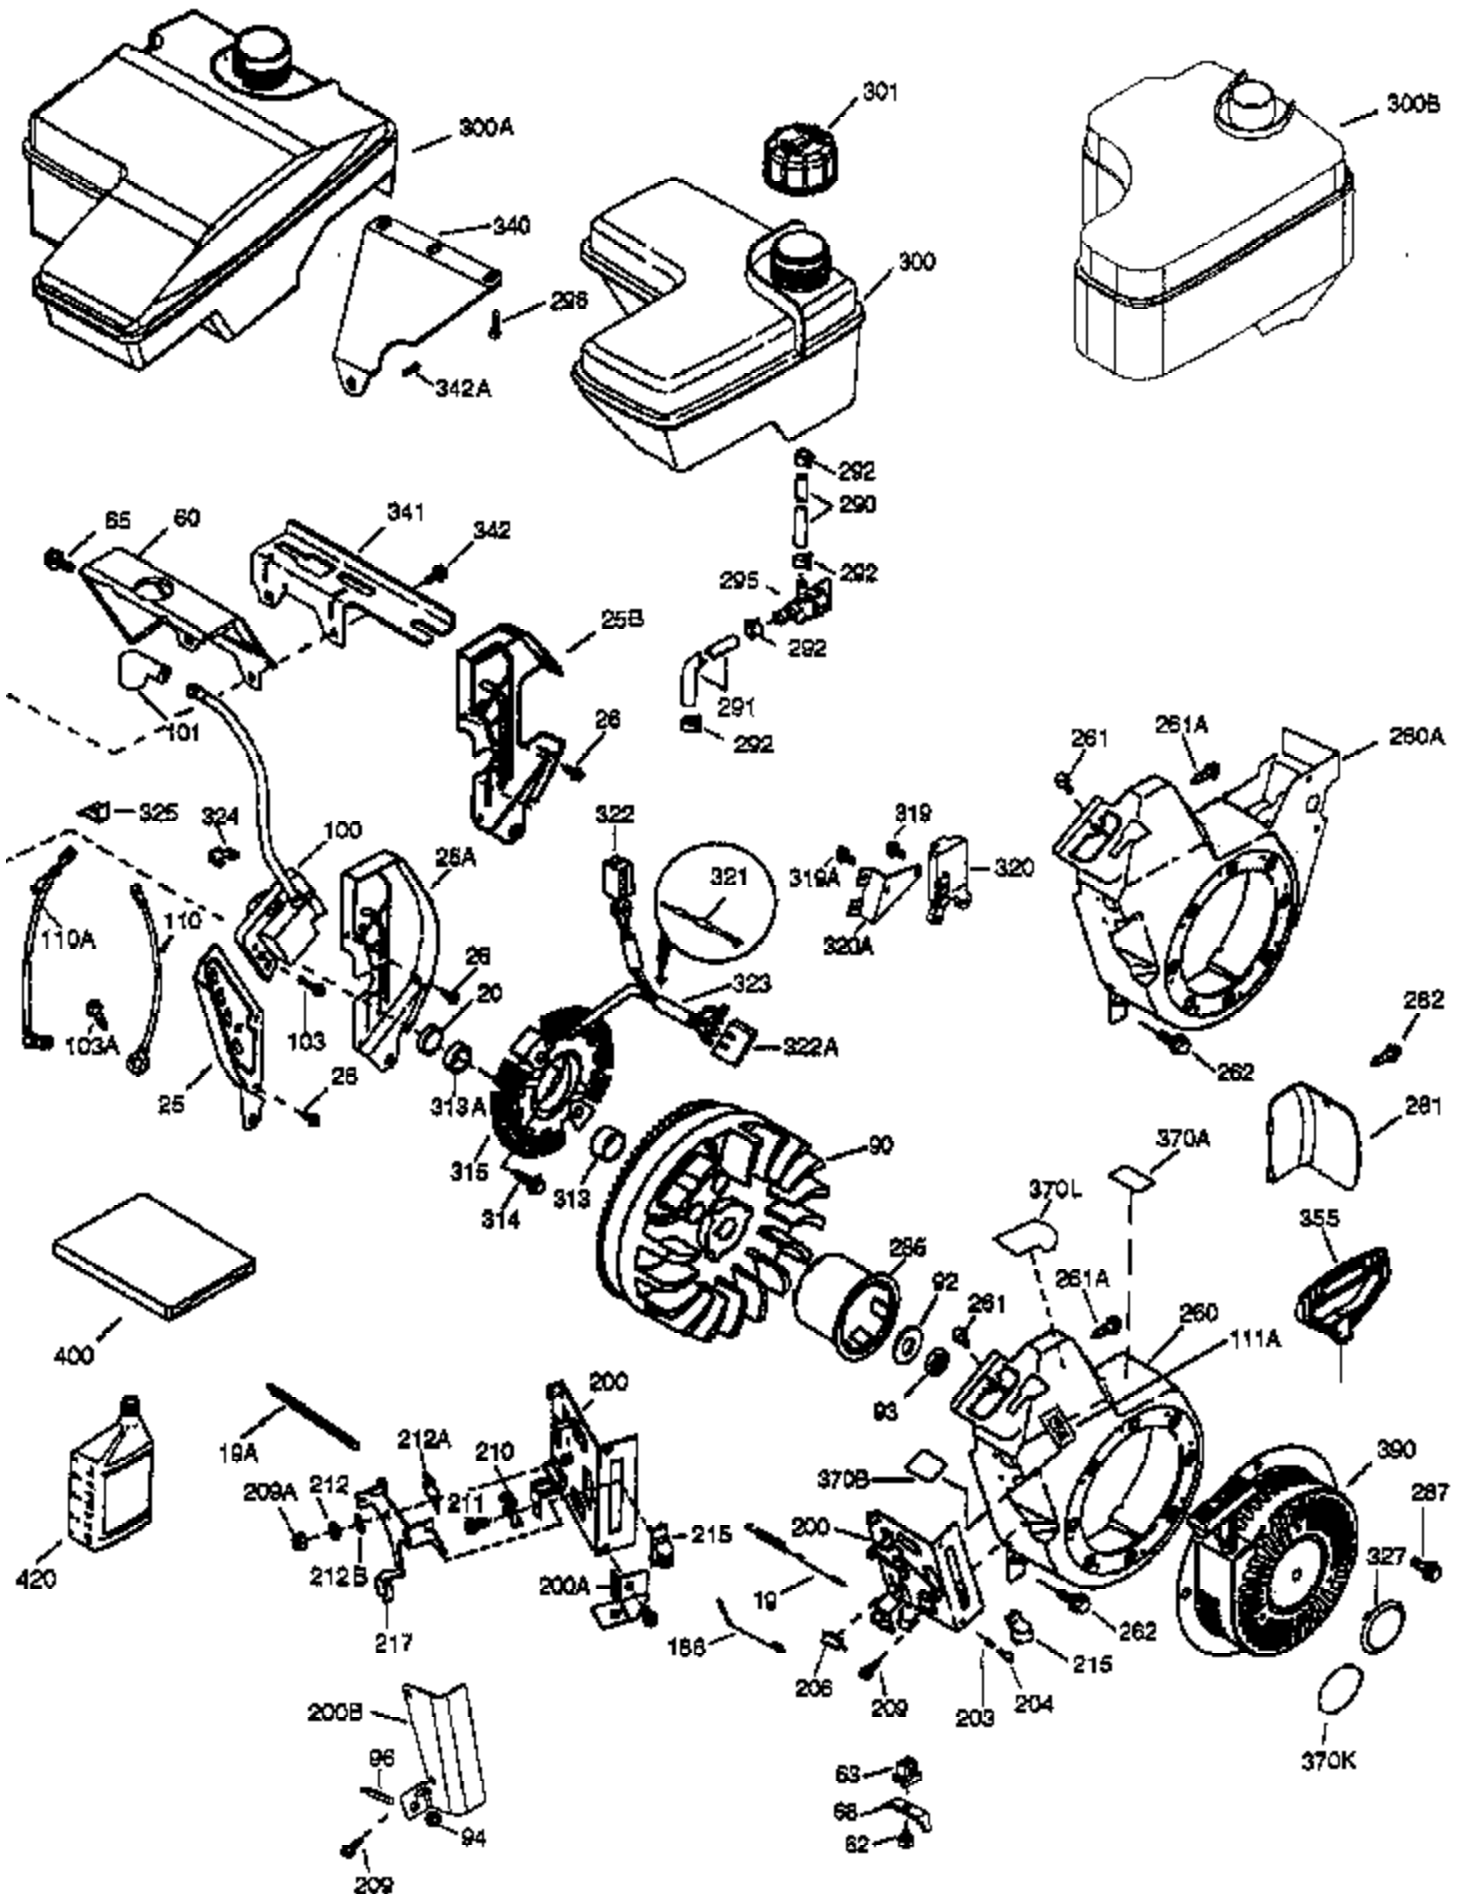

Ref #	Part Number	Qty	Description
19	37111	1	Extension Spring
19A	36741	1	Extension Spring
20	32600	1	Oil Seal
25A	36622	1	Air Baffle (Right)
25	36621	1	Air Baffle (Left)
26	30200	2	Screw, 10-24 x 9/16"
60	36623A	1	Blower Housing Extension
62	650760	1	Screw, 8-32 x 3/8"
63	28545	1	Grommet
65	30200	1	Screw, 10-24 x 9/16"
90	611205	1	Flywheel
92	650815	1	Belleville Washer
93	650816	1	Flywheel Nut
100	34443B	1	Solid State Ignition
101	610118	1	Spark Plug Cover
103A	650767	1	Screw, 8-32 X 27/64"
103	651007	2	Screw, Torx T-15, 10-24 x 15/16"
110A	36963	1	Ground Wire
110	36964	1	Ground Wire
111A	611224	1	Rocker Switch (On/Off)
151A	40016A	1	Intake Valve Seal
186	36711	1	Governor Link
200	36740A	1	Control Bracket (Incl. 19A, 210 & 211)
200A	37249	1	Control Bracket
209	650821	2	Screw, 10-32 x 1/2"
210	27793	1	Conduit Clip
211	28942	1	Screw, 10-32 x 3/8"
260	36864	1	Blower Housing
261A	650821	2	Screw, 10-32 x 1/2"
261	651008	1	Screw, 1/4-20 x 31/64"
262	651008	2	Screw, 1/4-20 x 31/64"
285	35985B	1	Starter Cup
287	651008	4	Screw, 1/4-20 x 31/64"
290	30705	1	Fuel Line
292	26460	2	Fuel Line Clamp
300	36863	1	Fuel Tank (Incl. 292 & 301)
301	36754	1	Fuel Cap
313	34080	1	Spacer
325A	30200	1	Screw, 10-24 x 9/16"
325	37471	1	Fuel Line Bracket
341	36644	1	Fuel Tank Bracket
342	651010	2	Screw, 1/4-20 x 7/8"
370K	36695	1	Starter Decal
370A	36261	1	Lubrication Decal (Replaces 64-831)
390	590746	1	Rewind Starter
400	36720	1	* Gasket Set (Incl. items marked PK i n notes) Incl. (1) each of 26756, 27272A, 29673, 35626, 36581, 36624, 36719
420	730225	1	SAE 30 4-Cycle Engine Oil (Quart)