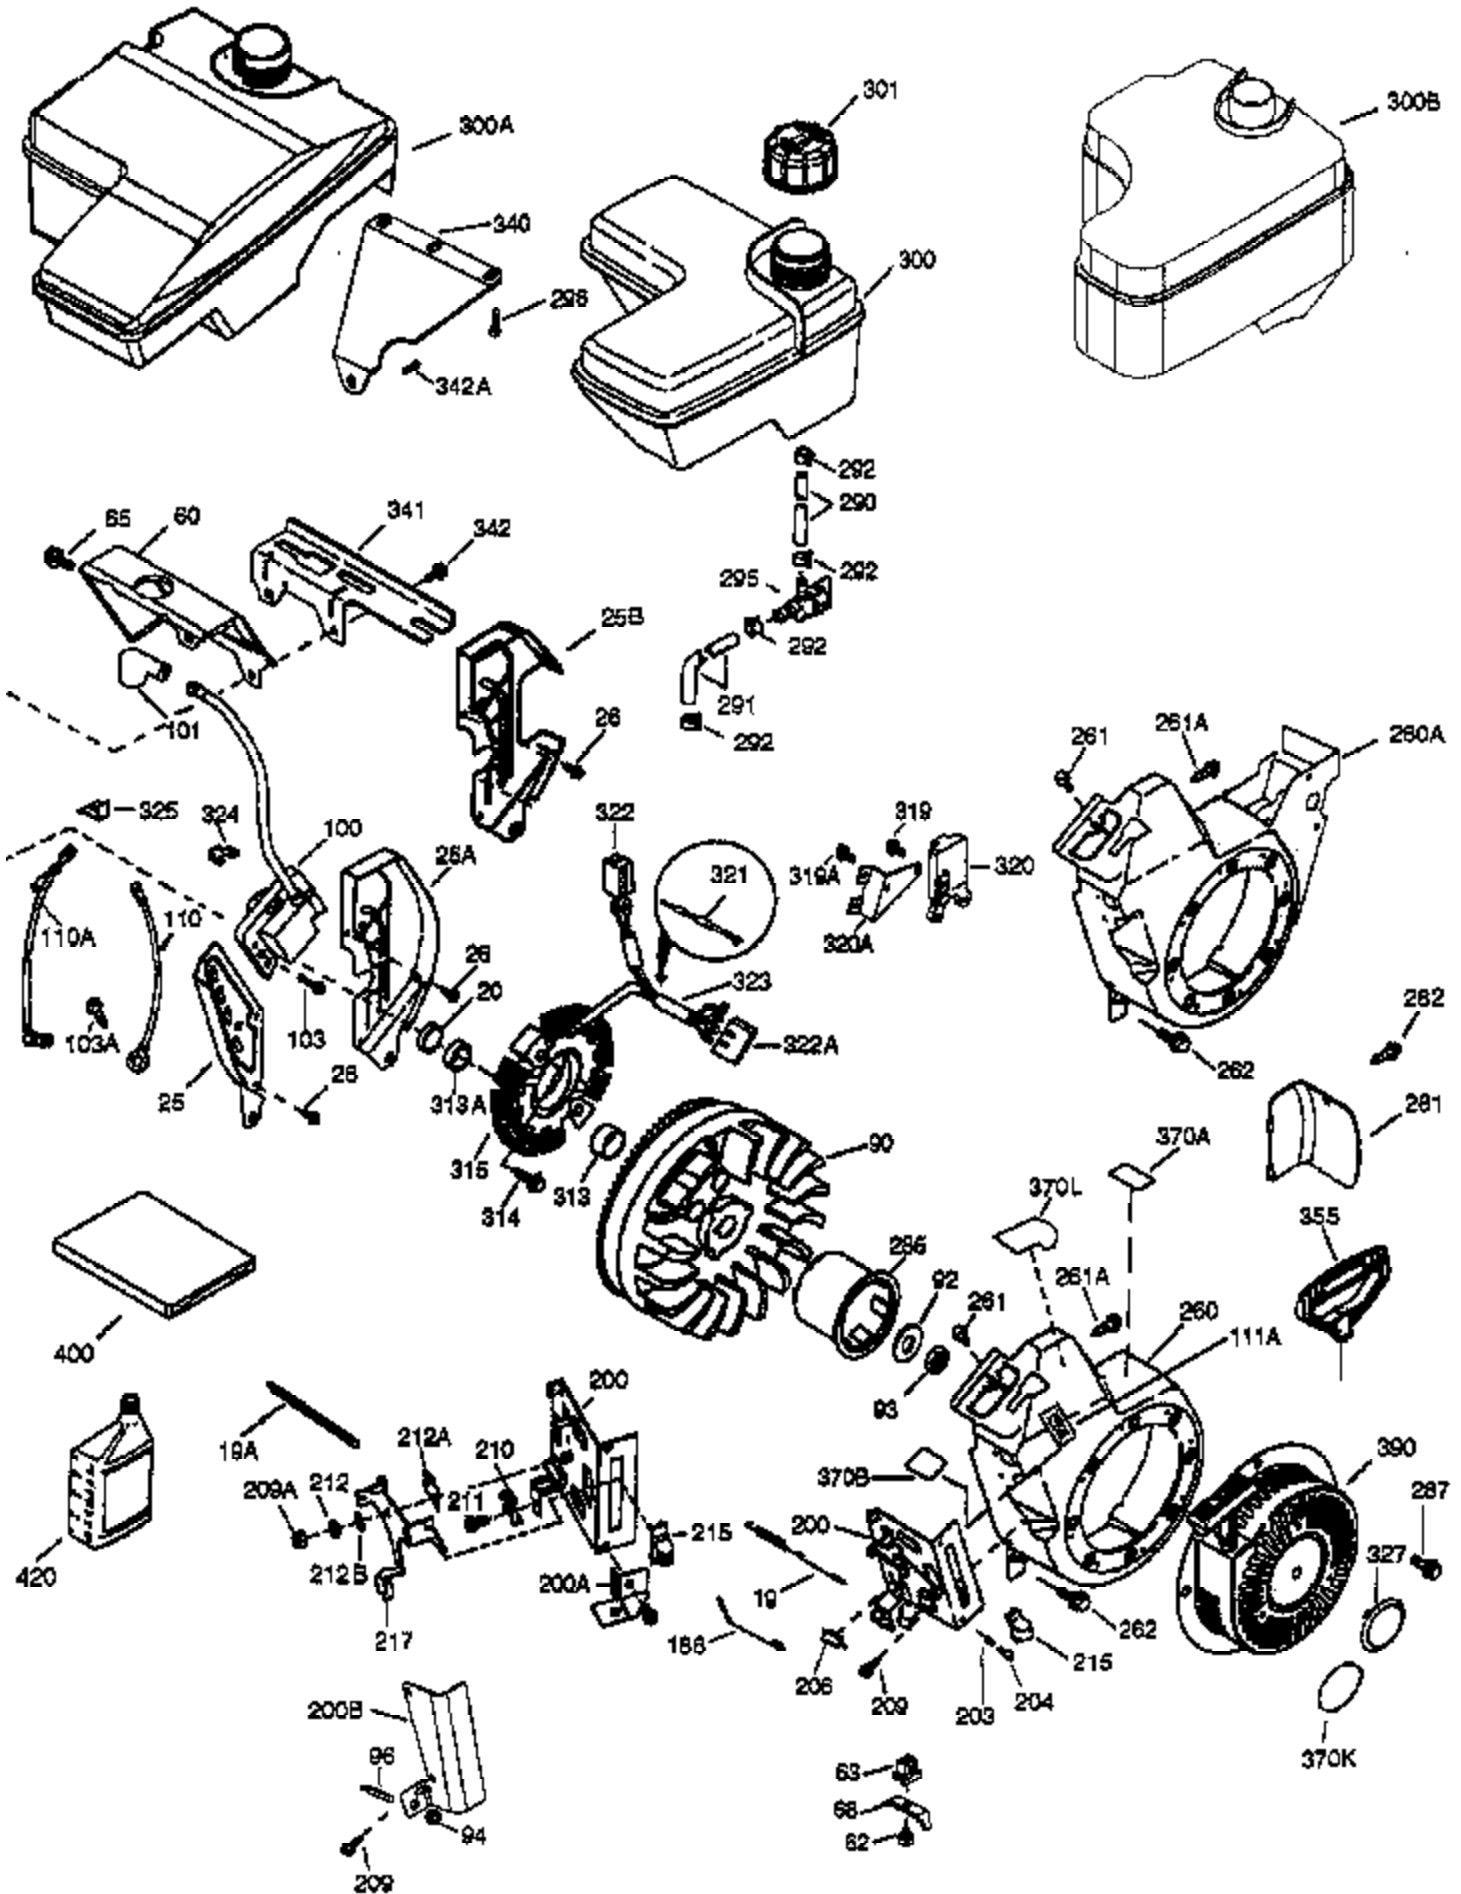

Engine Parts List #2

Ref #	Part Number	Qty	Description
	37542	1	Carburetor Adaptor
14A	36288	1	Bushing Link
19	37111	1	Extension Spring
19A	36741	1	Extension Spring
20	32600	1	Oil Seal
25	36621	1	Air Baffle (Left)
25A	36869	1	Air Baffle (Right)
26	30200	1	Screw, 10-24 x 9/16"
60	36623A	1	Blower Housing Extension
62	650760	1	Screw, 8-32 x 3/8"
65	30200	1	Screw, 10-24 x 9/16"
68	33356	1	Ground Terminal
90	611216	1	Flywheel
92	650815	1	Belleville Washer
93	650816	1	Flywheel Nut
100	34443B	1	Solid State Ignition
101	610118	1	Spark Plug Cover
103	651007	2	Screw, Torx T-15, 10-24 x 15/16"
103A	650767	1	Screw, 8-32 x 27/64"
110A	36964	1	Ground Wire
110	35589	1	Ground Wire
111A	611224	1	Rocker On/Off Switch
151A	40016A	1	Intake Valve Seal
186	37541	1	Governor Link
200	37540	1	Control Bracket (Incl. 19A, 210 & 211)
209	650821	1	Screw, 10-32 x 1/2"
210	27793	1	Conduit Clip
211	28942	2	Screw, 10-32 x 3/8"
260	37539	1	Blower Housing
261A	650821	2	Screw, 10-32 x 1/2"
261	651008	1	Screw, 1/4-20 x 31/64"
262	651008	2	Screw, 1/4-20 x 31/64"
285	35985B	1	Starter Cup
290	30705	1	Fuel Line
291	34357		Fuel Line (5.00")
292	26460	3	Fuel Line Clamp
296	34279B	1	Fuel Filter
313A	35189	1	Coil Spacer
313	34080	1	Spacer
314	650873		Screw
315	611272	1	Alternator Coil
324	33177	1	Terminal
325	37471	1	Fuel Line Bracket
325A	30200	1	Screw, 10-24 X 9/16"
370A	36261	1	Identification Decal
370K	36695	1	Starter Decal
390	590765	1	Rewind Starter
400	36720	1	* Gasket Set (Incl. items marked PK i n notes) Incl. (1) each of 26756, 27272A, 29673, 35626, 36581, 36624, 36719
420	730225		SAE 30 4-Cycle Engine Oil (Quart)