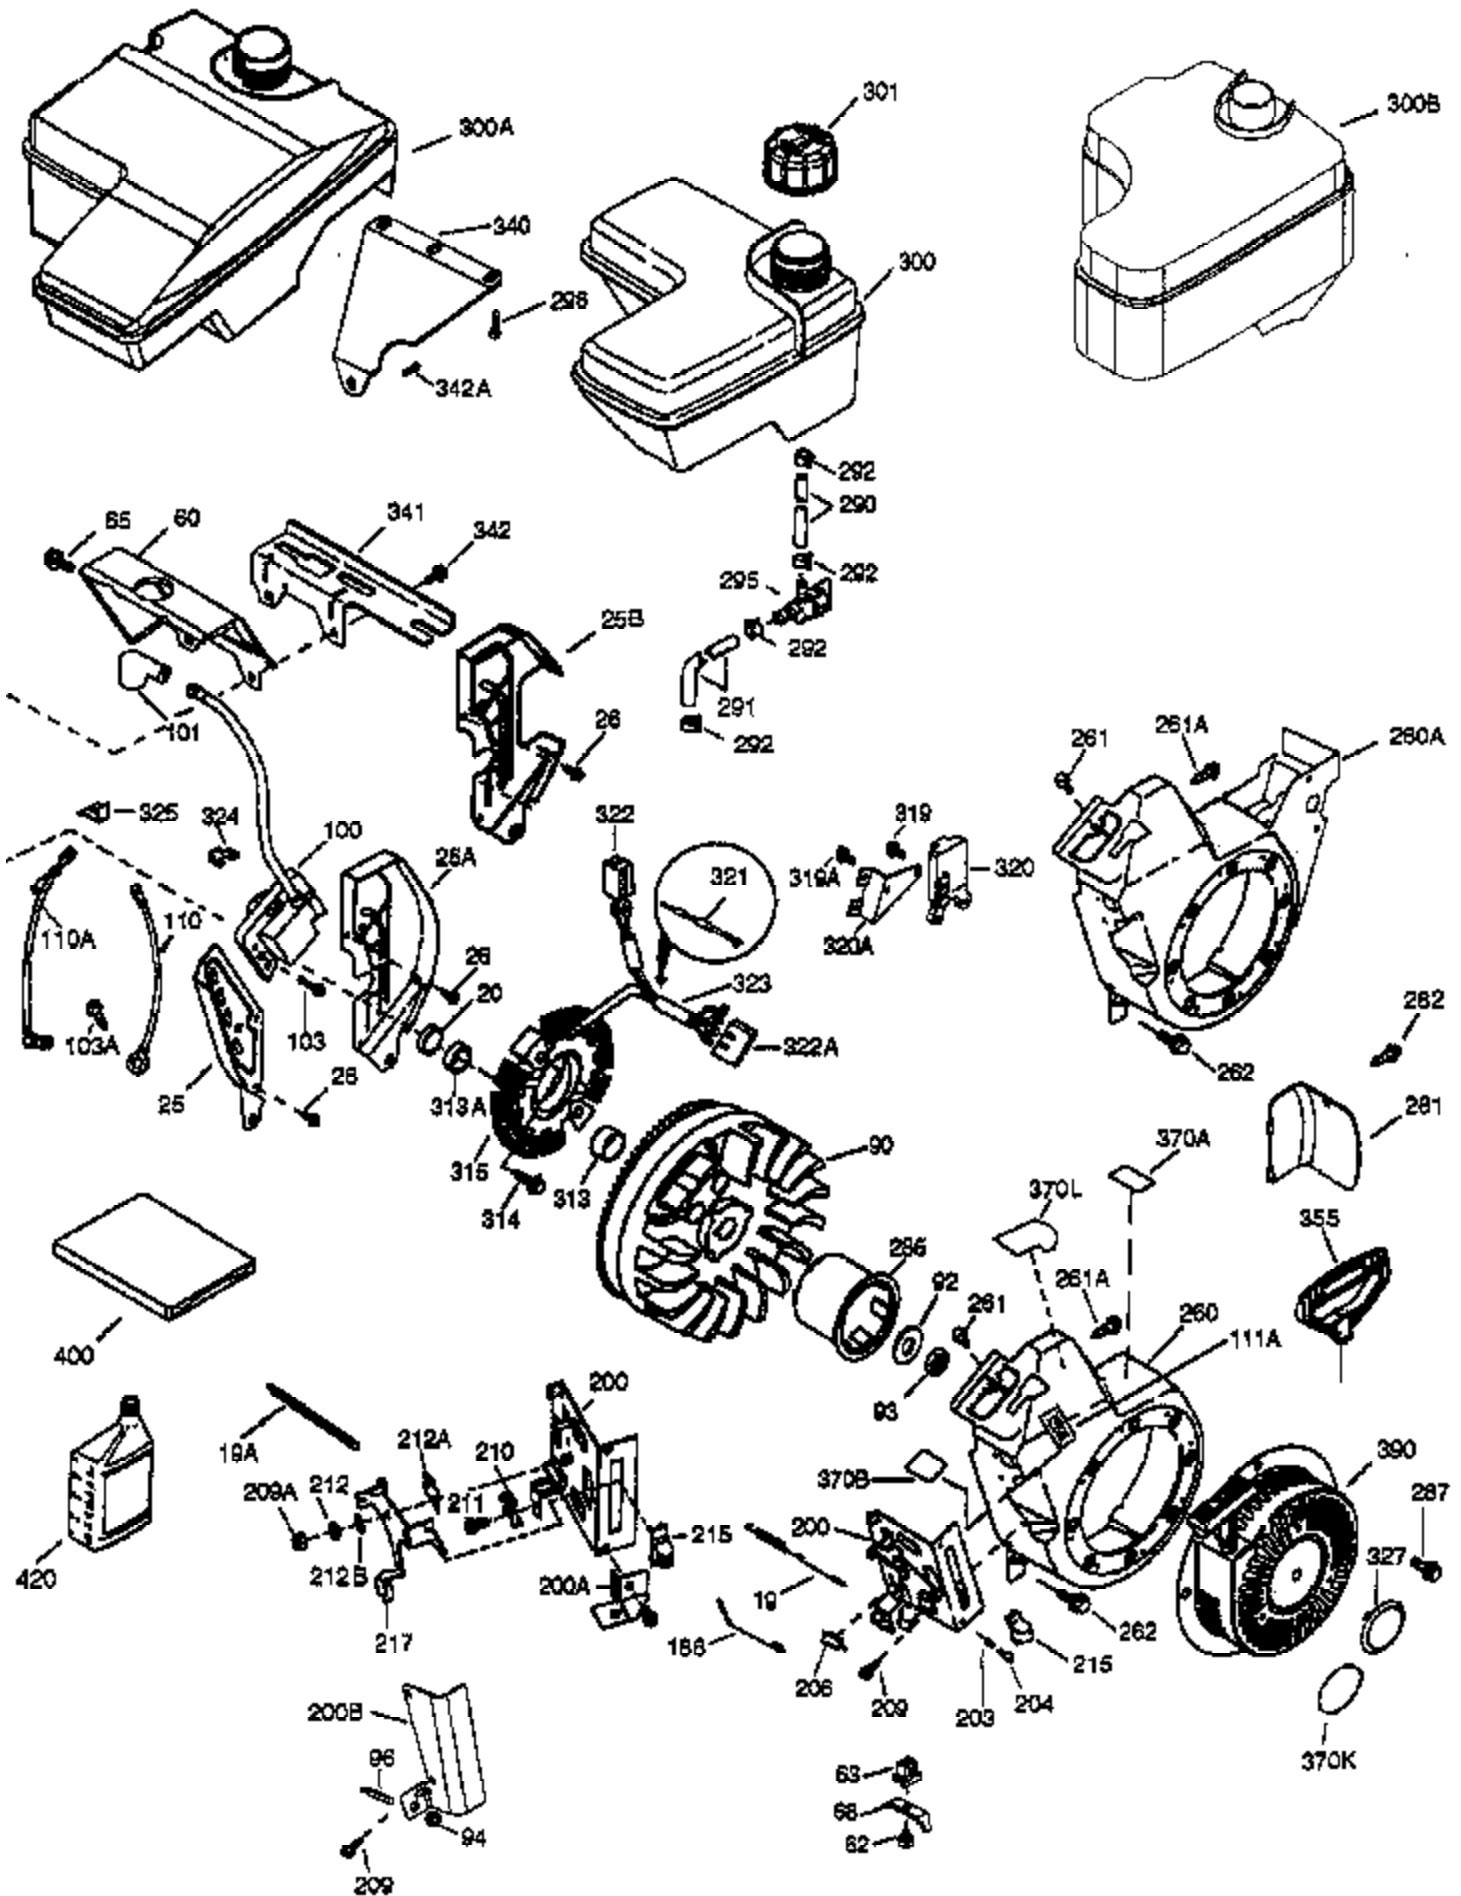

Ref #	Part Number	Qty	Description
19	37111	1	Extension Spring
20	32600	1	Oil Seal
25A	36622	1	Air Baffle (Right)
25	36621	1	Air Baffle (Left)
26	30200	2	Screw, 10-24 x 9/16"
60	36623A	1	Blower Housing Extension
65	30200	1	Screw, 10-24 x 9/16"
90	611205	1	Flywheel
92	650815	1	Belleville Washer
93	650816	1	Flywheel Nut
100	34443B	1	Solid State Ignition
101	610118	1	Spark Plug Cover
103	651007	2	Screw, Torx T-15, 10-24 x 15/16"
110	36054	1	Ground Wire
151A	40016A	1	Intake Valve Seal
186	36711	1	Governor Link
200	36736	1	Control Bracket (Incl. 206 & 215)
206	610973	1	Terminal
209	650821	1	Screw, 10-32 x 1/2"
215	36638	1	Control Knob
260	36864	1	Blower Housing
261A	650821	2	Screw, 10-32 x 1/2"
261	651008	1	Screw, 1/4-20 x 31/64"
262	651008	2	Screw, 1/4-20 x 31/64"
285	35985B	1	Starter Cup
287	0	4	Rivet (Can be purchased locally)
290	30705	1	Fuel Line
292	26460	2	Fuel Line Clamp
300	36863	1	Fuel Tank (Incl. 292 & 301)
301	36246	1	Fuel Cap
313	34080	1	Spacer
325	37471	1	Fuel Line Bracket
325A	30200	1	Screw, 10-24 X 9/16"
341	36644	1	Fuel Tank Bracket
342	651010	2	Screw, 1/4-20 x 7/8"
370A	36261	1	Identification Decal
370B	35703	1	Speed Control Decal
370K	36695	1	Starter Decal
390	590736	1	Rewind Starter (Note: This engine could have been built with 590748 starter.)
400	36716A	1	* Gasket Set (Incl. items marked PK in notes) Incl. (1) each of 26756, 27272A, 29673, 35626, 36581, 36624, 36715
420	730225	1	SAE 30 4-Cycle Engine Oil (Quart)