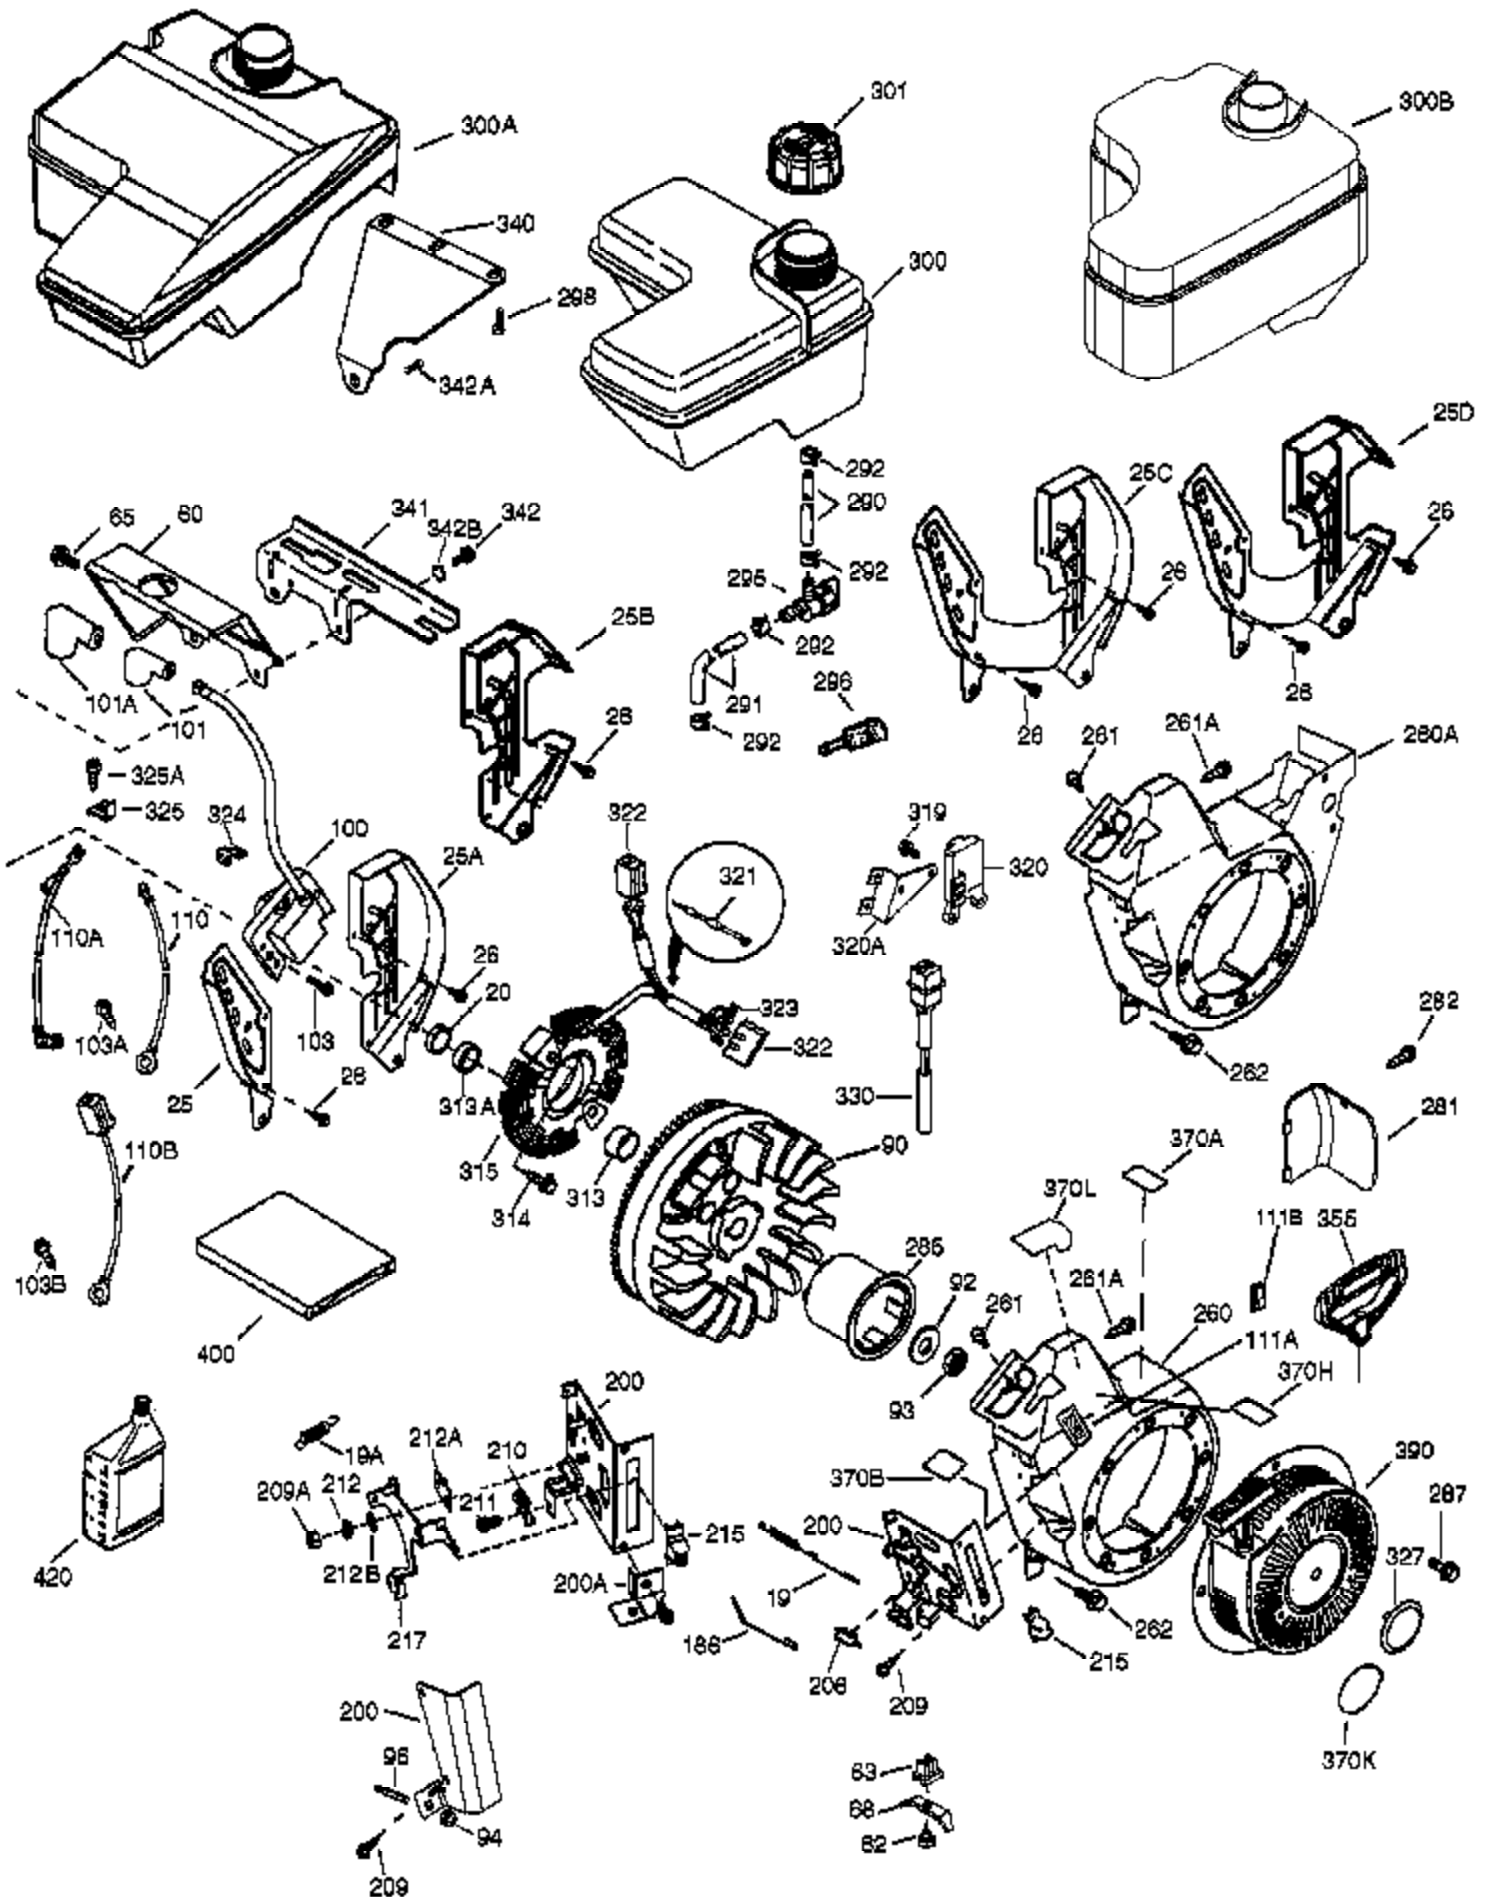

Ref #	Part Number	Qty	Description
19	37111	1	Extension Spring
20	32600	1	Oil Seal
25C	37709	1	Air Baffle (1 pc.)
26	30200	2	Screw, 10-24 x 9/16"
60	36623A	1	Blower Housing Extension
62	650760	1	Screw, 8-32 x 3/8"
63	28545	1	Grommet
65	30200	1	Screw, 10-24 x 9/16"
68	33356	1	Ground Terminal
90	611205	1	Flywheel
92	650815	1	Belleville Washer
93	650816	1	Flywheel Nut
100	34443B	1	Solid State Ignition
101	610118	1	Spark Plug Cover
103	651007	2	Screw, T-15, 10-24 x 15/16"
110	36679A	1	Ground Wire
111B	611224	1	Rocker On/Off Switch
186	36711	1	Governor Link
200A	36686	1	Boden Wire Bracket
200	36736	1	Control Bracket (Incl. 206 & 209A thr u 217)
206	610973	1	Terminal
209A	651016	1	Nut, 10-32
209	650821	1	Screw, 10-32 x 1/2"
210	27793	1	Conduit Clip
211	28942	1	Screw, 10-32 x 3/8"
212	30773A	1	Bushing
212B	651017	1	Washer
212A	36685	1	Bearing Plate
215	36638	1	Control Knob
217	36684	1	Control Lever Assembly
260	36864	1	Blower Housing
261A	650821	2	Screw, 10-32 x 1/2"
261	651008	1	Screw, 1/4-20 x 31/64"
262	651008	2	Screw, 1/4-20 x 31/64"
285	35985B	1	Starter Cup
287	651008	4	Screw, 1/4-20 x 31/64"
290	30705	1	Fuel Line
292	26460	2	Fuel Line Clamp
300	37048	1	Fuel Tank (Incl. 292 & 301)
301	35355	1	Fuel Cap
313	34080	1	Spacer
341	36644A	1	Fuel Tank Bracket
342	651085	2	Screw, 1/4-20 x 19/32"
342B	651086	2	Rubber Washer
370K	36695	1	Starter Decal
370A	36261	1	Instruction Decal
370B	35703	1	Speed Control Decal
390	590746	1	Rewind Starter (Note: This engine could have been built with the 590704 starter.)
400	36720	1	* Gasket Set (Incl. items marked PK i n notes)
420	730225A	1	SAE 30 4-Cycle Engine Oil (Quart)