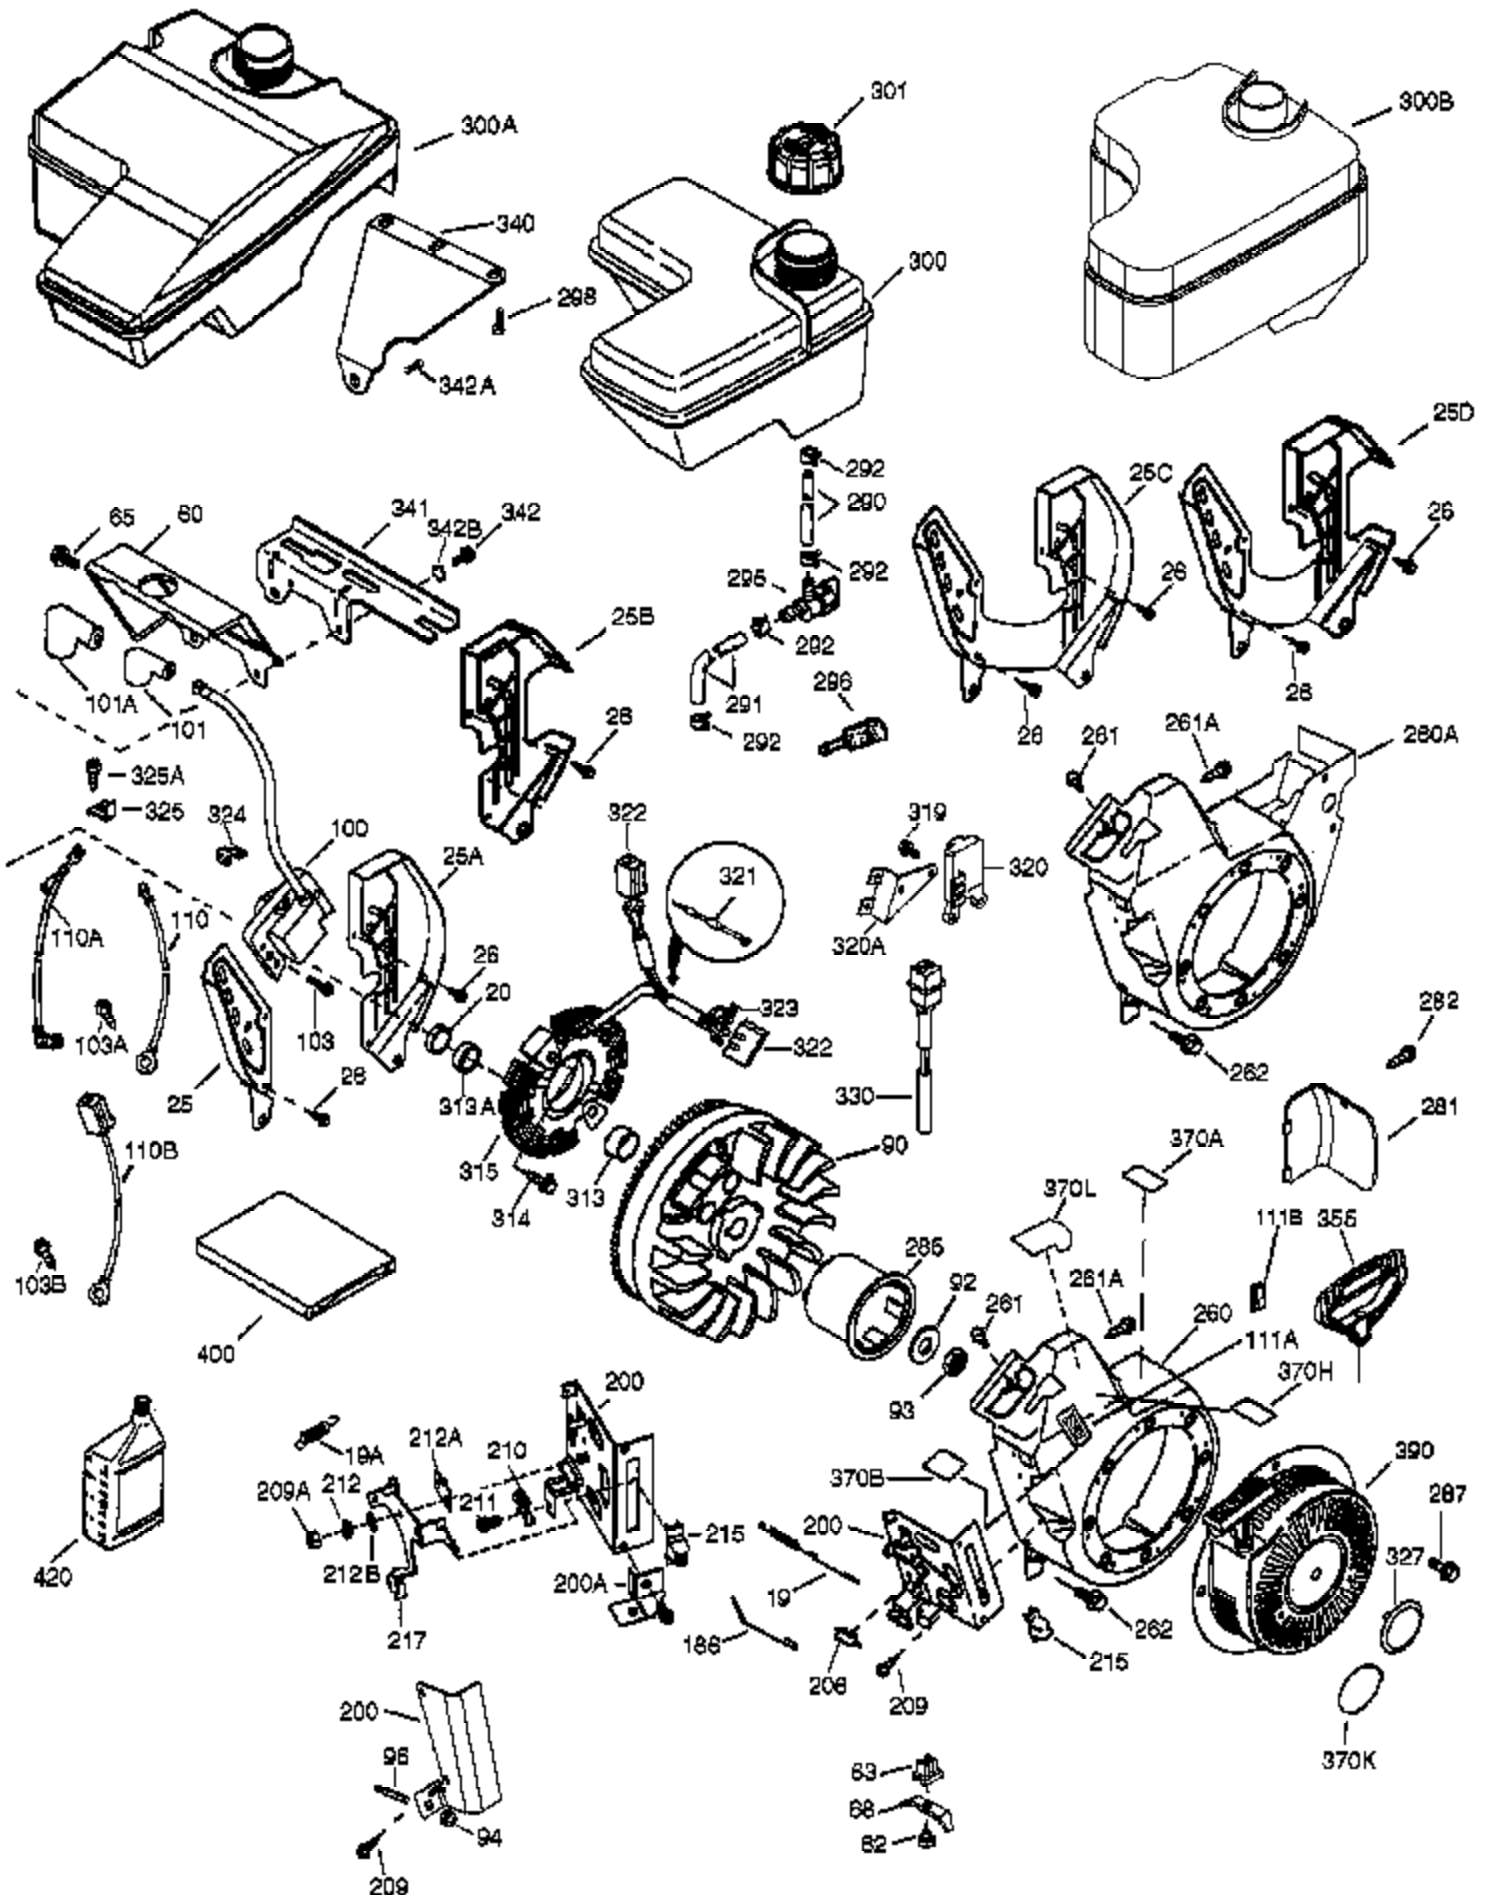

Engine Parts List #2

Ref #	Part Number	Qty	Description
19	37111	1	Extension Spring
20	32600	1	Oil Seal
25C	37709	1	Air Baffle (1 pc.)
26	30200	2	Screw, 10-24 x 9/16"
60	36623A	1	Blower Housing Extension
62	650760	1	Screw, 8-32 x 3/8"
63	28545	1	Grommet
65	30200	1	Screw, 10-24 x 9/16"
68	33356	1	Ground Terminal
90	611205	1	Flywheel
92	650815	1	Belleville Washer
93	650816	1	Flywheel Nut
100	34443B	1	Solid State Ignition
101	610118	1	Spark Plug Cover
103	651007	2	Screw, T-15, 10-24 x 15/16"
110	36679A	1	Ground Wire
186	36711	1	Governor Link
200A	36686	1	Boden Wire Bracket
200	36736	1	Control Bracket (Incl. 206 & 209A thr u 217)
206	610973	1	Terminal
209A	651016	1	Nut, 10-32
209	650821	1	Screw, 10-32 x 1/2"
210	27793	1	Conduit Clip
211	28942	1	Screw, 10-32 x 3/8"
212	30773A	1	Bushing
212B	651017	1	Washer
212A	36685	1	Bearing Plate
215	36638	1	Control Knob
217	36684	1	Control Lever Assembly
260	36864	1	Blower Housing
261A	650821	2	Screw, 10-32 x 1/2"
261	651008	1	Screw, 1/4-20 x 31/64"
262	651008	2	Screw, 1/4-20 x 31/64"
285	35985B	1	Starter Cup
287	651008	4	Screw, 1/4-20 x 31/64"
290	30705	1	Fuel Line
292	26460	2	Fuel Line Clamp
300	37048	1	Fuel Tank (Incl. 292 & 301)
301	35355	1	Fuel Cap
313	34080	1	Spacer
341	36644	1	Fuel Tank Bracket
342	651010	2	Screw, 1/4-20 x 7/8"
370B	35703	1	Speed Control Decal
370K	36695	1	Starter Decal
370A	36261	1	Instruction Decal
390	590746	1	Rewind Starter (Note: This engine could have been built with the 590704 starter)
400	36720	1	* Gasket Set (Incl. items marked PK i n notes)
420	730225	1	SAE 30 4-Cycle Engine Oil (Quart)