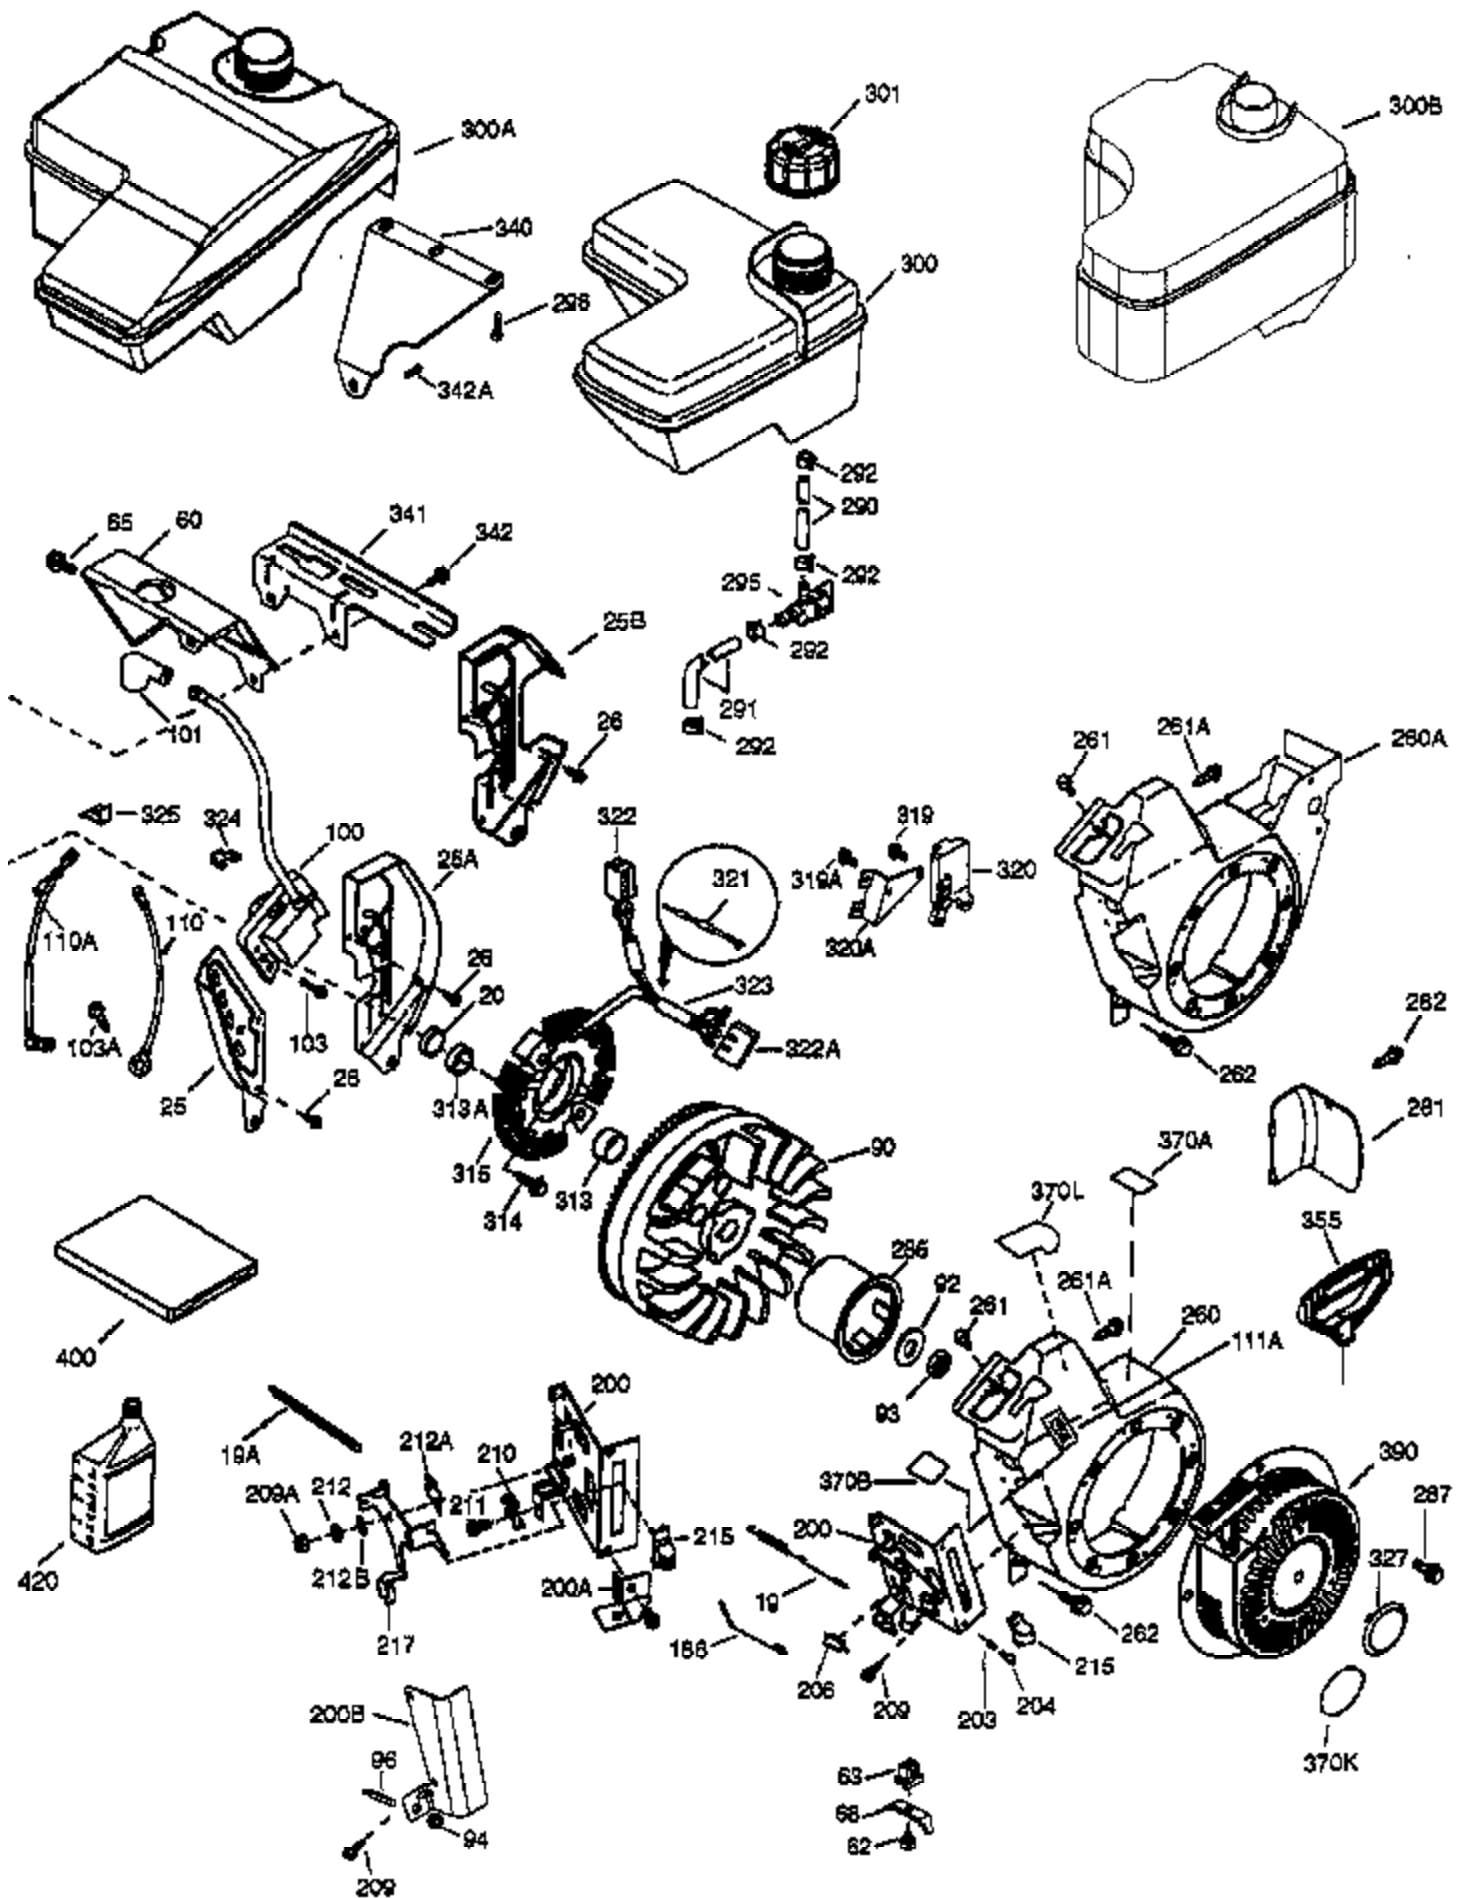

Ref #	Part Number	Qty	Description
19	37111	1	Extension Spring
20	32600	1	Oil Seal
25A	36622	1	Air Baffle (Right)
25	36621	1	Air Baffle (Left)
26	30200	1	Screw, 10-24 x 9/16"
60	36623A	1	Blower Housing Extension
62	650760	1	Screw, 8-32 x 3/8"
63	28545	1	Grommet
65	30200	1	Screw, 10-24 x 9/16"
68	33356	1	Ground Terminal
90	611205	1	Flywheel
92	650815	1	Belleville Washer
93	650816	1	Flywheel Nut
100	34443B	1	Solid State Ignition
101	610118	1	Spark Plug Cover
103	651007	2	Screw, Torx T-15, 10-24 x 15/16"
110	36679A	1	Ground Wire
151A	40016A	1	Intake Valve Seal
186	36711	1	Governor Link
200A	36686	1	Boden Wire Bracket
200	36736	1	Control Bracket (Incl. 206 & 209A thr u 217)
206	610973	1	Terminal
209A	651016	1	Nut, 10-32
209	650821	1	Screw, 10-32 x 1/2"
210	27793	1	Conduit Clip
211	28942	1	Screw, 10-32 x 3/8"
212	30773A	1	Bushing
212B	651017	1	Washer
212A	36685	1	Bearing Plate
215	36638	1	Control Knob
217	36684	1	Control Lever Assembly
260	36864	1	Blower Housing
261A	650821	2	Screw, 10-32 x 1/2"
261	651008	1	Screw, 1/4-20 x 31/64"
262	651008	2	Screw, 1/4-20 x 31/64"
285	35985B	1	Starter Cup
287	651008	4	Screw, 1/4-20 x 31/64"
290	30705	1	Fuel Line
292	26460	2	Fuel Line Clamp
300	37048	1	Fuel Tank (Incl. 292 & 301)
301	35355	1	Fuel Cap
313	34080	1	Spacer
325	37471	1	Fuel Line Bracket
325A	30200	1	Screw, 10-24 X 9/16"
341	36644	1	Fuel Tank Bracket
342	651010	2	Screw, 1/4-20 x 7/8"
370B	35703	1	Speed Control Decal
370K	36695	1	Starter Decal
370A	36261	1	Lubrication Decal
390	590746	1	Rewind Starter
400	36720	1	* Gasket Set (Incl. items marked PK i n notes) Incl. (1) each of 26756, 27272A, 29673, 35626, 36581, 36624, 36719
420	730225	1	SAE 30 4-Cycle Engine Oil (Quart)