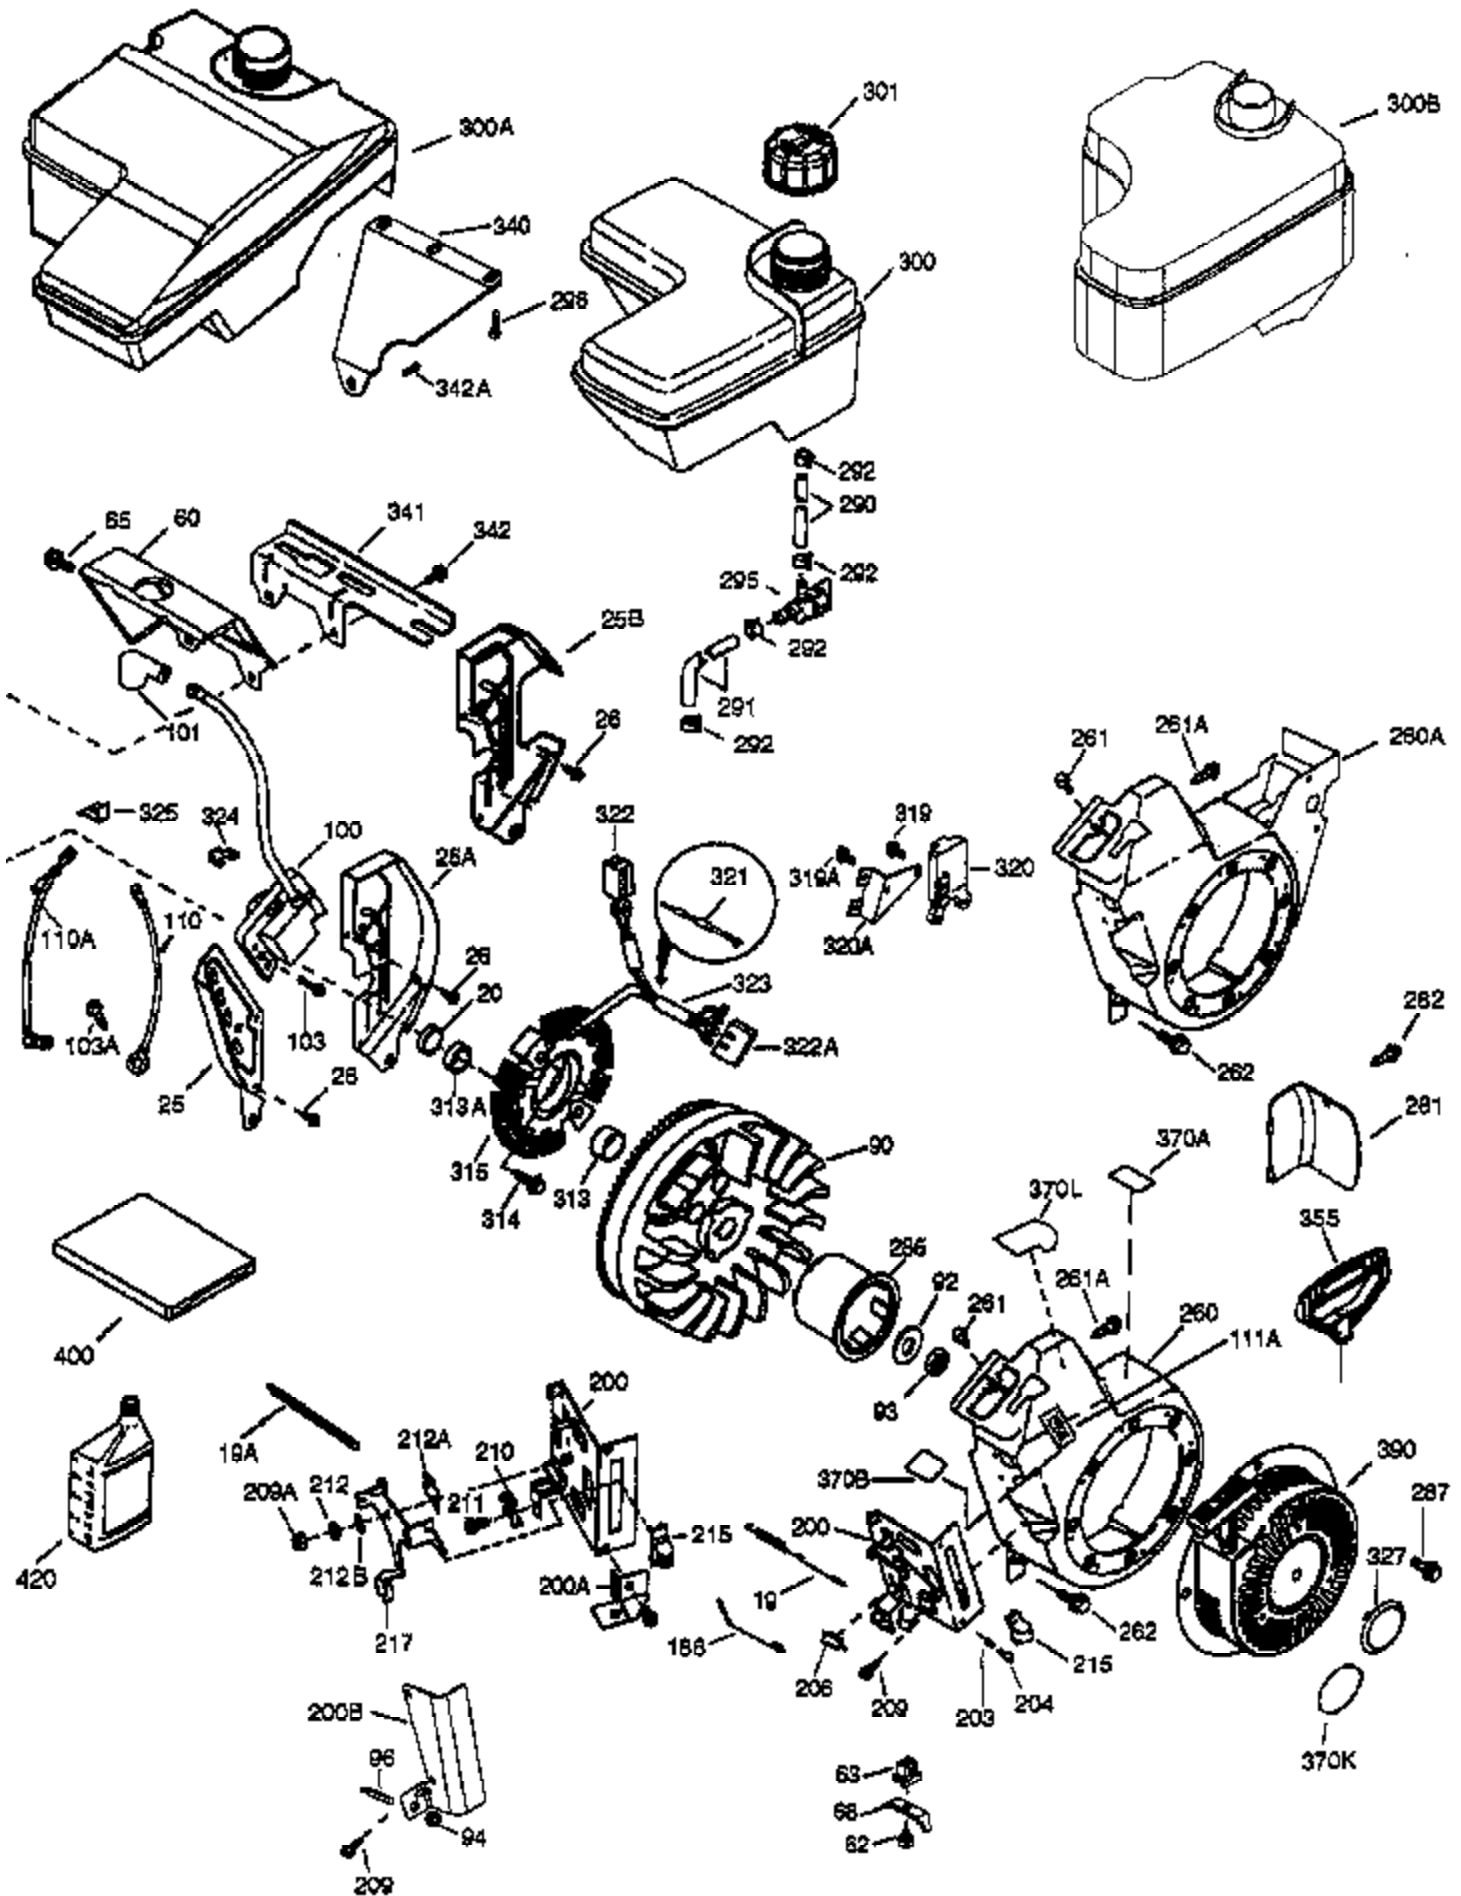

Ref #	Part Number	Qty	Description
19	37111	1	Extension Spring
20	32600	1	Oil Seal
25	36621	1	Air Baffle (Left)
25A	36622	1	Air Baffle (Right)
26	30200	1	Screw, 10-24 x 9/16"
60	36623A	1	Blower Housing Extension
65	30200	1	Screw, 10-24 x 9/16"
90	611205	1	Flywheel
92	650815	1	Belleville Washer
93	650816	1	Flywheel Nut
100	34443B	1	Solid State Ignition
101	610118	1	Spark Plug Cover
103	651007	2	Screw, Torx T-15, 10-24 x 15/16"
110	36054	1	Ground Wire
151A	40016A	1	Intake Valve Seal
186	36711	1	Governor Link
200	36736	1	Control Bracket (Incl. 206 & 215)
206	610973	1	Terminal
209	650821	1	Screw, 10-32 x 1/2"
215	36638	1	Control Knob
260	36864	1	Blower Housing
261A	650821	2	Screw, 10-32 x 1/2"
261	651008	1	Screw, 1/4-20 x 31/64"
262	651008	2	Screw, 1/4-20 x 31/64"
285	35985B	1	Starter Cup
287	651008	4	Screw, 1/4-20 x 31/64"
290	30705	1	Fuel Line
291	29774	1	Fuel Line
292	26460	4	Fuel Line Clamp
295	35857	1	Fuel Shut-Off Valve
300	37048	1	Fuel Tank (Incl. 292 & 301)
301	36246	1	Fuel Cap (Black)
312	29673	1	Oil Fill Plug Gasket
313	34080	1	Spacer
325	37471	1	Fuel Line Bracket
341	36644	1	Fuel Tank Bracket
342	651010	2	Screw, 1/4-20 x 7/8"
370K	36695	1	Starter Decal
370B	35703	1	Speed Control Decal
370A	36261	1	Lubrication Decal
390	590704	1	Rewind Starter (NOTE: This engine could have been built with 590746 starter.)
400	36720	1	* Gasket Set (Incl. items marked PK in notes) Incl. (1) each of 26756, 27272A, 29673, 35626, 36581, 36624, 36719
420	730225	1	SAE 30 4-Cycle Engine Oil (Quart)