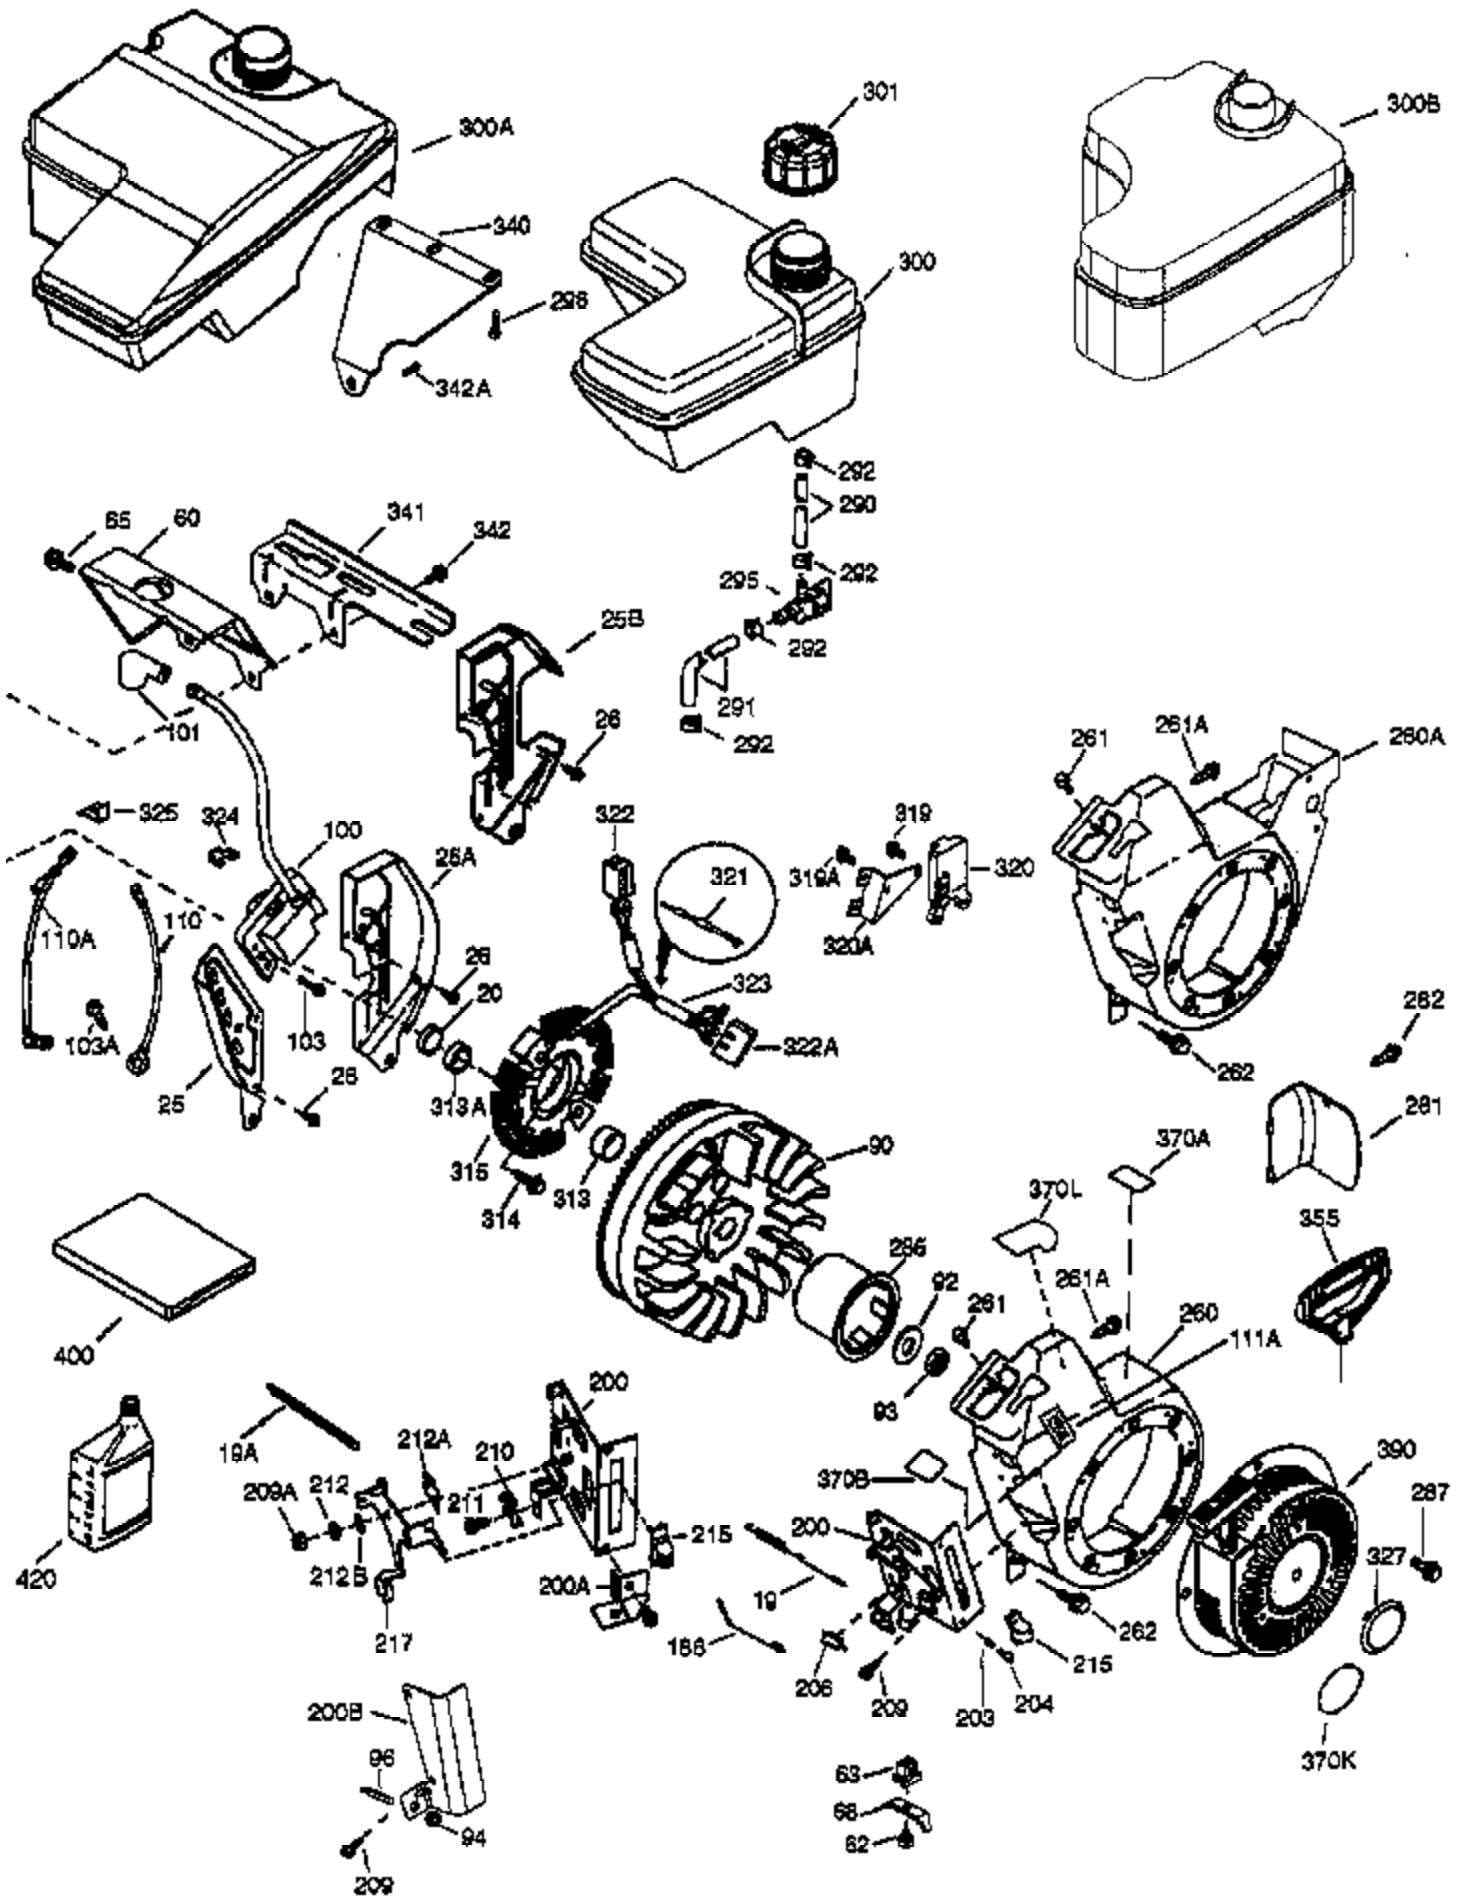

Ref #	Part Number	Qty	Description
19	37163	1	Extension Spring
20	32600	1	Oil Seal
25A	36622	1	Air Baffle (Right)
25	36621	1	Air Baffle (Left)
26	30200	1	Screw, 10-24 x 9/16"
60	36623A	1	Blower Housing Extension
65	30200	1	Screw, 10-24 x 9/16"
90	611205	1	Flywheel
92	650815	1	Belleville Washer
93	650816	1	Flywheel Nut
94	651016	1	Lock Nut, 10-32
96	30845A	1	RPM Adjusting Bolt
100	34443B	1	Solid State Ignition
101	610118	1	Spark Plug Cover
103A	650767	1	Screw, 8-32 x 27/64"
103	651007	2	Screw, Torx T-15, 10-24 x 15/16"
110A	36964	1	Ground Wire
110	35589	1	Ground Wire
111A	611226	1	Rocker On/Off Switch
151A	40016A	1	Intake Valve Seal
200	37123	1	Control Bracket
209	650821	2	Screw, 10-32 x 1/2"
260	36864	1	Blower Housing
261	651008	1	Screw, 1/4-20 x 31/64"
261A	650821	2	Screw, 10-32 x 1/2"
262	651008	2	Screw, 1/4-20 x 31/64"
285	35985B	1	Starter Cup
290	29774	1	Fuel Line (1.50")
291	30705	1	Fuel Line (11.00")
292	26460	2	Fuel Line Clamp
292	26460	1	Fuel Line Clamp
295	35857	1	Fuel Shut Off Valve
298	650665	2	Screw, 1/4-15 x 3/4"
300	37048	1	Fuel Tank (Incl. 292 & 301)
301	36754	1	Fuel Cap (Black)
313	34080	1	Spacer
325	37471	1	Fuel Line Bracket
325A	30200	1	Screw, 10-24 x 9/16"
327	35392	1	Starter Plug
340	37071	1	Fuel Tank Bracket
341	36644	1	Fuel Tank Bracket
342A	650738	1	Screw, 1/4-20 x 5/8"
342	651010	2	Screw, 1/4-20 x 7/8"
370K	36695	1	Decal 6.0 HP
370A	36261	1	Identification Decal
370	36771	1	Decal Enduro
390	590746	1	Rewind Starter (NOTE: This engine could have been built with 590748 starter.)
400	36720	1	* Gasket Set (Incl. items marked PK in notes) Incl. (1) each of 26756, 27272A, 29673, 35626, 36581, 36624, 36719