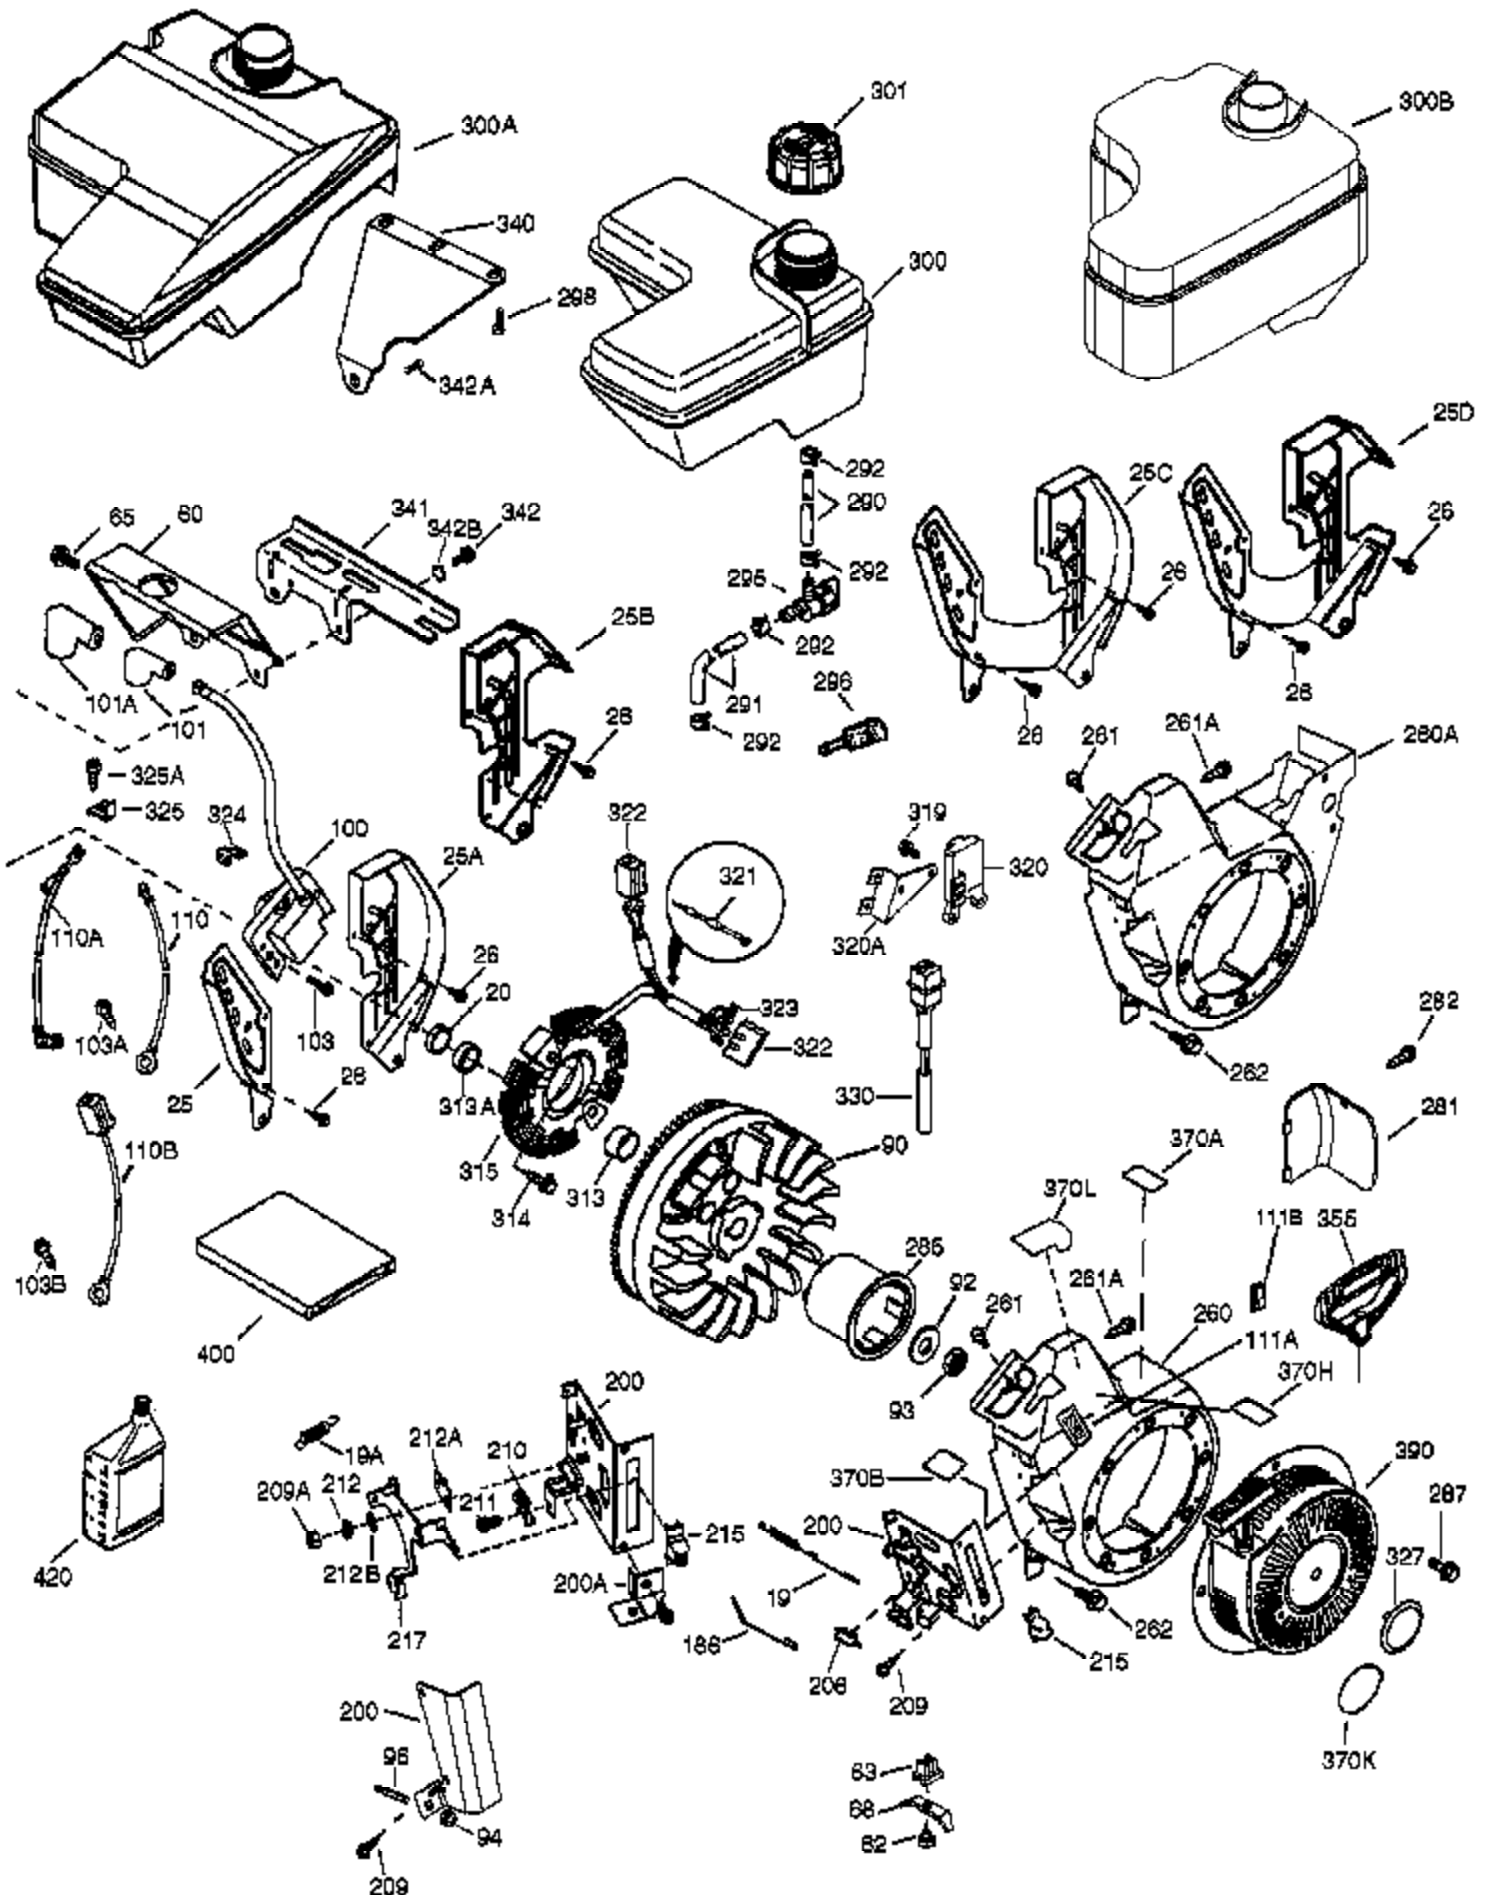

Ref #	Part Number	Qty	Description
19	37828	1	Extension Spring
20	32600	1	Oil Seal
25C	37709	1	Air Baffle (1pc.)
26	30200	2	Screw, 10-24 x 9/16"
60	36623A	1	Blower Housing Extension
62	650760	1	Screw, 8-32 x 3/8"
63	28545	1	Grommet
65	30200	1	Screw, 10-24 x 9/16"
90	611205	1	Flywheel
92	650815	1	Belleville Washer
93	650816	1	Flywheel Nut
100	34443C	1	Solid State Ignition
101	610118	1	Spark Plug Cover
103A	650767	1	Screw, 8-32 x 27/64"
103	651007	2	Screw, T-15, 10-24 x 15/16"
110	37601	1	Ground Wire
110B	37602	1	Ground Wire
110B	37745	1	Ground Wire
110A	36964	1	Ground Wire
111A	611224	1	Rocker On/Off Switch
200A	37249	1	Control Bracket
200	37827	1	Control Bracket
209	650821	1	Screw, 10-32 x 1/2"
210	27793	1	Conduit Clip
211	28942	2	Screw, 10-32 x 3/8"
260	36864	1	Blower Housing
261A	650821	2	Screw, 10-32 x 1/2"
261	651008	1	Screw, 1/4-20 x 31/64"
262	651008	2	Screw, 1/4-20 x 31/64"
285	35985B	1	Starter Cup
287	651008	4	Screw, 1/4-20 x 31/64"
290	30705	1	Fuel Line
292	26460	2	Fuel Line Clamp
300	36863	1	Fuel Tank (Incl. 292)
301	36754	1	Fuel Cap
313	34080	1	Spacer
341	36644A	1	Fuel Tank Bracket
342B	651086	2	Rubber Washer
342	651085	2	Screw, 1/4-20 x 19/32"
370A	36261	1	Instruction Decal
370K	36695	1	Starter Decal
390	590746	1	Rewind Starter (NOTE: This engine could have been built with 590704 starter.)
400	36720	1	* Gasket Set (Incl. items marked PK in notes)
420	730225A		SAE 30 4-Cycle Engine Oil (Quart)