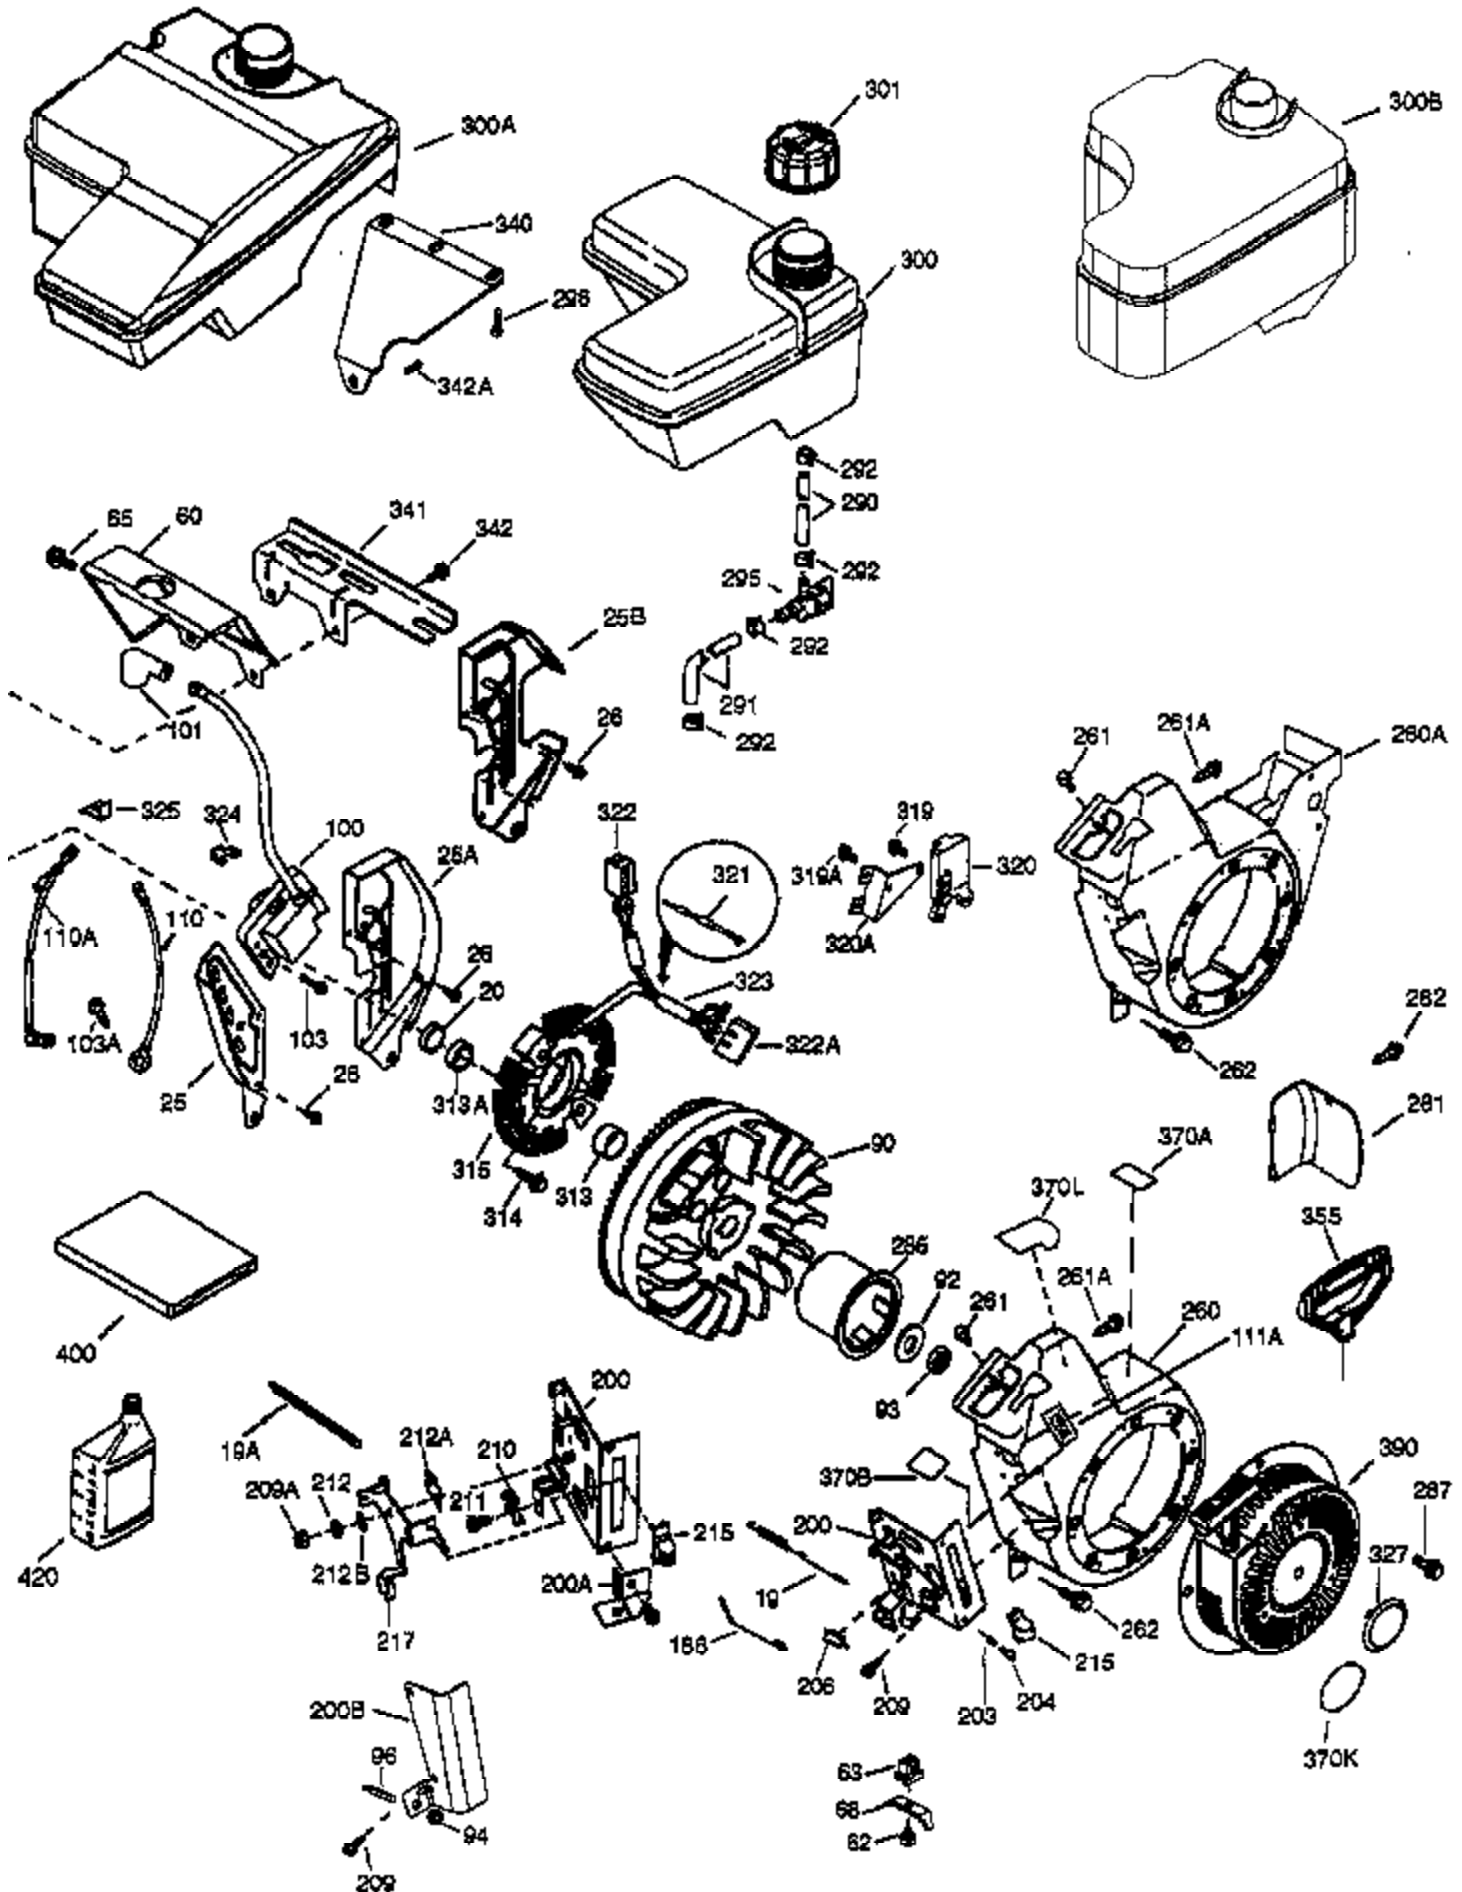

Ref #	Part Number	Qty	Description
19A	36741	1	Extension Spring
19	37111	1	Extension Spring
20	32600	1	Oil Seal
25	36621	1	Air Baffle (Left)
25A	36622	1	Air Baffle (Right)
26	30200	1	Screw, 10-24 x 9/16"
60	36623A	1	Blower Housing Extension
65	30200	1	Screw, 10-24 x 9/16"
90	611232	1	Flywheel
92	650815	1	Belleville Washer
93	650816	1	Flywheel Nut
100	34443B	1	Solid State Ignition
101	610118	1	Spark Plug Cover
103	651007	2	Screw, T-15, 10-24 x 15/16"
103A	650767	1	Screw, 8-32 x 27/64"
110	35589	1	Ground Wire
110A	36964	1	Ground Wire
111A	611224	1	Rocker Switch
151A	40016A	1	Valve Seal
186	36711	1	Governor Link
200A	37249	1	Control Bracket
200	36740A	1	Control Bracket (Incl. 19A, 210 & 211)
209	650821	1	Screw, 10-32 x 1/2"
210	27793	1	Conduit Clip
211	28942	2	Screw, 10-32 x 3/8"
260	36864	1	Blower Housing
261	651008	1	Screw, 1/4-20 x 31/64"
261A	650821	2	Screw, 10-32 x 1/2"
262	651008	2	Screw, 1/4-20 x 31/64"
285	35985B	1	Starter Cup
290	30705	1	Fuel Line
292	26460	2	Fuel Line Clamp
300	36863	1	Fuel Tank (Incl. 292)
301	36754	1	Fuel Cap
312	29673	1	Oil Fill Plug Gasket
313	34080	1	Spacer
313A	35189	1	Coil spacer
314	650873	2	Screw,
315	611113	1	Alternator coil (3 amp DC)
324	33177	1	Terminal
325A	30200	1	Screw, 10-24 x 9/16"
325	37471	1	Fuel Line Bracket
341	36644		Fuel Tank Bracket
342	651010	2	Screw, 1/4-20 x 7/8"
370A	36261	1	Lubrication Decal
370K	36695	1	Starter Decal
390	590746	1	Recoil Starter (NOTE: This engine could have been built with 590704 starter.)
400	36720	1	* Gasket Set (Incl. items marked PK in notes) Incl. (1) each of 26756, 27272A, 29673, 35626, 36581, 36624, 36719
420	730225		SAE 30 4-Cycle Engine Oil (Quart)