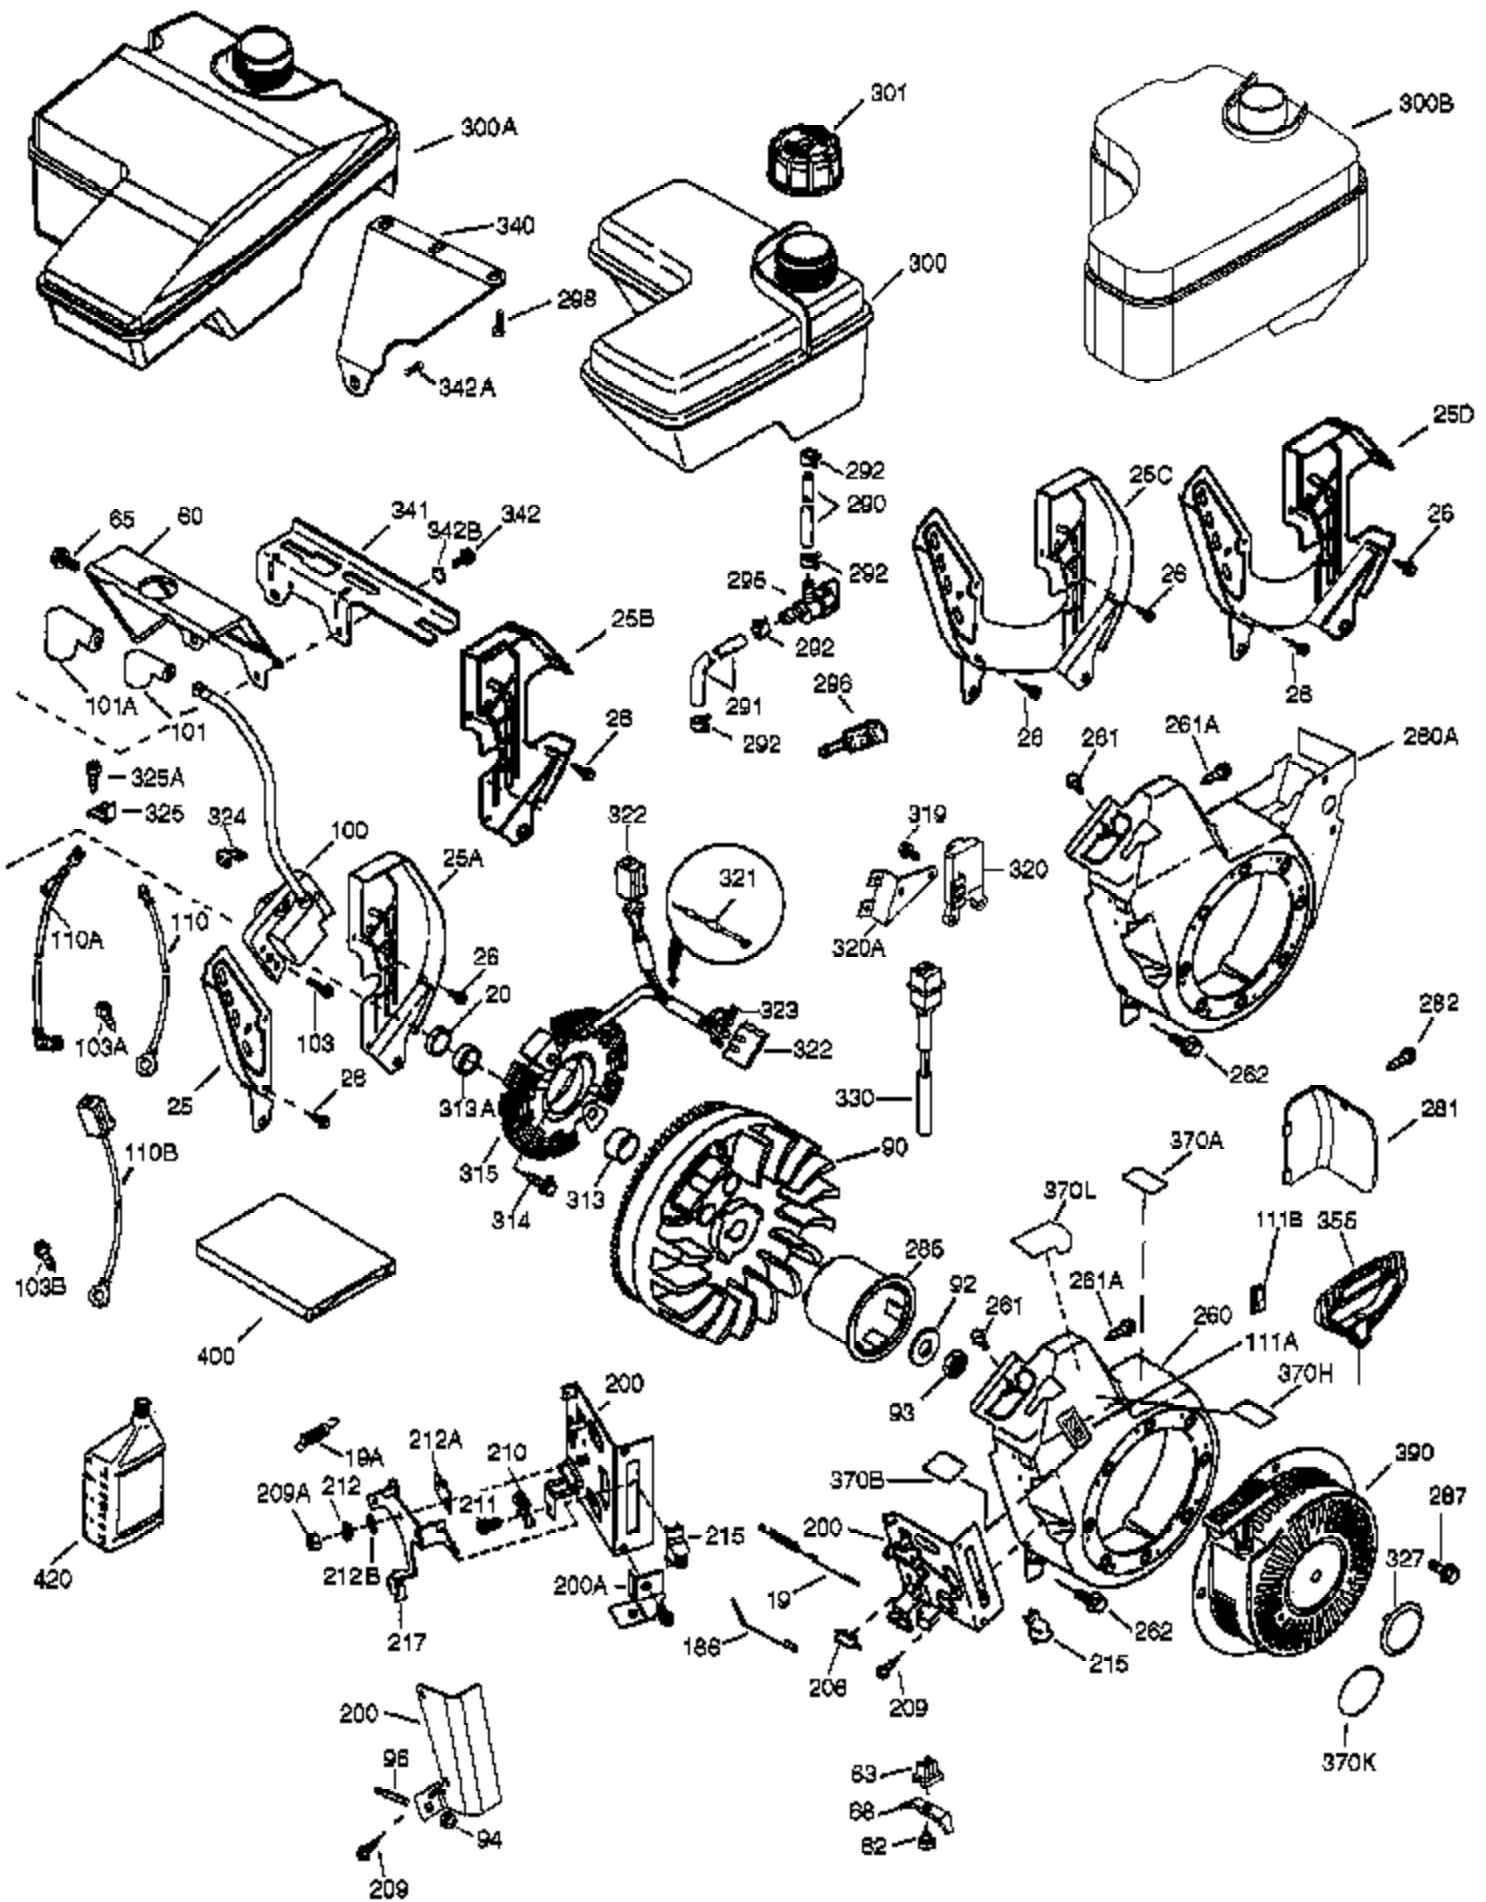

Ref #	Part Number	Qty	Description
19	37828	1	Extension Spring
19A	36741	1	Extension Spring
20	32600	1	Oil Seal
25C	37709	1	Air Baffle (Left)
26	30200	1	Screw, 10-24 x 9/16"
60	36623A	1	Blower Housing Extension
65	30200	1	Screw, 10-24 x 9/16"
90	611235	1	Flywheel
92	650815	1	Belleville Washer
93	650816	1	Flywheel Nut
100	34443C	1	Solid State Ignition
101	610118	1	Spark Plug Cover
103A	650767	1	Screw, 8-32 x 27/64"
103	651007	2	Screw, T-15, 10-24 x 15/16"
110B	37746	1	Ground Wire
110	37451	1	Ground Wire
110A	36964	1	Ground Wire
111A	611224	1	Rocker Switch
200	37827	1	Control Bracket
200A	37249	1	Control Bracket
209	650821	1	Screw, 10-32 x 1/2"
210	27793	1	Conduit Clip
211	28942	2	Screw, 10-32 x 3/8"
260	36864	1	Blower Housing
261A	650821	2	Screw, 10-32 x 1/2"
261	651008	1	Screw, 1/4-20 x 31/64"
262	651008	2	Screw, 1/4-20 x 31/64"
285	35985B	1	Starter Cup
287	651008	4	Screw, 1/4-20 x 31/64"
290	30705	1	Fuel Line
292	26460	2	Fuel Line Clamp
300	36863	1	Fuel Tank (Incl. 292)
301	36754	1	Fuel Cap
313	34080	1	Spacer
313A	35189	1	Coil spacer
314	650873	2	Screw,
315	611271	1	Alternator Coil (3/5 Split)(Incl. 321 -323)
321	611161	1	Diode
322	611229	1	Connector Body
323	611230	2	Terminal
324	33177	1	Terminal
341	36644A	1	Fuel Tank Bracket
342B	651086	2	Rubber Washer
342	651085	2	Screw, 1/4-20 x 19/32"
370A	36261	1	Lubrication Decal
370K	36695	1	Starter Decal
390	590746	1	Recoil Starter (NOTE: This engine could have been built with 590704 starter.)
400	36720	1	* Gasket Set (Incl. items marked PK in notes)
420	730225A	1	SAE 30 4-Cycle Engine Oil (Quart)