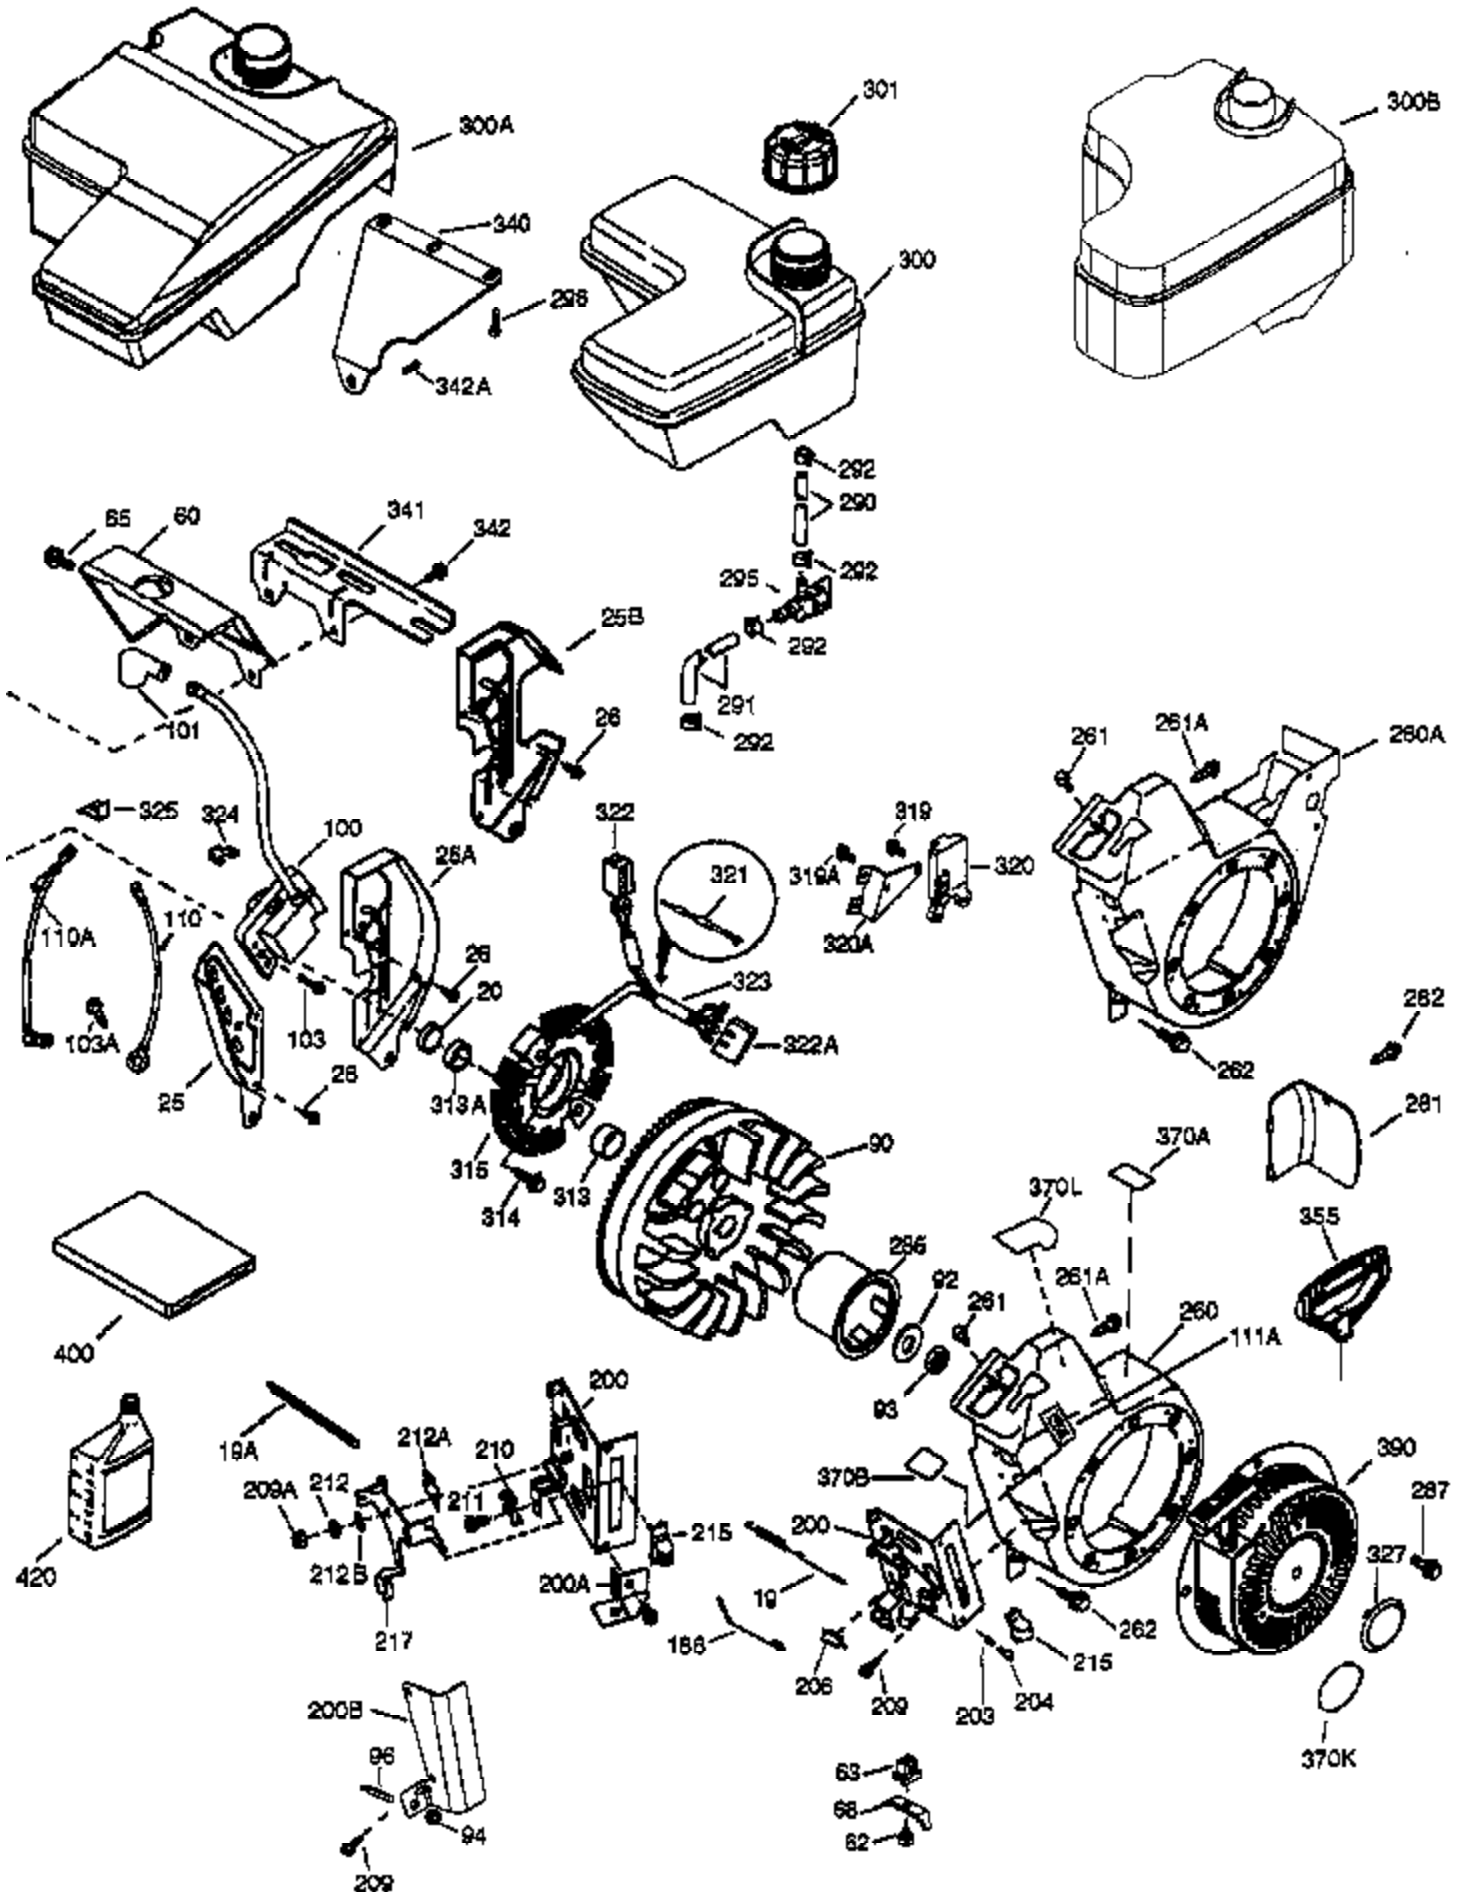

Ref #	Part Number	Qty	Description
19A	36741	1	Extension Spring
19	37111	1	Extension Spring
20	32600	1	Oil Seal
25A	36622	1	Air Baffle (Right)
25	36621	1	Air Baffle (Left)
26	30200	1	Screw, 10-24 x 9/16"
60	36623A	1	Blower Housing Extension
62	650760	1	Screw, 8-32 x 3/8"
63	28545	1	Grommet (Grommet Stop)
65	30200	1	Screw, 10-24 x 9/16"
90	611205	1	Flywheel
92	650815	1	Belleville Washer
93	650816	1	Flywheel Nut
100	34443B	1	Solid State Ignition
101	610118	1	Spark Plug Cover
103	651007	2	Screw, T-15, 10-24 x 15/16"
103A	650767	1	Screw, 8-32 X 27/64"
110A	36964	1	Wire Ass'y
110	36681	1	Ground Wire
111A	611224	1	Rocker Switch
151A	40016A	1	Valve Seal
186	36711	1	Governor Link
200A	37249	1	Control Bracket
200	36740A	1	Control Bracket (Incl. 19A, 210 & 211)
209	650821	1	Screw, 10-32 x 1/2"
210	27793	1	Conduit Clip
211	28942	2	Screw, 10-32 x 3/8"
260	36864	1	Blower Housing
261A	650821	2	Screw, 10-32 x 1/2"
262	651008	3	Screw, 1/4-20 x 31/64"
285	35985B	1	Starter Cup
287	0	4	Rivet (Can be purchased locally)
290	30705	1	Fuel Line
292	26460	2	Fuel Line Clamp
300	36863	1	Fuel Tank (Incl. 292)
301	36754	1	Fuel Cap
313	34080	1	Spacer
325A	30200	1	Screw, 10-24 x 9/16"
325	37471	1	Fuel Line Bracket
341	36644		Fuel Tank Bracket
342	651010	2	Screw, 1/4-20 x 7/8"
370K	36695	1	Starter Decal
370A	36261	1	Lubrication Decal (Replaces 64-831)
390	590736	1	Recoil Starter (Note: This engine could have been built with 590748 starter.)
400	36720	1	* Gasket Set (Incl. items marked PK in notes) Incl. (1) each of 26756, 27272A, 29673, 35626, 36581, 36624, 36719
420	730225		SAE 30 4-Cycle Engine Oil (Quart)