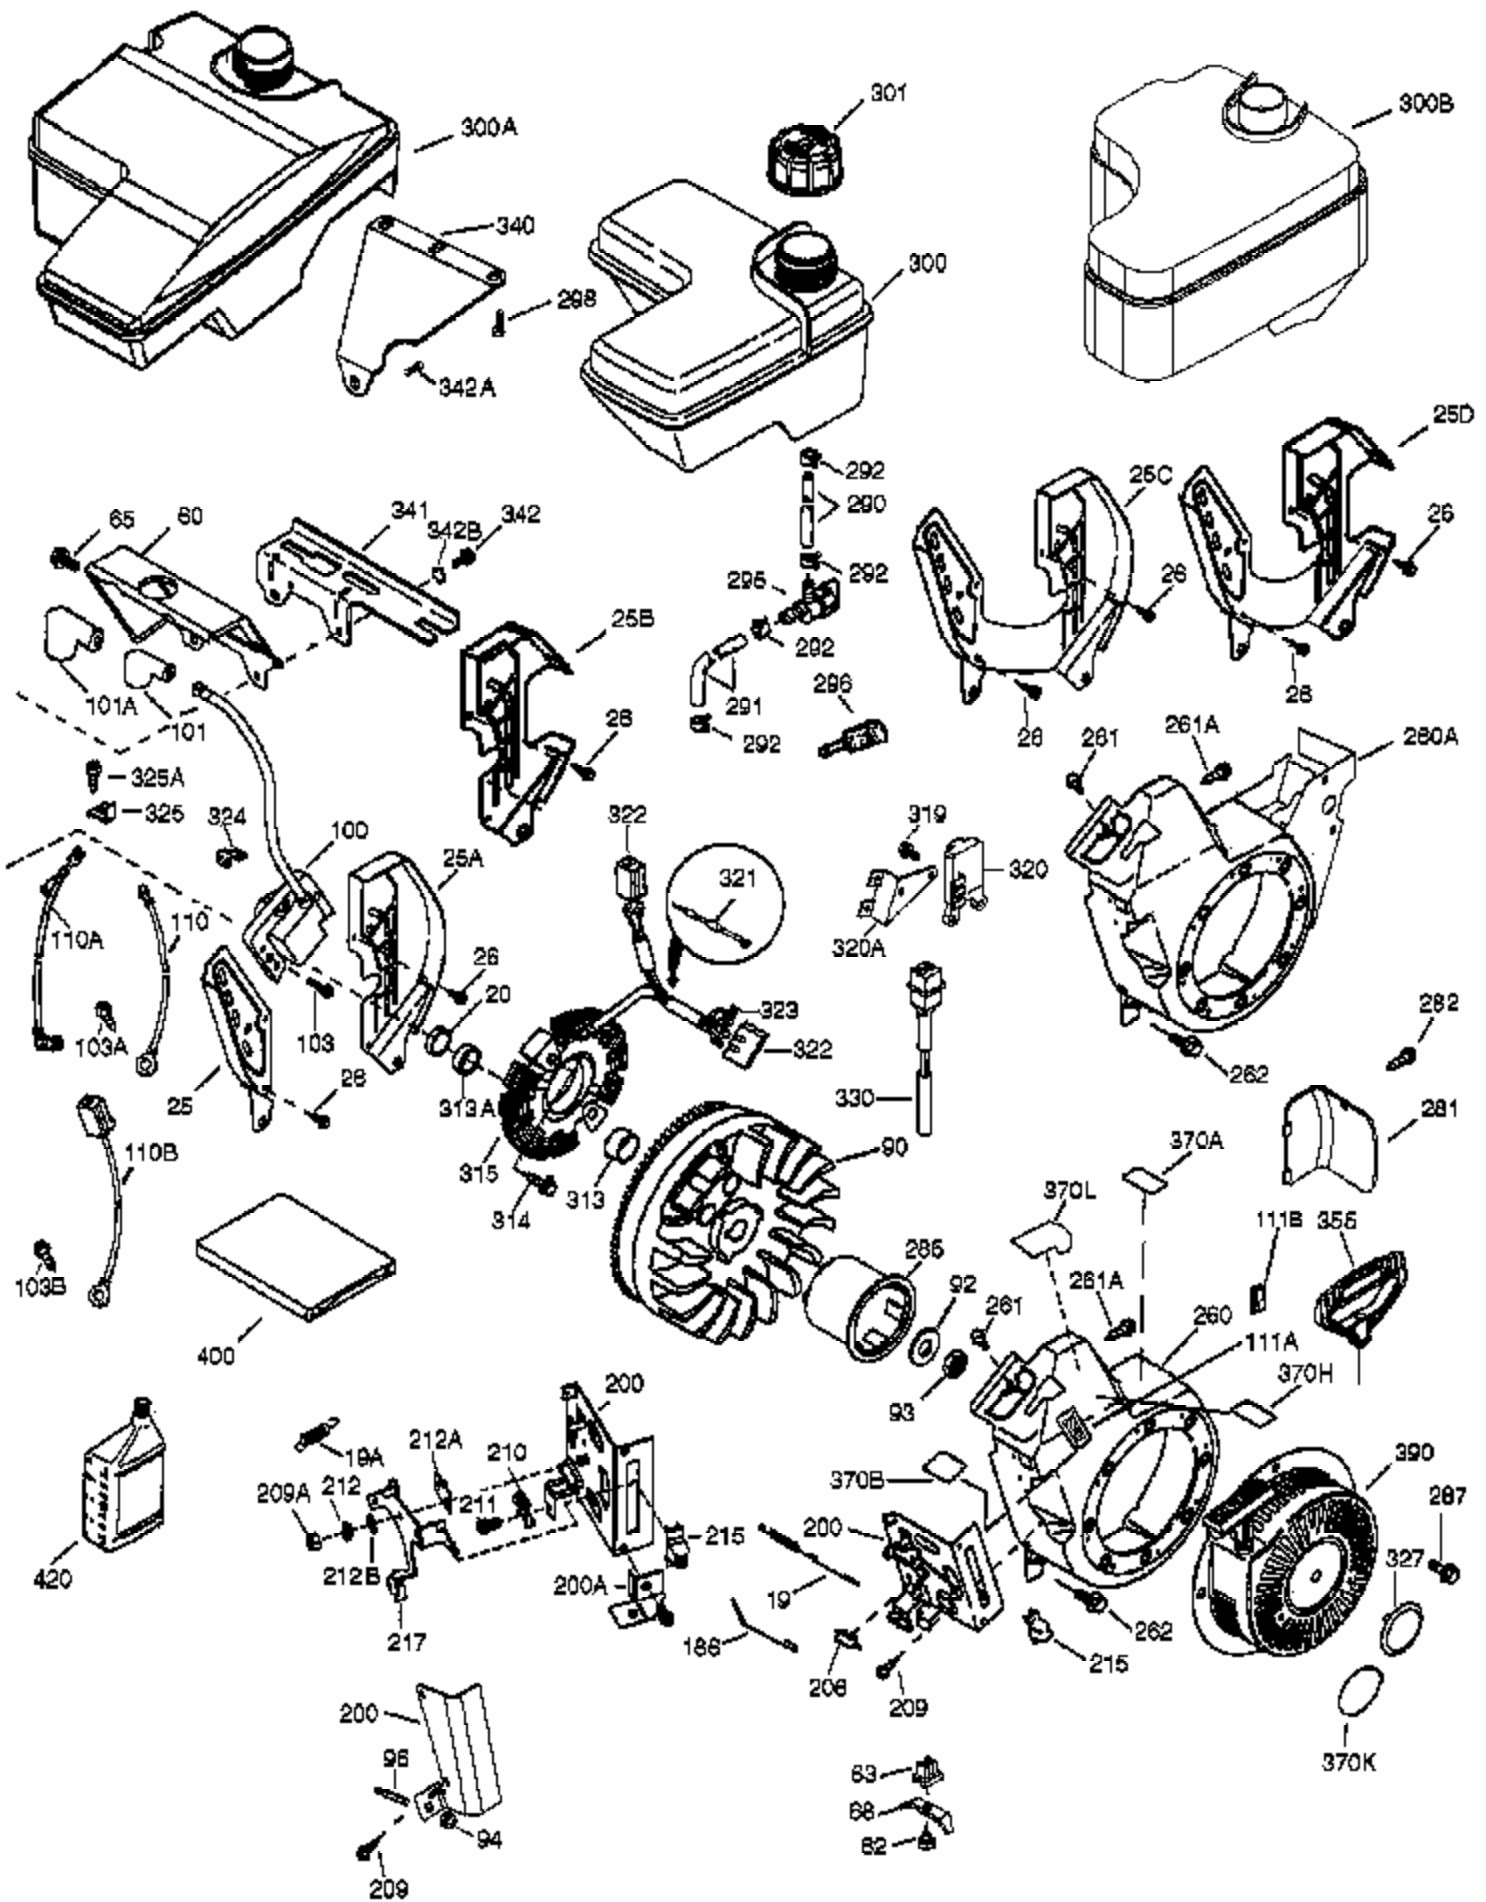

Ref #	Part Number	Qty	Description
19	37111	1	Extension Spring
19A	36741	1	Extension Spring
20	32600	1	Oil Seal
25	36621	1	Air Baffle (Left)
25A	36622	1	Air Baffle (Right)
26	30200	1	Screw, 10-24 x 9/16"
60	36623A	1	Blower Housing Extension
62	650760	1	Screw, 8-32 x 3/8"
63	28545	1	Grommet
65	30200	1	Screw, 10-24 x 9/16"
68	33356	1	Ground Terminal
90	611235	1	Flywheel
92	650815	1	Belleville Washer
93	650816	1	Flywheel Nut
100	34443B	1	Solid State Ignition
101	610118	1	Spark Plug Cover
103A	650767	1	Screw, 8-32 x 27/64"
103	651007	2	Screw, Torx T-15, 10-24 x 15/16"
110	36963	1	Ground Wire
110A	36964	1	Ground Wire
111B	611224	1	Rocker Switch (On/Off)
186	36711	1	Governor Link
200A	37249	1	Control Bracket
200	36740A	1	Control Bracket (Incl. 19A, 210 & 211)
209	650821	1	Screw, 10-32 x 1/2"
210	27793	1	Conduit Clip
211	28942	2	Screw, 10-32 x 3/8"
260	36864	1	Blower Housing
261A	650821	2	Screw, 10-32 x 1/2"
261	651008	1	Screw, 1/4-20 x 31/64"
262	651008	2	Screw, 1/4-20 x 31/64"
285	35985B	1	Starter Cup
287	0	4	Rivet (Can be purchased locally)
290	30705	1	Fuel Line
292	26460	1	Fuel Line Clamp
300	36863	1	Fuel Tank (Incl. 292 & 301)
301	36754	1	Fuel Cap
313A	35189	1	Spacer
313	34080	1	Spacer
314	650873	2	Screw, 1/4-20 x 3/4"
315	611104	1	Alternator Coil (3 Amp DC 5 Amp AC) (Incl. 321 thru 323)
321	611161	1	Diode
322	611142	1	Connector Body
323	611118	1	Terminal
325	29443	1	Wire Clip
341	36644	1	Fuel Tank Bracket
342	651010	2	Screw, 1/4-20 x 7/8"
370A	36261	1	Lubrication Decal
370K	36695	1	Starter Decal
390	590736	1	Rewind Starter (NOTE: This engine could have been built with 590748 starter.)
400	36720	1	* Gasket Set (Incl. items marked PK in notes) Incl. (1) each of 26756, 27272A, 29673, 35626, 36581, 36624, 36719
420	730225A	1	SAE 30 4-Cycle Engine Oil (Quart)