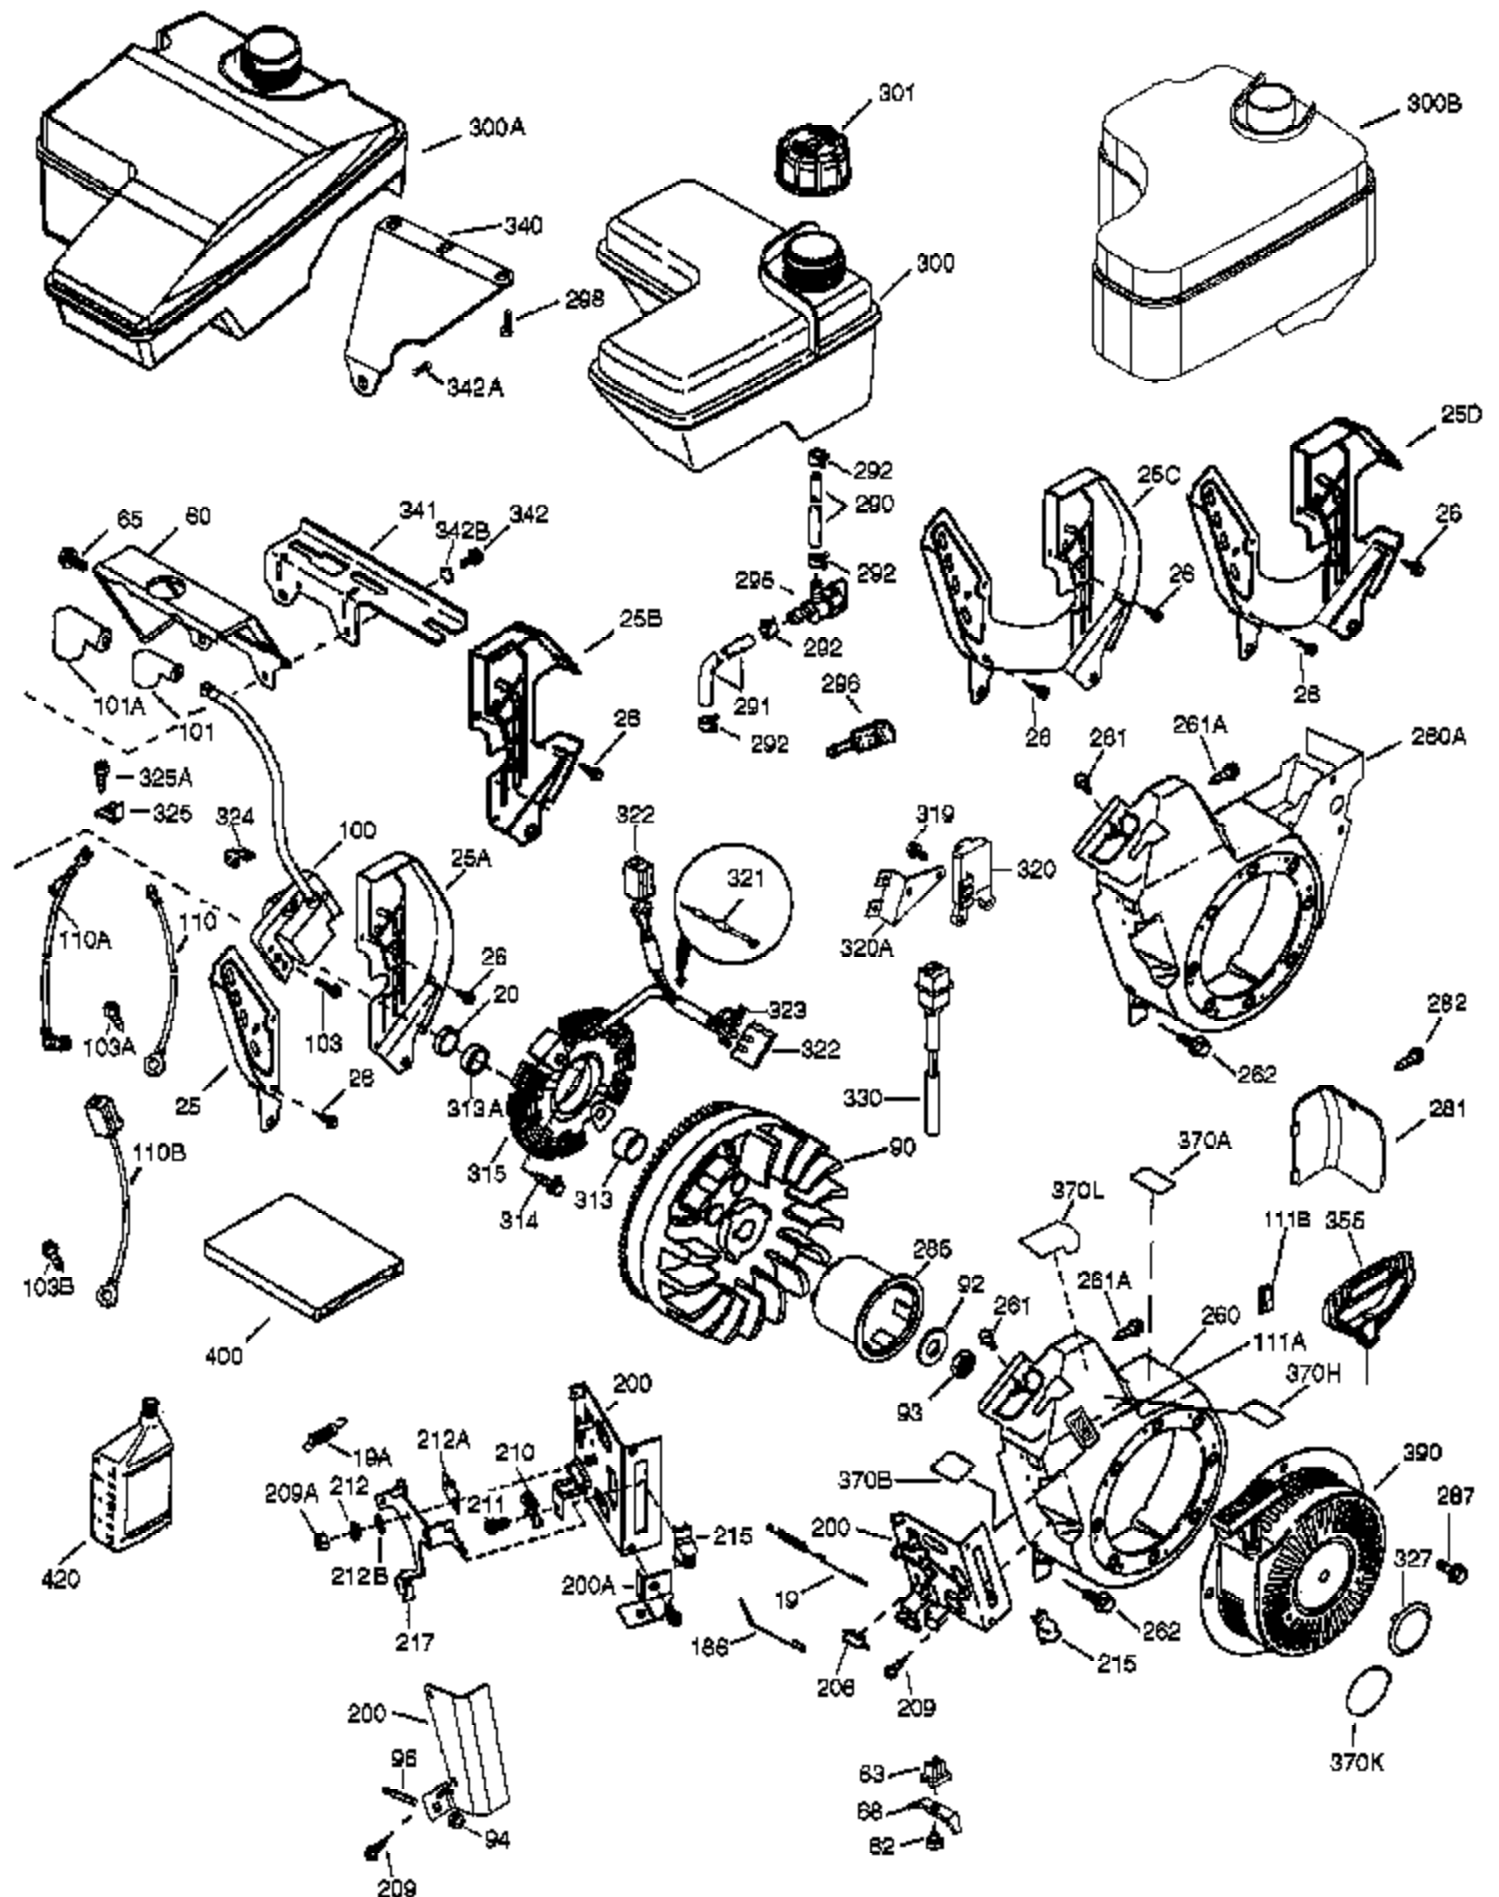

Ref #	Part Number	Qty	Description
19	37828	1	Extension Spring
19A	36741	1	Extension Spring
20	32600	1	Oil Seal
25C	37709	1	Air Baffle (1 pc.)
26	30200	2	Screw, 10-24 x 9/16"
60	36623A	1	Blower Housing Extension
62	650760	1	Screw, 8-32 x 3/8"
63	28545	1	Grommet
65	30200	1	Screw, 10-24 x 9/16"
90	611205	1	Flywheel
92	650815	1	Belleville Washer
93	650816	1	Flywheel Nut
100	34443C	1	Solid State Ignition
101	610118	1	Spark Plug Cover
103	651007	2	Screw, T-15, 10-24 x 15/16"
103A	650767	1	Screw, 8-32 x 27/64"
110C	37746	1	Ground Wire
110B	37745	1	Ground Wire
110A	36964	1	Ground Wire
110	37601	1	Ground Wire
111B	611224	1	Rocker Switch (On/Off)
186	36711	1	Governor Link
200A	37249	1	Control Bracket
200	37827	1	Control Bracket
209	650821	1	Screw, 10-32 x 1/2"
210	27793	1	Conduit Clip
211	28942	2	Screw, 10-32 x 3/8"
260	36864	1	Blower Housing
261	651008	1	Screw, 1/4-20 x 31/64"
261A	650821	2	Screw, 10-32 x 1/2"
262	651008	2	Screw, 1/4-20 x 31/64"
285	35985B	1	Starter Cup
287	651008	4	Screw, 1/4-20 x 31/64"
290	30705	1	Fuel Line
292	26460	1	Fuel Line Clamp
300	36863	1	Fuel Tank (Incl. 292 & 301)
301	36754	1	Fuel Cap
313	34080	1	Spacer
341	36644A	1	Fuel Tank Bracket
342B	651086	2	Rubber Washer
342	651085	2	Screw, 1/4-20 x 19/32"
370K	36695	1	Starter Decal
390	590746	1	Rewind Starter (Note: This engine could have been built with the 590704 starter.)
400	36720	1	* Gasket Set (Incl. items marked PK in notes)
420	730225A	1	SAE 30 4-Cycle Engine Oil (Quart)