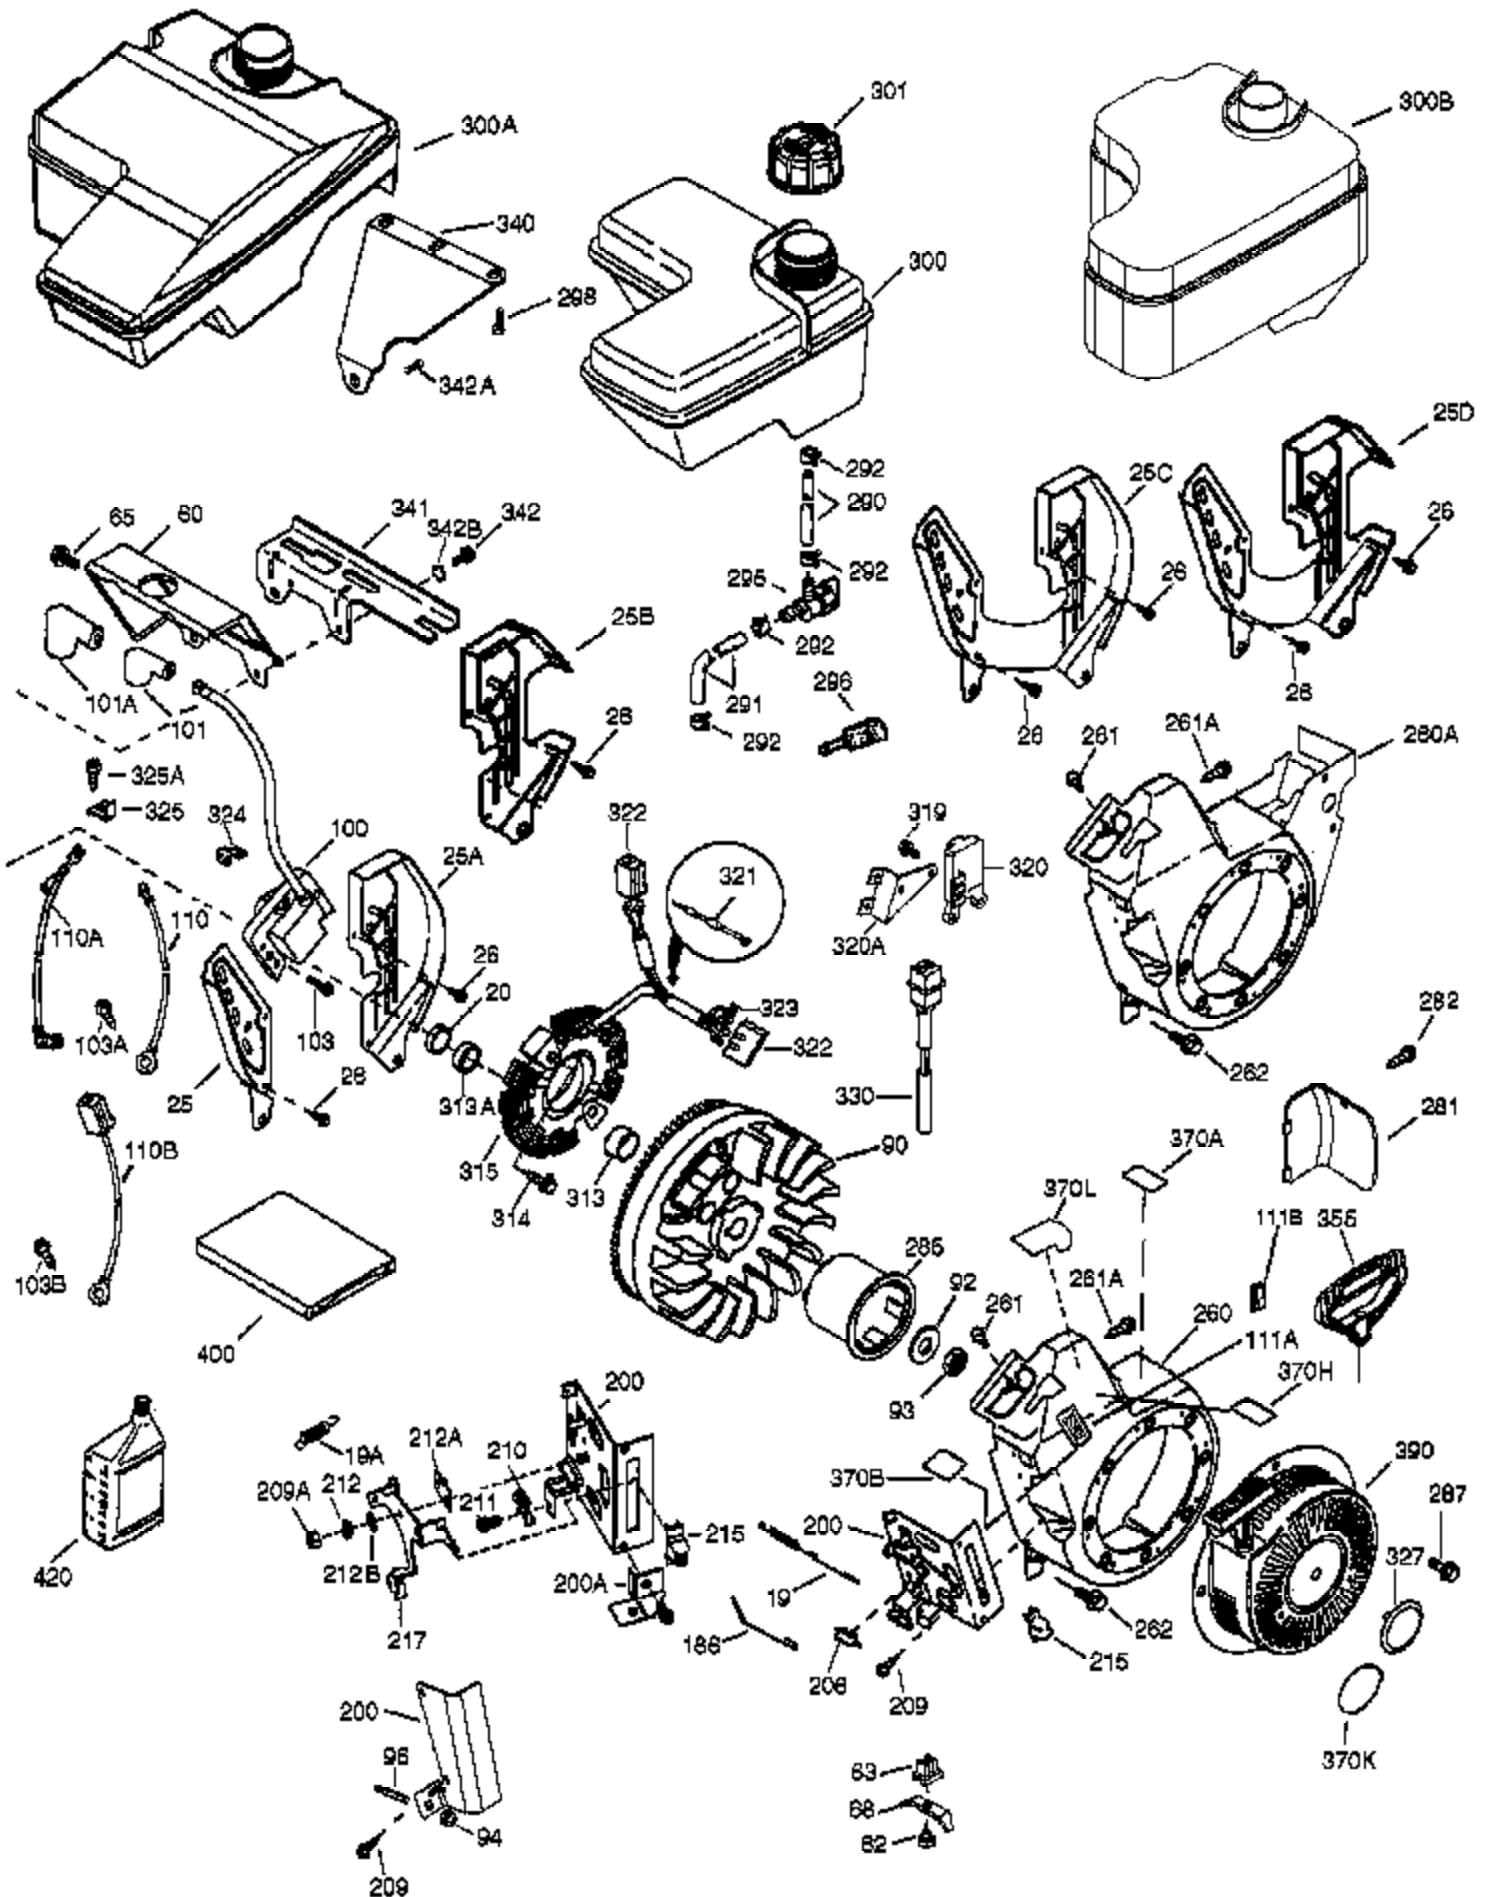

Ref #	Part Number	Qty	Description
19	37111	1	Extension Spring
19A	36741	1	Extension Spring
20	32600	1	Oil Seal
25	36621	1	Air Baffle (Left)
25A	36622	1	Air Baffle (Right)
26	30200	1	Screw, 10-24 x 9/16"
60	36623A	1	Blower Housing Extension
62	650760	1	Screw, 8-32 x 3/8"
63	28545	1	Grommet
65	30200	1	Screw, 10-24 x 9/16"
68	33356	1	Ground Terminal
90	611235	1	Flywheel
92	650815	1	Belleville Washer
93	650816	1	Flywheel Nut
100	34443B	1	Solid State Ignition
101	610118	1	Spark Plug Cover
103A	650767	1	Screw, 8-32 x 27/64"
103	651007	2	Screw, Torx T-15, 10-24 x 15/16"
110	36963	1	Ground Wire
110A	36964	1	Ground Wire
111B	611224	1	Rocker Switch (On/Off)
186	36711	1	Governor Link
200A	37249	1	Control Bracket
200	36740A	1	Control Bracket (Incl. 19A, 210 & 211)
209	650821	1	Screw, 10-32 x 1/2"
210	27793	1	Conduit Clip
211	28942	2	Screw, 10-32 x 3/8"
260	36864	1	Blower Housing
261A	650821	2	Screw, 10-32 x 1/2"
261	651008	1	Screw, 1/4-20 x 31/64"
262	651008	2	Screw, 1/4-20 x 31/64"
285	35985B	1	Starter Cup
287	0	4	Rivet (Can be purchased locally)
290	30705	1	Fuel Line
292	26460	1	Fuel Line Clamp
300	36863	1	Fuel Tank (Incl. 292 & 301)
301	36754	1	Fuel Cap
313A	35189	1	Spacer
313	34080	1	Spacer
314	650873	2	Screw, 1/4-20 x 3/4"
315	611104	1	Alternator Coil (3 Amp DC, 5 Amp AC) (Incl. 321, 322 & 323)
321	611161	1	Diode
322	611142	1	Connector Body
323	611118	1	Terminal
325	29443	1	Wire Clip
341	36644	1	Fuel Tank Bracket
342	651010	2	Screw, 1/4-20 x 7/8"
370A	36261	1	Lubrication Decal
370K	36695	1	Starter Decal
390	590736	1	Rewind Starter (NOTE: This engine could have been built with 590748 starter.)
400	36720	1	* Gasket Set (Incl. items marked PK in notes) Incl. (1) each of 26756, 27272A, 29673, 35626, 36581, 36624, 36719
420	730225A	1	SAE 30 4-Cycle Engine Oil (Quart)