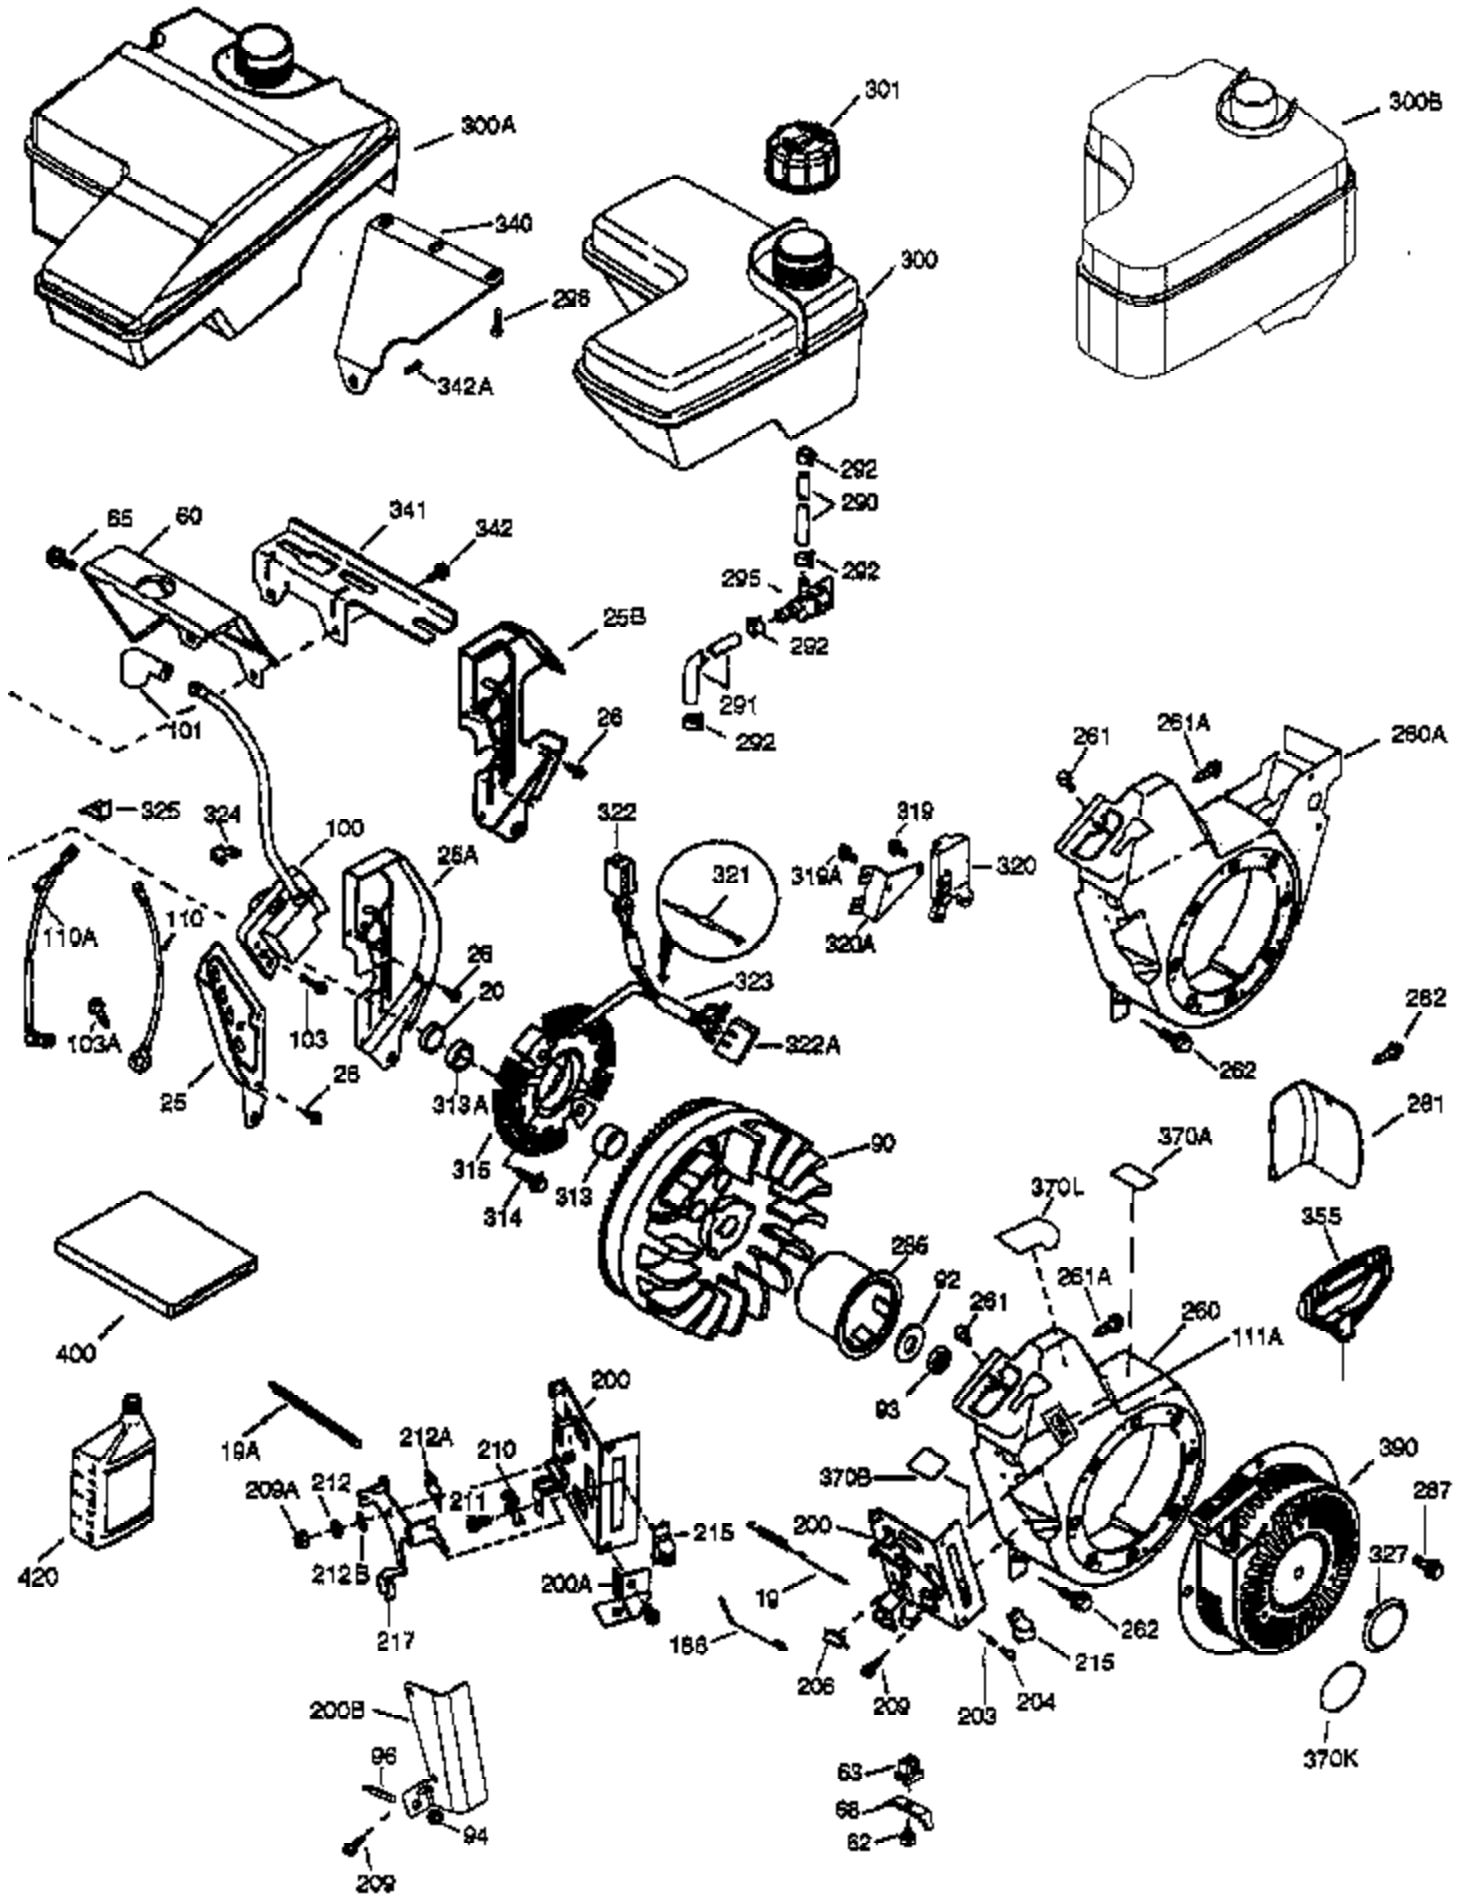

Ref #	Part Number	Qty	Description
19A	36741	1	Extension Spring
19	37111	1	Extension Spring
20	32600	1	Oil Seal
25A	36622	1	Air Baffle (Right)
25	36621	1	Air Baffle (Left)
26	30200	3	Screw, 10-24 x 9/16"
60	36623A	1	Blower Housing Extension
65	30200	1	Screw, 10-24 x 9/16"
90	611235	1	Flywheel
92	650815	1	Belleville Washer
93	650816	1	Flywheel Nut
100	34443B	1	Solid State Ignition
101	610118	1	Spark Plug Cover
103	651007	2	Screw, Torx T-15, 10-24 x 15/16"
103A	650767	1	Screw, 8-32 x 27/64"
110A	36964	1	Ground Wire
110	37451	1	Ground Wire
111A	611224	1	Rocker On/Off Switch
186	36711	1	Governor Link
200A	37249	1	Control Bracket
200	36740A	1	Control Bracket (Incl. 19A, 210 & 211)
209	650821	1	Screw, 10-32 x 1/2"
210	27793	1	Conduit Clip
211	28942	2	Screw, 10-32 x 3/8"
260	36864	1	Blower Housing
261A	650821	2	Screw, 10-32 x 1/2"
261	651008	1	Screw, 1/4-20 x 31/64"
262	651008	2	Screw, 1/4-20 x 31/64"
285	35985B	1	Starter Cup
287	651008	4	Screw, 1/4-20 x 31/64"
290	30705	1	Fuel Line (11.00)
292	26460	2	Fuel Line Clamp
300	36863	1	Fuel Tank (Incl. 292 & 301)
301	36754	1	Fuel Cap
313A	35189	1	Spacer
313	34080	1	Spacer
314	650873	2	Screw, 1/4-20 x 3/4"
315	611271	1	Alternator Coil (3 Amp DC, 5 Amp AC) (Incl. 321, 322 & 323)
321	611161	1	Diode
322	611229	1	Connector Body
323	611230	2	Terminal
325	29443	1	Spring Clip
341	36644	1	Fuel Tank Bracket
342	651010	2	Screw, 1/4-20 x 7/8"
370A	36261	1	Identification Decal
370K	36695	1	Starter Decal
390	590746	1	Rewind Starter (NOTE: This engine could have been built with 590704 starter.)
400	36720	1	* Gasket Set (Incl. items marked PK in notes) Incl. (1) each of 26756, 27272A, 29673, 35626, 36581, 36624, 36719
420	730225		SAE 30 4-Cycle Engine Oil (Quart)