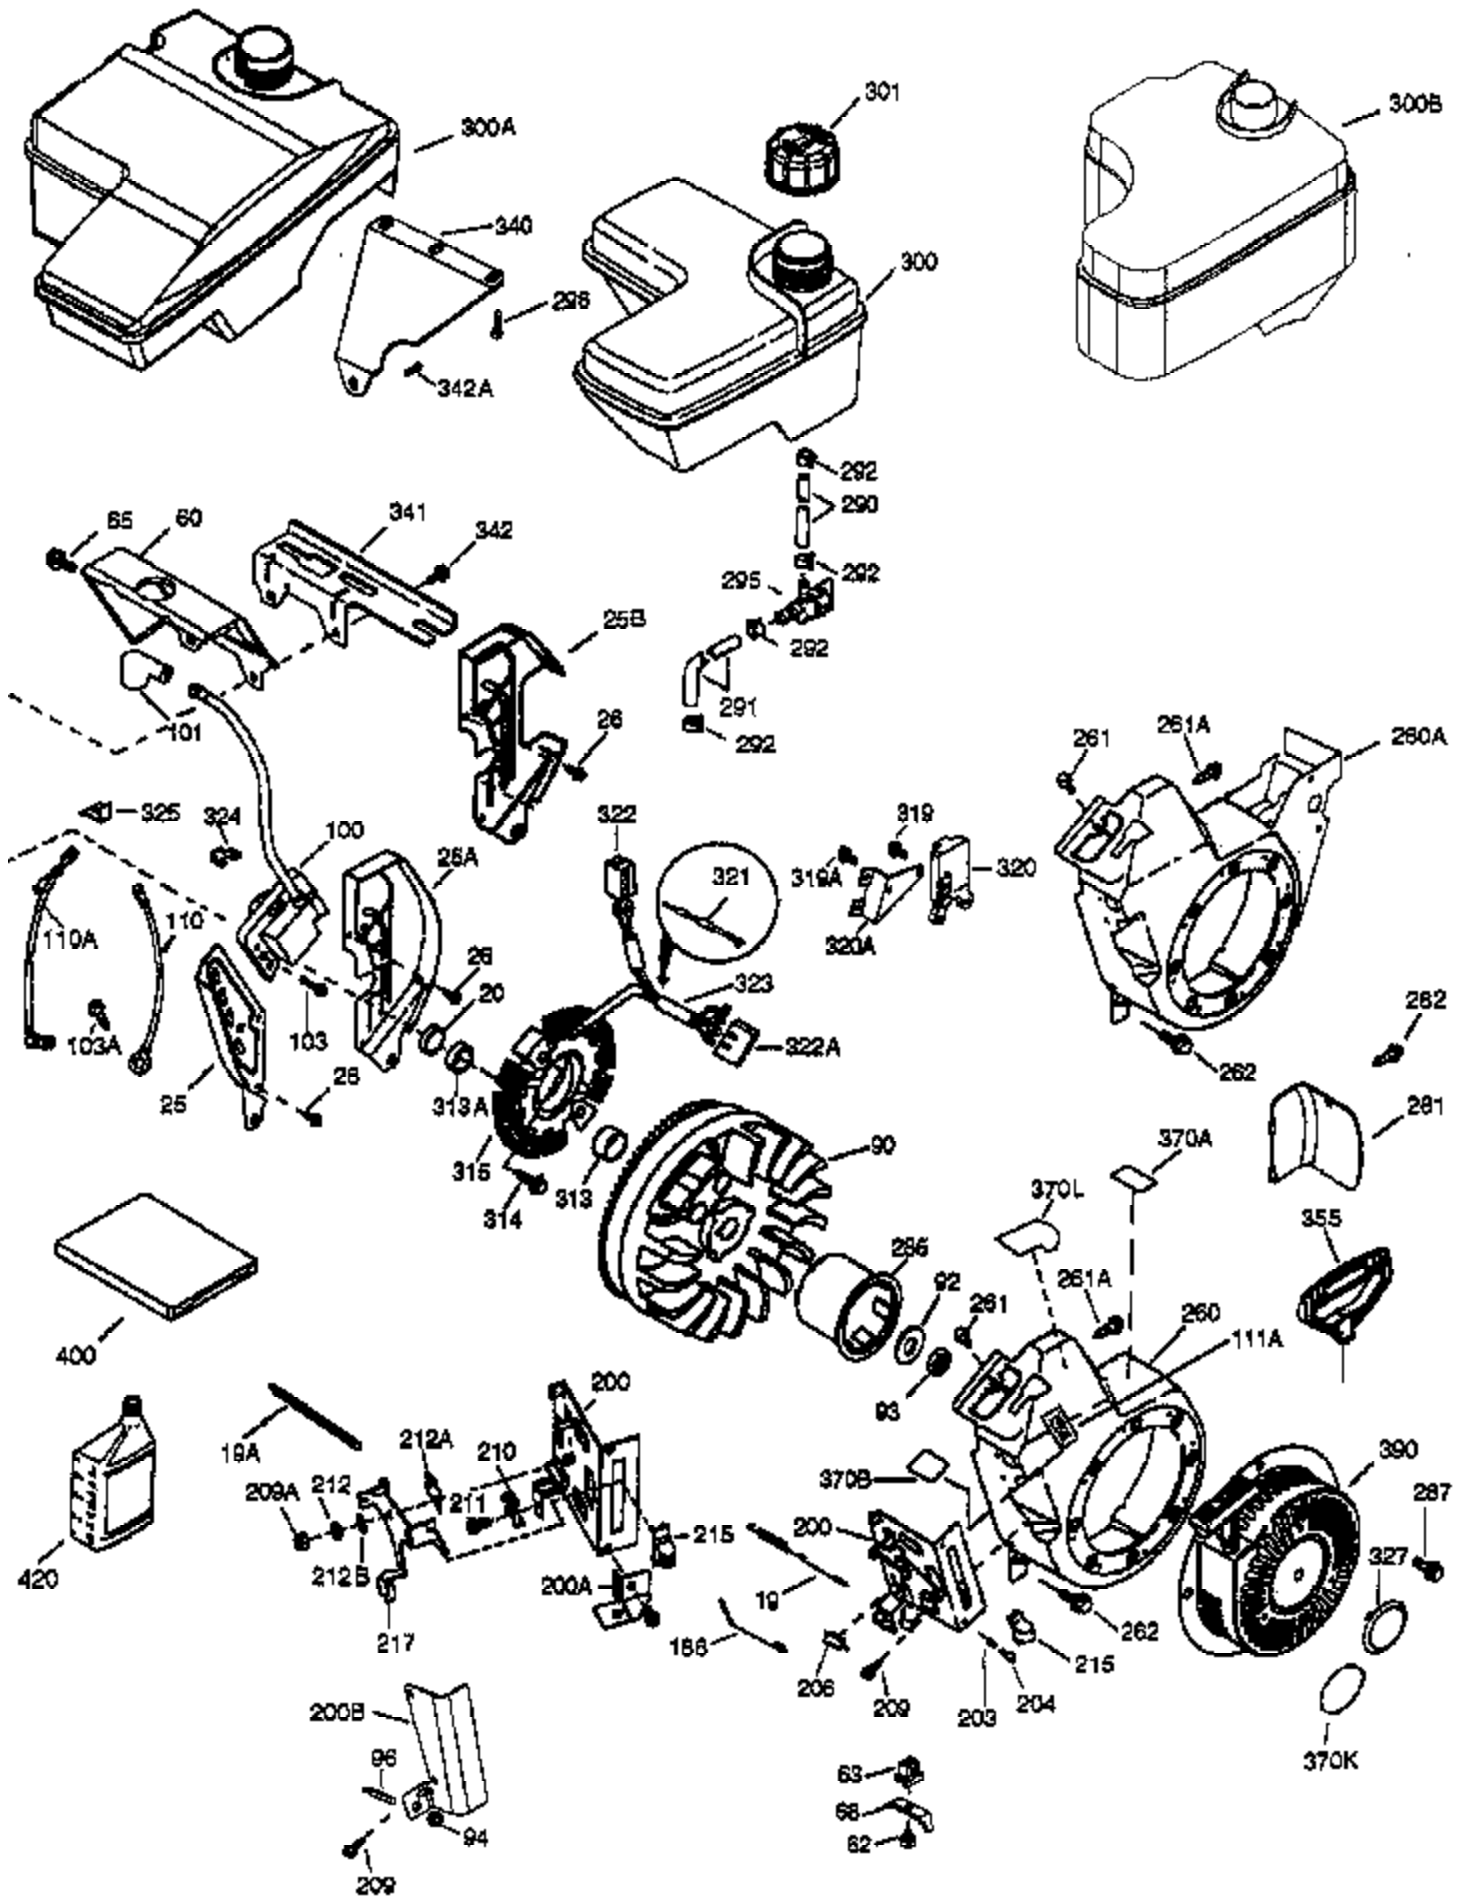

Engine Parts List #2

Ref #	Part Number	Qty	Description
19	37111	1	Extension Spring
20	32600	1	Oil Seal
25A	36622	1	Air Baffle (Right)
25	36621	1	Air Baffle (Left)
26	30200	1	Screw, 10-24 x 9/16"
60	36623A	1	Blower Housing Extension
65	30200	1	Screw, 10-24 x 9/16"
90	611205	1	Flywheel
92	650815	1	Belleville Washer
93	650816	1	Flywheel Nut
100	34443B	1	Solid State Ignition
101	610118	1	Spark Plug Cover
103	651007	2	Screw, Torx T-15, 10-24 x 15/16"
110	36767	1	Ground Wire
111A	611223	1	Low Oil Indicator Light
151A	40016A	1	Intake Valve Seal
186	36711	1	Governor Link
200	36736	1	Control Bracket (Incl. 206 & 209A thr u 217)
200A	36686	1	Boden Wire Bracket
206	610973	1	Terminal
209A	651016	1	Nut, 10-32
209	650821	1	Screw, 10-32 x 1/2"
210	27793	1	Conduit Clip
211	28942	1	Screw, 10-32 x 3/8"
212B	651017	1	Washer
212	30773A	1	Bushing
212A	36685	1	Bearing Plate
215	36638	1	Control Knob
217	36684	1	Control Lever Assembly
260	36864	1	Blower Housing
261	651008	1	Screw, 1/4-20 x 31/64"
261A	650821	2	Screw, 10-32 x 1/2"
262	651008	2	Screw, 1/4-20 x 31/64"
285	35985B	1	Starter Cup
287	651008	4	Screw, 1/4-20 x 31/64"
290	30705	1	Fuel Line
292	26460	2	Fuel Line Clamp
300	37048	1	Fuel Tank (Incl. 292 & 301)
301	36246	1	Fuel Cap
313	34080	1	Spacer
325A	30200	1	Screw, 10-24 x 9/16"
325	37471	1	Fuel Line Bracket
341	36644	1	Fuel Tank Bracket
342	651010	2	Screw, 1/4-20 x 7/8"
370K	36695	1	Starter Decal
370L	36771	1	Oil Sensor Decal
370B	35703	1	Speed Control Decal
370A	36261	1	Lubrication Decal
390	590746	1	Rewind Starter
400	36720	1	* Gasket Set (Incl. items marked PK i n notes) Incl. (1) each of 26756, 27272A, 29673, 35626, 36581, 36624, 36719
420	730225A	1	SAE 30 4-Cycle Engine Oil (Quart)