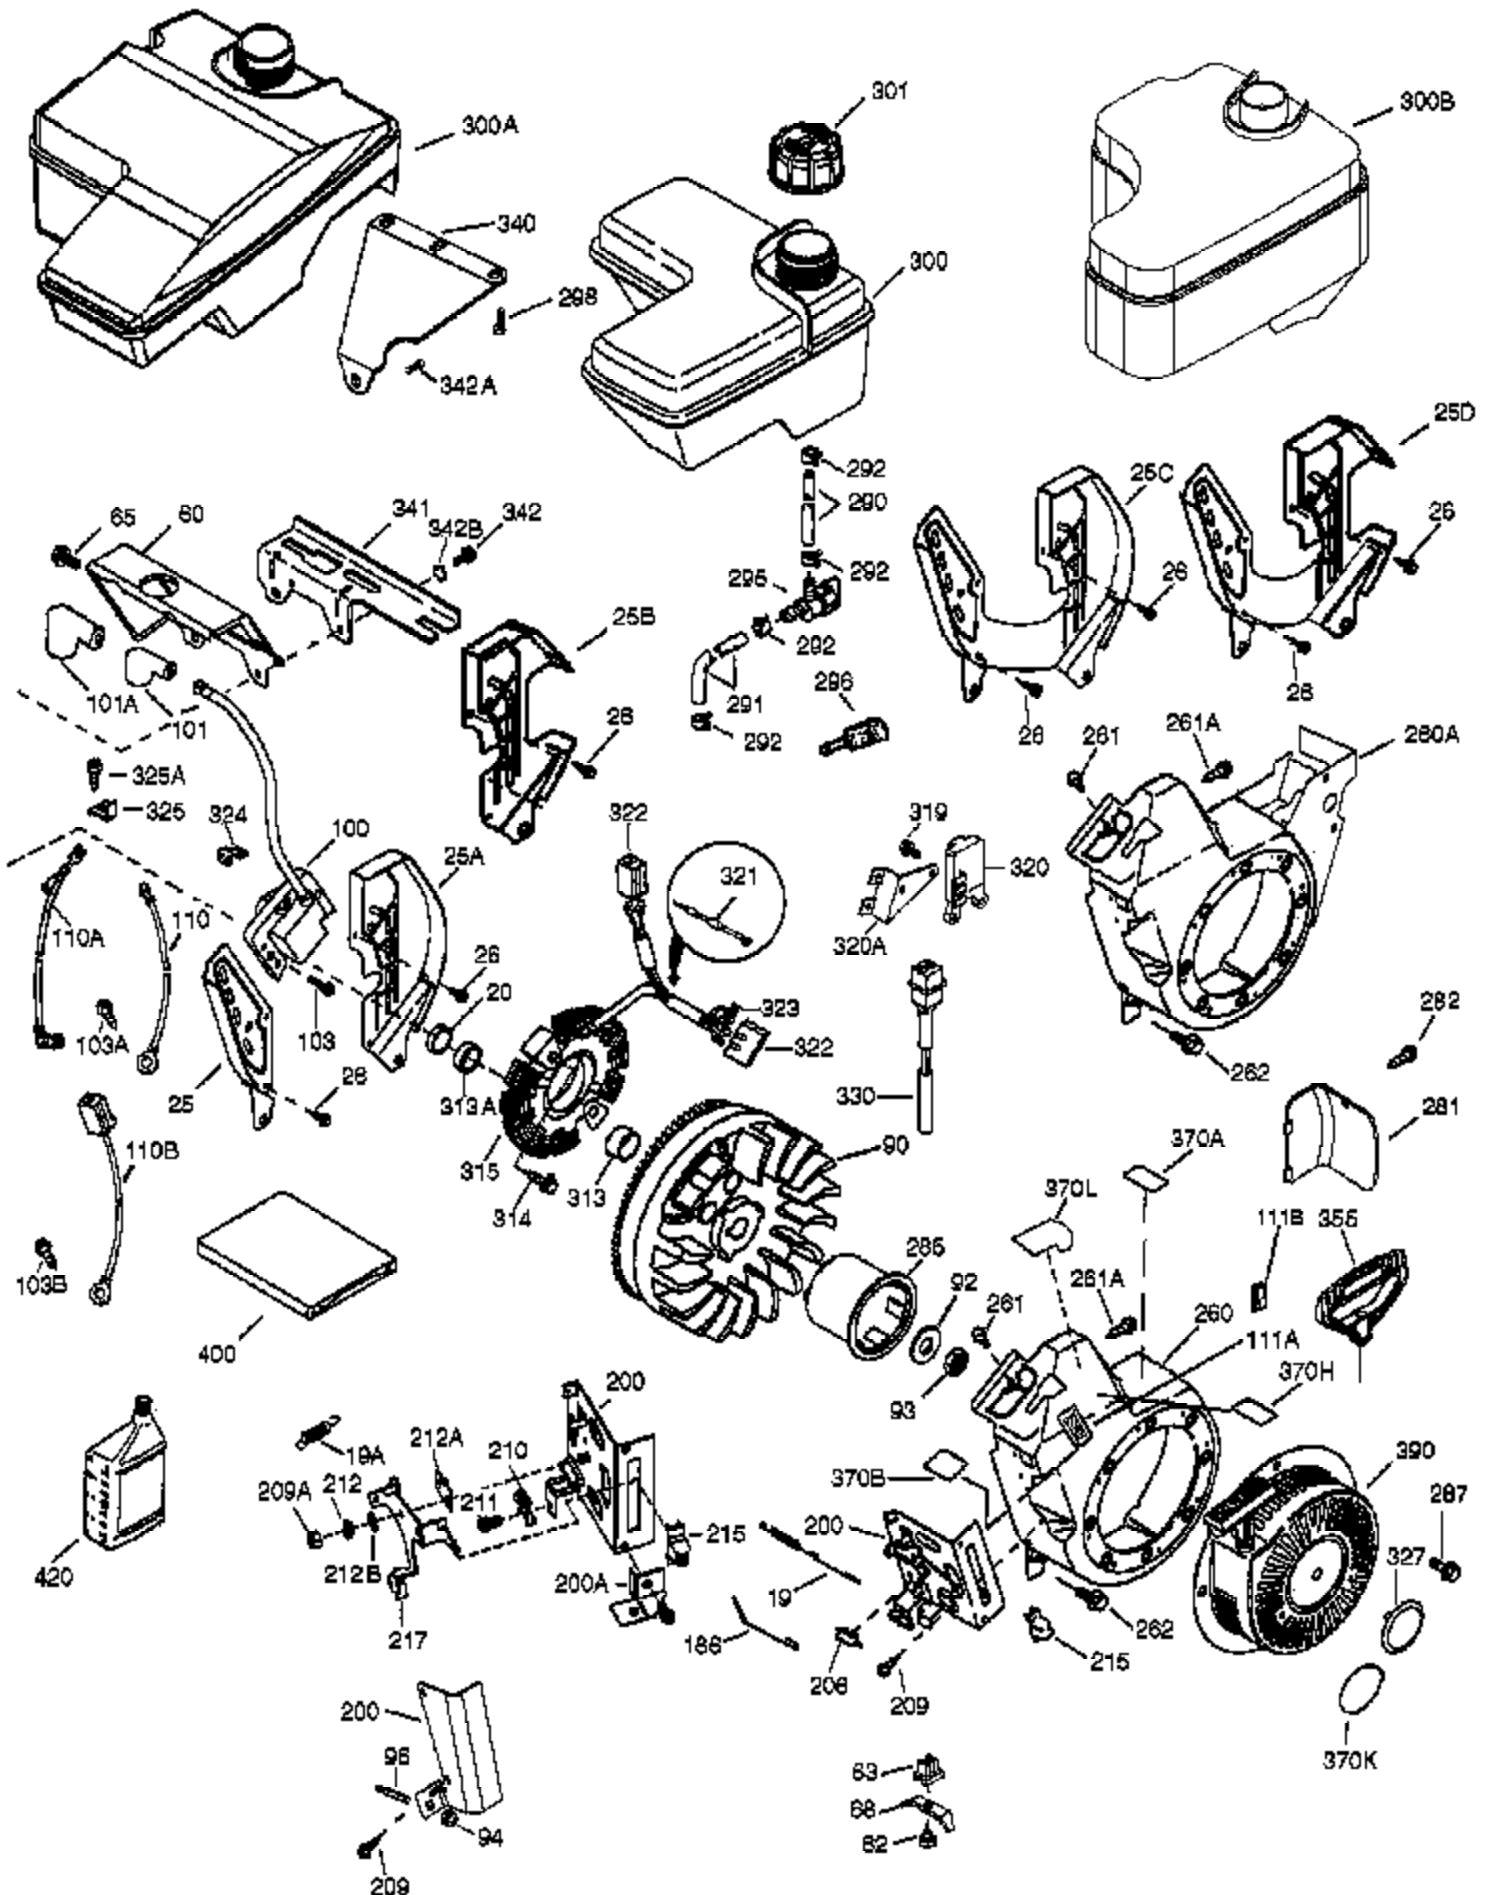

Engine Parts List #2

Ref #	Part Number	Qty	Description
19A	36741	1	Extension Spring
19	37111	1	Extension Spring
20	32600	1	Oil Seal
25	36621	1	Air Baffle (Left)
25A	36869	1	Air Baffle (Right)
26	30200	1	Screw, 10-24 x 9/16"
60	36623A	1	Blower Housing Extension
62	650760	1	Screw, 8-32 x 3/8"
63	28545	1	Grommet
65	30200	1	Screw, 10-24 x 9/16"
90	611234	1	Flywheel
92	650815	1	Belleville Washer
93	650816	1	Flywheel Nut
100	34443B	1	Solid State Ignition
101	610118	1	Spark Plug Cover
103A	650767	1	Screw, 8-32 x 27/64"
103	651007	2	Screw, T-15, 10-24 x 15/16"
110A	36964	1	Ground Wire
110	36963	1	Ground Wire
111A	611224	1	Rocker On/Off Switch
186	36711	1	Governor Link
200	36740A	1	Control Bracket (Incl. 19A, 210 & 211)
200A	37249	1	Control Bracket
209	650821	1	Screw, 10-32 x 1/2"
210	27793	1	Conduit Clip
210	27793	1	Conduit Clip
211	28942	1	Screw, 10-32 x 3/8"
211	28942	2	Screw, 10-32 x 3/8"
260	37045	1	Blower Housing
261A	650821	2	Screw, 10-32 x 1/2"
261	651008	1	Screw, 1/4-20 x 31/64"
262	651008	2	Screw, 1/4-20 x 31/64"
285	35985B	1	Starter Cup
287	651008	4	Screw, 1/4-20 X 31/64"
290	30705	1	Fuel Line
292	26460	1	Fuel Line Clamp
300	36863	1	Fuel Tank (Incl. 292 & 301)
301	36754	1	Fuel Cap
313	35189	1	Alternator Coil Spacer
313	34080	1	Spacer
314	650873	2	Screw, 1/4-20 x 3/4"
315	611104	1	Alternator Coil (3/5 split)
325	37471	1	Fuel Line Bracket
325A	30200	1	Screw, 10-24 x 9/16"
341	36644	1	Fuel Tank Bracket
342	651010	2	Screw, 1/4-20 x 7/8"
361	650990	3	Screw, T-30, 1/4-20 X 15/32"
370K	36695	1	Starter Decal
370A	36261	1	Lubrication Decal
390	590746	1	Rewind Starter (NOTE: This engine could have been built with 590704 starter.)
400	36720	1	* Gasket Set (Incl. items marked PK in notes)
420	730225A	1	SAE 30 4-Cycle Engine Oil (Quart)