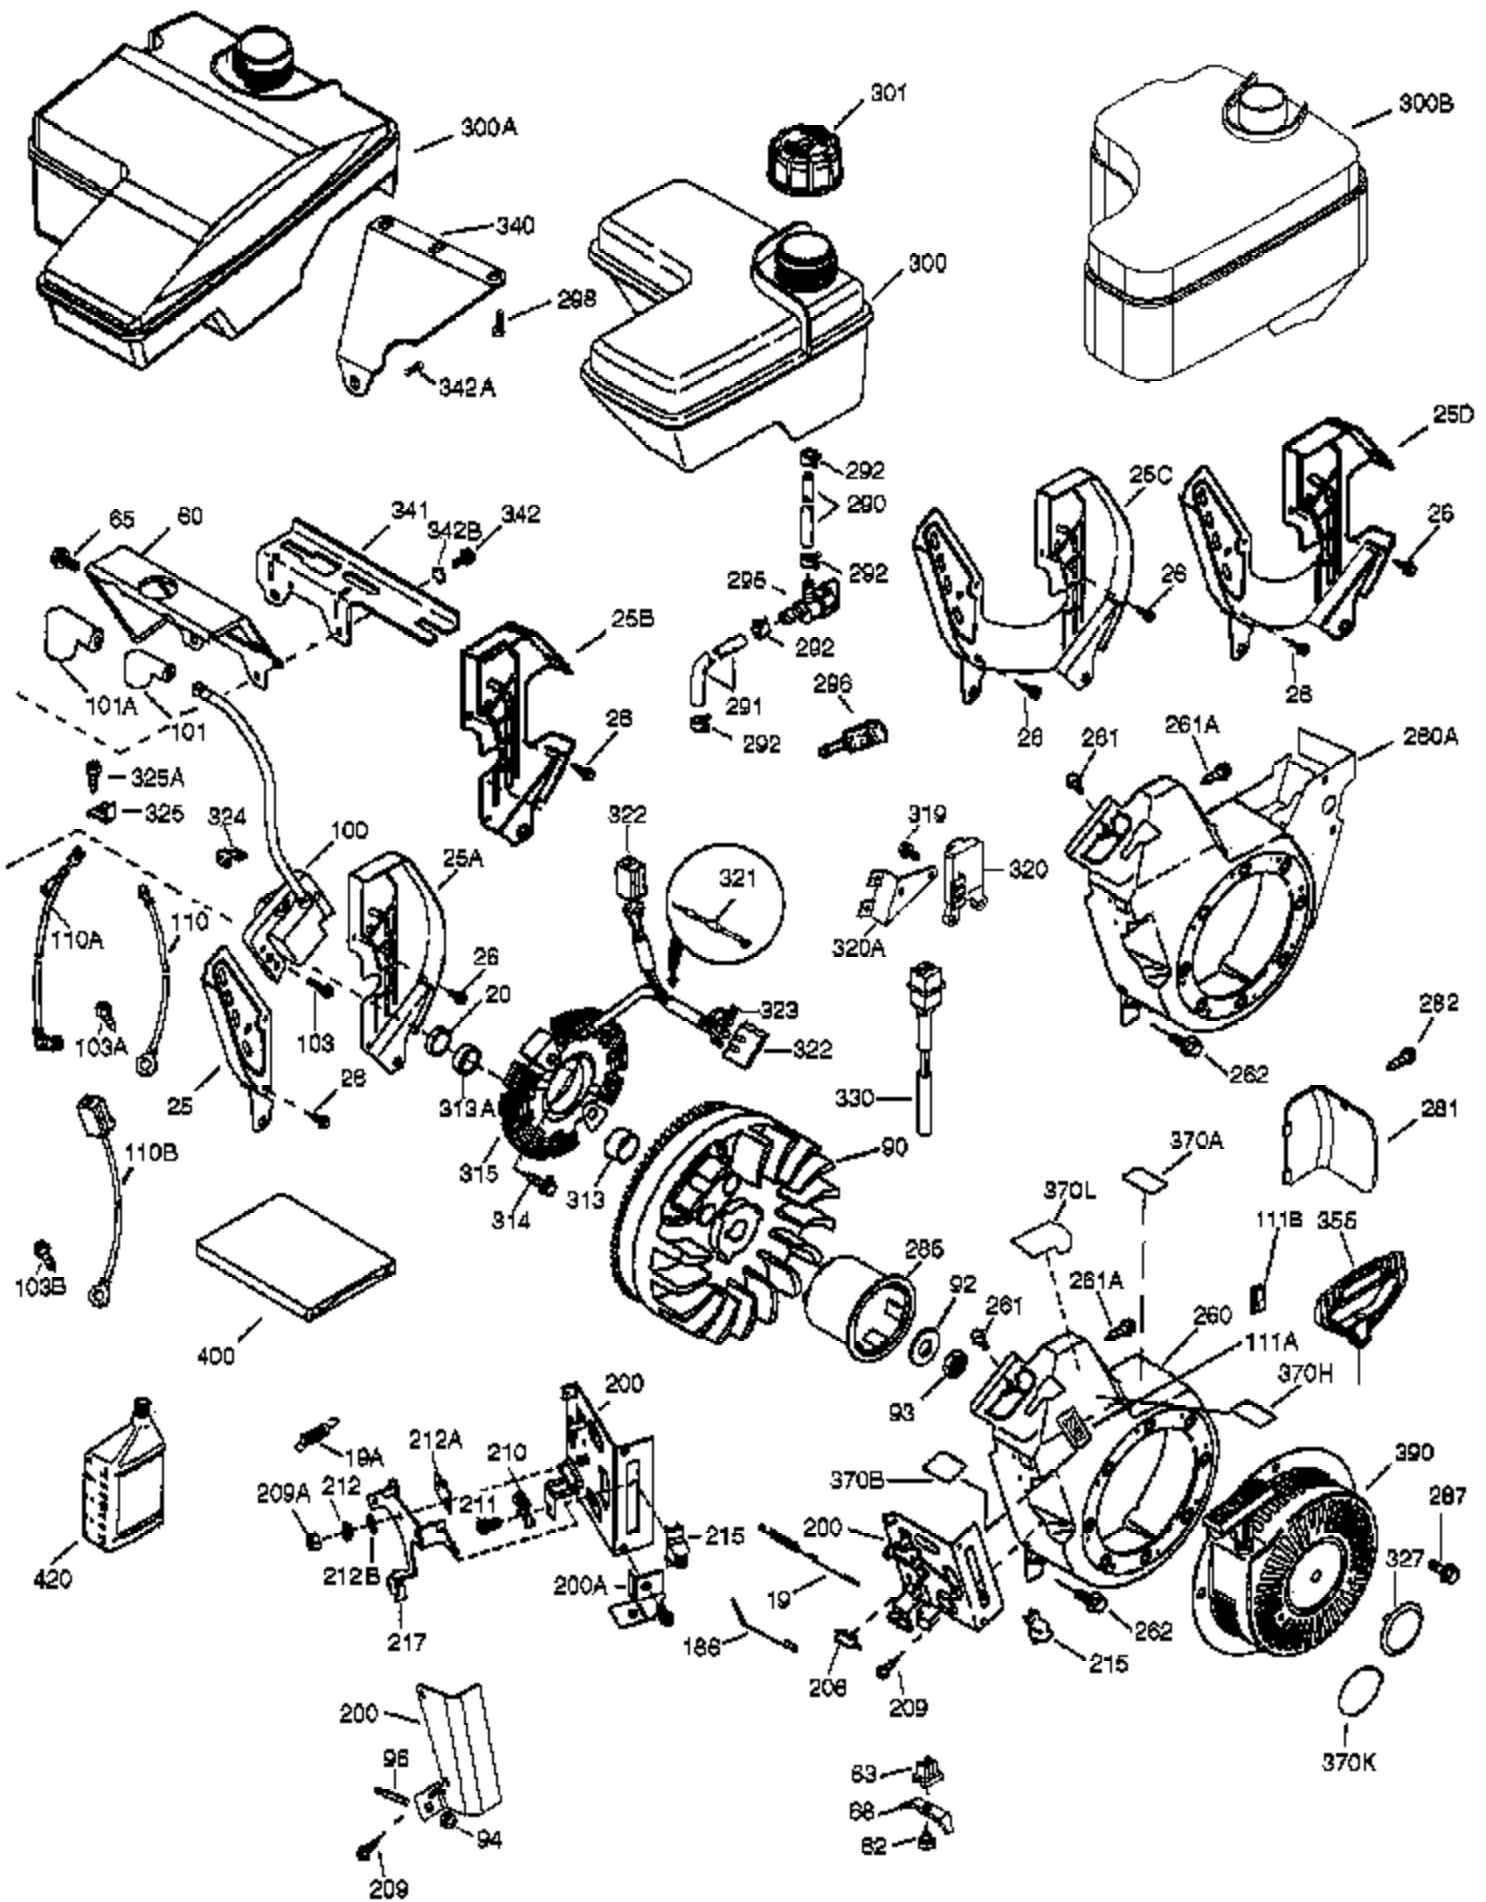

Ref #	Part Number	Qty	Description
19	37111	1	Extension Spring
20	32600	1	Oil Seal
25A	36622	1	Air Baffle (Right)
25	36621	1	Air Baffle (Left)
26	30200	1	Screw, 10-24 x 9/16"
60	36623A	1	Blower Housing Extension
65	30200	1	Screw, 10-24 x 9/16"
90	611205	1	Flywheel
92	650815	1	Belleville Washer
93	650816	1	Flywheel Nut
100	34443B	1	Solid State Ignition
101	610118	1	Spark Plug Cover
103	651007	2	Screw, Torx T-15, 10-24 x 15/16"
110	36054	1	Ground Wire
186	36711	1	Governor Link
200	36736	1	Control Bracket (Incl. 206 & 215)
206	610973	1	Terminal
209	650821	2	Screw, 10-32 x 1/2"
215	36638	1	Control Knob
260	36864	1	Blower Housing
261A	650821	2	Screw, 10-32 x 1/2"
261	651008	1	Screw, 1/4-20 x 31/64"
262	651008	2	Screw, 1/4-20 x 31/64"
285	35985B	1	Starter Cup
287	0	4	Rivet (Can be purchased locally)
290	30705	1	Fuel Line
292	26460	2	Fuel Line Clamp
300	36863	1	Fuel Tank (Incl. 292 & 301)
301	36754	1	Fuel Cap (Black)
313	34080	1	Spacer
325	29443	1	Wire Clip
341	36644	1	Fuel Tank Bracket
342	651010	2	Screw, 1/4-20 x 7/8"
370H	37324	1	Choke Decal
370K	36695	1	Starter Decal
370B	35703	1	Speed Control Decal
370A	36261	1	Identification Decal
390	590736	1	Rewind Starter (NOTE: This engine could have been built with 590748 starter.)
400	36720	1	* Gasket Set (Incl. items marked PK in notes) Incl. (1) each of 26756, 27272A, 29673, 35626, 36581, 36624, 36719
420	730225A	1	SAE 30 4-Cycle Engine Oil (Quart)