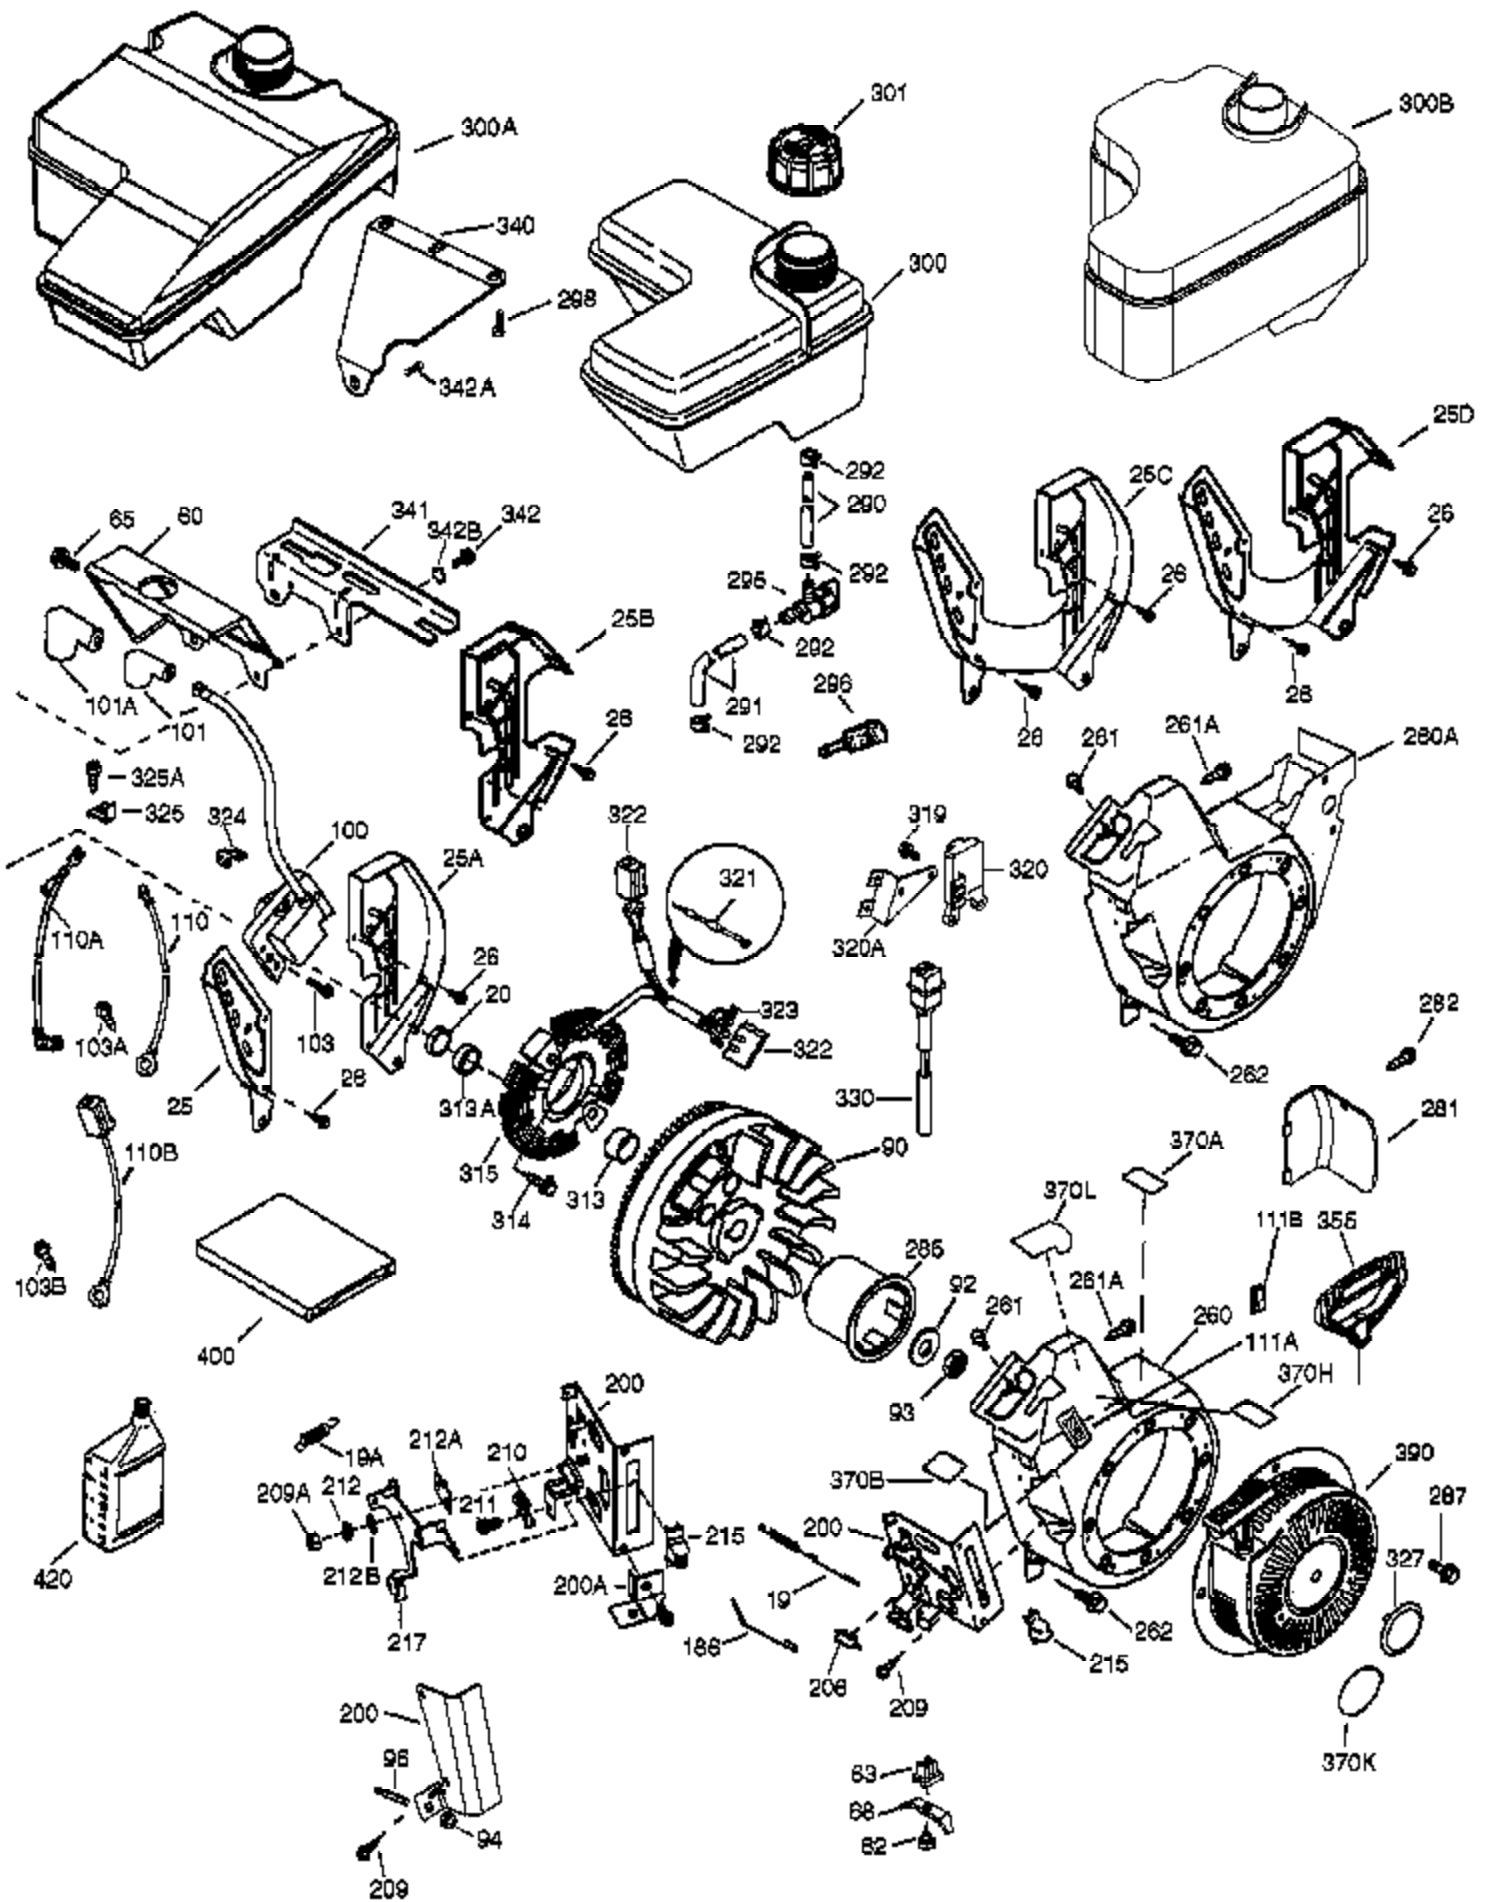

Ref #	Part Number	Qty	Description
19	37111	1	Extension Spring
19A	36741	1	Extension Spring
20	32600	1	Oil Seal
25	36621	1	Air Baffle (Left)
25A	36622	1	Air Baffle (Right)
26	30200	1	Screw, 10-24 x 9/16"
60	36623A	1	Blower Housing Extension
62	650760	1	Screw, 8-32 x 3/8"
63	28545	1	Grommet
65	30200	1	Screw, 10-24 x 9/16"
90	611205	1	Flywheel
92	650815	1	Belleville Washer
93	650816	1	Flywheel Nut
100	34443B	1	Solid State Ignition
101	610118	1	Spark Plug Cover
103	651007	2	Screw, Torx T-15, 10-24 x 15/16"
110	36681	1	Ground Wire
186	36711	1	Governor Link
200A	37249	1	Control Bracket
200	36740A	1	Control Bracket (Incl. 19A, 210 & 211)
209	650821	1	Screw, 10-32 x 1/2"
210	27793	1	Conduit Clip
211	28942	2	Screw, 10-32 x 3/8"
260	36864	1	Blower Housing
261A	650821	2	Screw, 10-32 x 1/2"
261	651008	1	Screw, 1/4-20 x 31/64"
262	651008	2	Screw, 1/4-20 x 31/64"
285	35985B	1	Starter Cup
287	0	4	Rivet (Can be purchased locally)
290	30705	1	Fuel Line
292	26460	2	Fuel Line Clamp
300	36863	1	Fuel Tank (Incl. 292 & 301)
301	36754	1	Fuel Cap
313	34080	1	Spacer
325	29443	1	Wire Clip
341	36644	1	Fuel Tank Bracket
342	651010	2	Screw, 1/4-20 x 7/8"
370K	36695	1	Starter Decal
370A	36261	1	Identification Decal
390	590736	1	Rewind Starter (NOTE: This engine could have been built with 590748 starter.)
400	36720	1	* Gasket Set (Incl. items marked PK in notes) Incl. (1) each of 26756, 27272A, 29673, 35626, 36581, 36624, 36719
420	730225	1	SAE 30 4-Cycle Engine Oil (Quart)