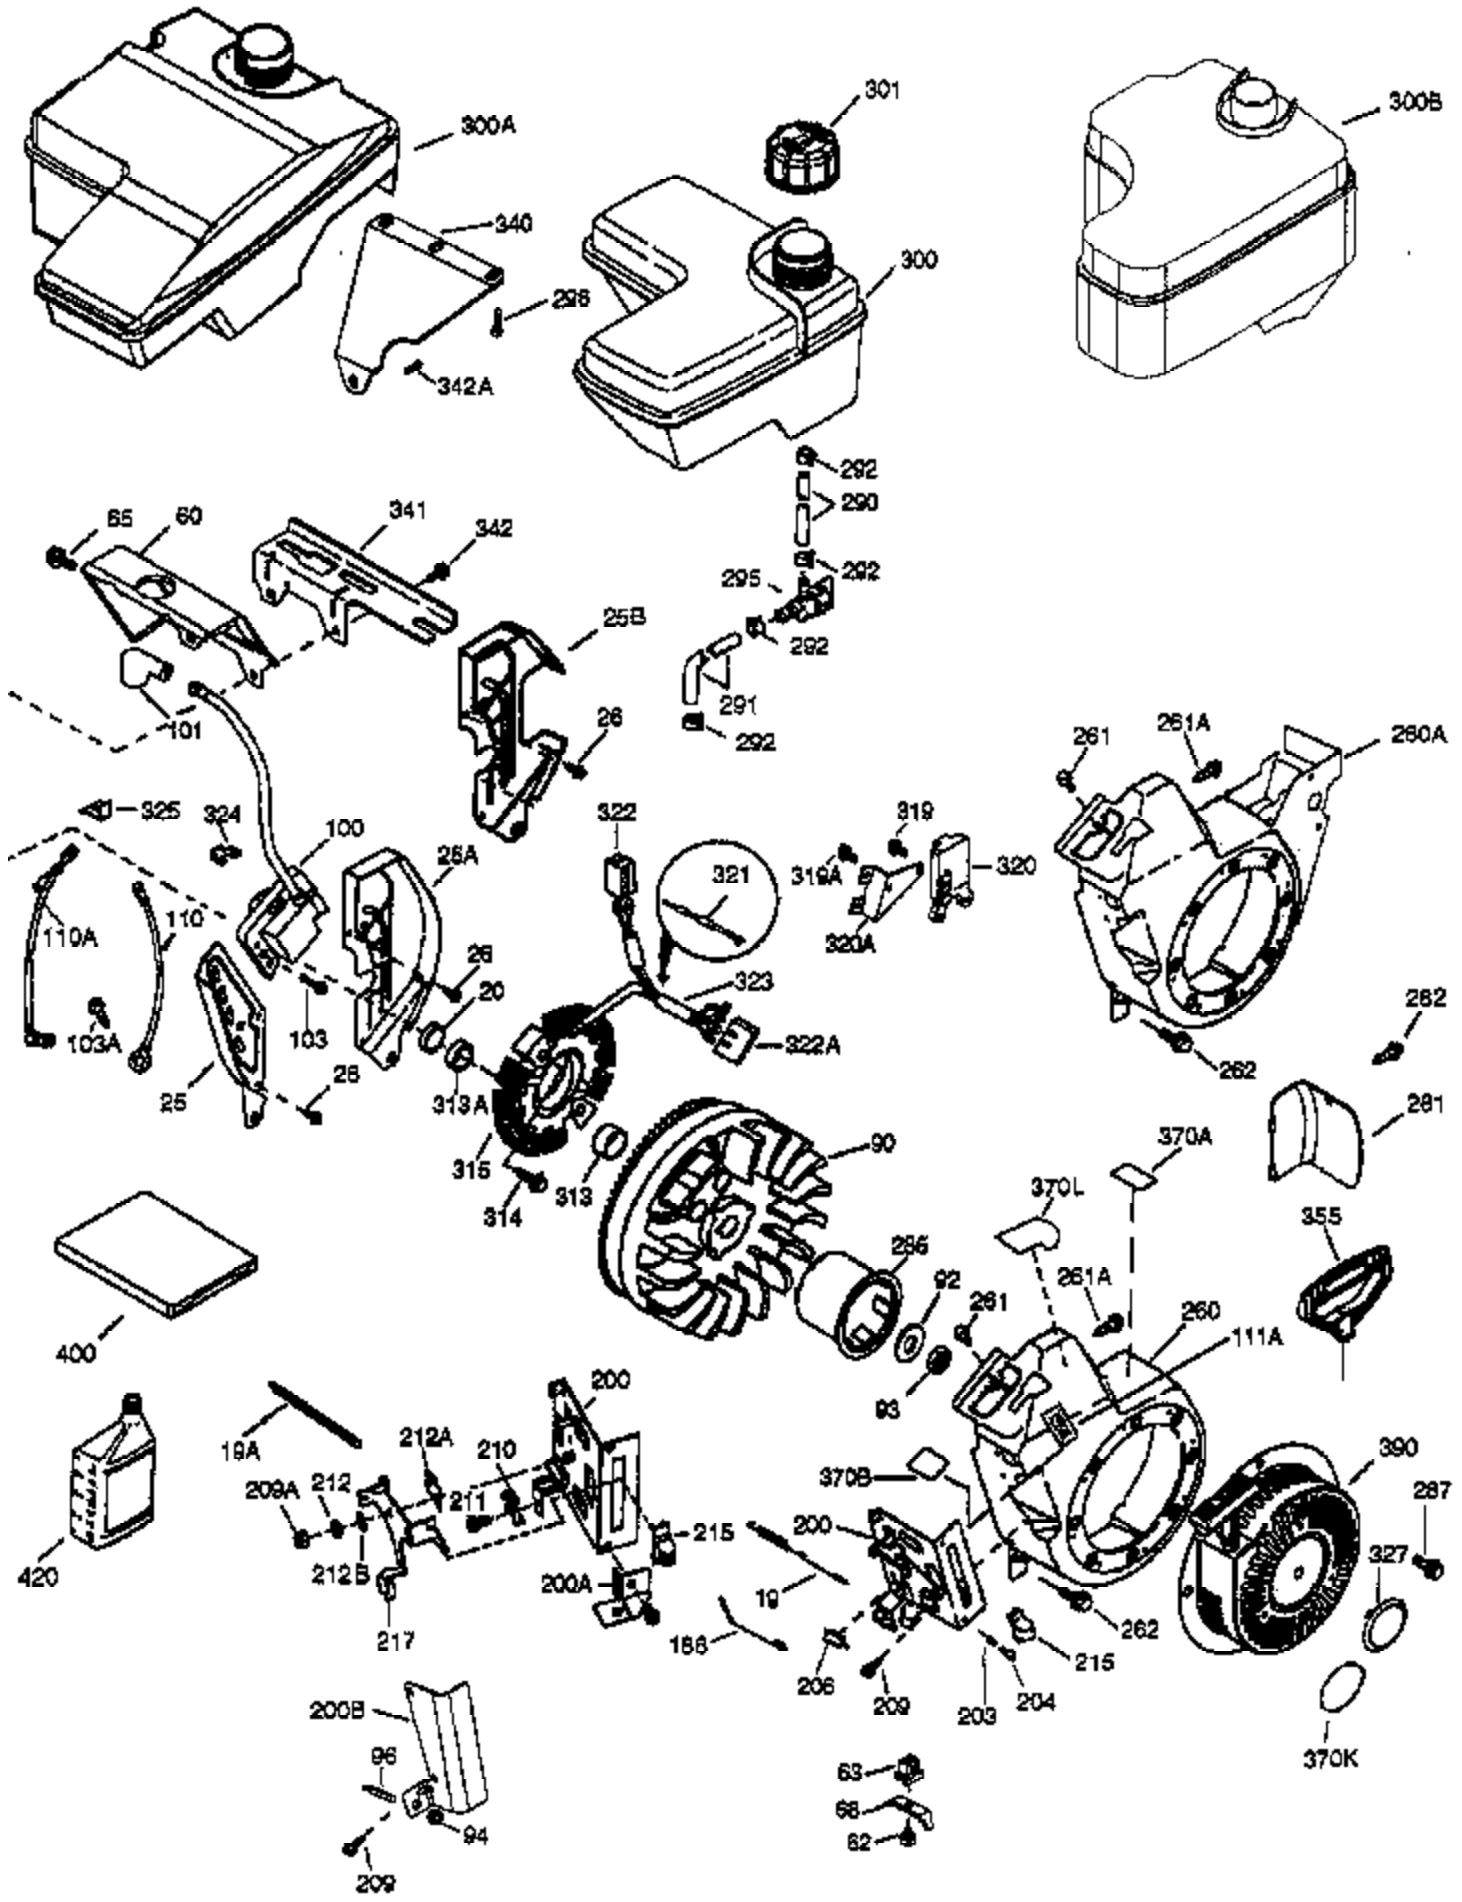

Ref #	Part Number	Qty	Description
19	37163	1	Extension Spring
20	32600	1	Oil Seal
25A	36622	1	Air Baffle (Right)
25	36621	1	Air Baffle (Left)
26	30200	1	Screw, 10-24 x 9/16"
60	36623A	1	Blower Housing Extension
65	30200	1	Screw, 10-24 x 9/16"
90	611205	1	Flywheel
92	650815	1	Belleville Washer
93	650816	1	Flywheel Nut
94	651016	1	Lock Nut, 10-32
96	30845A	1	RPM Adjusting Bolt
100	34443B	1	Solid State Ignition
101	610118	1	Spark Plug Cover
103	651007	2	Screw, Torx T-15, 10-24 x 15/16"
103A	650767	1	Screw, 8-32 x 27/64"
110	35589	1	Ground Wire
110A	36964	1	Ground Wire
111B	611226	1	Rocker Switch (On/Off/LOS)
200	37123	1	Control Bracket
209	650821	2	Screw, 10-32 x 1/2"
260	36864	1	Blower Housing
261A	650821	2	Screw, 10-32 x 1/2"
261	651008	1	Screw, 1/4-20 x 31/64"
262	651008	2	Screw, 1/4-20 x 31/64"
285	35985B	1	Starter Cup
287	0	4	Rivet (Can be purchased locally)
290	30705	1	Fuel Line
292	26460	2	Fuel Line Clamp
300	36863	1	Fuel Tank (Incl. 292 & 301)
301	36754	1	Fuel Cap (Black)
313	34080	1	Spacer
325	29443	1	Wire Clip
341	36644	1	Fuel Tank Bracket
342	651010	2	Screw, 1/4-20 x 7/8"
370K	36695	1	Starter Decal
370A	36261	1	Identification Decal
370L	36771	1	Oil Sensor Decal
390	590736	1	Rewind Starter (NOTE: This engine could have been built with 590748 starter.)
400	36720	1	* Gasket Set (Incl. items marked PK in notes) Incl. (1) each of 26756, 27272A, 29673, 35626, 36581, 36624, 36719
420	730225	1	SAE 30 4-Cycle Engine Oil (Quart)