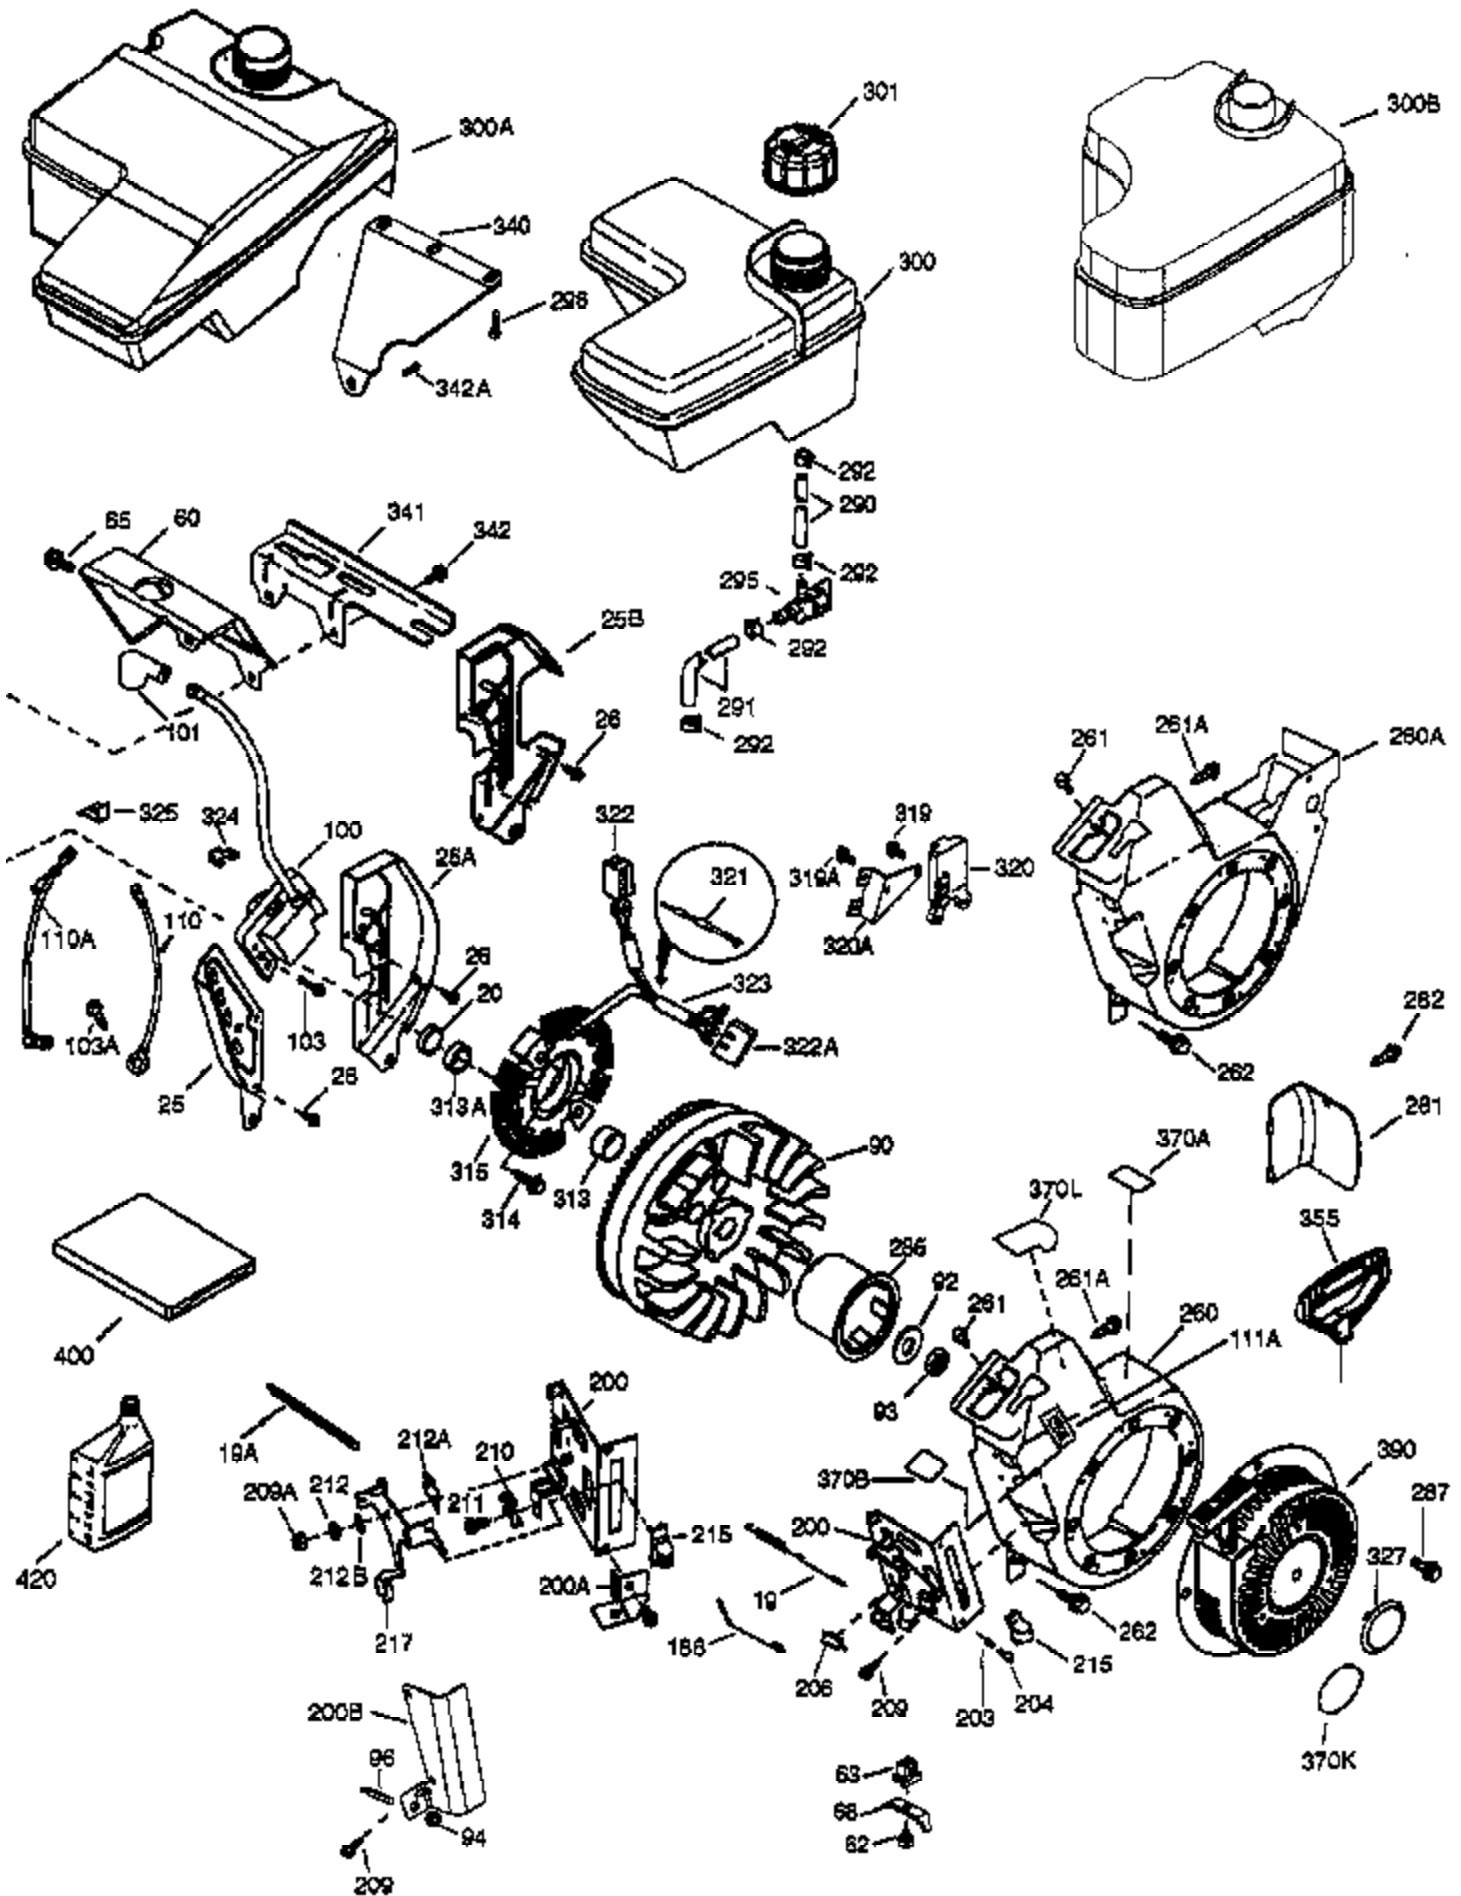

Engine Parts List #2

Ref #	Part Number	Qty	Description
19	37163	1	Extension Spring
20	32600	1	Oil Seal
25	36621	1	Air Baffle (Left)
25A	36622	1	Air Baffle (Right)
26	30200	2	Screw, 10-24 x 9/16"
60	36623A	1	Blower Housing Extension
65	30200	1	Screw, 10-24 x 9/16"
90	611205	1	Flywheel
92	650815	1	Belleville Washer
93	650816	1	Flywheel Nut
94	651016	1	Lock Nut, 10-32
96	30845A	1	RPM Adjusting Bolt
100	34443B	1	Solid State Ignition
101	610118	1	Spark Plug Cover
103	651007	2	Screw, T-15, 10-24 x 15/16"
103A	650767	1	Screw, 8-32 x 27/64"
110A	36964	1	Ground Wire
110	35589	1	Ground Wire
111A	611226	1	Rocker On/Off Switch
151A	40016A	1	Intake Valve Seal
200	37123	1	Control Bracket
209	650821	2	Screw, 10-32 x 1/2"
260	36992	1	Blower Housing
261	651008	1	Screw, 1/4-20 x 31/64"
261A	650821	2	Screw, 10-32 x 1/2"
262	651008	2	Screw, 1/4-20 x 31/64"
285	35985B	1	Starter Cup
287	0	4	Rivet (Can be purchased locally)
290	30705	1	Fuel Line
292	26460	2	Fuel Line Clamp
298	650665	2	Screw, 1/4-15 x 3/4"
300	37002	1	Fuel Tank (Incl. 292 & 301)
301	36754	1	Fuel Cap (Black)
313	34080	1	Spacer
325	37471	1	Fuel Line Bracket
325A	30200	1	Screw, 10-24 X 9/16"
327	35392	1	Starter Plug
340	37071	1	Fuel Tank Bracket
341	36644	1	Fuel Tank Bracket
342A	650738	1	Screw, 1/4-20 x 5/8"
342	651010	2	Screw, 1/4-20 x 7/8"
370A	36261	1	Identification Decal
370L	36771	1	Oil Sensor Decal
390	590736	1	Recoil Starter (NOTE: This engine could have been built with 590748 starter.)
400	36720	1	* Gasket Set (Incl. items marked PK in notes)
900	0		Replacement Engine None
900	0	1	Replacement Short Block 754320A order from 71-999