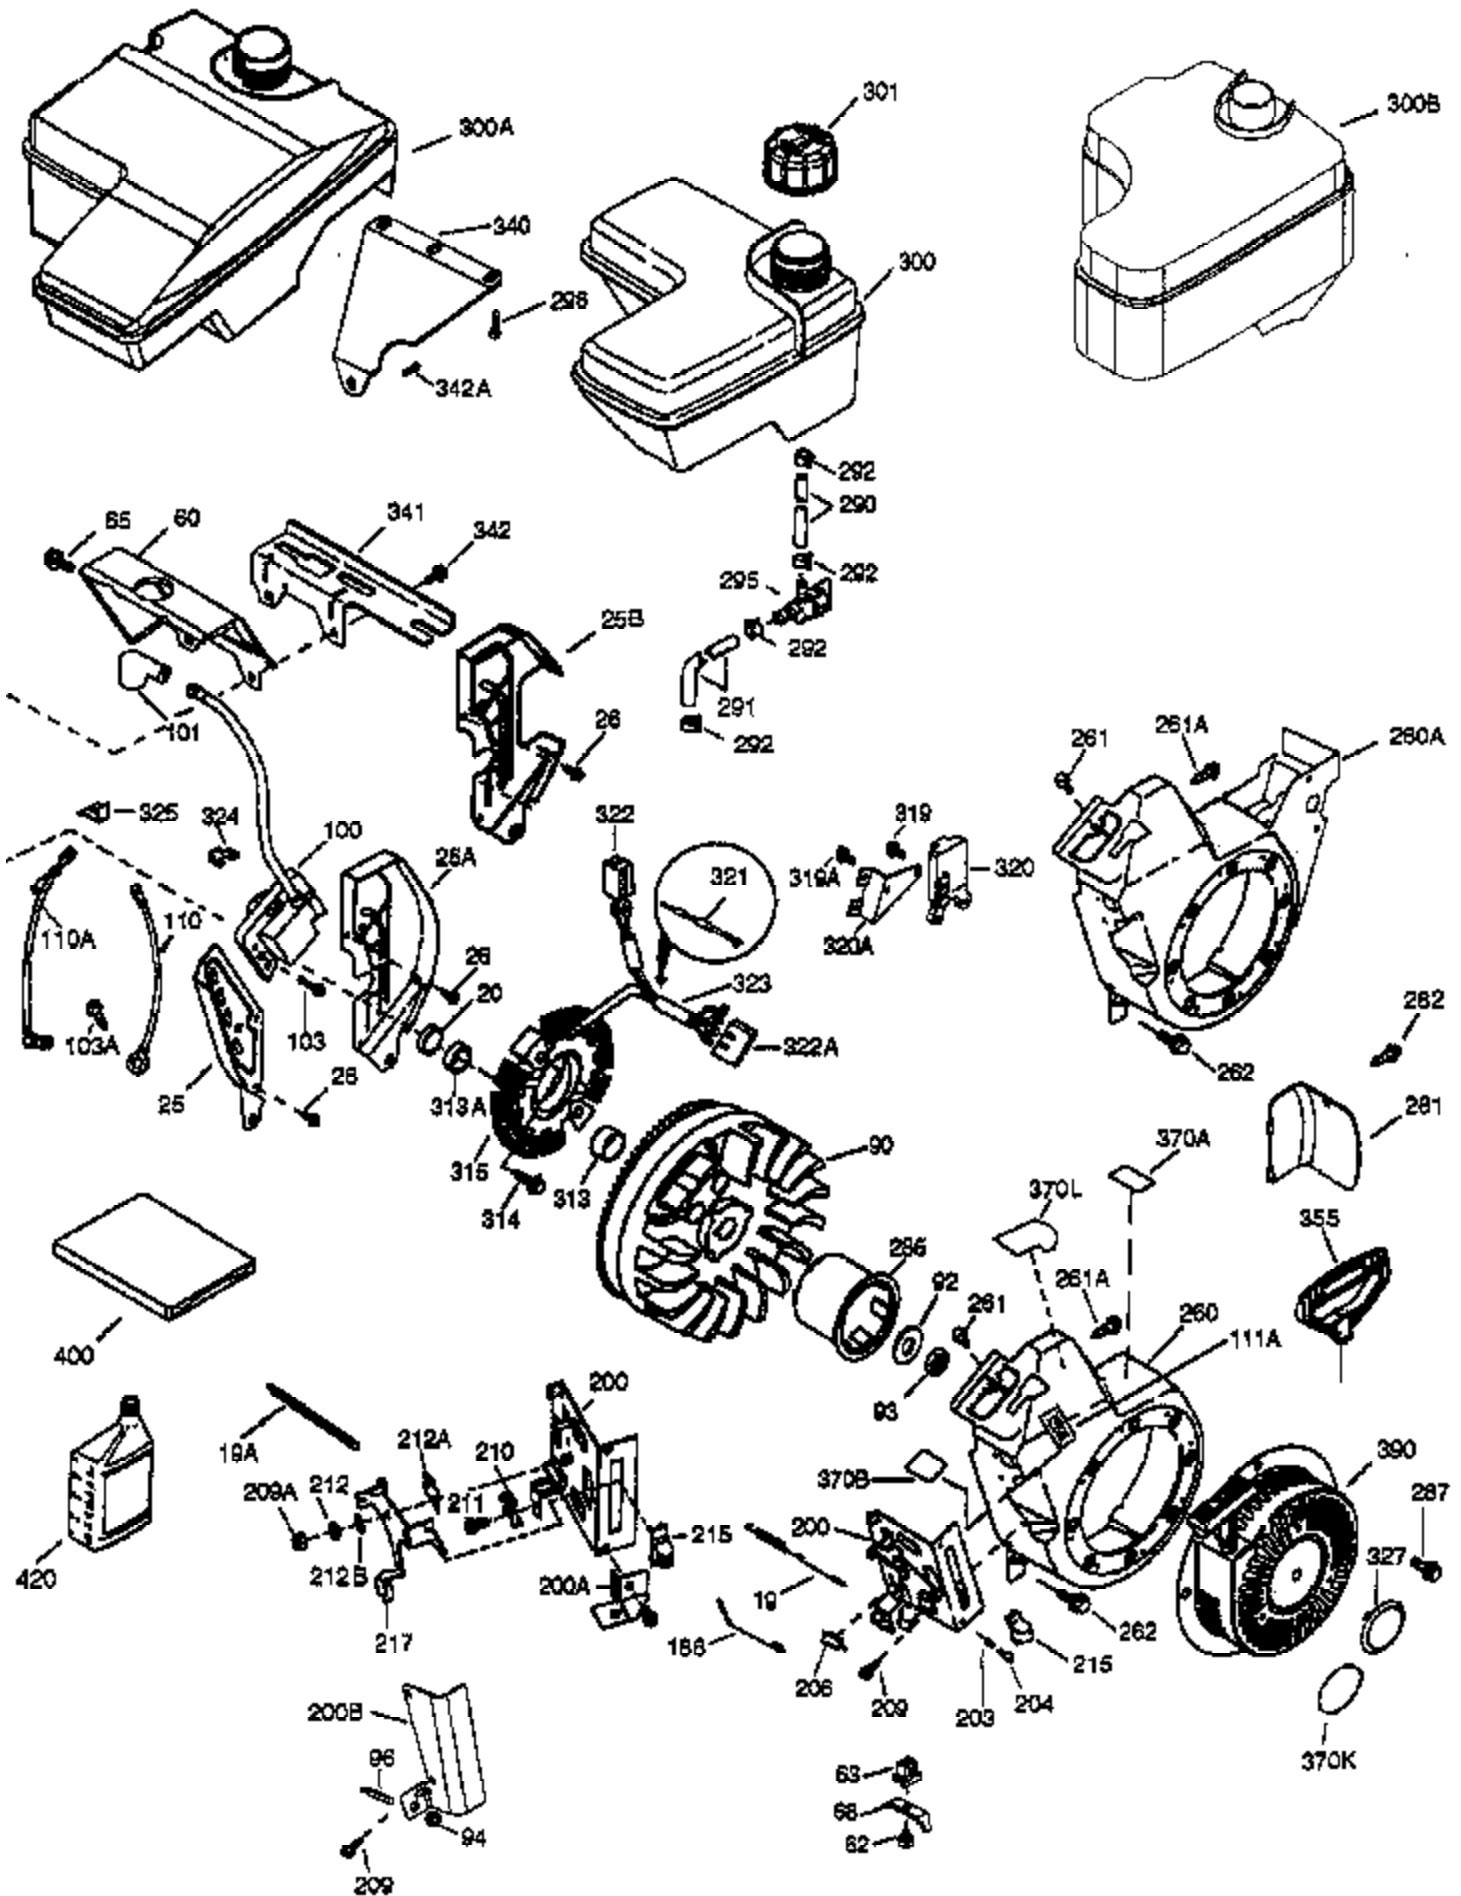

Ref #	Part Number	Qty	Description
19	37111	1	Extension Spring
19A	36741	1	Extension Spring
20	32600	1	Oil Seal
25A	36622	1	Air Baffle (Right)
25	36621	1	Air Baffle (Left)
26	30200	1	Screw, 10-24 x 9/16"
60	36623A	1	Blower Housing Extension
62	650760	1	Screw, 8-32 x 3/8"
63	28545	1	Grommet
65	30200	1	Screw, 10-24 x 9/16"
68	33356	1	Ground Terminal
90	611235	1	Flywheel
92	650815	1	Belleville Washer
93	650816	1	Flywheel Nut
100	34443B	1	Solid State Ignition
101	610118	1	Spark Plug Cover
103A	650767	1	Screw, 8-32 x 27/64"
103	651007	2	Screw, Torx T-15, 10-24 x 15/16"
110A	36964	1	Ground Wire
110	36963	1	Ground Wire
111B	611224	1	Rocker On/Off Switch
186	36711	1	Governor Link
200A	37249	1	Control Bracket
200	36740A	1	Control Bracket (Incl. 19A, 210 & 211)
209	650821	1	Screw, 10-32 x 1/2"
210	27793	1	Conduit Clip
211	28942	2	Screw, 10-32 x 3/8"
260	36864	1	Blower Housing
261A	650821	2	Screw, 10-32 x 1/2"
261	651008	1	Screw, 1/4-20 x 31/64"
262	651008	2	Screw, 1/4-20 x 31/64"
285	35985B	1	Starter Cup
287	651008	4	Screw, 1/4-20 x 31/64"
290	30705	1	Fuel Line
292	26460	2	Fuel Line Clamp
300	36863	1	Fuel Tank (Incl. 292 & 301)
301	36754	1	Fuel Cap
313A	35189	1	Spacer
313	34080	1	Spacer
314	650873	2	Screw, 1/4-20 x 3/4"
315	611104	1	Alternator Coil (3 Amp DC, 5 Amp AC) (Incl. 321, 322 & 323)
321	611161	1	Diode
322	611142	1	Connector Body
323	611118	1	Terminal
325	29443	1	Wire Clip
341	36644	1	Fuel Tank Bracket
342	651010	2	Screw, 1/4-20 x 7/8"
370K	36695	1	Starter Decal
370A	36261	1	Identification Decal
390	590746	1	Rewind Starter (NOTE: This engine could have been built with 590704 starter.)
400	36720	1	* Gasket Set (Incl. items marked PK in notes) Incl. (1) each of 26756, 27272A, 29673, 35626, 36581, 36624, 36719
420	730225		SAE 30 4-Cycle Engine Oil (Quart)