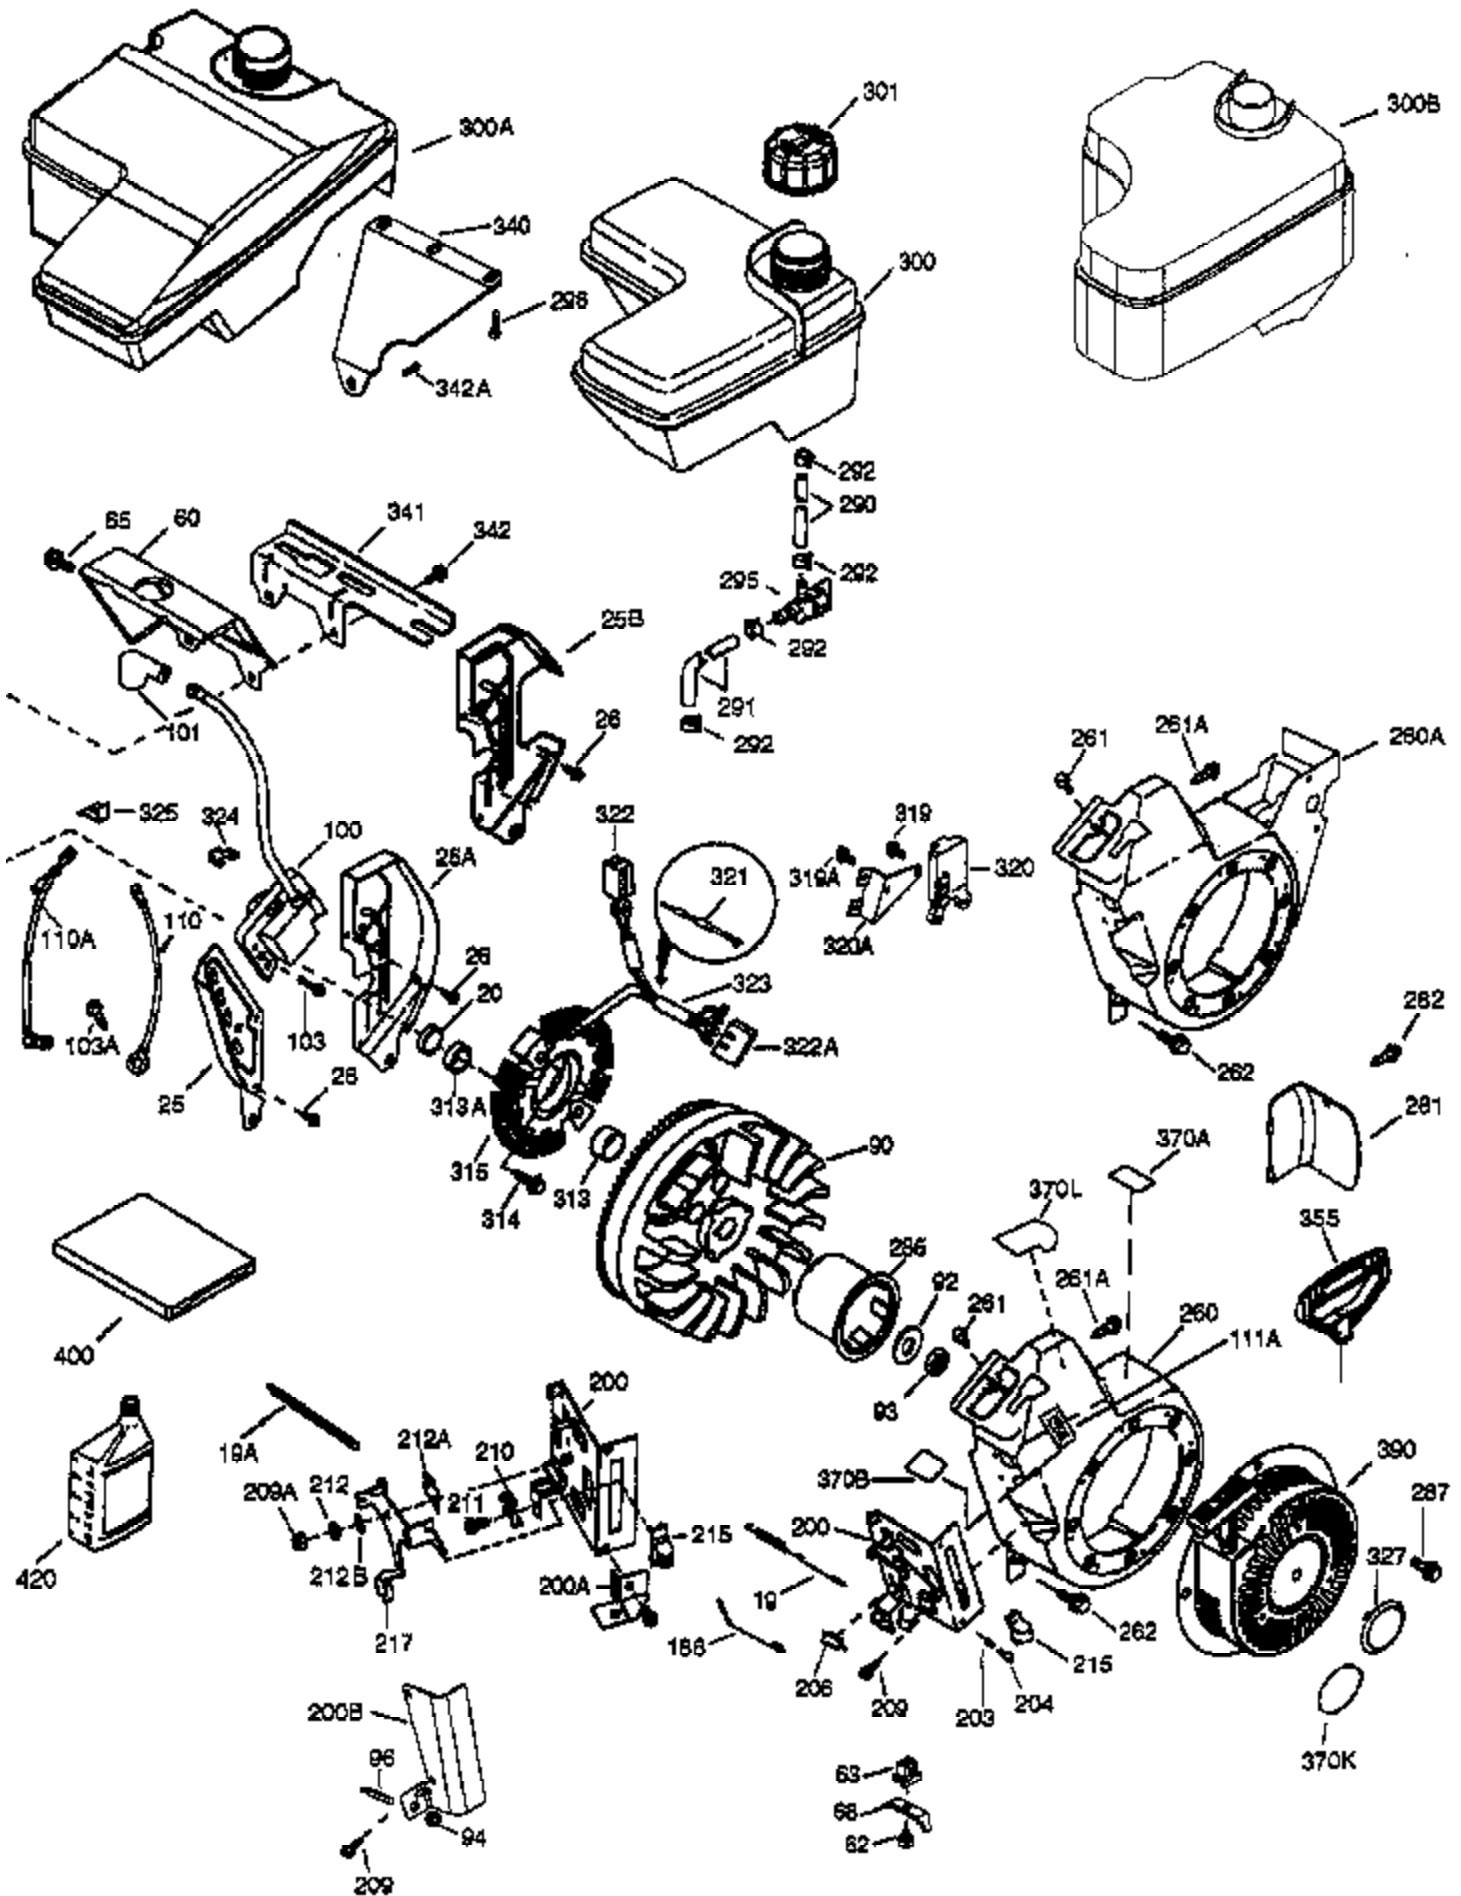

Ref #	Part Number	Qty	Description
19	37163	1	Extension Spring
20	32600	1	Oil Seal
25A	36622	1	Air Baffle (Right)
25	36621	1	Air Baffle (Left)
26	30200	1	Screw, 10-24 x 9/16"
60	36623A	1	Blower Housing Extension
65	30200	1	Screw, 10-24 x 9/16"
90	611205	1	Flywheel
92	650815	1	Belleville Washer
93	650816	1	Flywheel Nut
94	651016	1	Lock Nut, 10-32
96	30845A	1	RPM Adjusting Bolt
100	34443B	1	Solid State Ignition
101	610118	1	Spark Plug Cover
103A	650767	1	Screw, 8-32 x 27/64"
103	651007	2	Screw, T-15, 10-24 x 15/16"
110	35589	1	Ground Wire
110A	36964	1	Ground Wire
111A	611224	1	Rocker On/Off Switch
151A	40016A	1	Intake Valve Seal
200	37123	1	Control Bracket
209	650821	2	Screw, 10-32 x 1/2"
260	36864	1	Blower Housing
261A	650821	2	Screw, 10-32 x 1/2"
261	651008	1	Screw, 1/4-20 x 31/64"
262	651008	2	Screw, 1/4-20 x 31/64"
285	35985B	1	Starter Cup
287	0	4	Rivet (Can be purchased locally)
290	30705	1	Fuel Line
292	26460	2	Fuel Line Clamp
300	37048	1	Fuel Tank (Incl. 292 & 301)
301	36754	1	Fuel Cap (Black)
313	34080	1	Spacer
325	37471	1	Fuel Line Bracket
325A	37471	1	Screw, 10-24 x 9/16"
341	36644	1	Fuel Tank Bracket
342	651010	2	Screw, 1/4-20 x 7/8"
370A	36261	1	Lubrication Decal
370K	36695	1	Starter Decal
390	590748	1	Rewind Starter (NOTE: This engine could have been built with 590732 starter.)
400	36720	1	* Gasket Set (Incl. items marked PK in notes)
420	730225	1	SAE 30 4-Cycle Engine Oil (Quart)