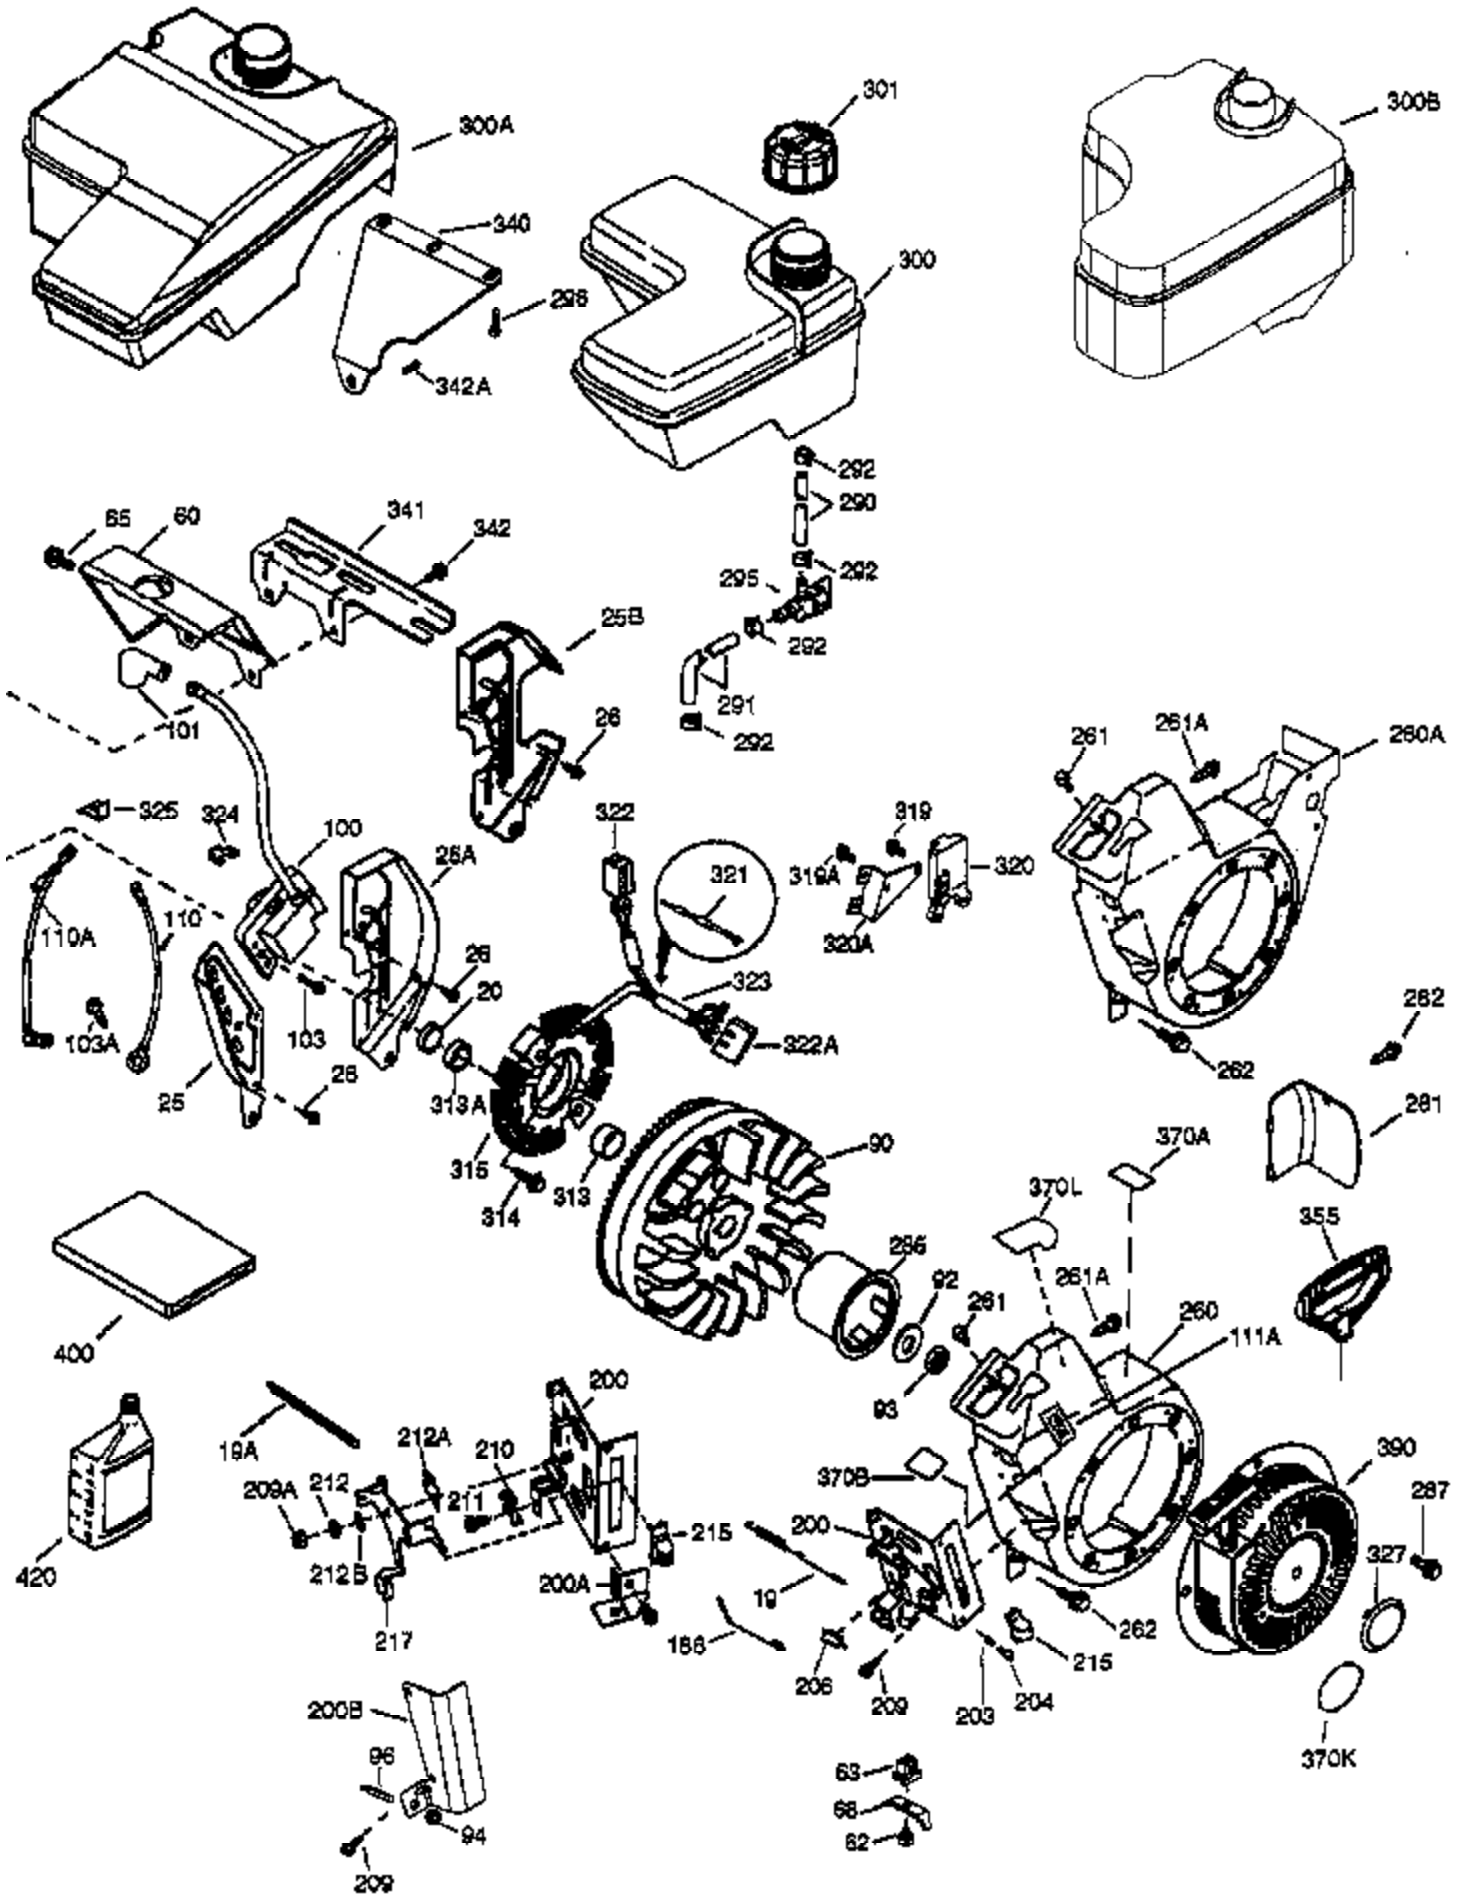

Ref #	Part Number	Qty	Description
19	37163	1	Extension Spring
20	32600	1	Oil Seal
25A	36622	1	Air Baffle (Right)
25	36621	1	Air Baffle (Left)
26	30200	1	Screw, 10-24 x 9/16"
60	36623A	1	Blower Housing Extension
65	30200	1	Screw, 10-24 x 9/16"
90	611205	1	Flywheel
92	650815	1	Belleville Washer
93	650816	1	Flywheel Nut
94	651016	1	Lock Nut, 10-32
96	30845A	1	RPM Adjusting Bolt
100	34443B	1	Solid State Ignition
101	610118	1	Spark Plug Cover
103A	650767	1	Screw, 8-32 x 27/64"
103	651007	2	Screw, Torx T-15, 10-24 x 15/16"
110A	36964	1	Ground Wire
110	35589	1	Ground Wire
111B	611224	1	Rocker On/Off Switch
200	37123	1	Control Bracket
209	650821	2	Screw, 10-32 x 1/2"
260	36864	1	Blower Housing
261	651008	1	Screw, 1/4-20 x 31/64"
261A	650821	2	Screw, 10-32 x 1/2"
262	651008	2	Screw, 1/4-20 x 31/64"
285	35985B	1	Starter Cup
287	0	4	Rivet (Can be purchased locally)
290	30705	1	Fuel Line
292	26460	2	Fuel Line Clamp
300	37048	1	Fuel Tank (Incl. 292 & 301)
301	36754	1	Fuel Cap (Black)
313	34080	1	Spacer
325	29443	1	Wire Clip
341	36644	1	Fuel Tank Bracket
342	651010	2	Screw, 1/4-20 x 7/8"
370A	36261	1	Identification Decal
370K	36695	1	Starter Decal
390	590736	1	Rewind Starter (NOTE: This engine could have been built with 590748 starter.)
400	36720	1	* Gasket Set (Incl. items marked PK in notes) Incl. (1) each of 26756, 27272A, 29673, 35626, 36581, 36624, 36719
420	730225	1	SAE 30 4-Cycle Engine Oil (Quart)