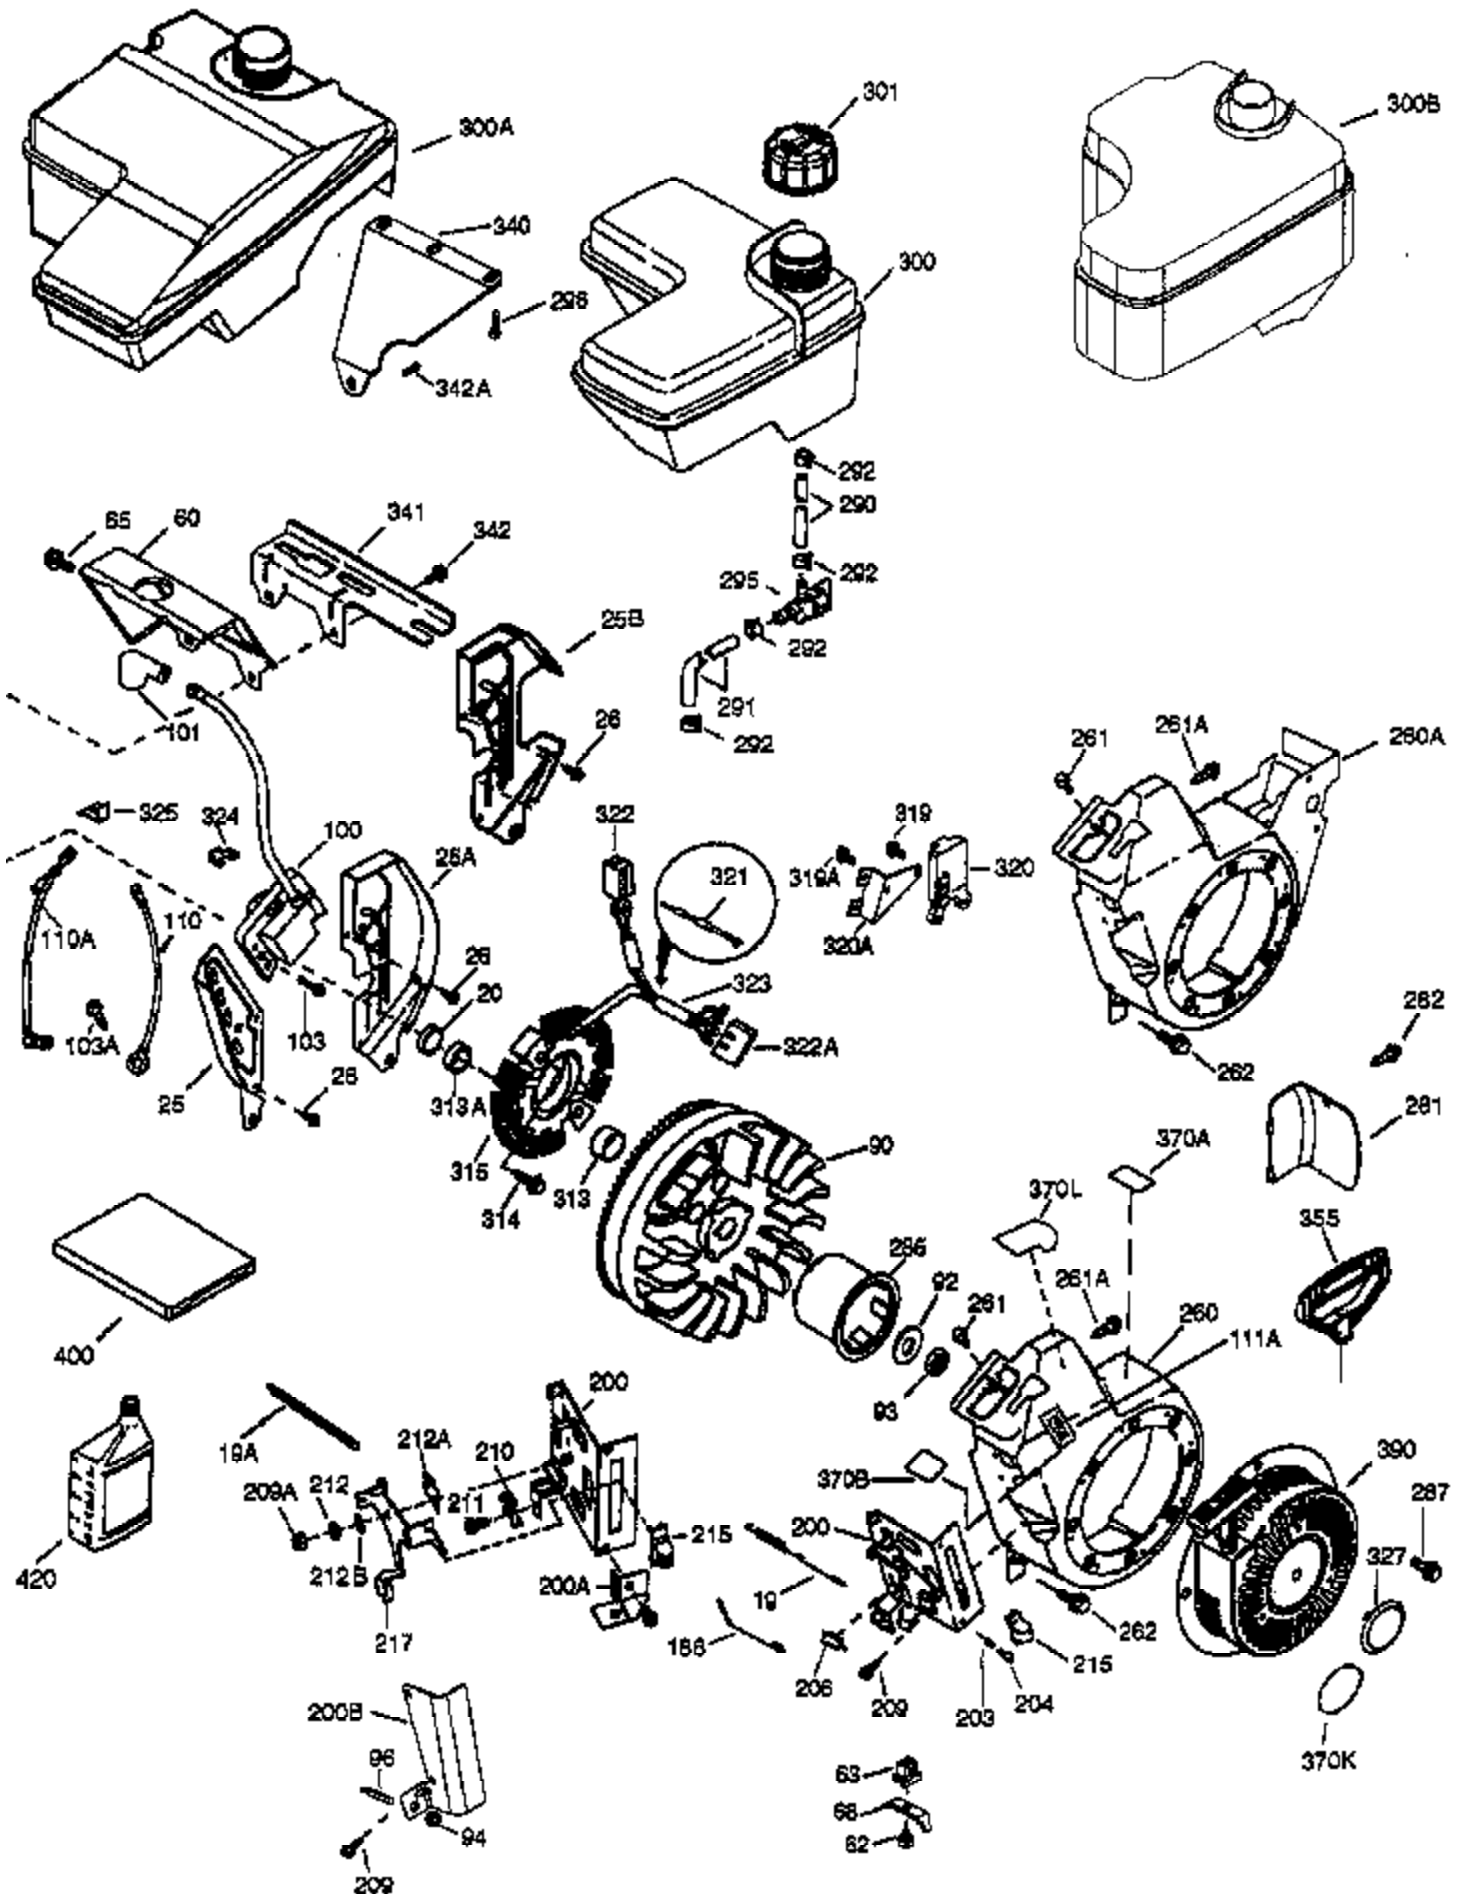

Ref #	Part Number	Qty	Description
19	37111	1	Extension Spring
20	32600	1	Oil Seal
25A	36622	1	Air Baffle (Right)
25	36621	1	Air Baffle (Left)
26	30200	1	Screw, 10-24 x 9/16"
60	36623A	1	Blower Housing Extension
65	30200	1	Screw, 10-24 x 9/16"
90	611205	1	Flywheel
92	650815	1	Belleville Washer
93	650816	1	Flywheel Nut
100	34443B	1	Solid State Ignition
101	610118	1	Spark Plug Cover
103	651007	2	Screw, Torx T-15, 10-24 x 15/16"
110	36054	1	Ground Wire
151A	40016A	1	Intake Valve Seal
186	36711	1	Governor Link
200	36736	1	Control Bracket (Incl. 206 & 215)
206	610973	1	Terminal
209	650821	1	Screw, 10-32 x 1/2"
215	36638	1	Control Knob
260	36864	1	Blower Housing
261A	650821	2	Screw, 10-32 x 1/2"
261	651008	1	Screw, 1/4-20 x 31/64"
262	651008	2	Screw, 1/4-20 x 31/64"
285	35985B	1	Starter Cup
287	0	4	Rivet (Can be purchased locally)
290	30705	1	Fuel Line
292	26460	2	Fuel Line Clamp
300	36863	1	Fuel Tank Assembly
301	36246	1	Fuel Cap
313	34080	1	Spacer
325	37471	1	Fuel Line Bracket
325A	30200	1	Screw, 10-24 X 9/16"
341	36644		Fuel Tank Bracket
342	651010	2	Screw, 1/4-20 x 7/8"
370A	36261	1	Lubrication Decal
370B	35703	1	Speed Control Decal
370K	36695	1	Starter Decal
390	590736	1	Rewind Starter (NOTE: This engine could have been built with 590748 starter.)
400	36720	1	* Gasket Set (Incl. items marked PK in notes) Incl. (1) each of 26756, 27272A, 29673, 35626, 36581, 36624, 36719
420	730225		SAE 30 4-Cycle Engine Oil (Quart)