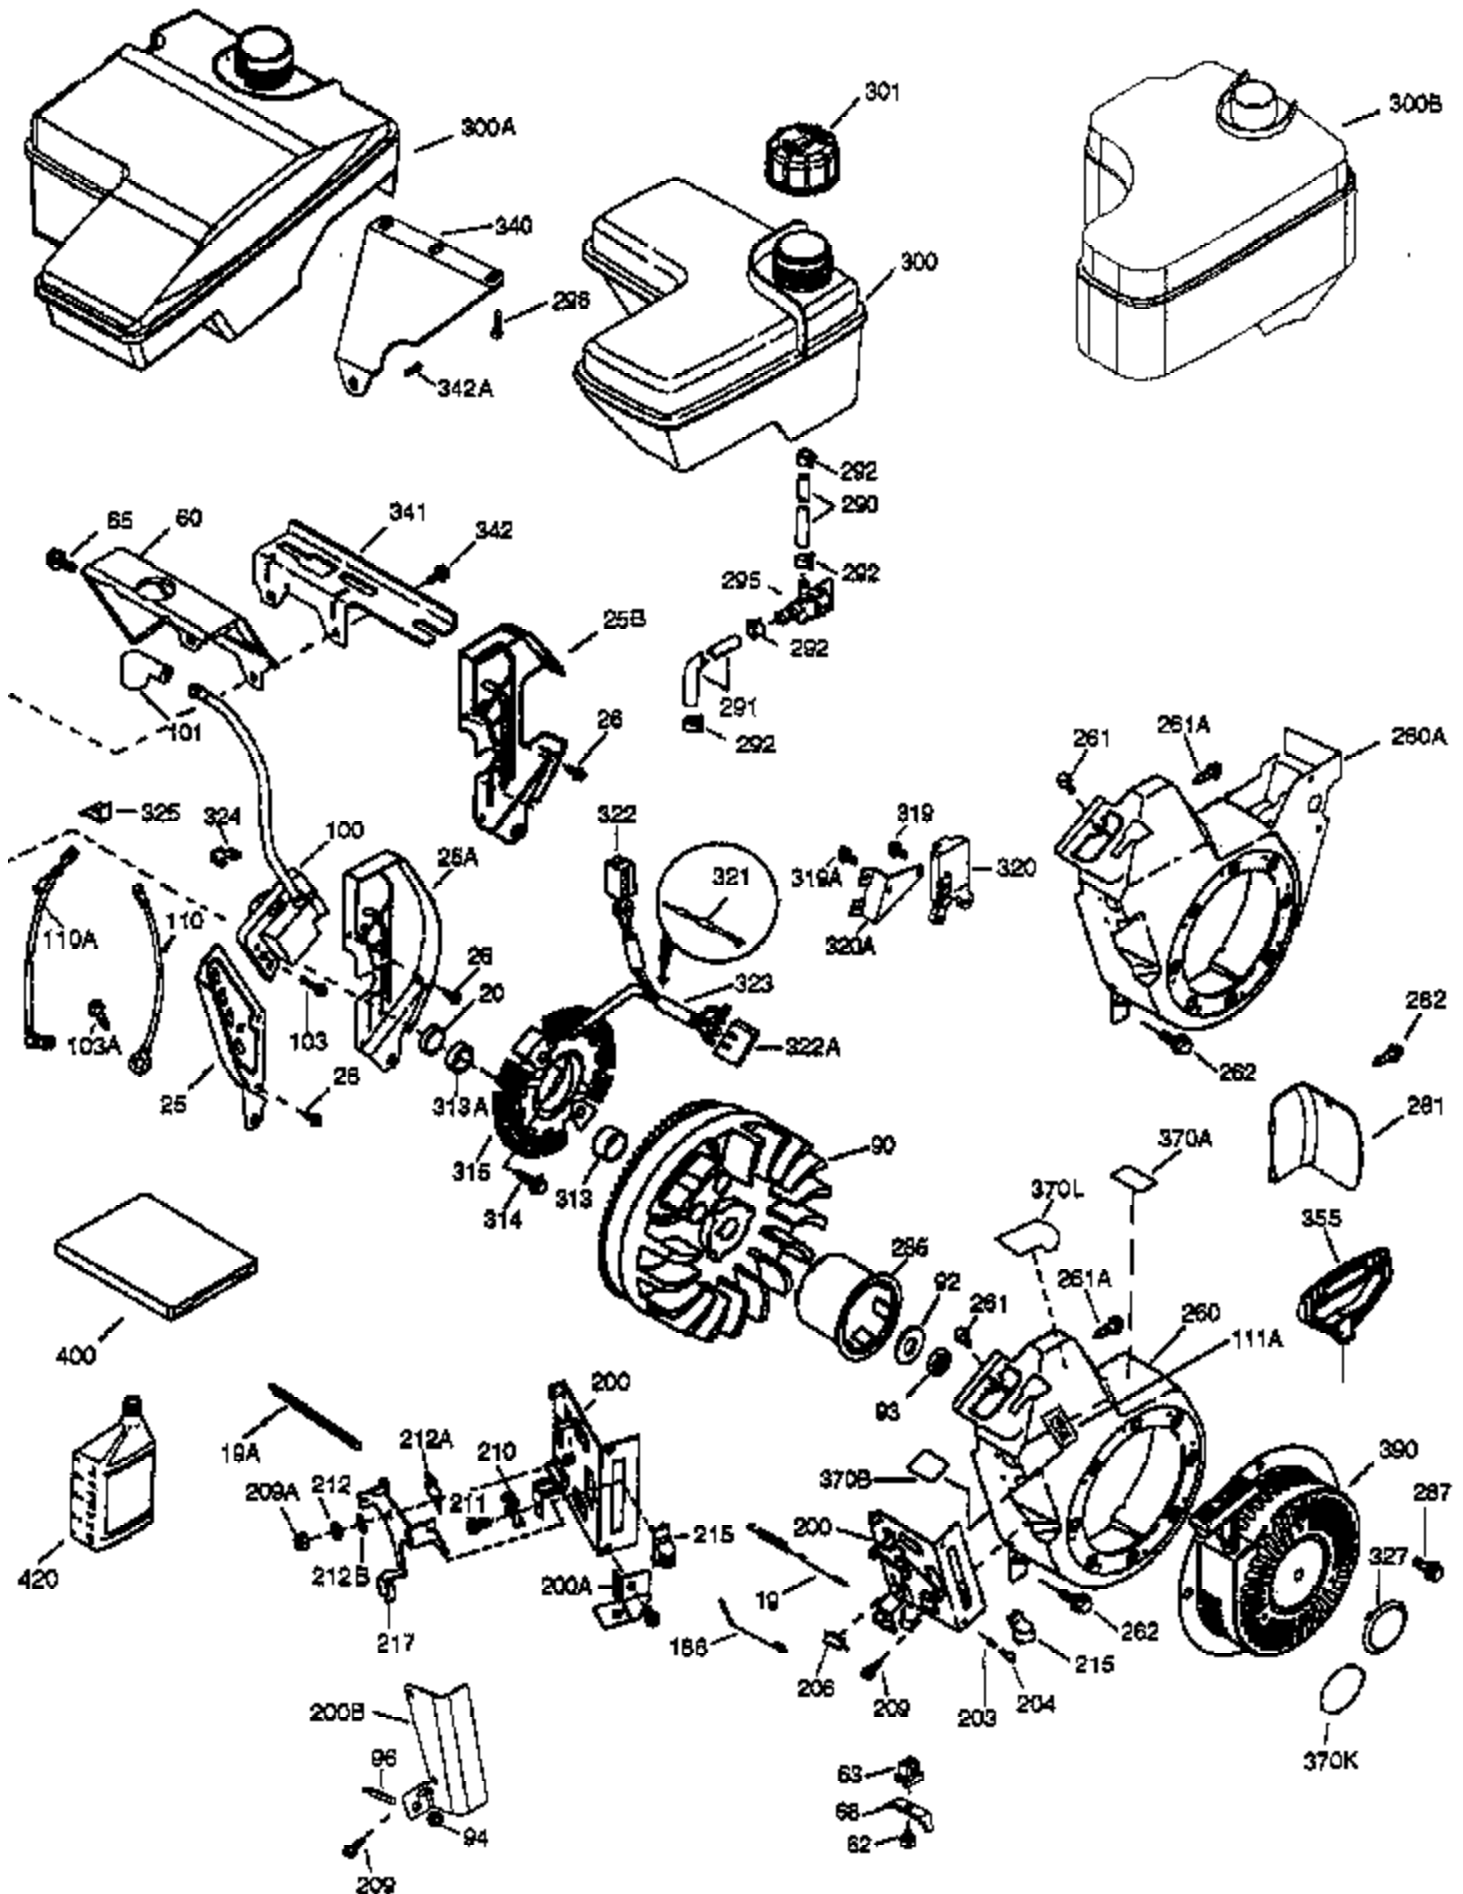

Ref #	Part Number	Qty	Description
19	37111	1	Extension Spring
19A	36741	1	Extension Spring
20	32600	1	Oil Seal
25	36621	1	Air Baffle (Left)
25A	36622	1	Air Baffle (Right)
26	30200	1	Screw, 10-24 x 9/16"
60	36623A	1	Blower Housing Extension
62	650760	1	Screw, 8-32 x 3/8"
63	28545	1	Grommet
65	30200	1	Screw, 10-24 x 9/16"
68	33356	1	Ground Terminal
90	611205	1	Flywheel
92	650815	1	Belleville Washer
93	650816	1	Flywheel Nut
100	34443B	1	Solid State Ignition
101	610118	1	Spark Plug Cover
103	651007	2	Screw, Torx T-15, 10-24 x 15/16"
110	36681	1	Ground Wire
186	36711	1	Governor Link
200	36740A	1	Control Bracket (Incl. 19A, 210 & 211)
200A	37249	1	Control Bracket
209	650821	1	Screw, 10-32 x 1/2"
210	27793	1	Conduit Clip
211	28942	2	Screw, 10-32 x 3/8"
260	36864	1	Blower Housing
261A	650821	2	Screw, 10-32 x 1/2"
261	651008	1	Screw, 1/4-20 x 31/64"
262	651008	2	Screw, 1/4-20 x 31/64"
285	35985B	1	Starter Cup
287	0	4	Rivet (Can be purchased locally)
290	30705	1	Fuel Line
292	26460	1	Fuel Line Clamp
300	36863	1	Fuel Tank (Incl. 292 & 301)
301	36754	1	Fuel Cap
313	34080	1	Spacer
325	29443	1	Wire Clip
341	36644	1	Fuel Tank Bracket
342	651010	2	Screw, 1/4-20 x 7/8"
370A	36261	1	Lubrication Decal
370K	36695	1	Starter Decal
390	590736	1	Rewind Starter (NOTE: This engine could have been built with 590748 starter.)
400	36720	1	* Gasket Set (Incl. items marked PK in notes) Incl. (1) each of 26756, 27272A, 29673, 35626, 36581, 36624, 36719
420	730225	1	SAE 30 4-Cycle Engine Oil (Quart)