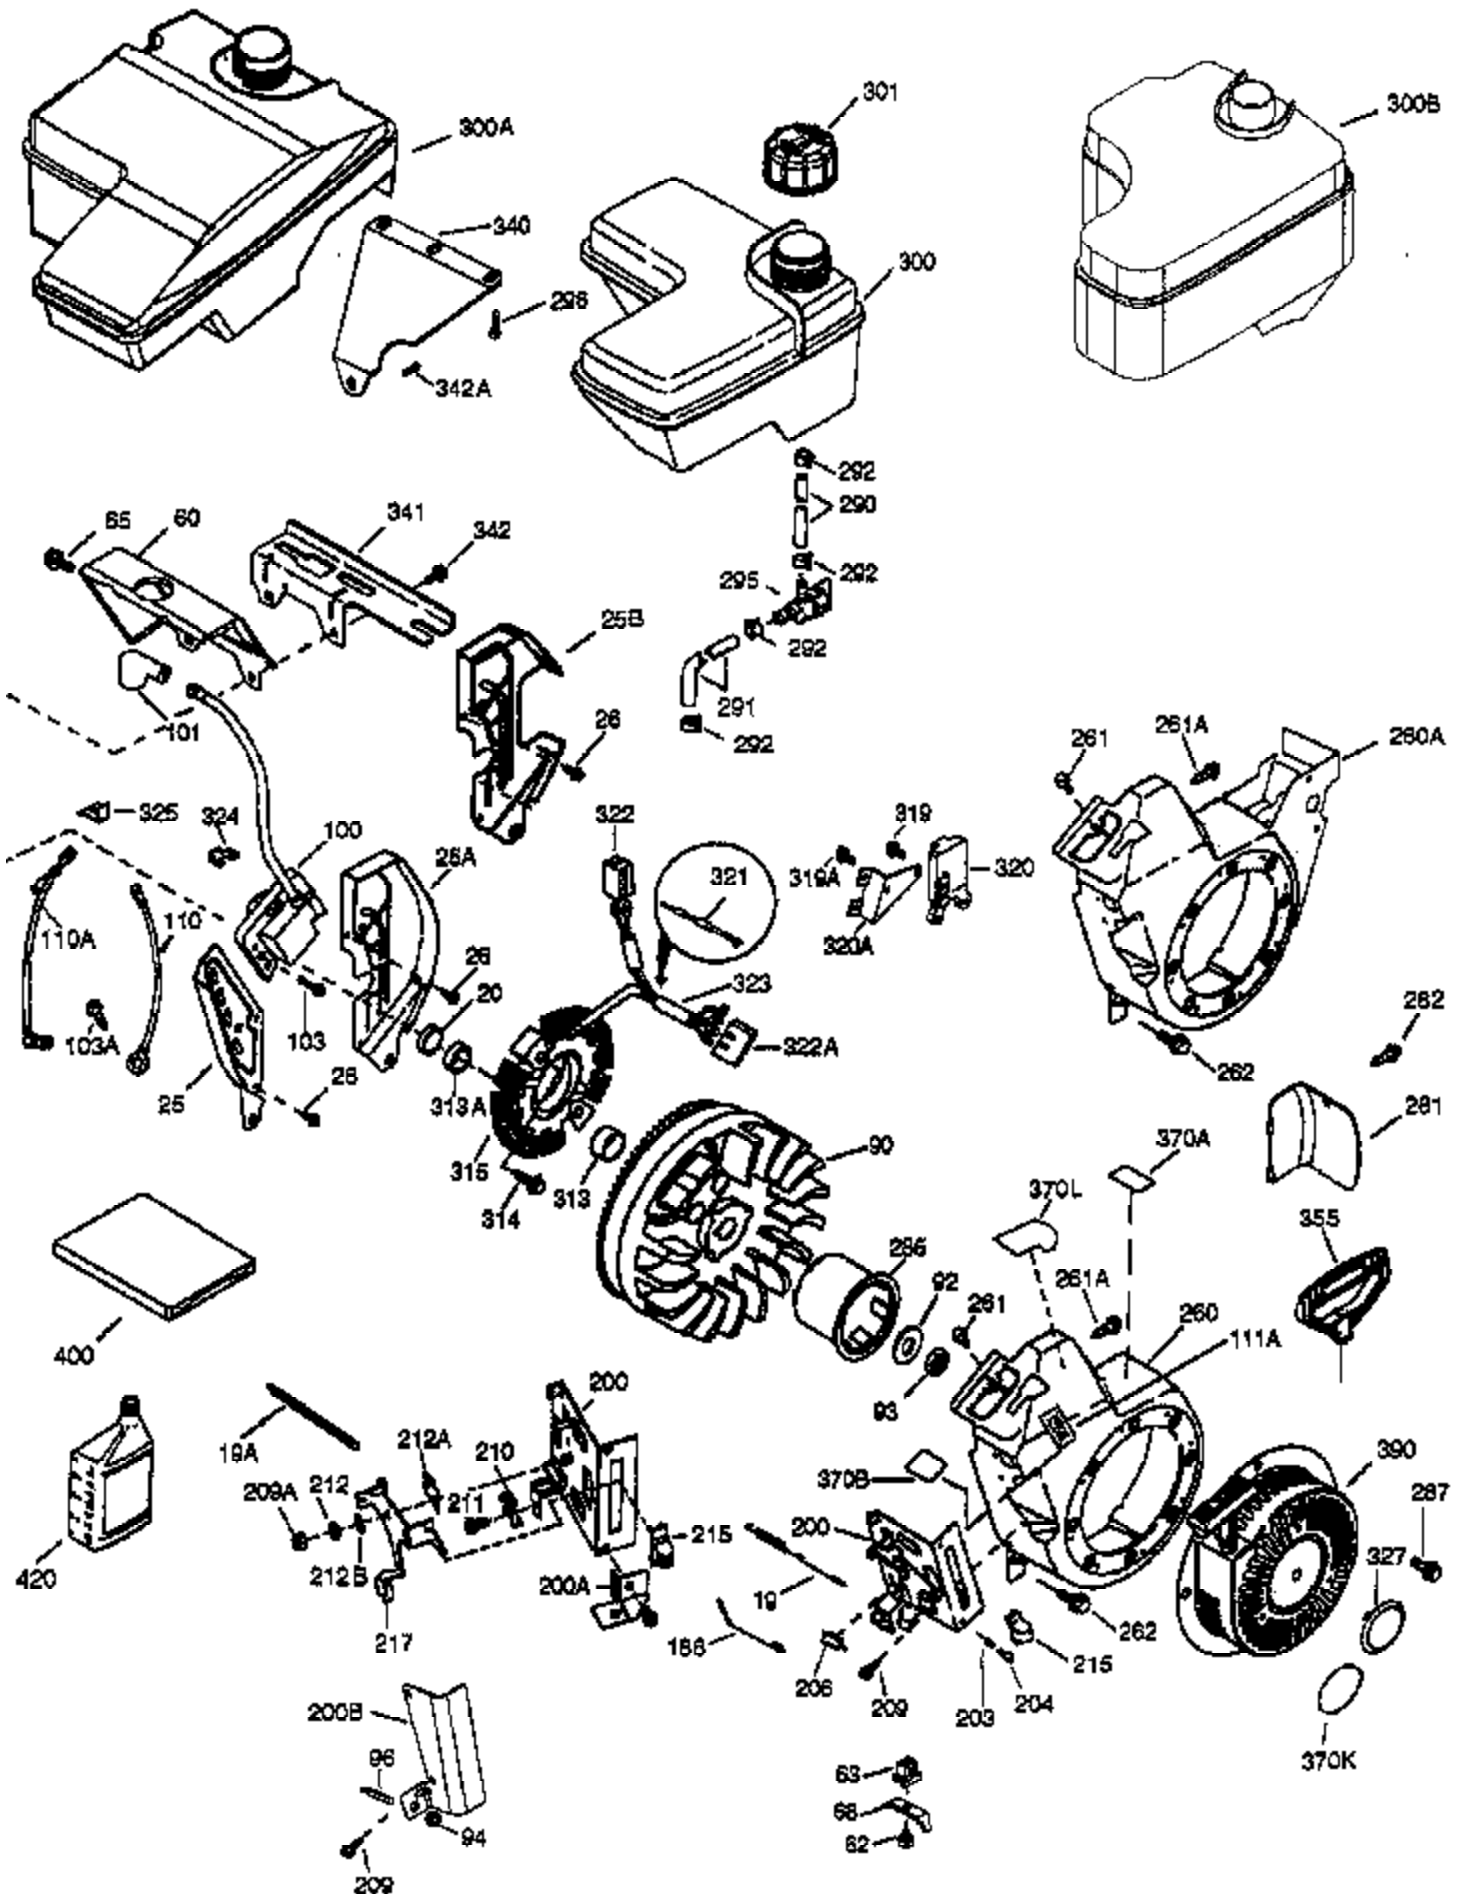

Ref #	Part Number	Qty	Description
19	37111	1	Extension Spring
19A	36741	1	Extension Spring
20	32600	1	Oil Seal
25	36621	1	Air Baffle (Left)
25A	36622	1	Air Baffle (Right)
26	30200	1	Screw, 10-24 x 9/16"
60	36623A	1	Blower Housing Extension
62	650760	1	Screw, 8-32 x 3/8"
63	28545	1	Grommet
65	30200	1	Screw, 10-24 x 9/16"
68	33356	1	Ground Terminal
90	611205	1	Flywheel
92	650815	1	Belleville Washer
93	650816	1	Flywheel Nut
100	34443B	1	Solid State Ignition
101	610118	1	Spark Plug Cover
103	651007	2	Screw, Torx T-15, 10-24 x 15/16"
110	36681	1	Ground Wire
186	36711	1	Governor Link
200	36740A	1	Control Bracket (Incl. 19A, 210 & 211)
200A	37249	1	Control Bracket
209	650821	1	Screw, 10-32 x 1/2"
210	27793	1	Conduit Clip
211	28942	2	Screw, 10-32 x 3/8"
260	36864	1	Blower Housing
261A	650821	2	Screw, 10-32 x 1/2"
261	651008	1	Screw, 1/4-20 x 31/64"
262	651008	2	Screw, 1/4-20 x 31/64"
285	35985B	1	Starter Cup
287	0	4	Rivet (Can be purchased locally)
290	30705	1	Fuel Line
292	26460	1	Fuel Line Clamp
300	36863	1	Fuel Tank (Incl. 292 & 301)
301	36754	1	Fuel Cap
313	34080	1	Spacer
325	29443	1	Wire Clip
341	36644	1	Fuel Tank Bracket
342	651010	2	Screw, 1/4-20 x 7/8"
370A	36261	1	Lubrication Decal
370K	36695	1	Starter Decal
390	590736	1	Rewind Starter (NOTE: This engine could have been built with 590748 starter.)
400	36720	1	* Gasket Set (Incl. items marked PK in notes) Incl. (1) each of 26756, 27272A, 29673, 35626, 36581, 36624, 36719
420	730225	1	SAE 30 4-Cycle Engine Oil (Quart)