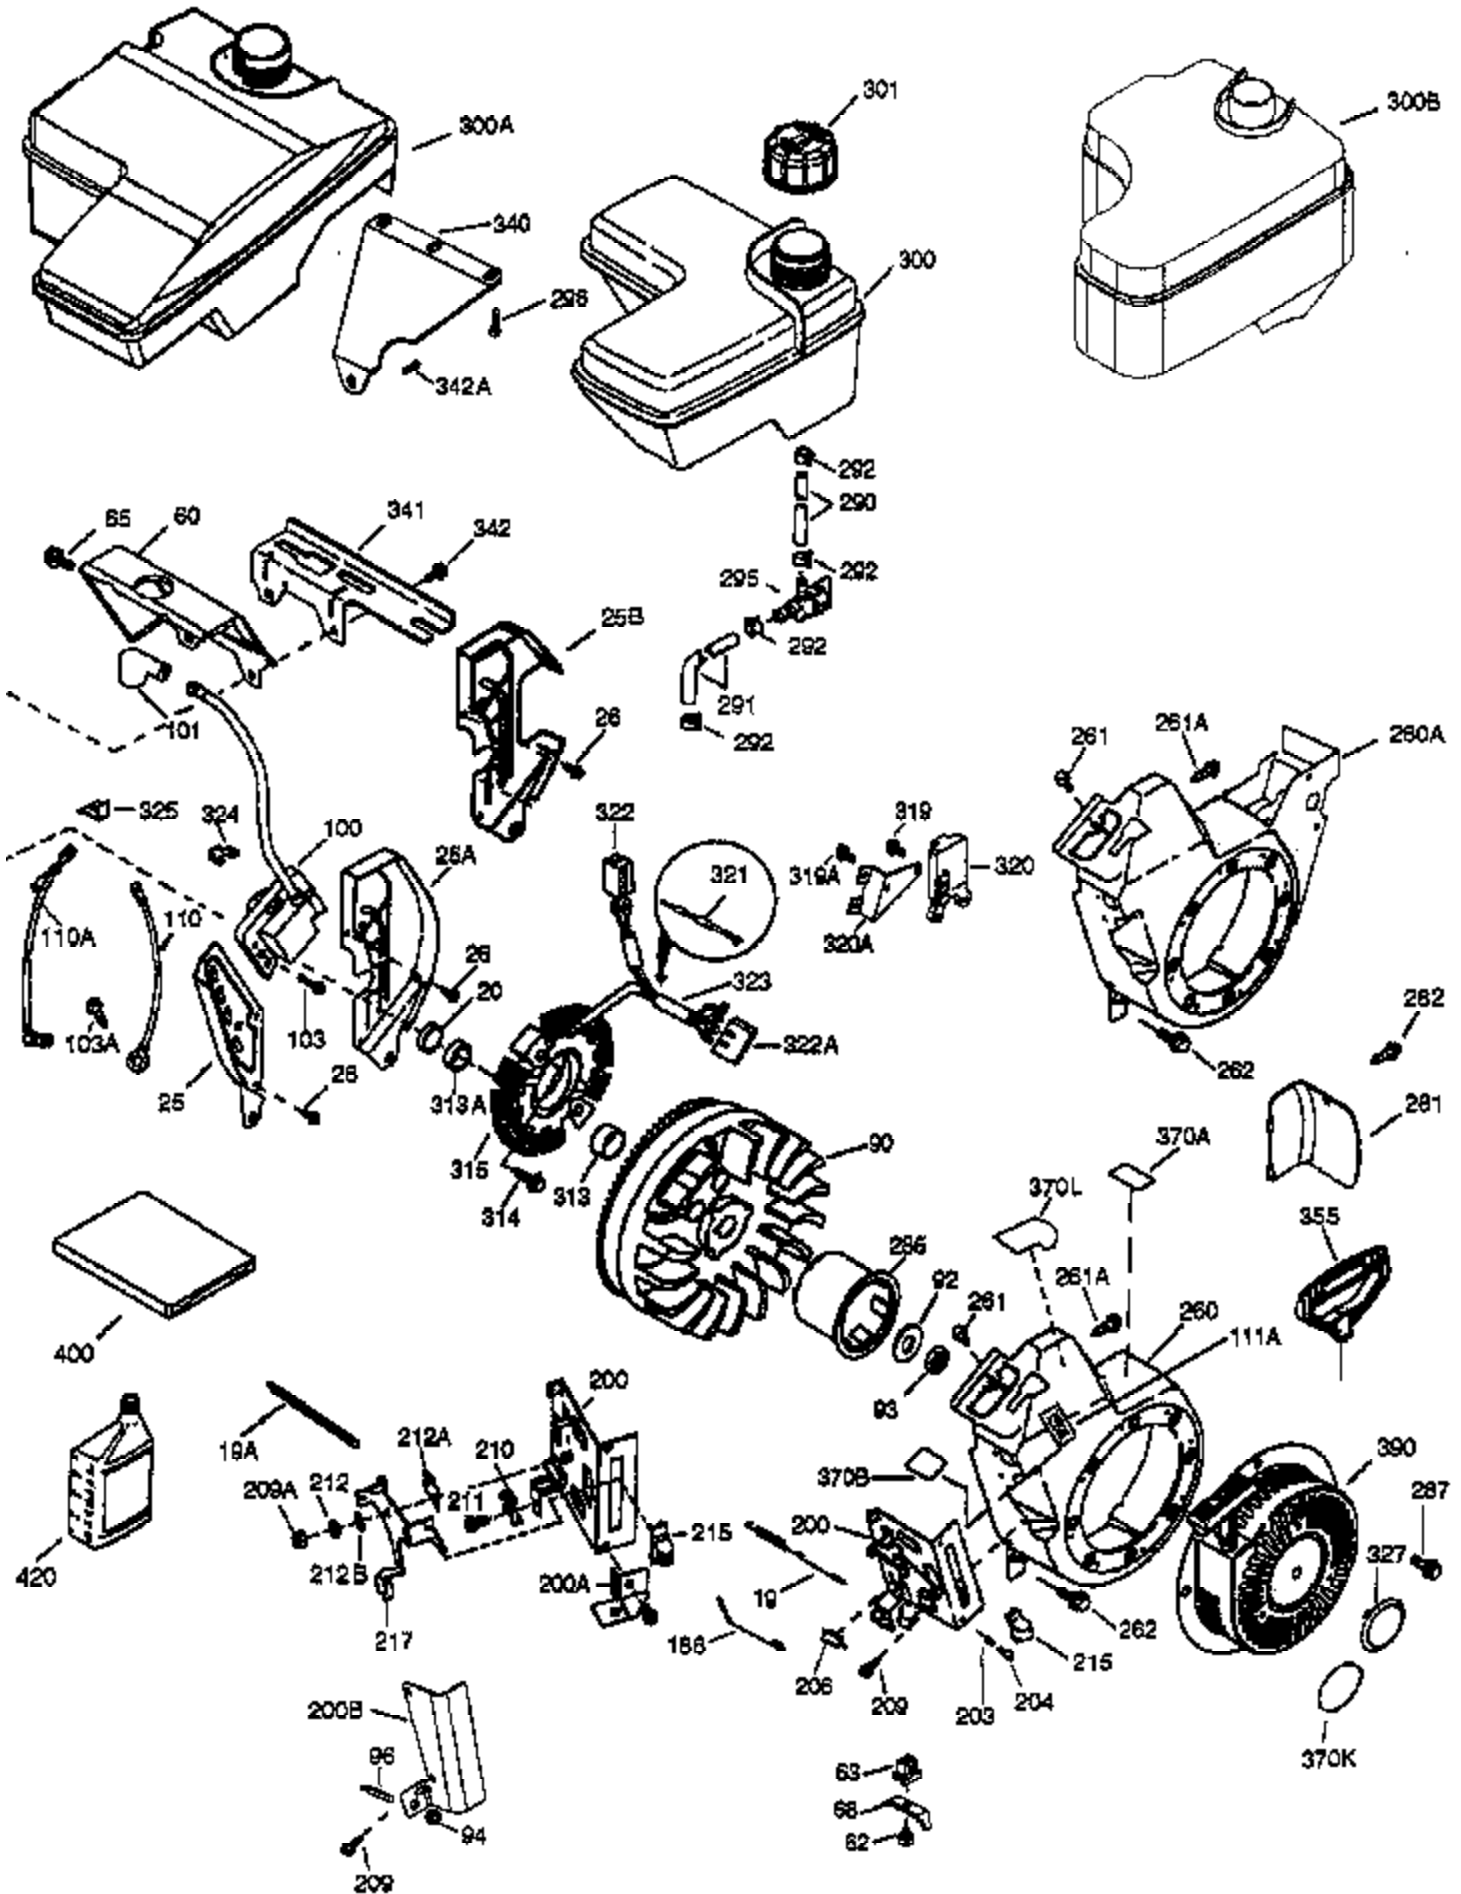

Engine Parts List #2

Ref #	Part Number	Qty	Description
19	37163	1	Extension Spring
20	32600	1	Oil Seal
25	36621	1	Air Baffle (Left)
25A	36622	1	Air Baffle (Right)
26	30200	1	Screw, 10-24 x 9/16"
60	36623A	1	Blower Housing Extension
65	30200	1	Screw, 10-24 x 9/16"
90	611205	1	Flywheel
92	650815	1	Belleville Washer
93	650816	1	Flywheel Nut
94	651016	1	Lock Nut, 10-32
96	30845A	1	RPM Adjusting Bolt
100	34443B	1	Solid State Ignition
101	610118	1	Spark Plug Cover
103	651007	2	Screw, T-15, 10-24 x 15/16"
103A	650767	1	Screw, 8-32 x 27/64"
110	35589	1	Ground Wire
110A	36964	1	Ground Wire
111A	611226	1	Rocker On/Off Switch
151A	40016A	1	Intake Valve Seal
200	37123	1	Control Bracket
209	650821	2	Screw, 10-32 x 1/2"
260	36864	1	Blower Housing
261A	650821	2	Screw, 10-32 x 1/2"
261	651008	1	Screw, 1/4-20 x 31/64"
262	651008	2	Screw, 1/4-20 x 31/64"
285	35985B	1	Starter Cup
287	0	4	Rivet (Can be purchased locally)
290	30705	1	Fuel Line
292	26460	2	Fuel Line Clamp
300	36863	1	Fuel Tank (Incl. 292 & 301)
301	36754	1	Fuel Cap (Black)
313	34080	1	Spacer
325A	30200	1	Screw, 10-24 x 9/16"
325	37471	1	Fuel Line Bracket
341	36644	1	Fuel Tank Bracket
342	651010	2	Screw, 1/4-20 x 7/8"
370A	36261	1	Lubrication Decal
370L	36771	1	Enduro Decal
370K	36695	1	Starter Decal
390	590736	1	Rewind Starter (NOTE: This engine could have been built with 590748 starter.)
400	36720	1	* Gasket Set (Incl. items marked PK in notes)
420	730225	1	SAE 30 4-Cycle Engine Oil (Quart)