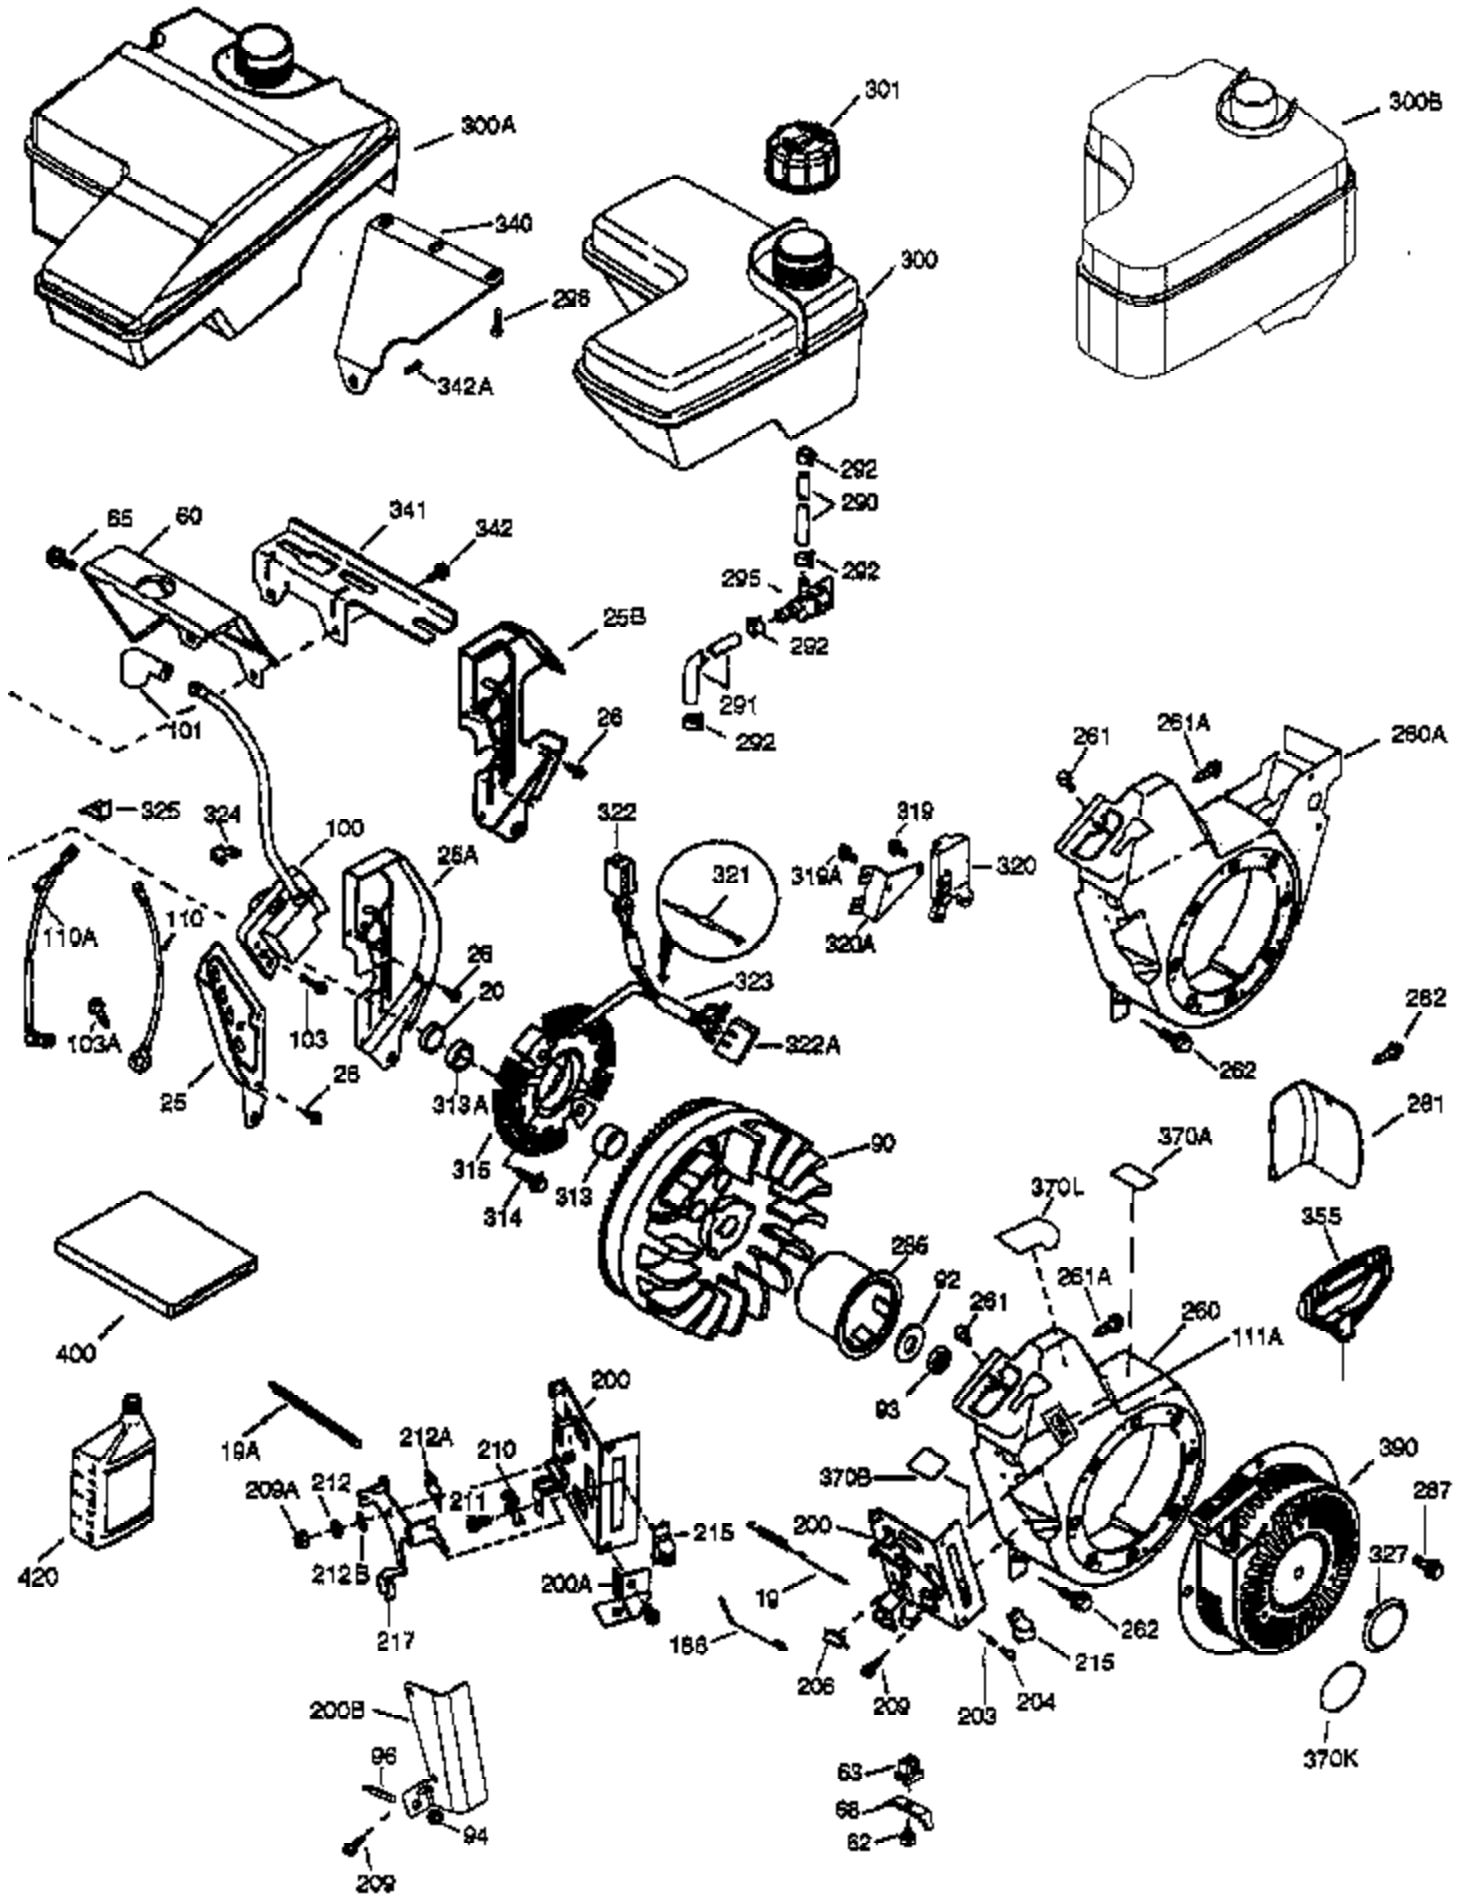

Ref #	Part Number	Qty	Description
19A	36741	1	Extension Spring
19	37111	1	Extension Spring
20	32600	1	Oil Seal
25	36621	1	Air Baffle (Left)
25A	36869	1	Air Baffle (Right)
26	30200	1	Screw, 10-24 x 9/16"
60	36623A	1	Blower Housing Extension
62	650760	1	Screw, 8-32 x 3/8"
63	28545	1	Grommet
65	30200	1	Screw, 10-24 x 9/16"
68	33356	1	Ground Terminal
90	611234	1	Flywheel
92	650815	1	Belleville Washer
93	650816	1	Flywheel Nut
100	34443B	1	Solid State Ignition
101	610118	1	Spark Plug Cover
103	651007	2	Screw, Torx T-15, 10-24 x 15/16"
103A	650767	2	Screw, 8-32 x 27/64"
110A	36964	1	Ground Wire
110	36963	1	Ground Wire
111B	611224	1	Rocker On/Off Switch
186	36711	1	Governor Link
200A	37249	1	Control Bracket
200	36740A	1	Control Bracket (Incl. 19A, 210 & 211)
209	650821	1	Screw, 10-32 x 1/2"
210	27793	1	Conduit Clip
211	28942	2	Screw, 10-32 x 3/8"
260	37045	1	Blower Housing
261	651008	1	Screw, 1/4-20 x 31/64"
261A	650821	2	Screw, 10-32 x 1/2"
262	651008	2	Screw, 1/4-20 x 31/64"
285	35985B	1	Starter Cup
287	651008	4	Screw, 1/4-20 x 31/64"
290	30705	1	Fuel Line
292	26460	2	Fuel Line Clamp
300	36863	1	Fuel Tank (Incl. 292)
301	36754	1	Fuel Cap
313A	35189	1	Spacer
313	34080	1	Spacer
314	650873	2	Screw, 1/4-20 x 3/4"
315	611233	1	Alternator Coil (7 Amp DC) (Incl. 322 -323)
319	650735	2	Screw, 10-24 x 3/8"
320A	37044	1	Regulator Mounting Bracket
320	611098A	1	Regulator (7 Amp) (Incl. 319)
322A	610824	1	Connector Body
322	610921	1	Connector Body
323	610922	5	Terminal
324	33177	1	Terminal
325	29443	3	Wire Clip
341	36644		Fuel Tank Bracket
342	651010	2	Screw, 1/4-20 x 7/8"
361	650990	3	Screw, Torx T-30, 1/4-20 x 15/32"
370A	36261	1	Identification Decal
370K	36695	1	Starter Decal
390	590746	1	Rewind Starter (NOTE: This engine could have been built with 590704 starter.)