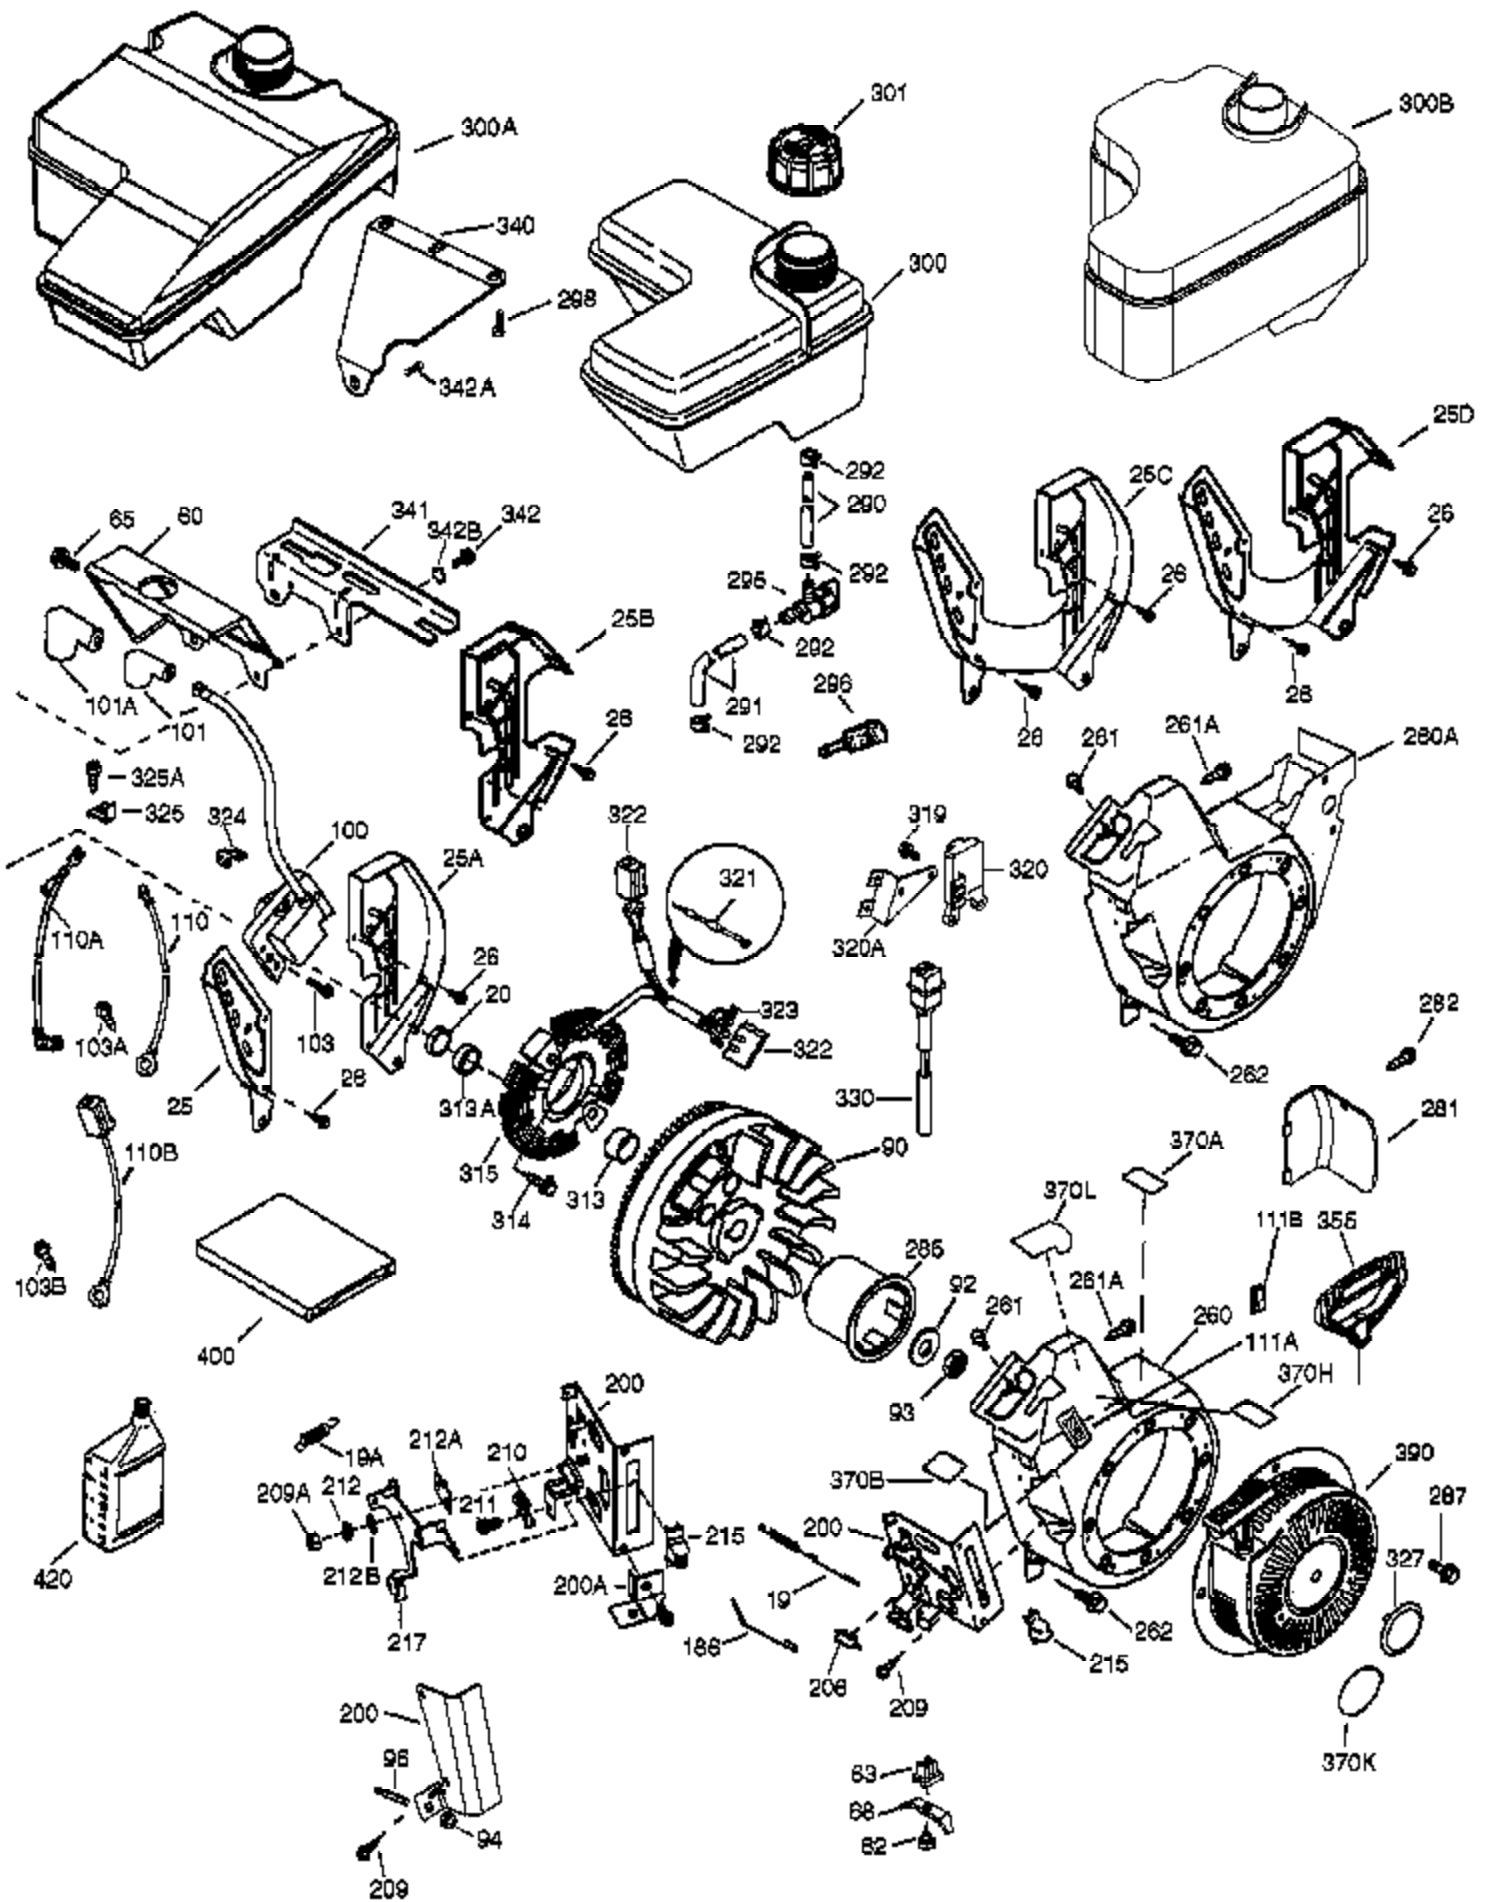

Ref #	Part Number	Qty	Description
19	37828	1	Extension Spring
20	32600	1	Oil Seal
25C	37709	1	Air Baffle (1 pc.)
26	30200	1	Screw, 10-24 x 9/16"
60	36623A	1	Blower Housing Extension
62	650760	1	Screw, 8-32 x 3/8"
63	28545	1	Grommet
63	28545	1	Grommet
65	30200	1	Screw, 10-24 x 9/16"
90	611205	1	Flywheel
92	650815	1	Belleville Washer
93	650816	1	Flywheel Nut
100	34443C	1	Solid State Ignition
101	610118	1	Spark Plug Cover
103A	650767	1	Screw, 8-32 X 27/64"
103	651007	2	Screw, T-15, 10-24 x 15/16"
110	37601	1	Ground Wire
110B	37745	1	Ground Wire
110A	36964	1	Ground Wire
111A	611224	1	Rocker Switch (on/off)
200A	37249	1	Boden Wire Bracket
200	37827	1	Control Bracket (Incl. 19A, 210 & 211)
209	650821	1	Screw, 10-32 x 1/2"
210	27793	1	Conduit Clip
211	28942	2	Screw, 10-32 x 3/8"
260	36864	1	Blower Housing
261A	650821	2	Screw, 10-32 x 1/2"
261	651008	1	Screw, 1/4-20 x 31/64"
262	651008	2	Screw, 1/4-20 x 31/64"
285	35985B	1	Starter Cup
287	651008	4	Screw, 1/4-20 x 31/64"
290	30705	1	Fuel Line
292	26460	2	Fuel Line Clamp
300	36863	1	Fuel Tank (Incl. 292 & 301)
301	36754	1	Fuel Cap
313	34080	1	Spacer
341	36644A	1	Fuel Tank Bracket
342B	651086	2	Rubber Washer
342	651085	2	Screw, 1/4-20 x 19/32"
370A	36261	1	Instruction Decal
370K	36695	1	Starter Decal
390	590746	1	Rewind Starter (NOTE: This engine could have been built with 590704 starter.)
400	36720	1	* Gasket Set (Incl. items marked PK in notes)
420	730225	1	SAE 30 4-Cycle Engine Oil (Quart)