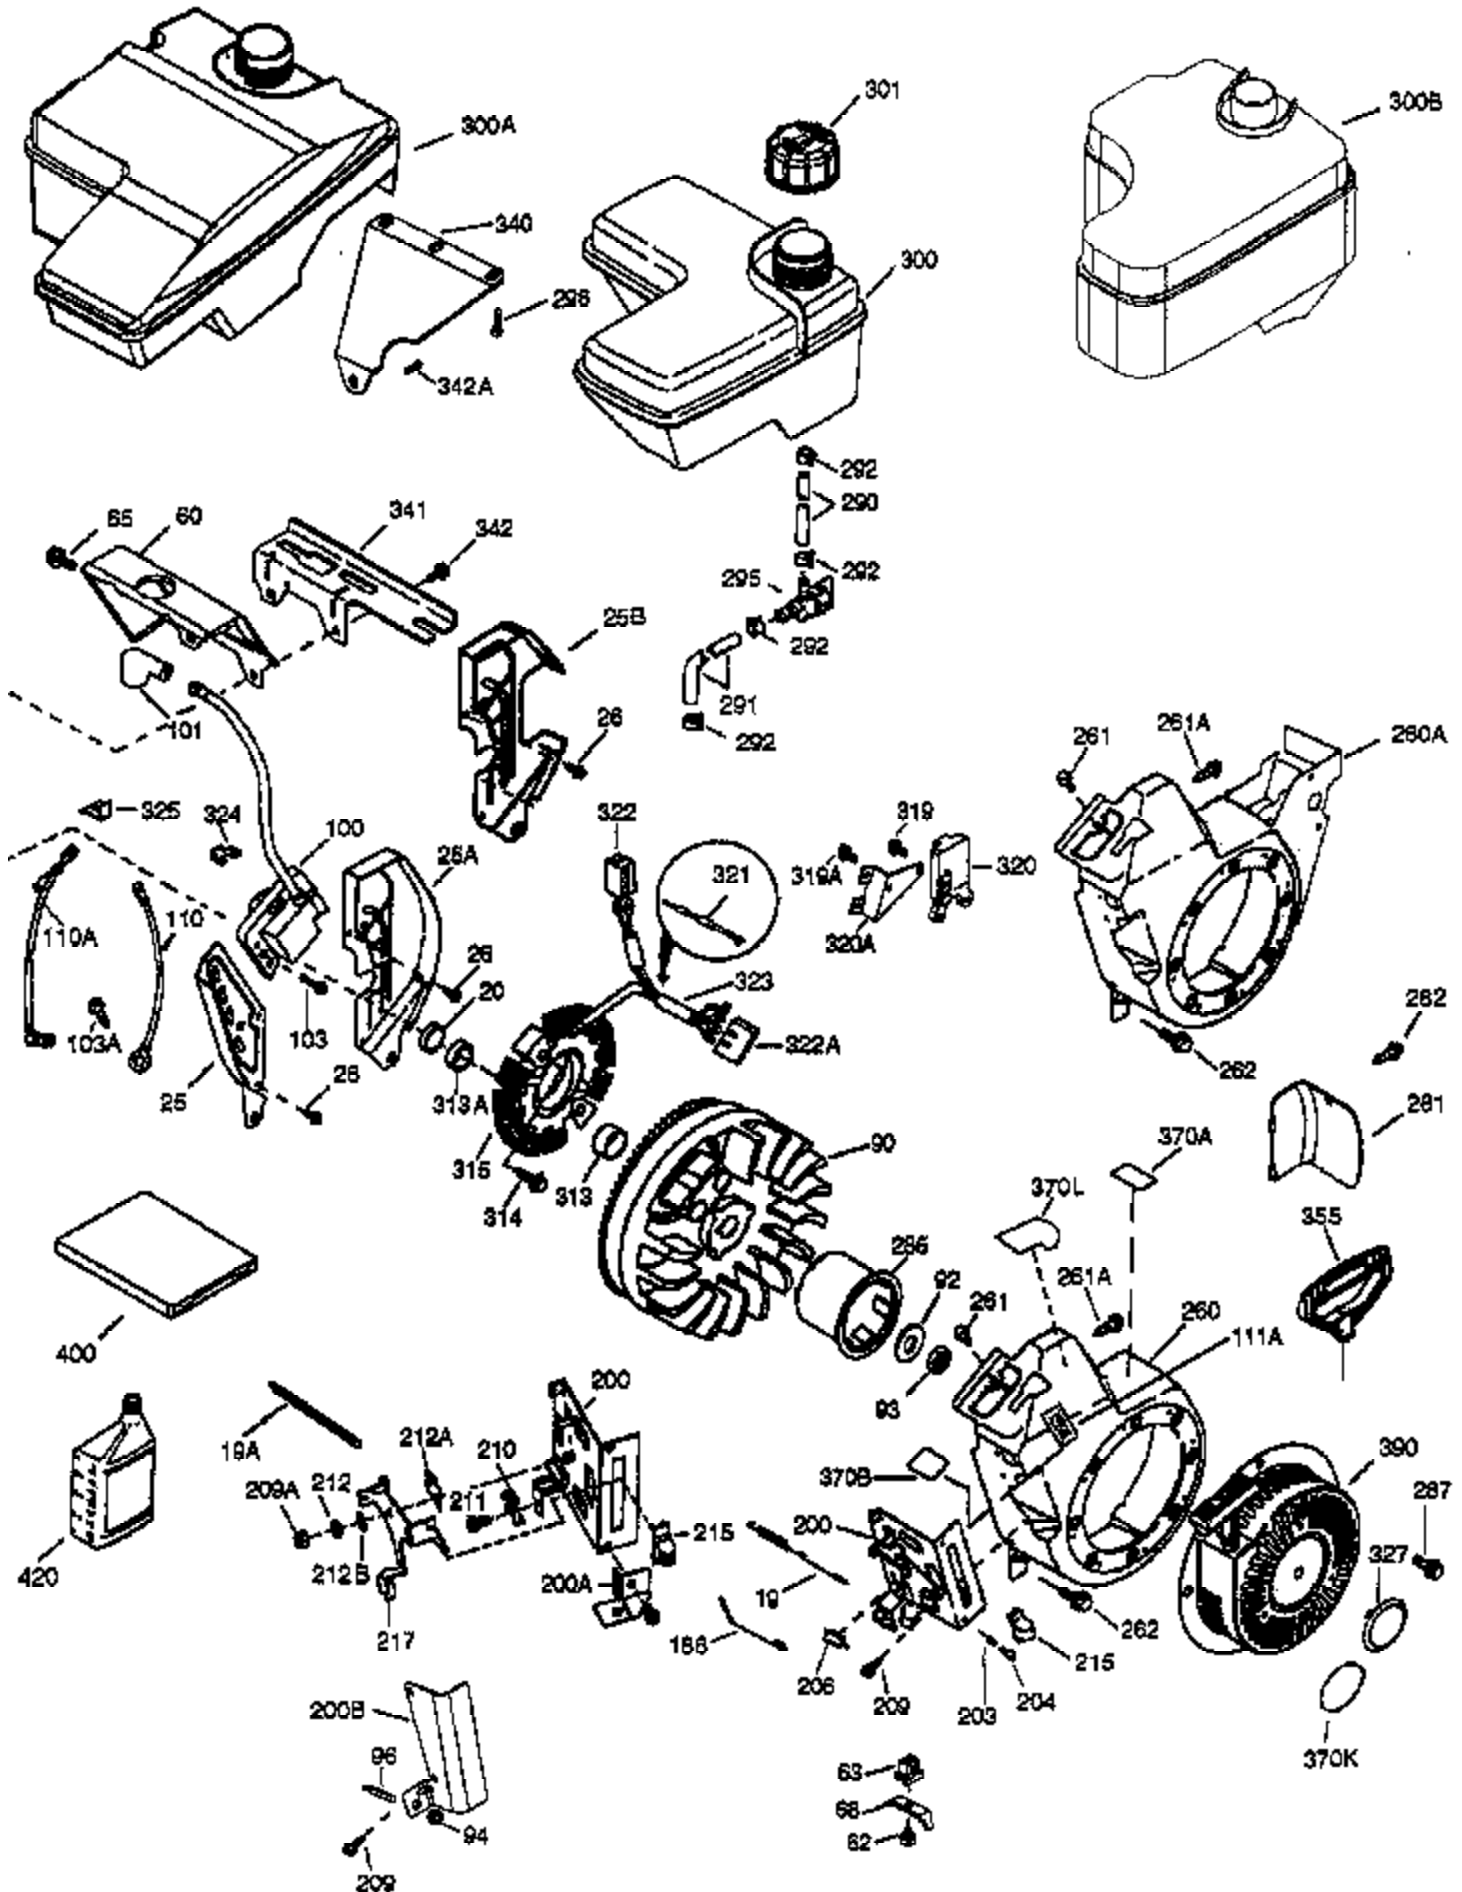

Ref #	Part Number	Qty	Description
19	37111	1	Extension Spring
19A	36741	1	Extension Spring
20	32600	1	Oil Seal
25	36621	1	Air Baffle (Left)
25A	36622	1	Air Baffle (Right)
26	30200	1	Screw, 10-24 x 9/16"
60	36623A	1	Blower Housing Extension
62	650760	1	Screw, 8-32 x 3/8"
63	28545	1	Grommet
65	30200	1	Screw, 10-24 x 9/16"
68	33356	1	Ground Terminal
90	611205	1	Flywheel
92	650815	1	Belleville Washer
93	650816	1	Flywheel Nut
100	34443B	1	Solid State Ignition
101	610118	1	Spark Plug Cover
103	651007	2	Screw, Torx T-15, 10-24 x 15/16"
110	36681	1	Ground Wire
186	36711	1	Governor Link
200	36740A	1	Control Bracket (Incl. 19A, 210 & 211)
200A	37249	1	Control Bracket
209	650821	1	Screw, 10-32 x 1/2"
210	27793	1	Conduit Clip
211	28942	2	Screw, 10-32 x 3/8"
260	36864	1	Blower Housing
261A	650821	2	Screw, 10-32 x 1/2"
261	651008	1	Screw, 1/4-20 x 31/64"
262	651008	2	Screw, 1/4-20 x 31/64"
285	35985B	1	Starter Cup
287	651008	4	Screw, 1/4-20 x 31/64"
290	30705	1	Fuel Line
292	26460	2	Fuel Line Clamp
300	36863	1	Fuel Tank (Incl. 292 & 301)
301	36754	1	Fuel Cap
313	34080	1	Spacer
325	29443	1	Wire Clip
341	36644	1	Fuel Tank Bracket
342	651010	2	Screw, 1/4-20 x 7/8"
370A	36261	1	Lubrication Decal
370K	36695	1	Starter Decal
390	590746	1	Rewind Starter
400	36720	1	* Gasket Set (Incl. items marked PK i n notes) Incl. (1) each of 26756, 27272A, 29673, 35626, 36581, 36624, 36719
420	730225	1	SAE 30 4-Cycle Engine Oil (Quart)