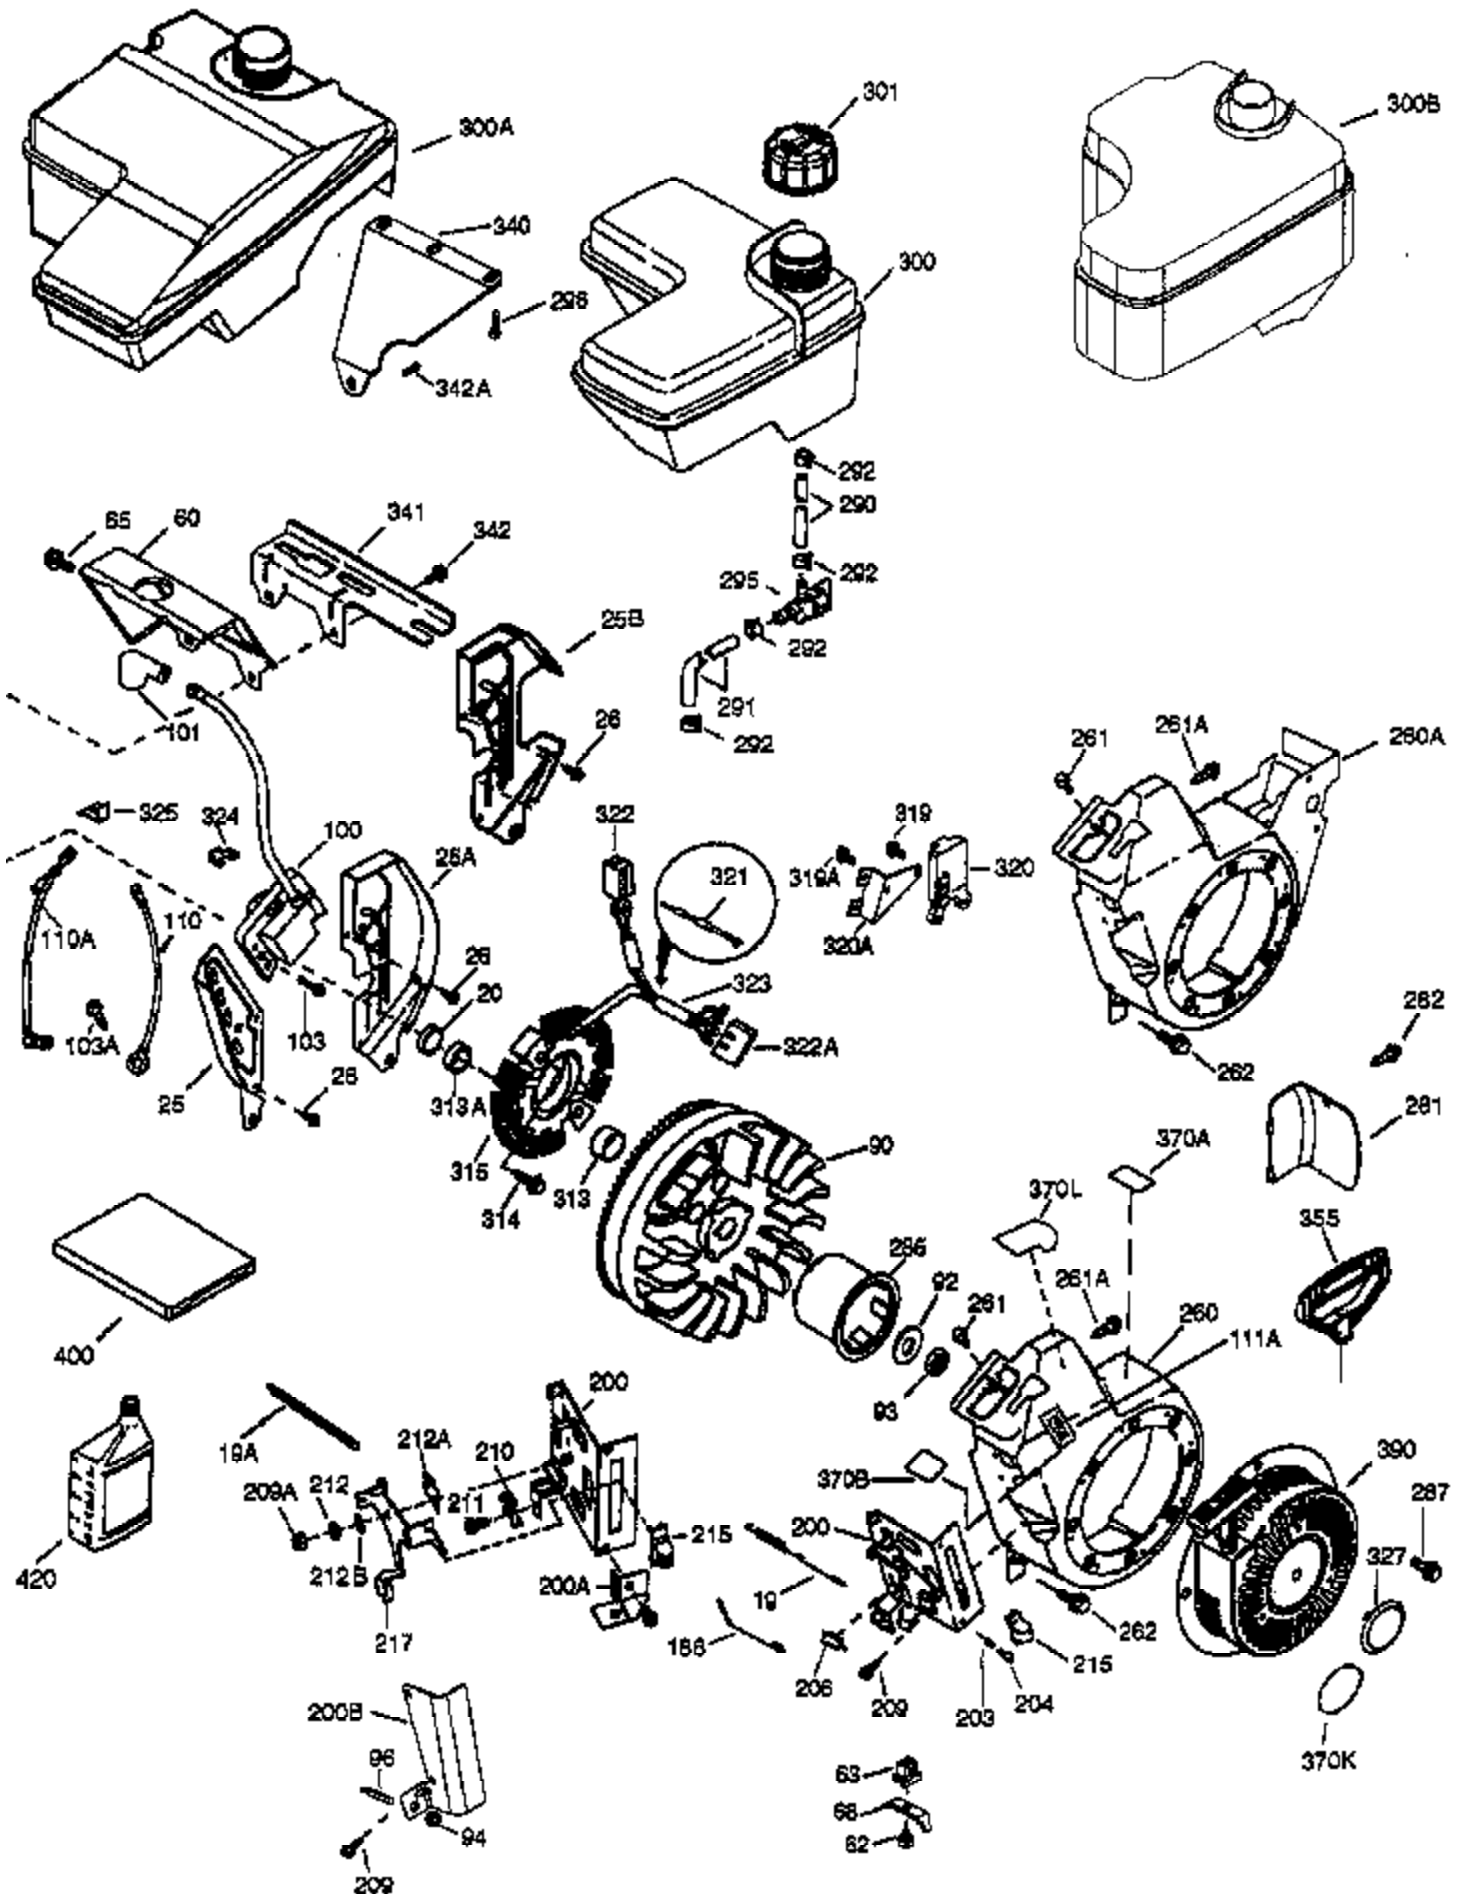

Ref #	Part Number	Qty	Description
19	37163	1	Extension Spring
20	32600	1	Oil Seal
25A	36622	1	Air Baffle (Right)
25	36621	1	Air Baffle (Left)
26	30200	1	Screw, 10-24 x 9/16"
60	36623A	1	Blower Housing Extension
65	30200	1	Screw, 10-24 x 9/16"
90	611205	1	Flywheel
92	650815	1	Belleville Washer
93	650816	1	Flywheel Nut
94	651016	1	Lock Nut, 10-32
96	30845A	1	RPM Adjusting Bolt
100	34443B	1	Solid State Ignition
101	610118	1	Spark Plug Cover
103A	650767	1	Screw, 8-32 x 27/64"
103	651007	2	Screw, Torx T-15, 10-24 x 15/16"
110	35589	1	Ground Wire
110A	36964	1	Ground Wire
111B	611226	1	Rocker On/Off/LOS Switch
200	37123	1	Control Bracket
209	650821	2	Screw, 10-32 x 1/2"
260	36992	1	Blower Housing
261	651008	1	Screw, 1/4-20 x 31/64"
261A	650821	2	Screw, 10-32 x 1/2"
262	651008	2	Screw, 1/4-20 x 31/64"
285	35985B	1	Starter Cup
287	0	4	Rivet (Can be purchased locally)
290	30705	1	Fuel Line
292	26460	2	Fuel Line Clamp
298	650665	2	Screw, 1/4-15 x 3/4"
300	37002	1	Fuel Tank (Incl. 292 & 301)
301	36754	1	Fuel Cap (Black)
313	34080	1	Spacer
325	29443	1	Wire Clip
327	35392	1	Starter Plug
340	37071	1	Fuel Tank Bracket
341	36644	1	Fuel Tank Bracket
342	651010	2	Screw, 1/4-20 x 7/8"
342A	650738	1	Screw, 1/4-20 x 5/8"
370L	36771	1	Oil Sensor Decal
370A	36261	1	Lubrication Decal
390	590736	1	Rewind Starter (NOTE: This engine could have been built with 590748 starter.)
400	36720	1	* Gasket Set (Incl. items marked PK in notes) Incl. (1) each of 26756, 27272A, 29673, 35626, 36581, 36624, 36719
900	0		Replacement engine - None
900	0		Replacement S/B 754320, order from 71 -999