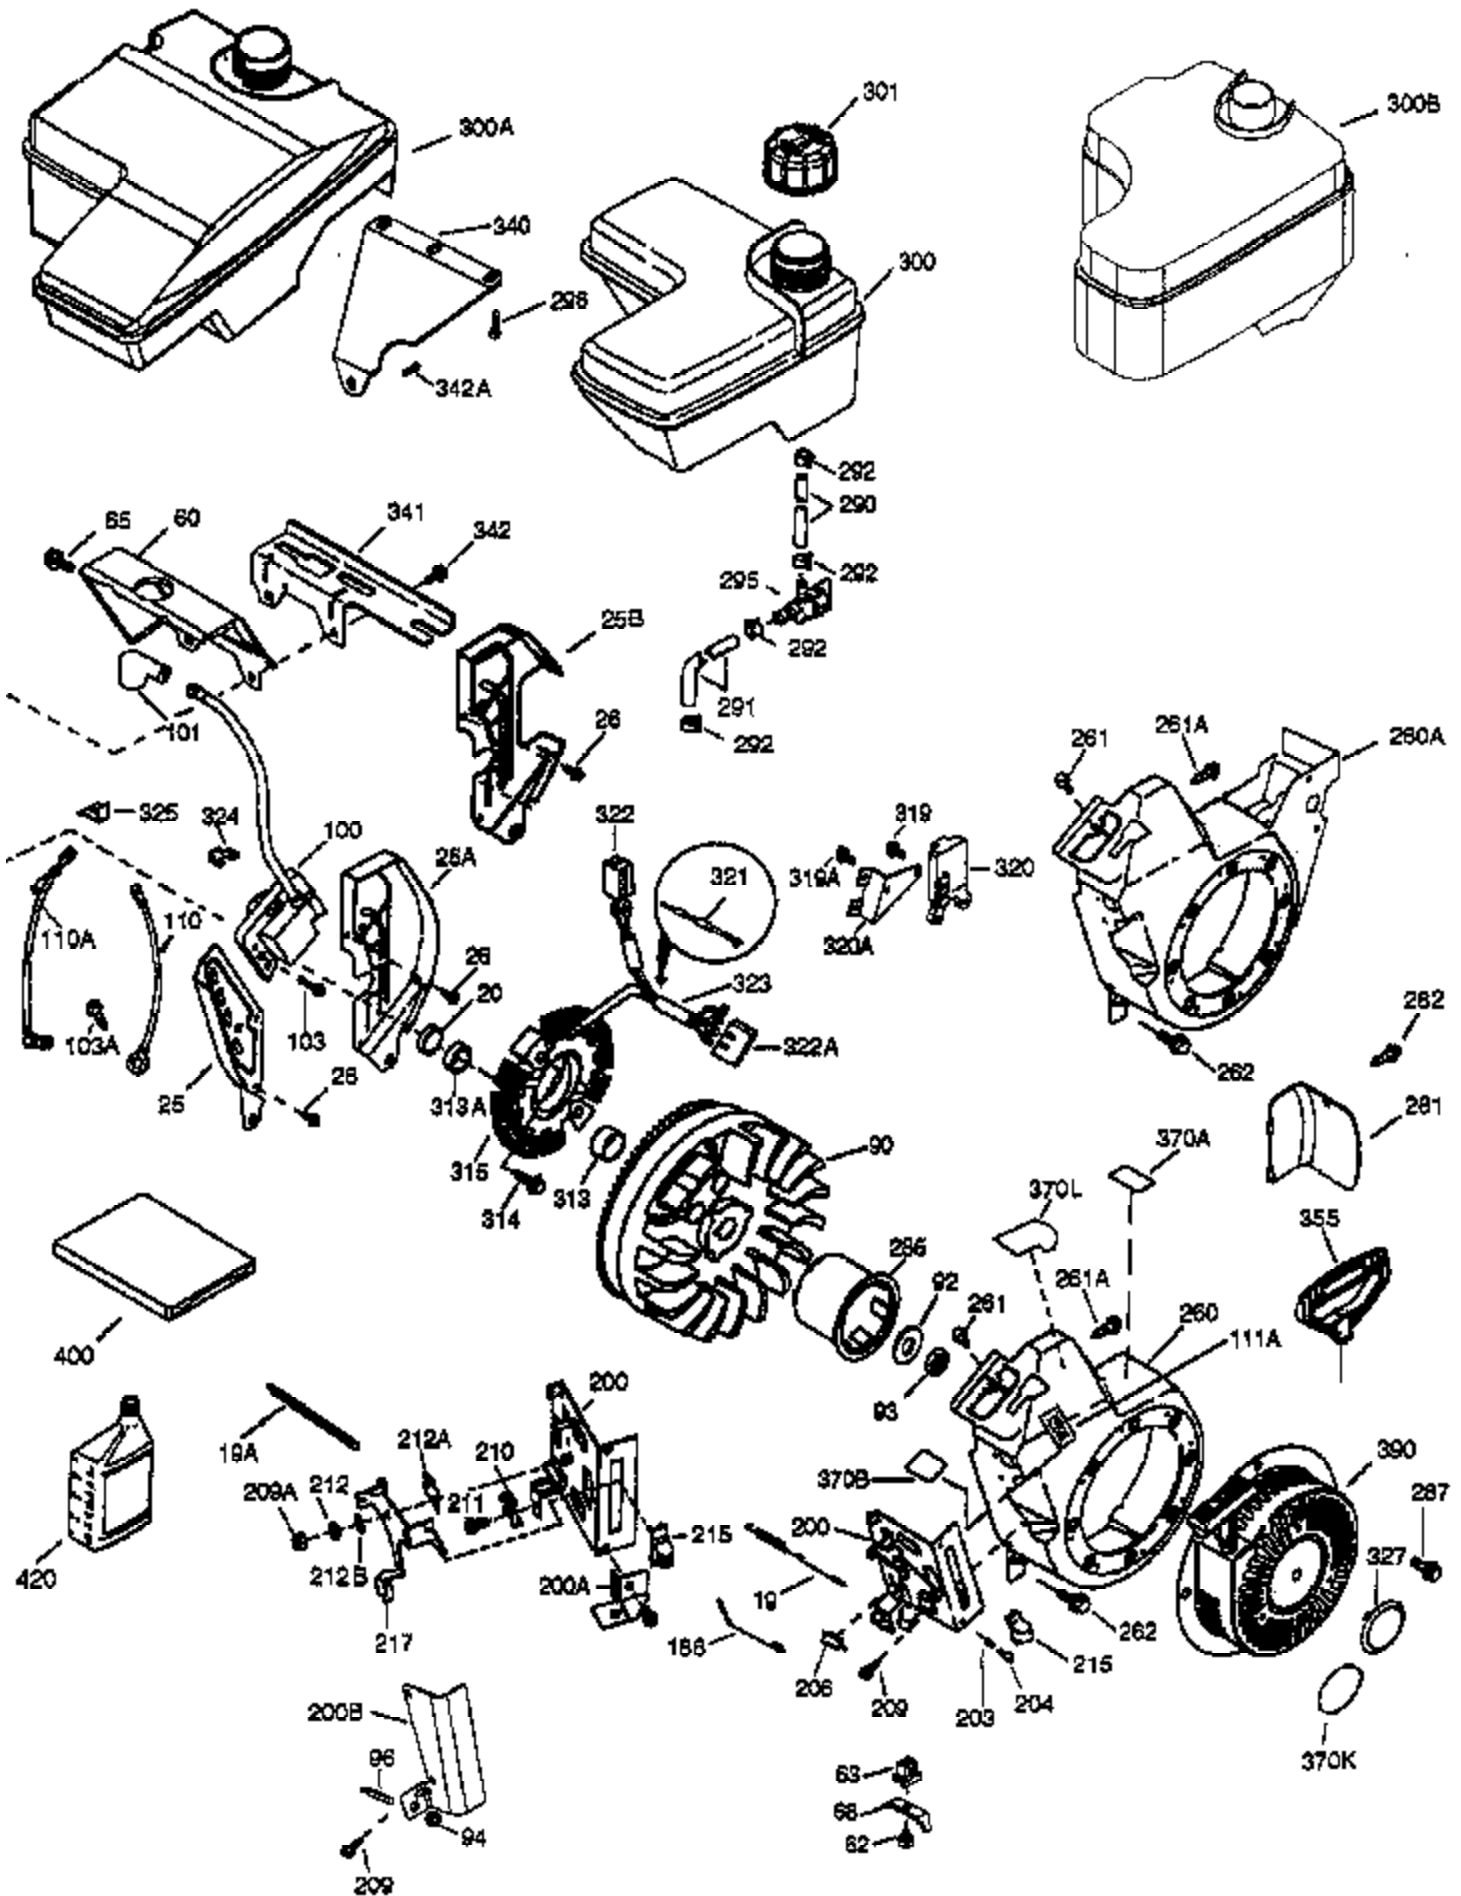

Ref #	Part Number	Qty	Description
19	37111	1	Extension Spring
19A	36741	1	Extension Spring
20	32600	1	Oil Seal
25	36621	1	Air Baffle (Left)
25A	36622	1	Air Baffle (Right)
26	30200	1	Screw, 10-24 x 9/16"
60	36623A	1	Blower Housing Extension
62	650760	1	Screw, 8-32 x 3/8"
63	28545	1	Grommet
65	30200	1	Screw, 10-24 x 9/16"
90	611205	1	Flywheel
92	650815	1	Belleville Washer
93	650816	1	Flywheel Nut
100	34443B	1	Solid State Ignition
101	610118	1	Spark Plug Cover
103A	650767	1	Screw,
103	651007	2	Screw, Torx T-15, 10-24 x 15/16"
110A	36964	1	Ground Wire
110	36963	1	Ground Wire
111A	611224	1	Rocker Switch (On/Off)
151A	40016A	1	Intake Valve Seal
186	36711	1	Governor Link
200A	37249	1	Control Bracket
200	36740A	1	Control Bracket (Incl. 19A, 210 & 211)
209	650821	1	Screw, 10-32 x 1/2"
210	27793	1	Conduit Clip
211	28942	2	Screw, 10-32 x 3/8"
260	36864	1	Blower Housing
261A	650821	2	Screw, 10-32 x 1/2"
261	651008	1	Screw, 1/4-20 x 31/64"
262	651008	2	Screw, 1/4-20 x 31/64"
285	35985B	1	Starter Cup
287	651008	4	Screw, 1/4-20 x 31/64"
290	30705	1	Fuel Line
292	26460	2	Fuel Line Clamp
300	36863	1	Fuel Tank (Incl. 292)
301	36754	1	Fuel Cap
313	34080	1	Spacer
325	37471	1	Fuel Line Bracket
325A	30200	1	Screw, 10-24 x 9/16"
341	36644		Fuel Tank Bracket
342	651010	2	Screw, 1/4-20 x 7/8"
370A	36261	1	Lubrication Decal
370K	36695	1	Starter Decal
390	590746	1	Rewind Starter
400	36720	1	* Gasket Set (Incl. items marked PK i n notes) Incl. (1) each of 26756, 27272A, 29673, 35626, 36581, 36624, 36719
420	730225		SAE 30 4-Cycle Engine Oil (Quart)