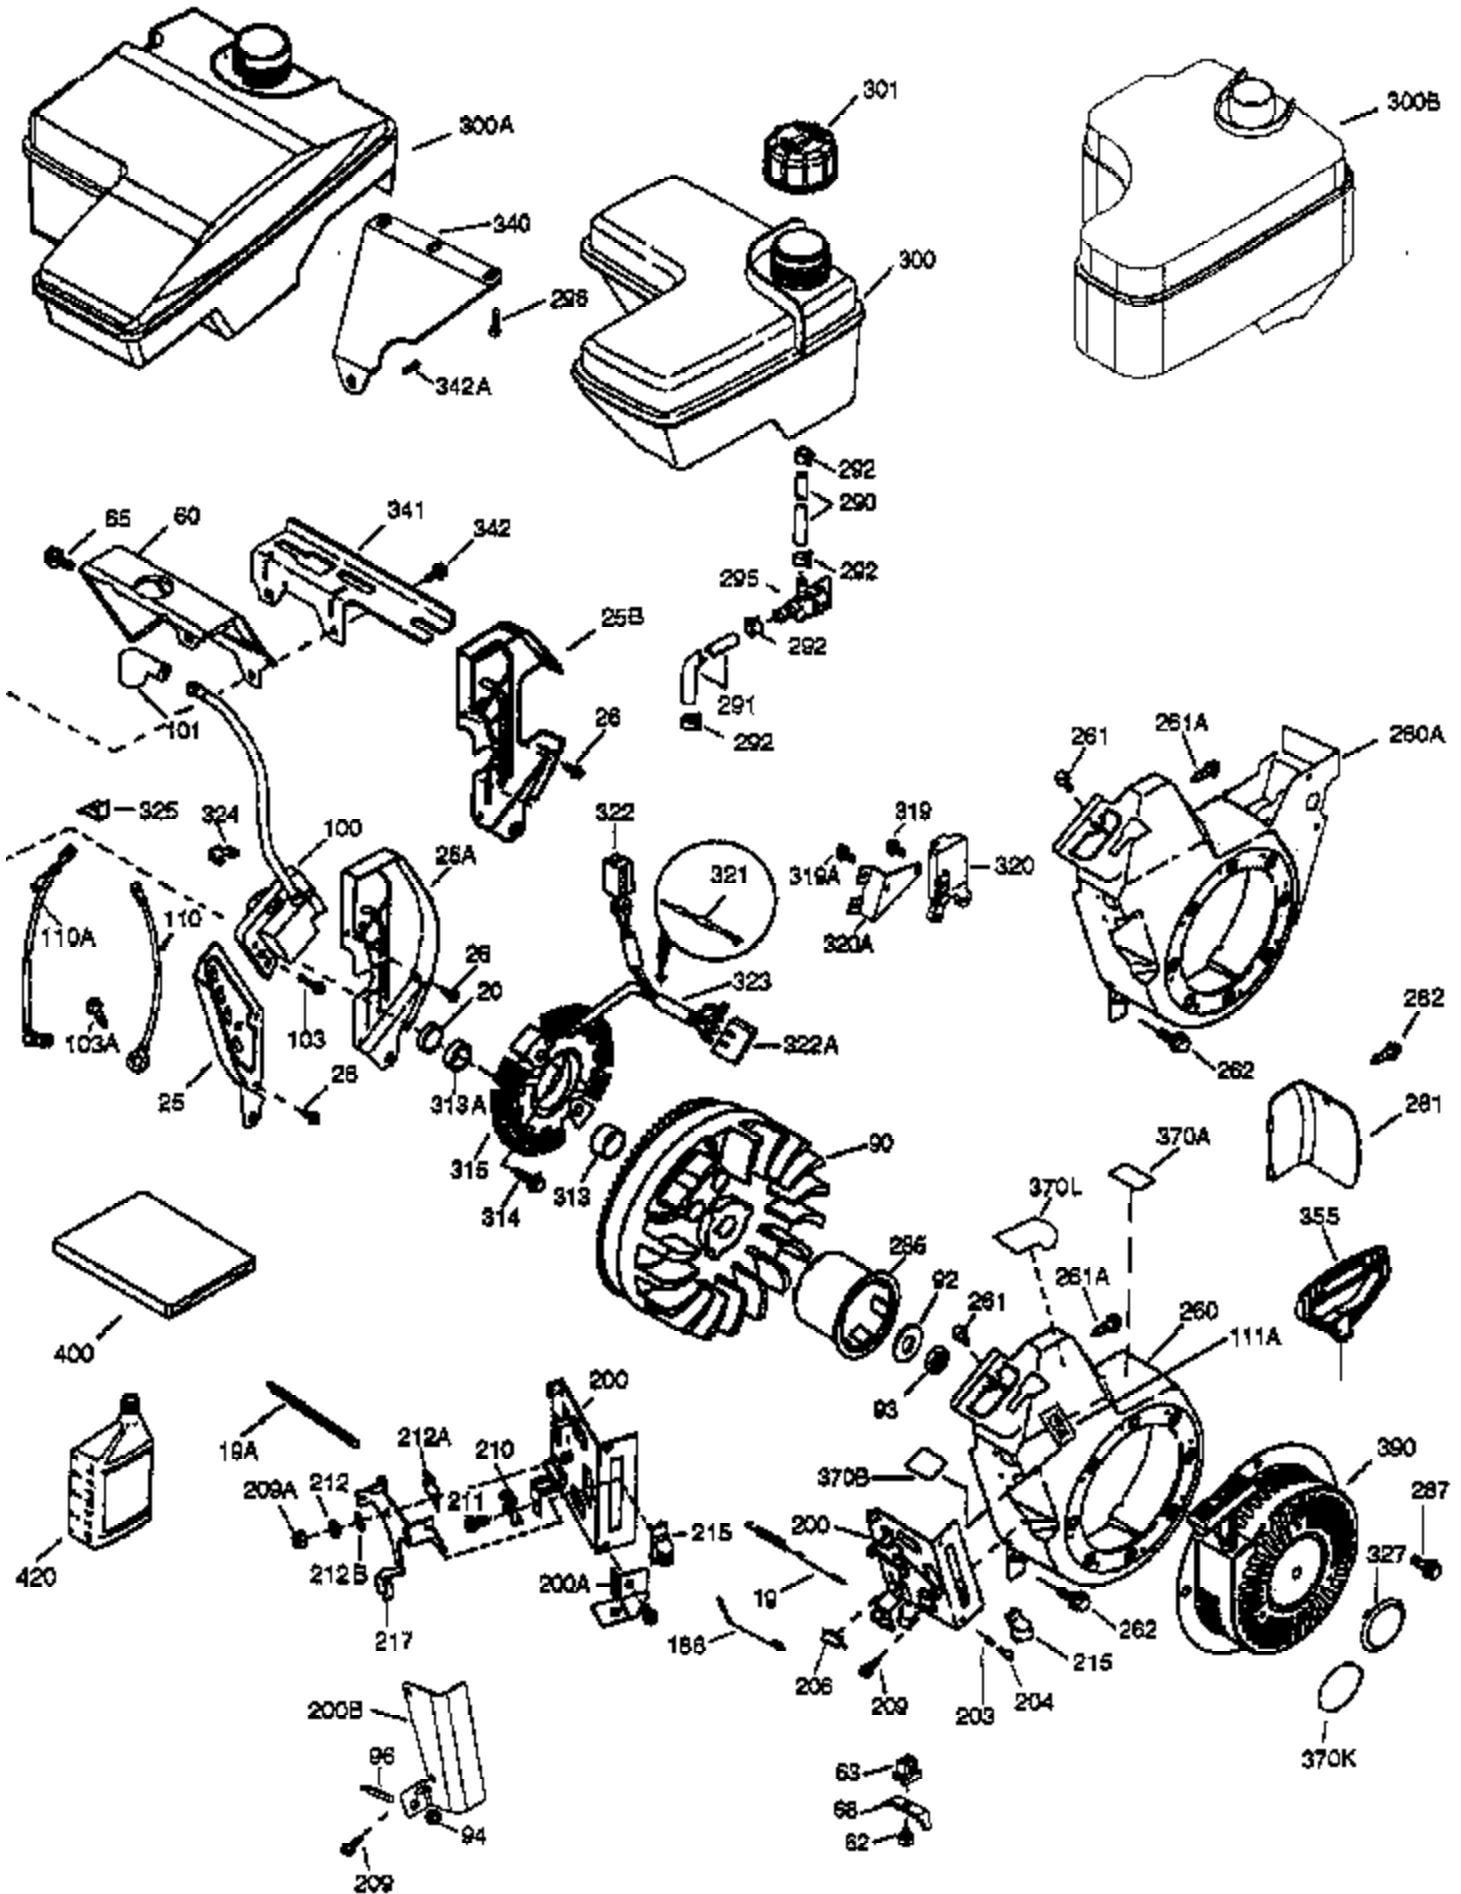

Ref #	Part Number	Qty	Description
19	37111	1	Extension Spring
19A	36741	1	Extension Spring
20	32600	1	Oil Seal
25	36621	1	Air Baffle (Left)
25A	36622	1	Air Baffle (Right)
26	30200	1	Screw, 10-24 x 9/16"
60	36623A	1	Blower Housing Extension
62	650760	1	Screw, 8-32 x 3/8"
63	28545	1	Grommet
65	30200	1	Screw, 10-24 x 9/16"
68	33356	1	Ground Terminal
90	611205	1	Flywheel
92	650815	1	Belleville Washer
93	650816	1	Flywheel Nut
100	34443B	1	Solid State Ignition
101	610118	1	Spark Plug Cover
103	651007	2	Screw, Torx T-15, 10-24 x 15/16"
110	36681	1	Ground Wire
186	36711	1	Governor Link
200	36740A	1	Control Bracket (Incl. 19A, 210 & 211)
200A	37249	1	Control Bracket
209	650821	1	Screw, 10-32 x 1/2"
210	27793	1	Conduit Clip
211	28942	2	Screw, 10-32 x 3/8"
260	36864	1	Blower Housing
261A	650821	2	Screw, 10-32 x 1/2"
261	651008	1	Screw, 1/4-20 x 31/64"
262	651008	2	Screw, 1/4-20 x 31/64"
285	35985B	1	Starter Cup
287	651008	4	Screw, 1/4-20 x 31/64"
290	30705	1	Fuel Line
292	26460	2	Fuel Line Clamp
300	36863	1	Fuel Tank (Incl. 292)
301	36754	1	Fuel Cap
313	34080	1	Spacer
325	29443	1	Wire Clip
341	36644		Fuel Tank Bracket
342	651010	2	Screw, 1/4-20 x 7/8"
370A	36261	1	Lubrication Decal
370K	36695	1	Starter Decal
390	590746	1	Rewind Starter
400	36720	1	* Gasket Set (Incl. items marked PK i n notes) Incl. (1) each of 26756, 27272A, 29673, 35626, 36581, 36624, 36719
420	730225		SAE 30 4-Cycle Engine Oil (Quart)