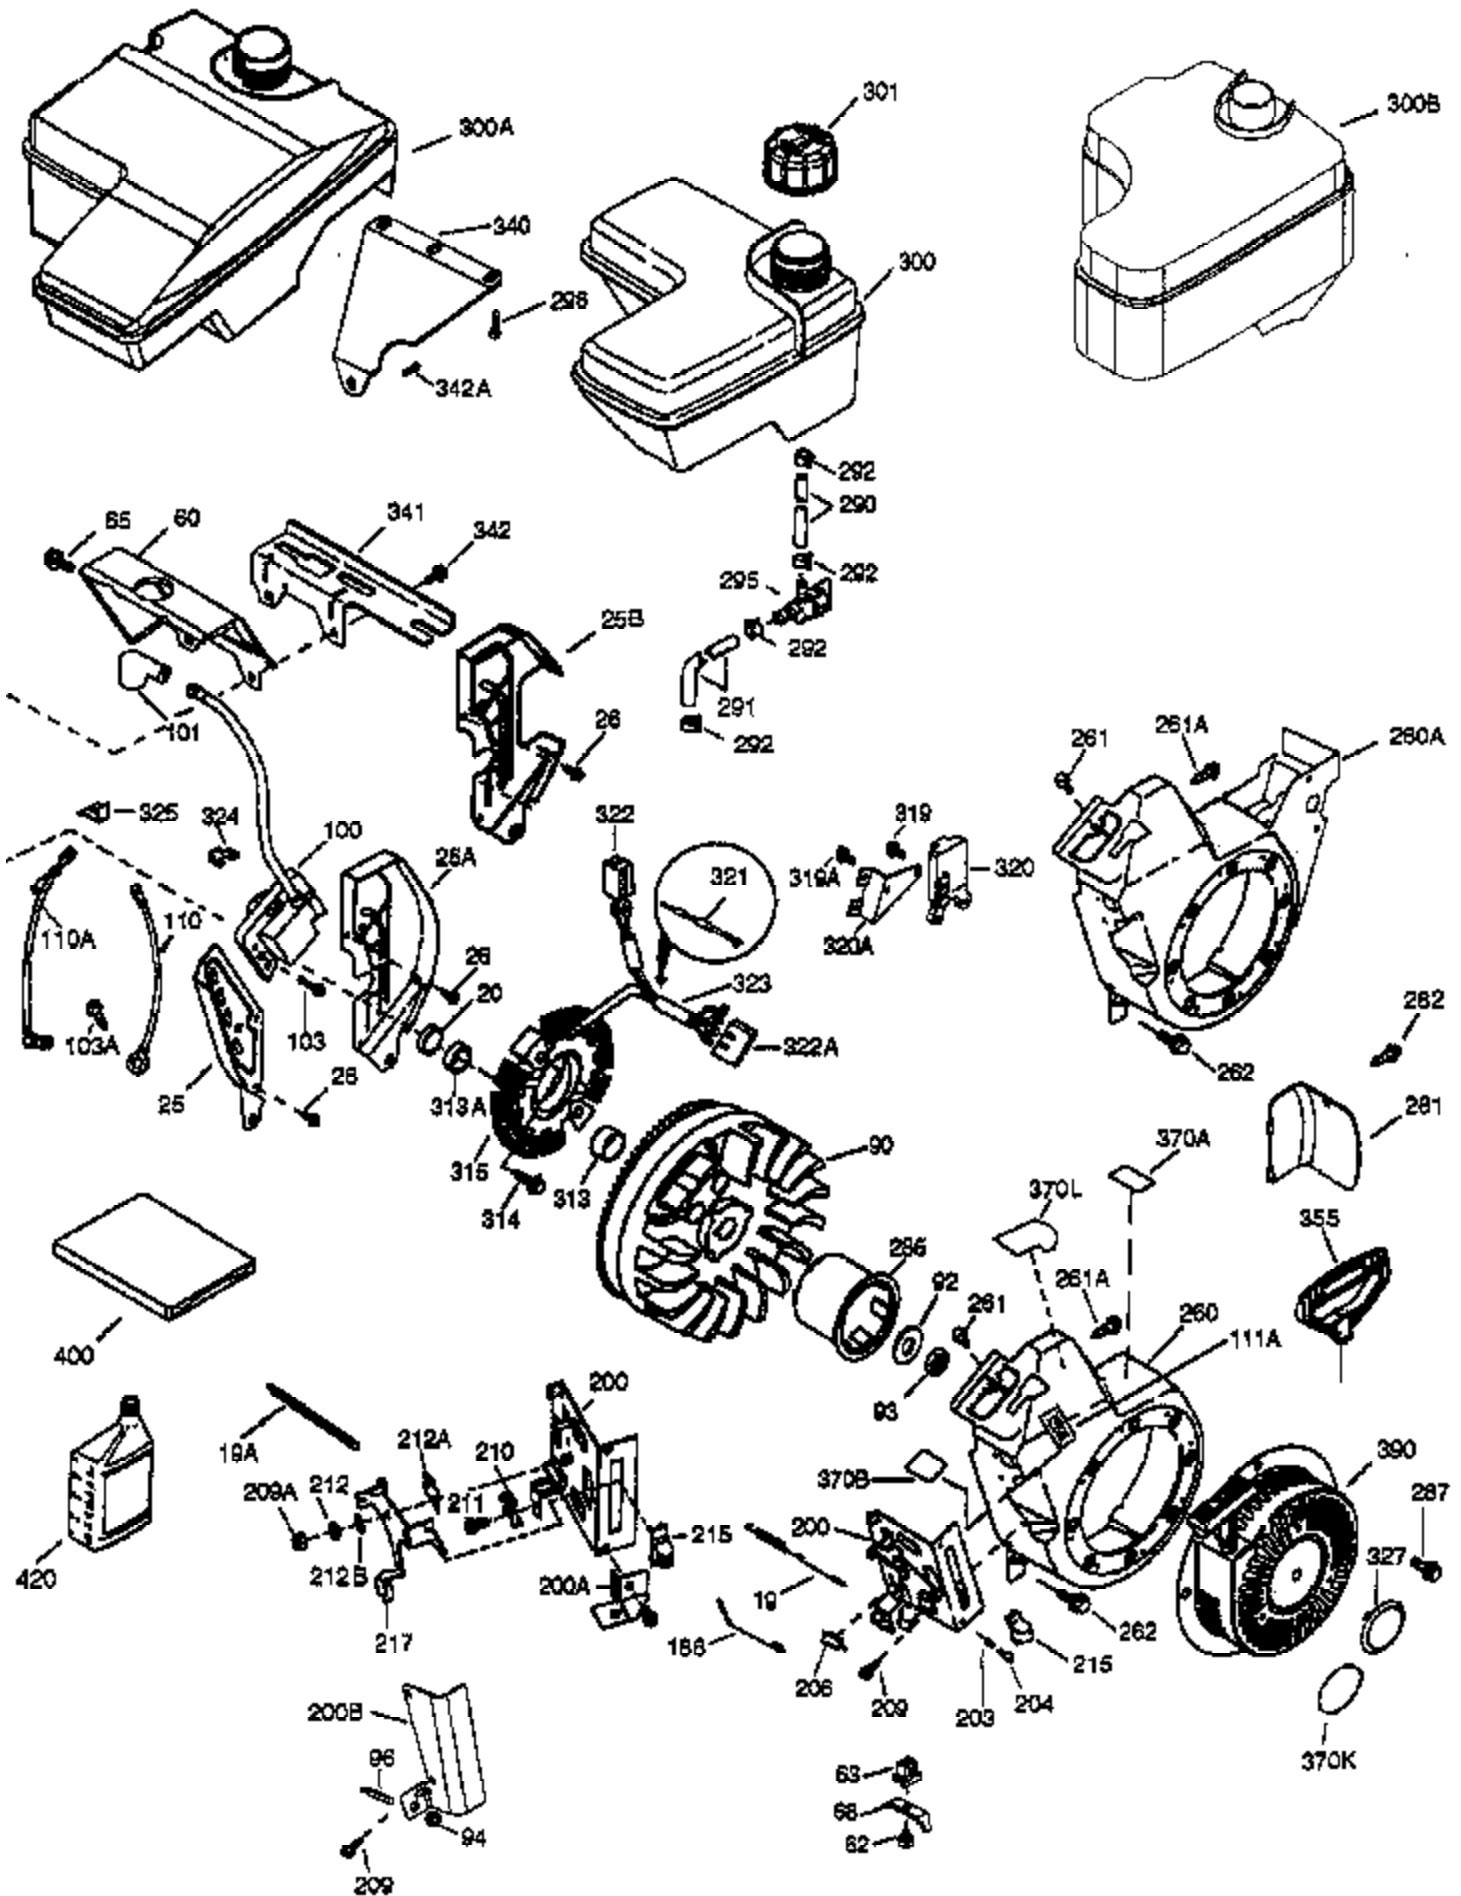

Ref #	Part Number	Qty	Description
19	36750	1	Extension Spring
20	32600	1	Oil Seal
25A	36622	1	Air Baffle (Right)
25	36621	1	Air Baffle (Left)
26	30200	1	Screw, 10-24 x 9/16"
60	36623A	1	Blower Housing Extension
65	30200	1	Screw, 10-24 x 9/16"
90	611205	1	Flywheel
92	650815	1	Belleville Washer
93	650816	1	Flywheel Nut
94	651016	1	Lock Nut, 10-32
96	30845A	1	RPM Adjusting Bolt
100	34443B	1	Solid State Ignition
101	610118	1	Spark Plug Cover
103A	650767	1	Screw, 8-32 x 27/64"
103	651007	2	Screw, Torx T-15, 10-24 x 15/16"
110A	36964	1	Ground Wire
110	35589	1	Ground Wire
111B	611224	1	Rocker On/Off Switch
200	37123	1	Control Bracket
209	650821	2	Screw, 10-32 x 1/2"
260	36864	1	Blower Housing
261	651008	1	Screw, 1/4-20 x 31/64"
261A	650821	2	Screw, 10-32 x 1/2"
262	651008	2	Screw, 1/4-20 x 31/64"
285	35985B	1	Starter Cup
287	651008	4	Screw, 1/4-20 x 31/64"
290	30705	1	Fuel Line
291	29774	1	Fuel Line
292	26460	4	Fuel Line Clamp
295	35857	1	Fuel Shut-Off Valve
300	37048	1	Fuel Tank (Incl. 292 & 301)
301	36246	1	Fuel Cap (Black)
313	34080	1	Spacer
325	29443	1	Wire Clip
341	36644	1	Fuel Tank Bracket
342	651010	2	Screw, 1/4-20 x 7/8"
370K	36695	1	Starter Decal
370A	36261	1	Lubrication Decal
390	590746	1	Rewind Starter (NOTE: (This engine could have been built with 590704 starter.)
400	36720	1	* Gasket Set (Incl. items marked PK in notes) Incl. (1) each of 26756, 27272A, 29673, 35626, 36581, 36624, 36719
420	730225	1	SAE 30 4-Cycle Engine Oil (Quart)