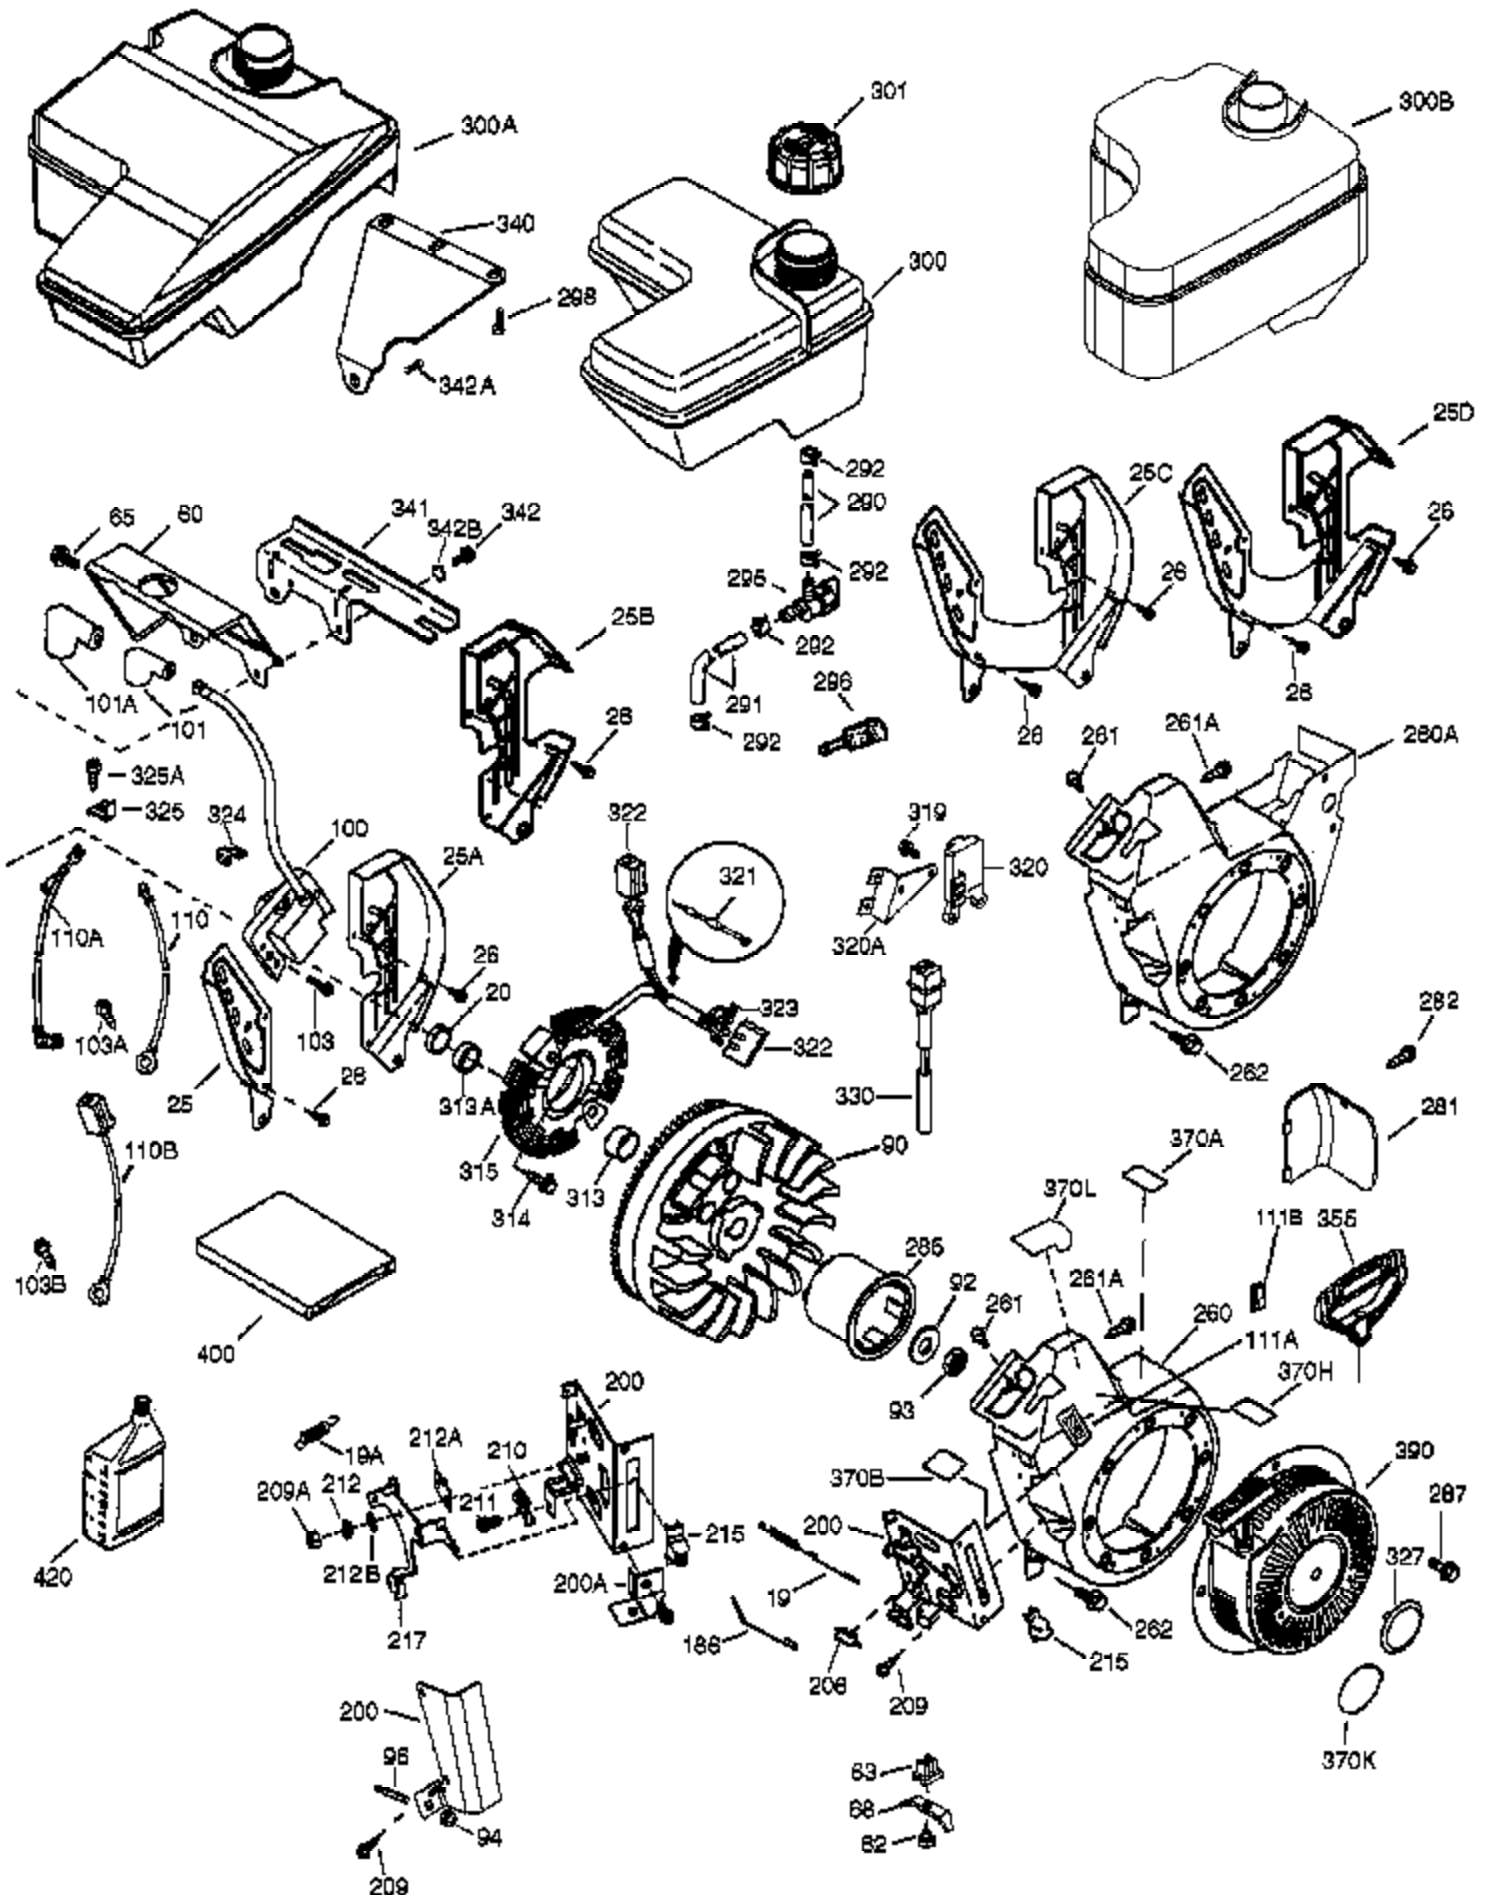

Ref #	Part Number	Qty	Description
19	37111	1	Extension Spring
19A	36741	1	Extension Spring
20	32600	1	Oil Seal
25C	37709	1	Air Baffle (1 pc.)
26	30200	2	Screw, 10-24 x 9/16"
60	36623A	1	Blower Housing Extension
62	650760	1	Screw, 8-32 x 3/8"
63	28545	1	Grommet
65	30200	1	Screw, 10-24 x 9/16"
90	611205	1	Flywheel
92	650815	1	Belleville Washer
93	650816	1	Flywheel Nut
100	34443C	1	Solid State Ignition
101	610118	1	Spark Plug Cover
103A	650767	1	Screw, 8-32 x 27/64"
103	651007	2	Screw, T-15, 10-24 x 15/16"
110	37601	1	Ground Wire
110B	37602	1	Ground Wire
110A	36964	1	Ground Wire
111B	611224	1	Rocker Switch (On/Off)
186	36711	1	Governor Link
200A	37249	1	Control Bracket
200	36740A	1	Control Bracket (Incl. 19A, 210 & 211)
209	650821	1	Screw, 10-32 x 1/2"
210	27793	1	Conduit Clip
211	28942	2	Screw, 10-32 x 3/8"
260	36864	1	Blower Housing
261A	650821	2	Screw, 10-32 x 1/2"
261	651008	1	Screw, 1/4-20 x 31/64"
262	651008	2	Screw, 1/4-20 x 31/64"
285	35985B	1	Starter Cup
287	0	4	Rivet (Can be purchased locally)
290	30705	1	Fuel Line
292	26460	2	Fuel Line Clamp
300	36863	1	Fuel Tank (Incl. 292)
301	36754	1	Fuel Cap
313	34080	1	Spacer
341	36644		Fuel Tank Bracket
342	651010	2	Screw, 1/4-20 x 7/8"
370A	36261	1	Instruction Decal
370K	36695	1	Starter Decal
390	590748	1	Rewind Starter (Note: This engine could have been built with the 59073648 starter)
400	36720	1	* Gasket Set (Incl. items marked PK i n notes)
420	730225A		SAE 30 4-Cycle Engine Oil (Quart)