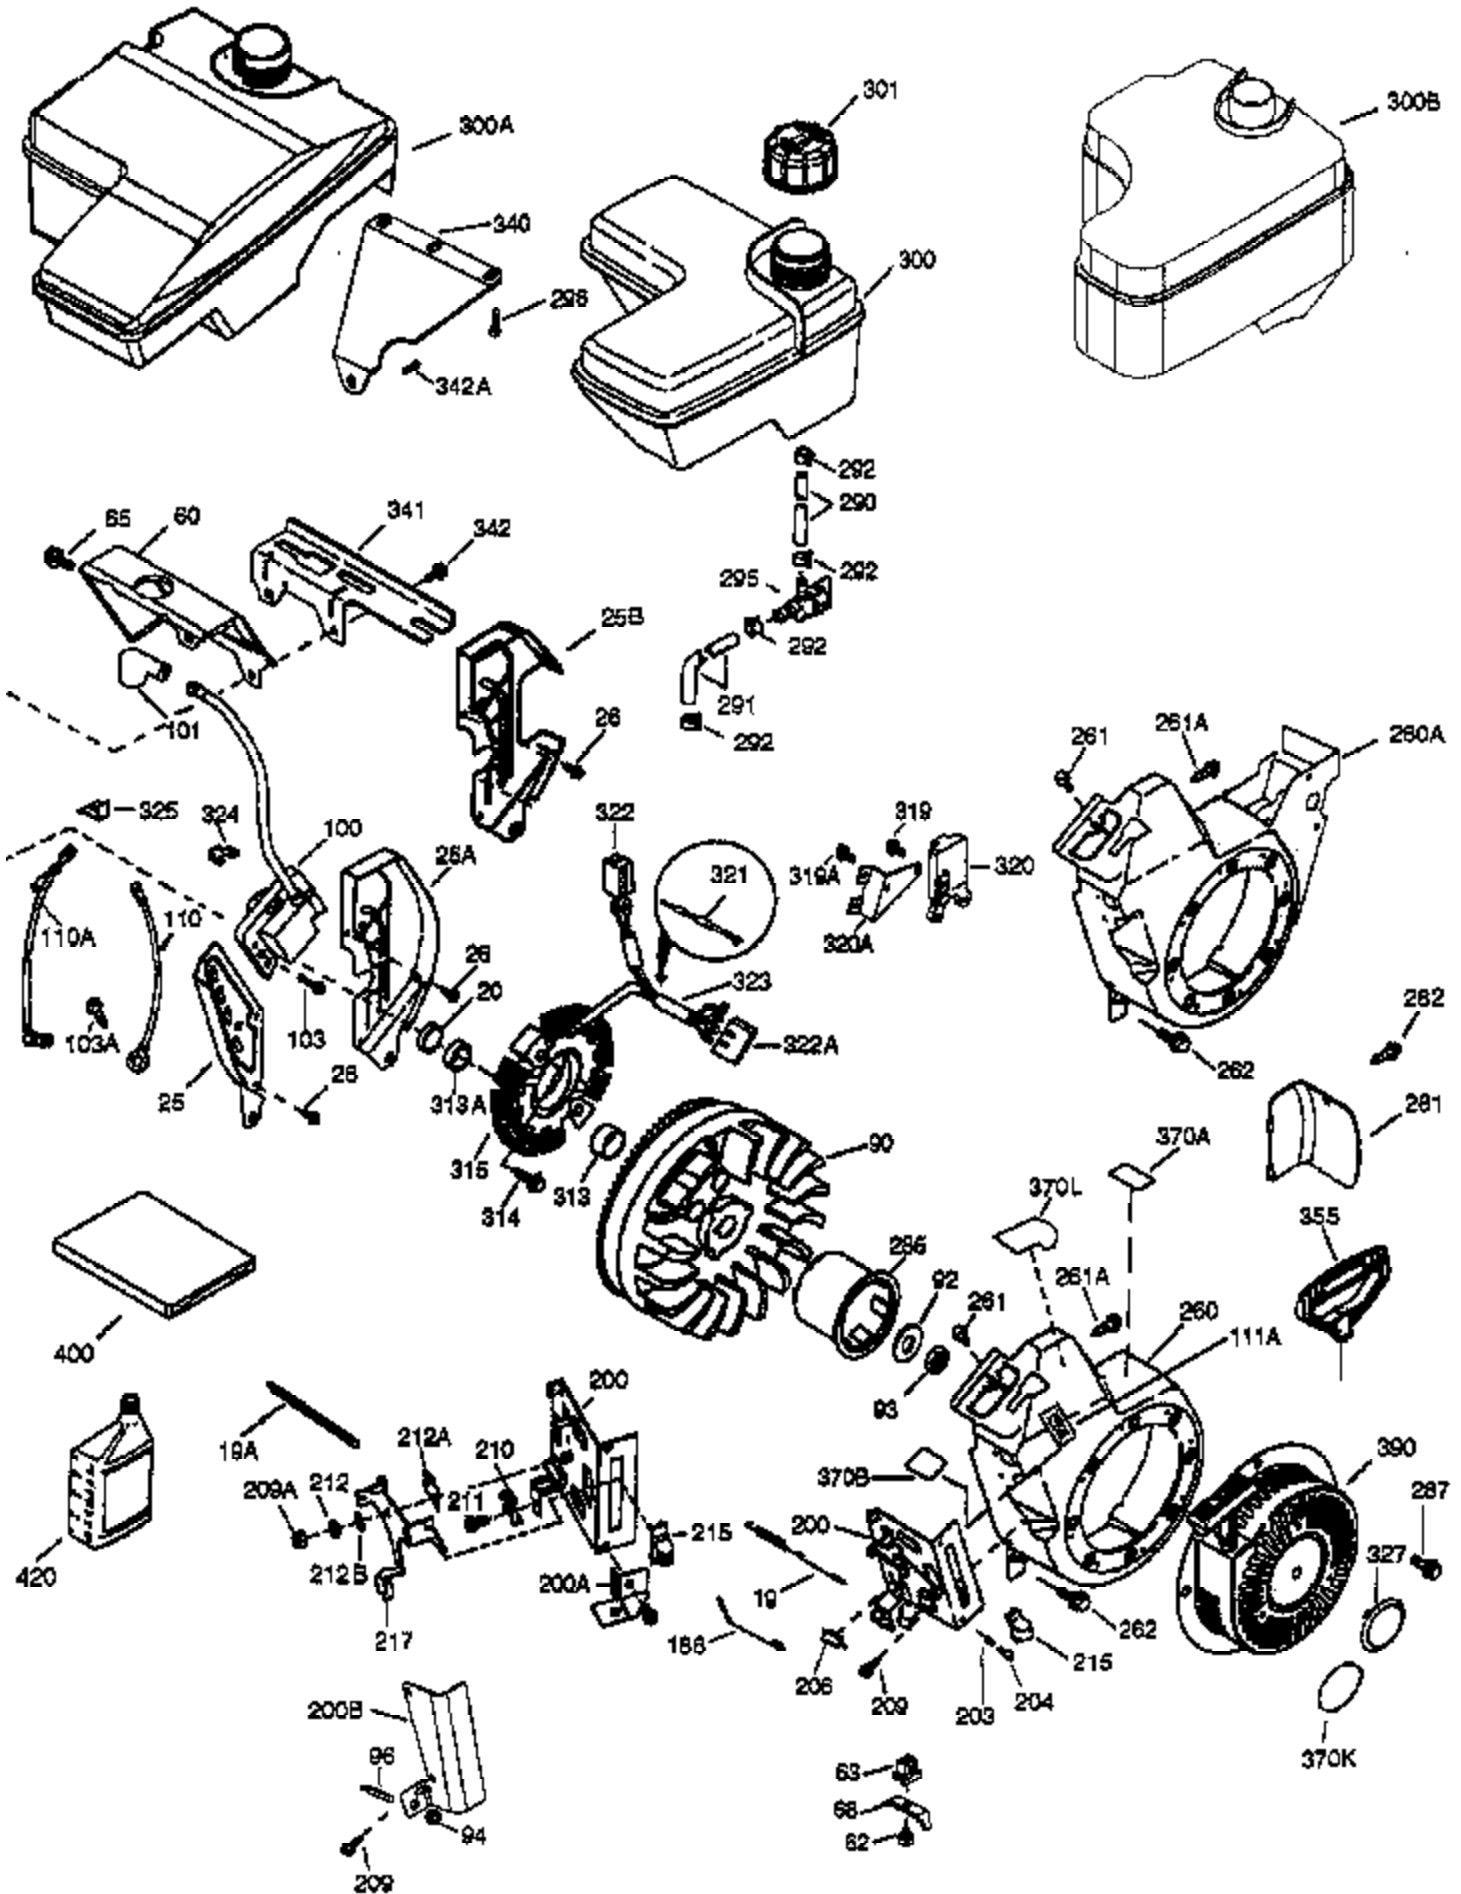

Ref #	Part Number	Qty	Description
19	37111	1	Extension Spring
19A	36741	1	Extension Spring
20	32600	1	Oil Seal
25	36621	1	Air Baffle (Left)
25A	36622	1	Air Baffle (Right)
26	30200	1	Screw, 10-24 x 9/16"
60	36623A	1	Blower Housing Extension
62	650760	1	Screw, 8-32 x 3/8"
63	28545	1	Grommet
65	30200	1	Screw, 10-24 x 9/16"
68	33356	1	Ground Terminal
90	611205	1	Flywheel
92	650815	1	Belleville Washer
93	650816	1	Flywheel Nut
100	34443B	1	Solid State Ignition
101	610118	1	Spark Plug Cover
103	651007	2	Screw, Torx T-15, 10-24 x 15/16"
103A	650767	1	Screw, 8-32 x 27/64"
110A	36964	1	Ground Wire
110	36963	1	Ground Wire
111B	611224	1	Rocker On/Off Switch
186	36711	1	Governor Link
200	36740A	1	Control Bracket (Incl. 19A, 210 & 211)
200A	36740	1	Control Bracket
209	650821	1	Screw, 10-32 x 1/2"
210	27793	1	Conduit Clip
211	28942	2	Screw, 10-32 x 3/8"
260	36864	1	Blower Housing
261A	650821	2	Screw, 10-32 x 1/2"
261	651008	1	Screw, 1/4-20 x 31/64"
262	651008	2	Screw, 1/4-20 x 31/64"
285	35985B	1	Starter Cup
287	0	4	Rivet (Can be purchased locally)
290	30705	1	Fuel Line
292	26460	2	Fuel Line Clamp
300	36863	1	Fuel Tank (Incl. 292)
301	36754	1	Fuel Cap
313	34080	1	Spacer
325	29443	1	Wire Clip
341	36644		Fuel Tank Bracket
342	651010	2	Screw, 1/4-20 x 7/8"
370A	36261	1	Lubrication Decal
370K	36695	1	Starter Decal
390	590736	1	Rewind Starter (NOTE: This engine could have been built with 590748 starter.)
400	36720	1	* Gasket Set (Incl. items marked PK in notes) Incl. (1) each of 26756, 27272A, 29673, 35626, 36581, 36624, 36719
420	730225		SAE 30 4-Cycle Engine Oil (Quart)