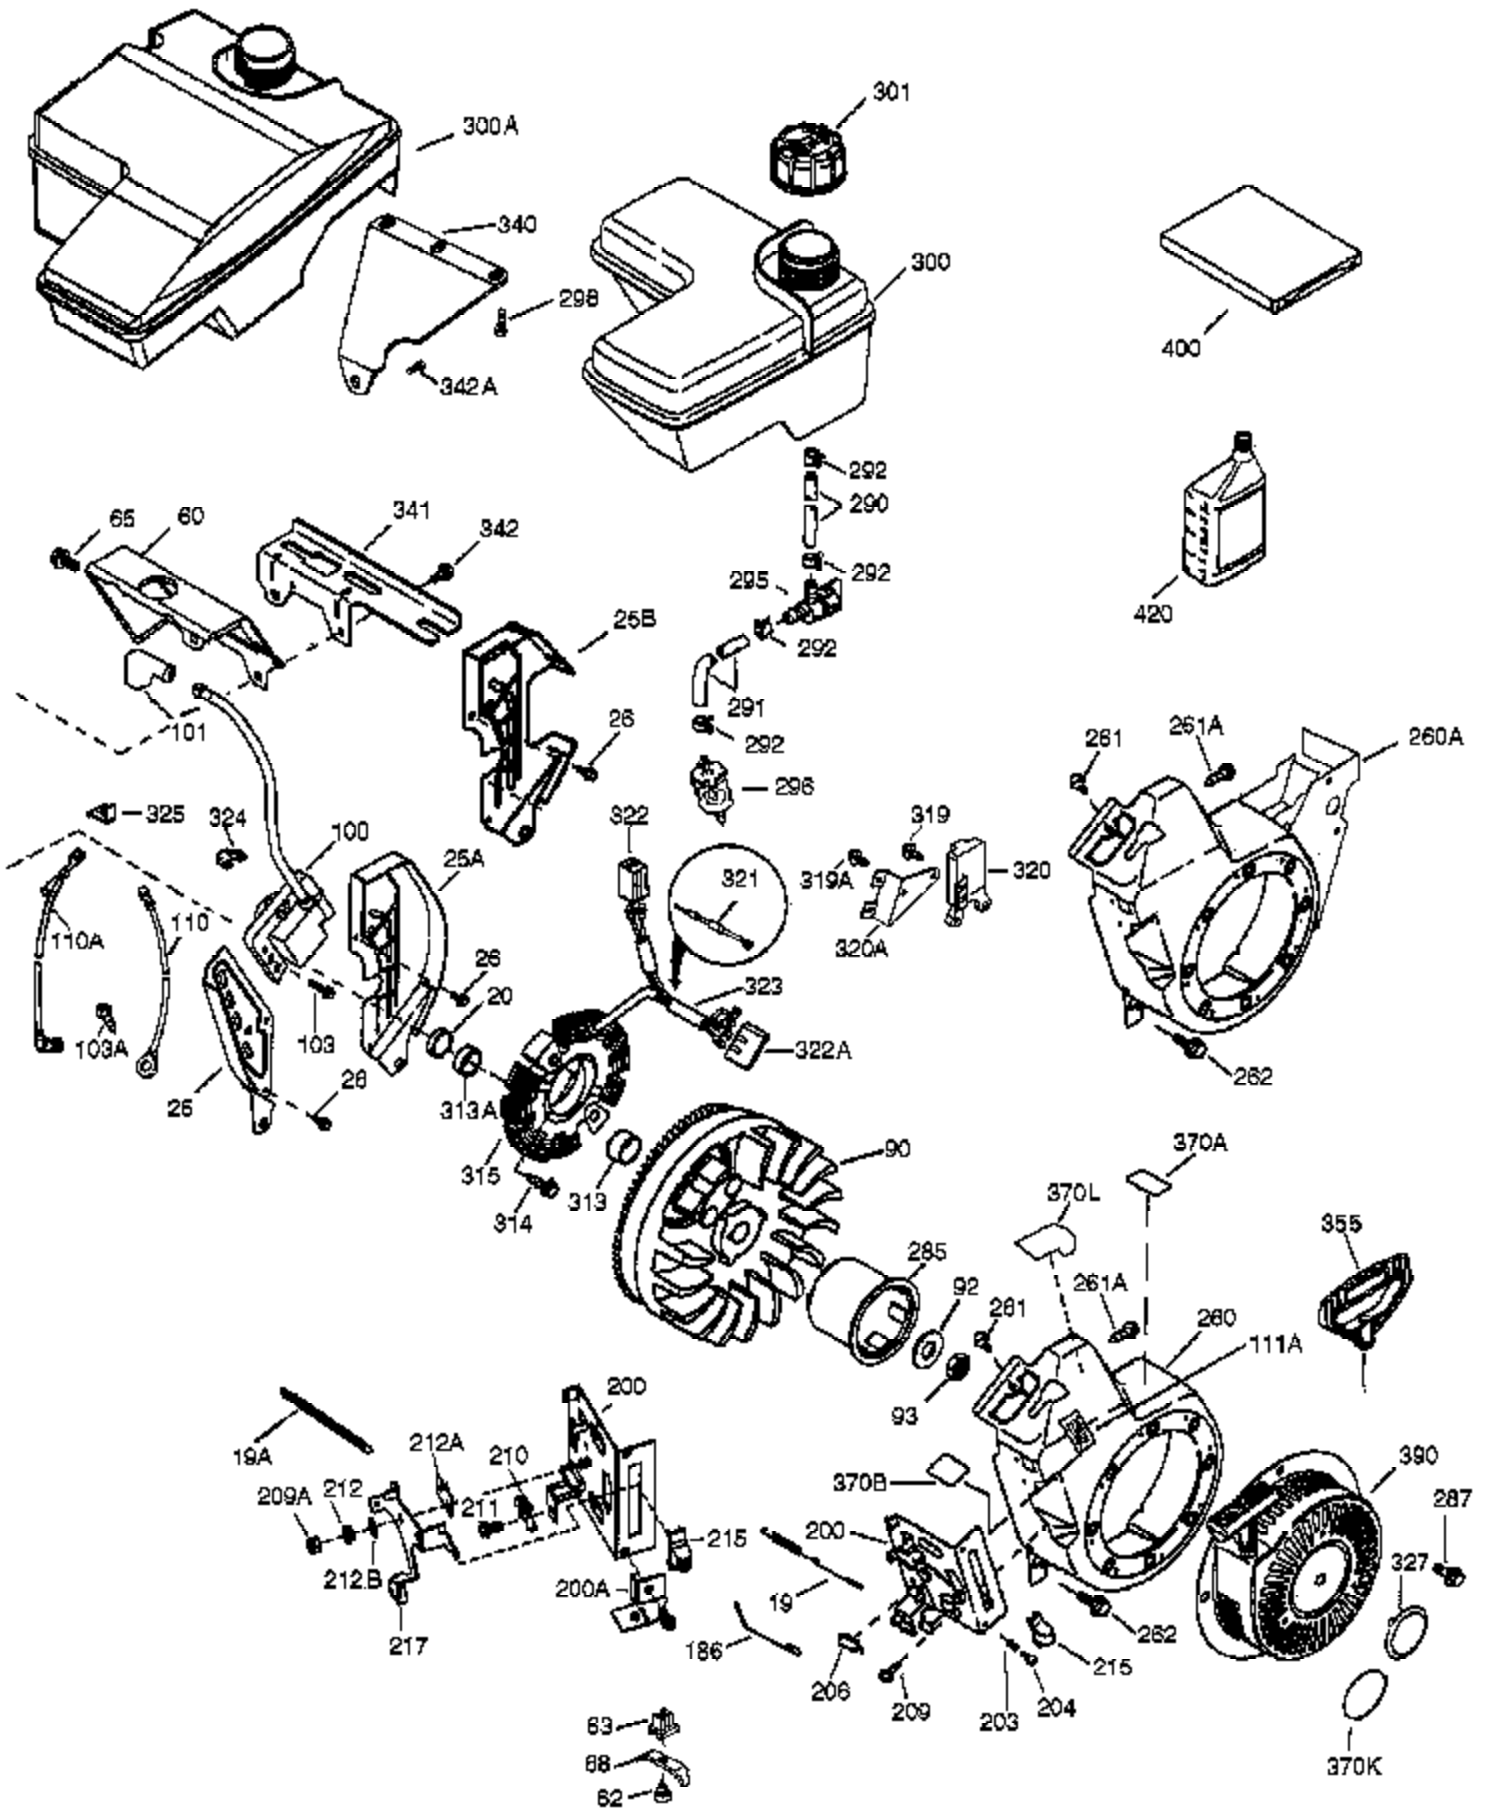

Ref #	Part Number	Qty	Description
184	26756	1	* Carburetor To Intake Pipe Gasket
185	36631	1	Intake Pipe
207	36632	1	Throttle Link
223	650451	2	Screw, 1/4-20 x 1"
224	36581	1	* Intake Pipe Gasket
238	28820	2	Screw, 10-32 x 1/2"
239	27272A	1	* Air Cleaner Gasket
240	36633A	1	Air Cleaner Body (Incl. 239)
245A	36634	1	Air Cleaner Filter (Poly)
245	36046	1	Air Cleaner Filter
250A	37074	1	Air Cleaner Baffle
250	37073	1	Air Cleaner Cover
251	650886	1	Wing Nut
252	650821	1	Screw, 10-32 x 1/2"
253	36701	1	Compression Release Weight
254	36702	1	Compression Release Spring
275	36722	1	Muffler
277	650988	2	Screw, 1/4-20 x 2-9/32"
278	36674	1	Spacer
279	650852	2	Nut & Lock Washer
280	36893	1	Heat Shield
310	36678	1	Dipstick
380	640025	1	Carburetor (Incl. 184)
416	36085	1	Spark Arrestor Kit (Incl. 417) (Optional)
417	650760	1	Screw, 8-32 x 3/8"
600	651013	1	Washer