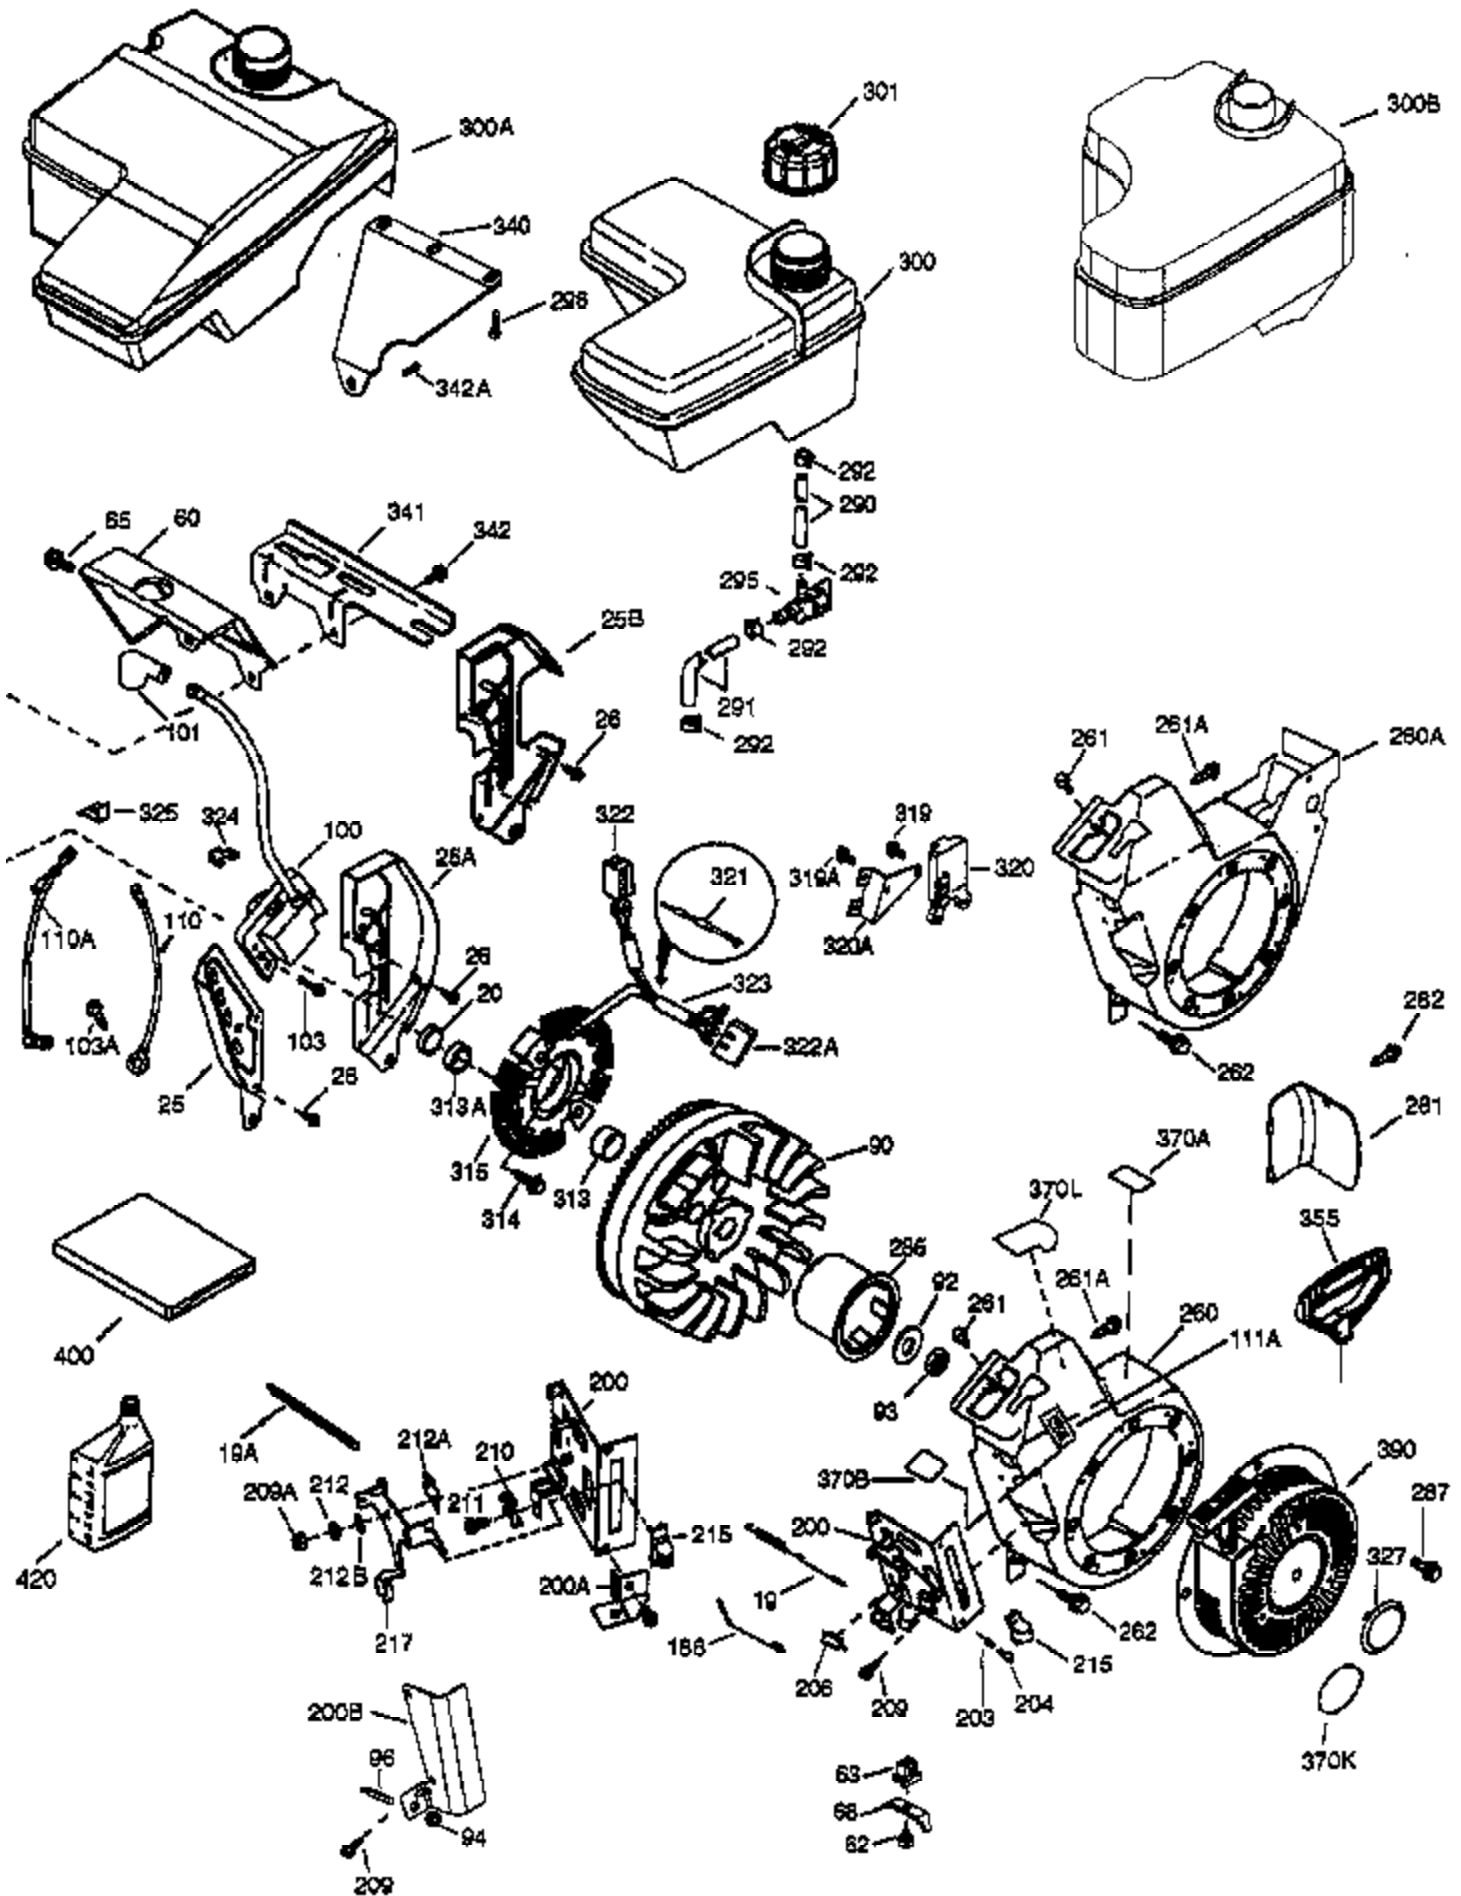

Ref #	Part Number	Qty	Description
19	37111	1	Extension Spring
19A	36741	1	Extension Spring
20	32600	1	Oil Seal
25	36621	1	Air Baffle (Left)
25A	36622	1	Air Baffle (Right)
26	30200	1	Screw, 10-24 x 9/16"
60	36623A	1	Blower Housing Extension
62	650760	1	Screw, 8-32 x 3/8"
63	28545	1	Grommet
65	30200	1	Screw, 10-24 x 9/16"
68	33356	1	Ground Terminal
90	611205	1	Flywheel
92	650815	1	Belleville Washer
93	650816	1	Flywheel Nut
100	34443B	1	Solid State Ignition
101	610118	1	Spark Plug Cover
103A	650767	1	Screw, 8-32 x 27/64"
103	651007	2	Screw, Torx T-15, 10-24 x 15/16"
110	36963	1	Ground Wire
110A	36964	1	Ground Wire
111A	611224	1	Rocker On/Off Switch
151A	40016A	1	Intake Valve Seal
186	36711	1	Governor Link
200A	37249	1	Control Bracket
200	36740A	1	Control Bracket (Incl. 19A, 210 & 211)
209	650821	1	Screw, 10-32 x 1/2"
210	27793	1	Conduit Clip
211	28942	2	Screw, 10-32 x 3/8"
260	36864	1	Blower Housing
261	651008	1	Screw, 1/4-20 x 31/64"
261A	650821	2	Screw, 10-32 x 1/2"
262	651008	2	Screw, 1/4-20 x 31/64"
285	35985B	1	Starter Cup
287	0	4	Rivet (Can be purchased locally)
290	30705	1	Fuel Line
292	26460	2	Fuel Line Clamp
300	36863	1	Fuel Tank (Incl. 292)
301	36754	1	Fuel Cap
313	34080	1	Spacer
325	37471	1	Fuel Line Bracket
325A	30200	1	Screw, 10-24 X 9/16"
341	36644		Fuel Tank Bracket
342	651010	2	Screw, 1/4-20 x 7/8"
370A	36261	1	Lubrication Decal
370K	36695	1	Starter Decal
390	590736	1	Rewind Starter (NOTE: This engine could have been built with 590748 starter.)
400	36720	1	* Gasket Set (Incl. items marked PK in notes) Incl. (1) each of 26756, 27272A, 29673, 35626, 36581, 36624, 36719
420	730225		SAE 30 4-Cycle Engine Oil (Quart)