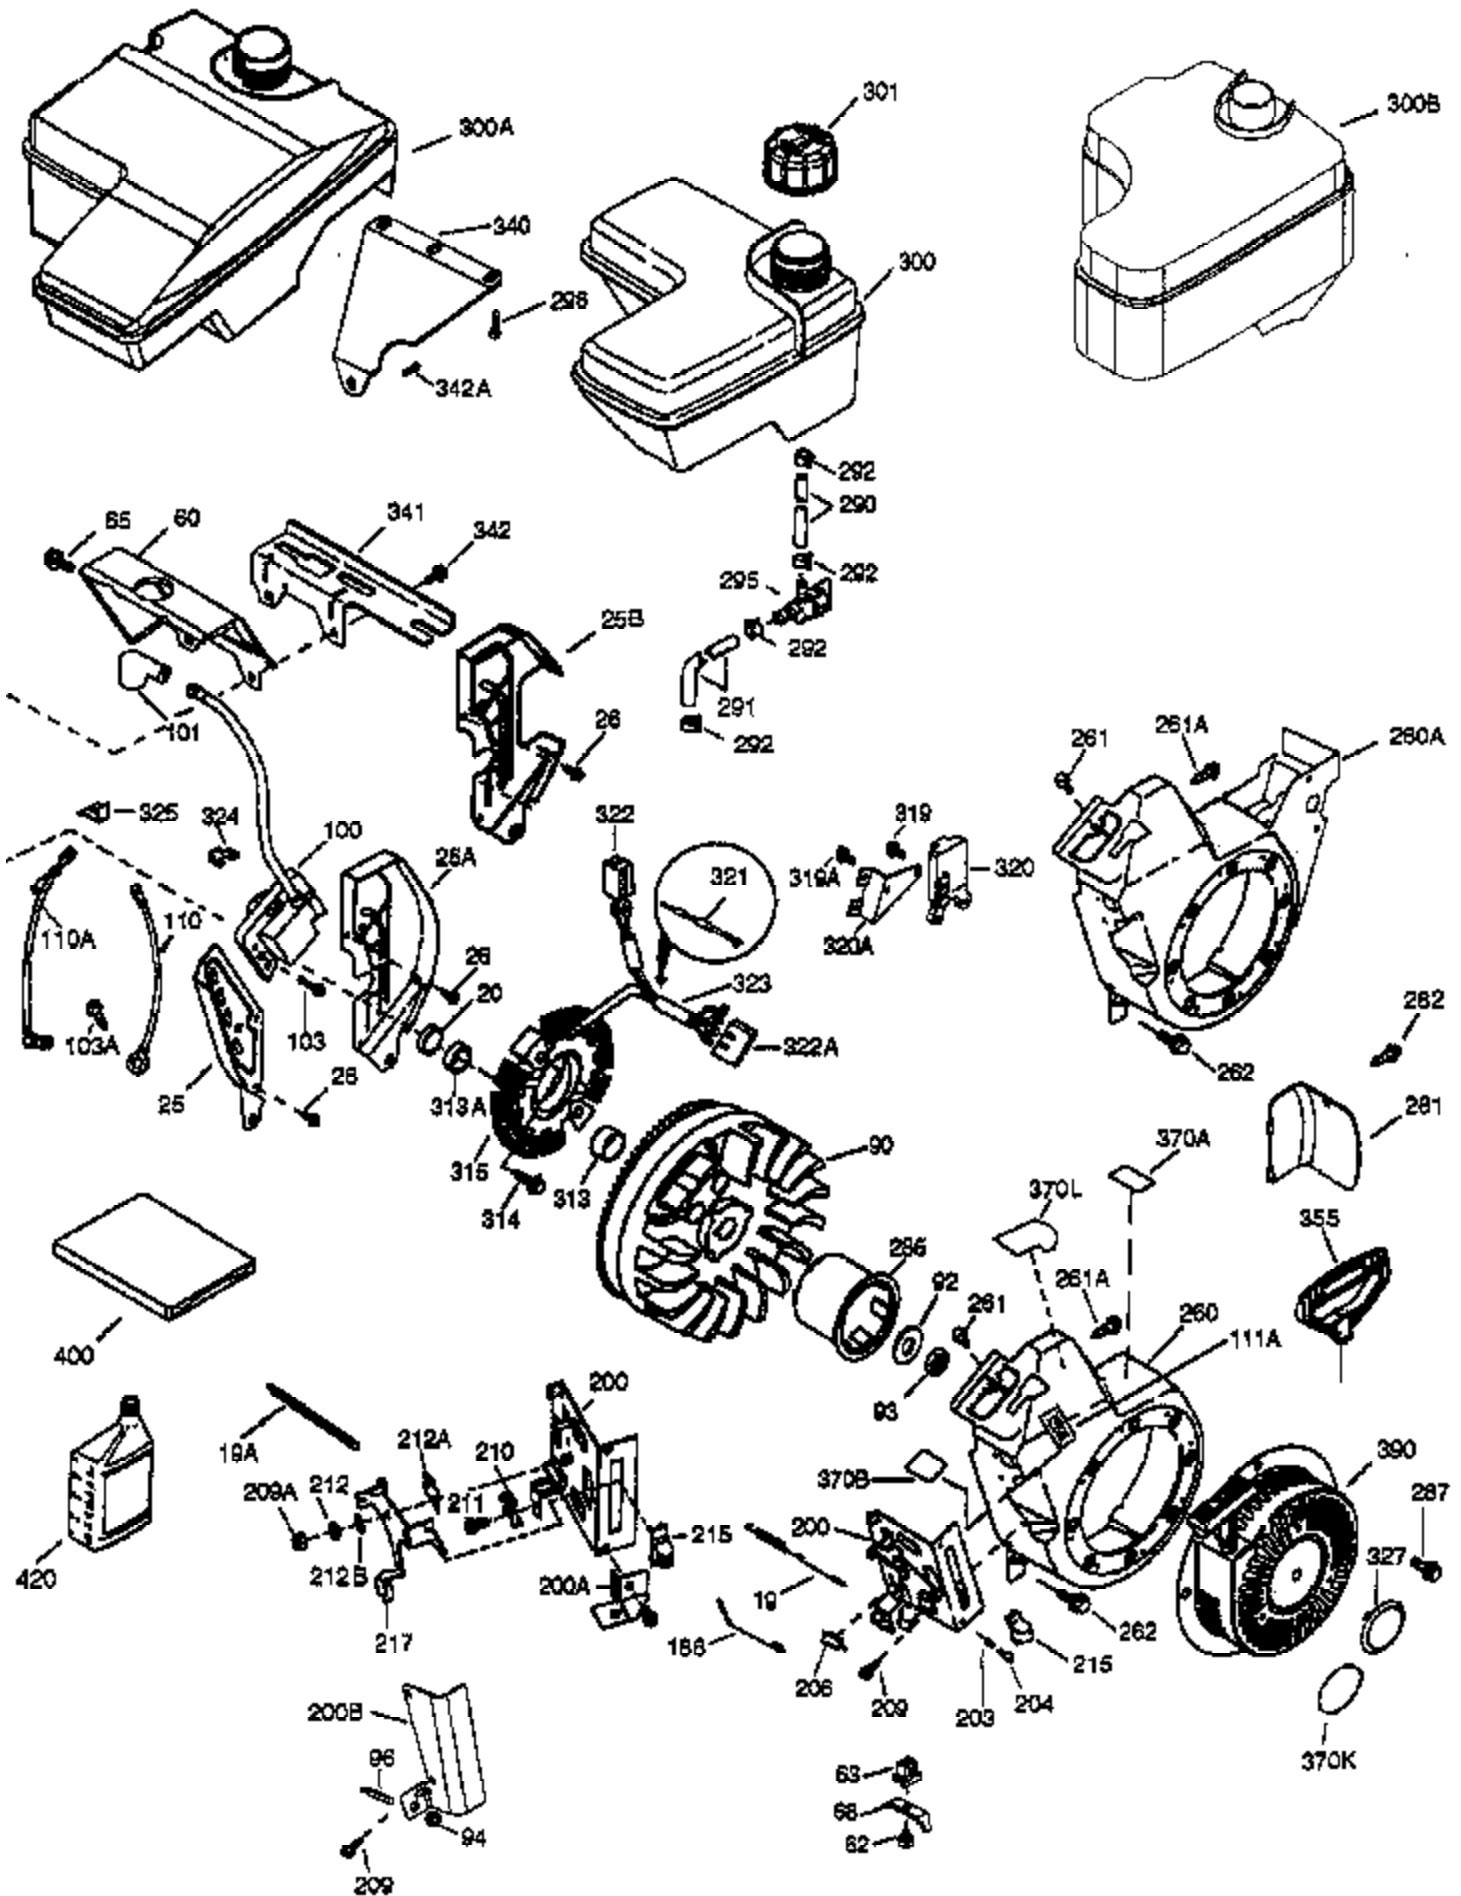

Ref #	Part Number	Qty	Description
19	36710	1	Extension Spring
20	32600	1	Oil Seal
25A	36622	1	Air Baffle (Right)
25	36621	1	Air Baffle (Left)
26	30200	1	Screw, 10-24 x 9/16"
60	36623A	1	Blower Housing Extension
65	30200	1	Screw, 10-24 x 9/16"
90	611205	1	Flywheel
92	650815	1	Belleville Washer
93	650816	1	Flywheel Nut
100	34443B	1	Solid State Ignition
101	610118	1	Spark Plug Cover
103	651007	2	Screw, Torx T-15, 10-24 x 15/16"
110	36054	1	Ground Wire
186	36711	1	Governor Link
200	36736	1	Control Bracket (Incl. 206 & 215)
206	610973	1	Terminal
209	650821	1	Screw, 10-32 x 1/2"
215	36638	1	Control Knob
260	36864	1	Blower Housing
261A	650821	2	Screw, 10-32 x 1/2"
261	651008	1	Screw, 1/4-20 x 31/64"
262	651008	2	Screw, 1/4-20 x 31/64"
285	35985B	1	Starter Cup
287	651008	4	Screw, 1/4-20 x 31/64"
290	30705	1	Fuel Line
292	26460	2	Fuel Line Clamp
300	37048	1	Fuel Tank Assembly
301	36246	1	Fuel Cap
313	34080	1	Spacer
325	29443	1	Wire Clip
341	36644		Fuel Tank Bracket
342	651010	2	Screw, 1/4-20 x 7/8"
370K	36695	1	Starter Decal
370B	35703	1	Speed Control Decal
370A	36261	1	Lubrication Decal
390	590704	1	Rewind Starter (NOTE: This engine could have been built with 590746 starter.)
400	36720	1	* Gasket Set (Incl. items marked PK in notes) Incl. (1) each of 26756, 27272A, 29673, 35626, 36581, 36624, 36719
420	730225		SAE 30 4-Cycle Engine Oil (Quart)