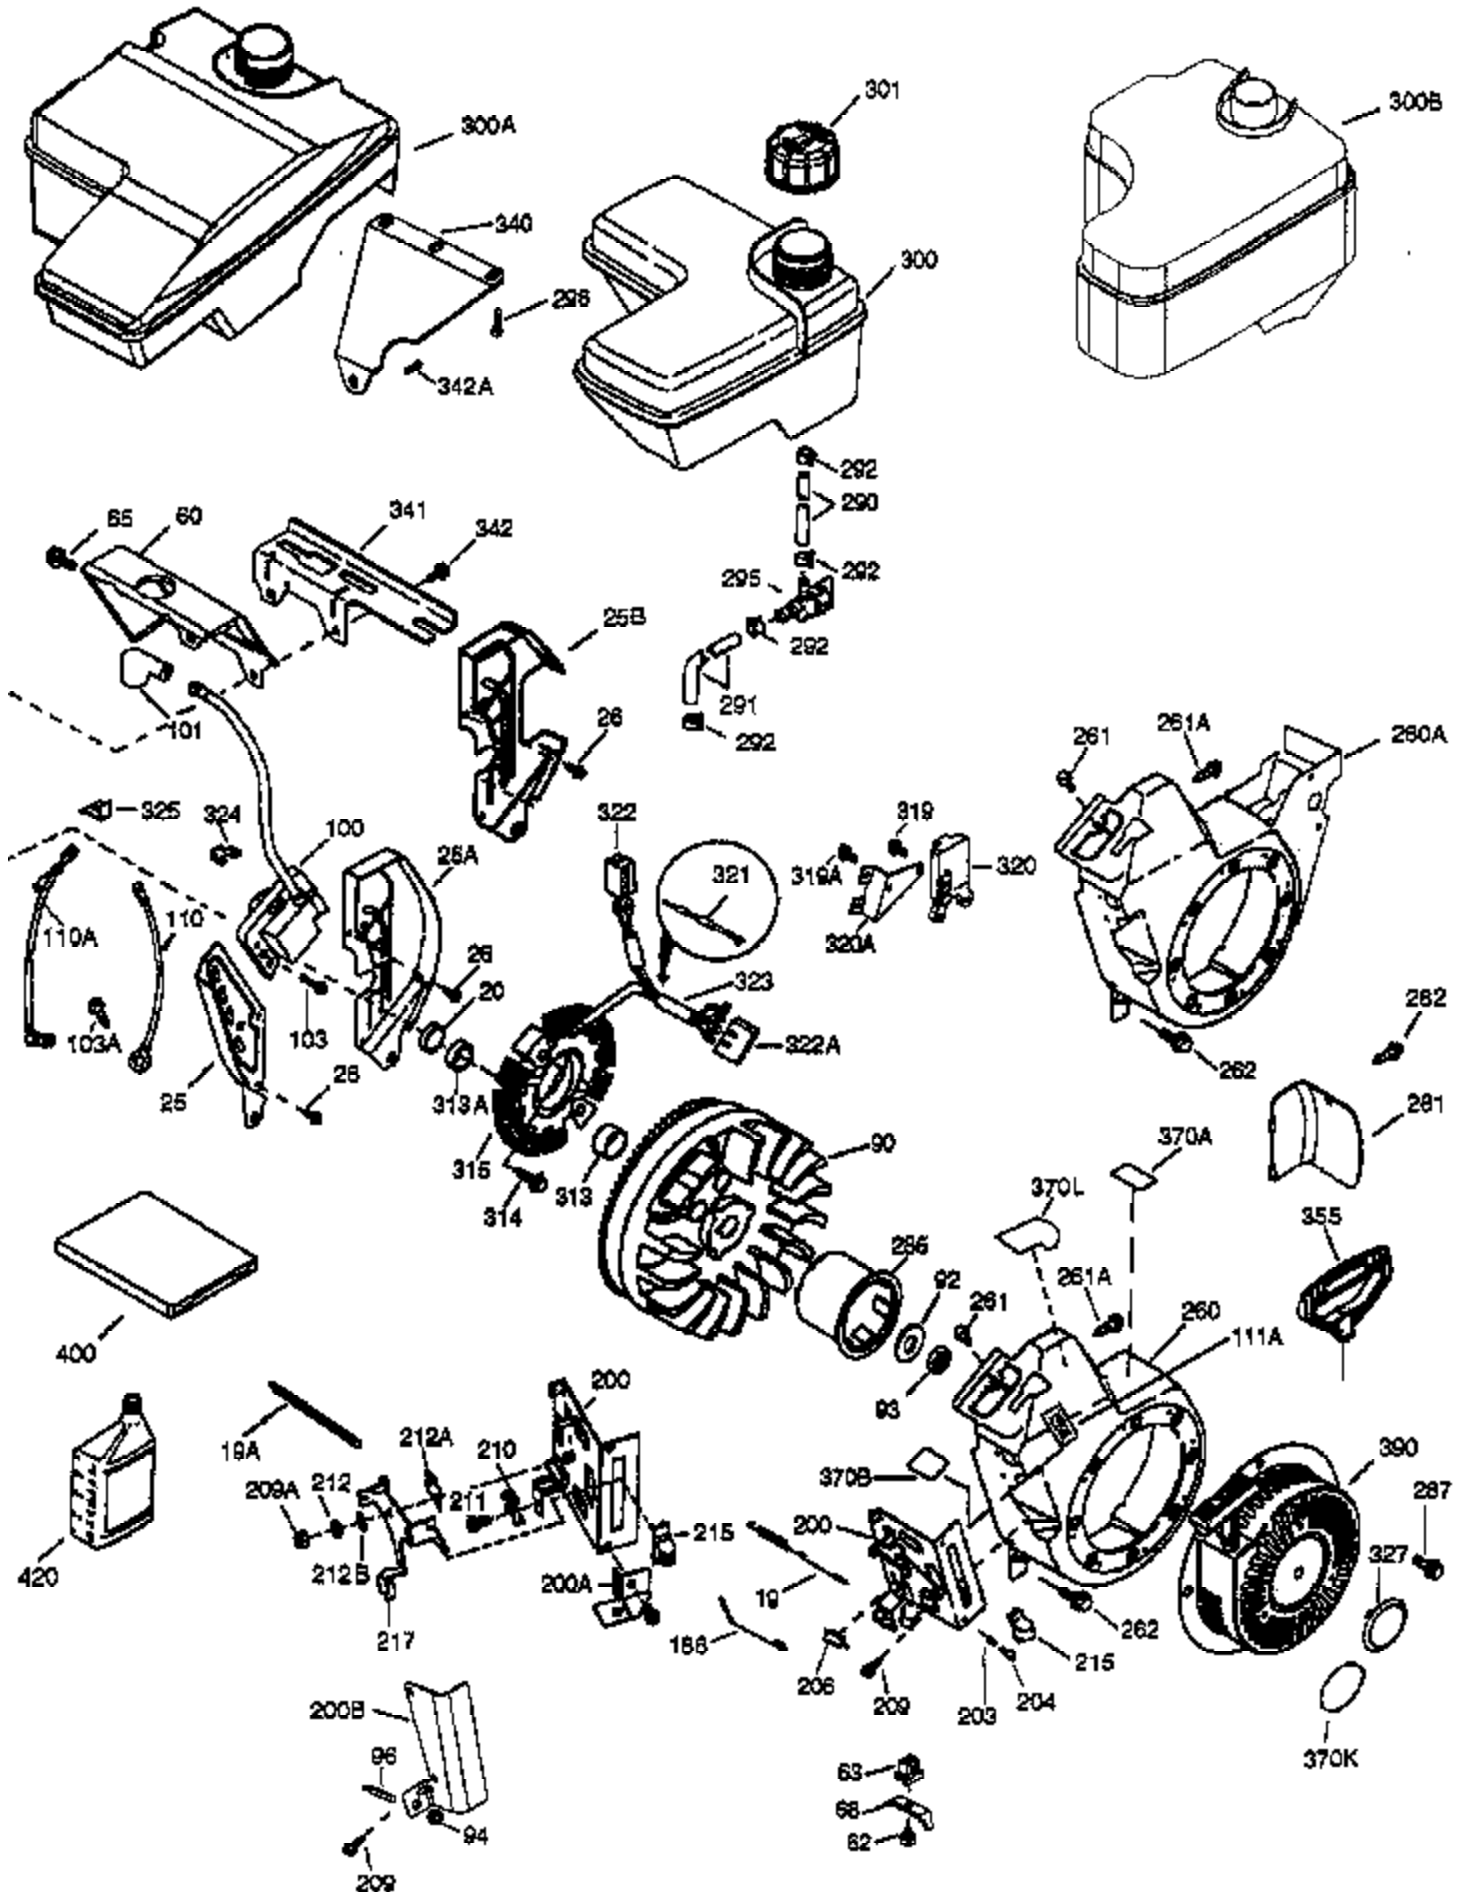

Ref #	Part Number	Qty	Description
19	37111	1	Extension Spring
20	32600	1	Oil Seal
25A	36622	1	Air Baffle (Right)
25	36621	1	Air Baffle (Left)
26	30200	1	Screw, 10-24 x 9/16"
60	36623A	1	Blower Housing Extension
65	30200	1	Screw, 10-24 x 9/16"
90	611205	1	Flywheel
92	650815	1	Belleville Washer
93	650816	1	Flywheel Nut
100	34443B	1	Solid State Ignition
101	610118	1	Spark Plug Cover
103	651007	2	Screw, Torx T-15, 10-24 x 15/16"
110	36054	1	Ground Wire
186	36711	1	Governor Link
200	36736	1	Control Bracket (Incl. 206 & 215)
206	610973	1	Terminal
209	650821	1	Screw, 10-32 x 1/2"
215	36638	1	Control Knob
260	36864	1	Blower Housing
261A	650821	2	Screw, 10-32 x 1/2"
261	651008	1	Screw, 1/4-20 x 31/64"
262	651008	2	Screw, 1/4-20 x 31/64"
285	35985B	1	Starter Cup
287	651008	4	Screw, 1/4-20 x 31/64"
290	30705	1	Fuel Line
292	26460	2	Fuel Line Clamp
300	37048	1	Fuel Tank Assembly
301	36246	1	Fuel Cap
313	34080	1	Spacer
325	29443	1	Wire Clip
341	36644		Fuel Tank Bracket
342	651010	2	Screw, 1/4-20 x 7/8"
370K	36695	1	Starter Decal
370B	35703	1	Speed Control Decal
370A	36261	1	Lubrication Decal
390	590704	1	Rewind Starter (NOTE: This engine could have been built with 590746 starter.)
400	36720	1	* Gasket Set (Incl. items marked PK in notes) Incl. (1) each of 26756, 27272A, 29673, 35626, 36581, 36624, 36719
420	730225		SAE 30 4-Cycle Engine Oil (Quart)