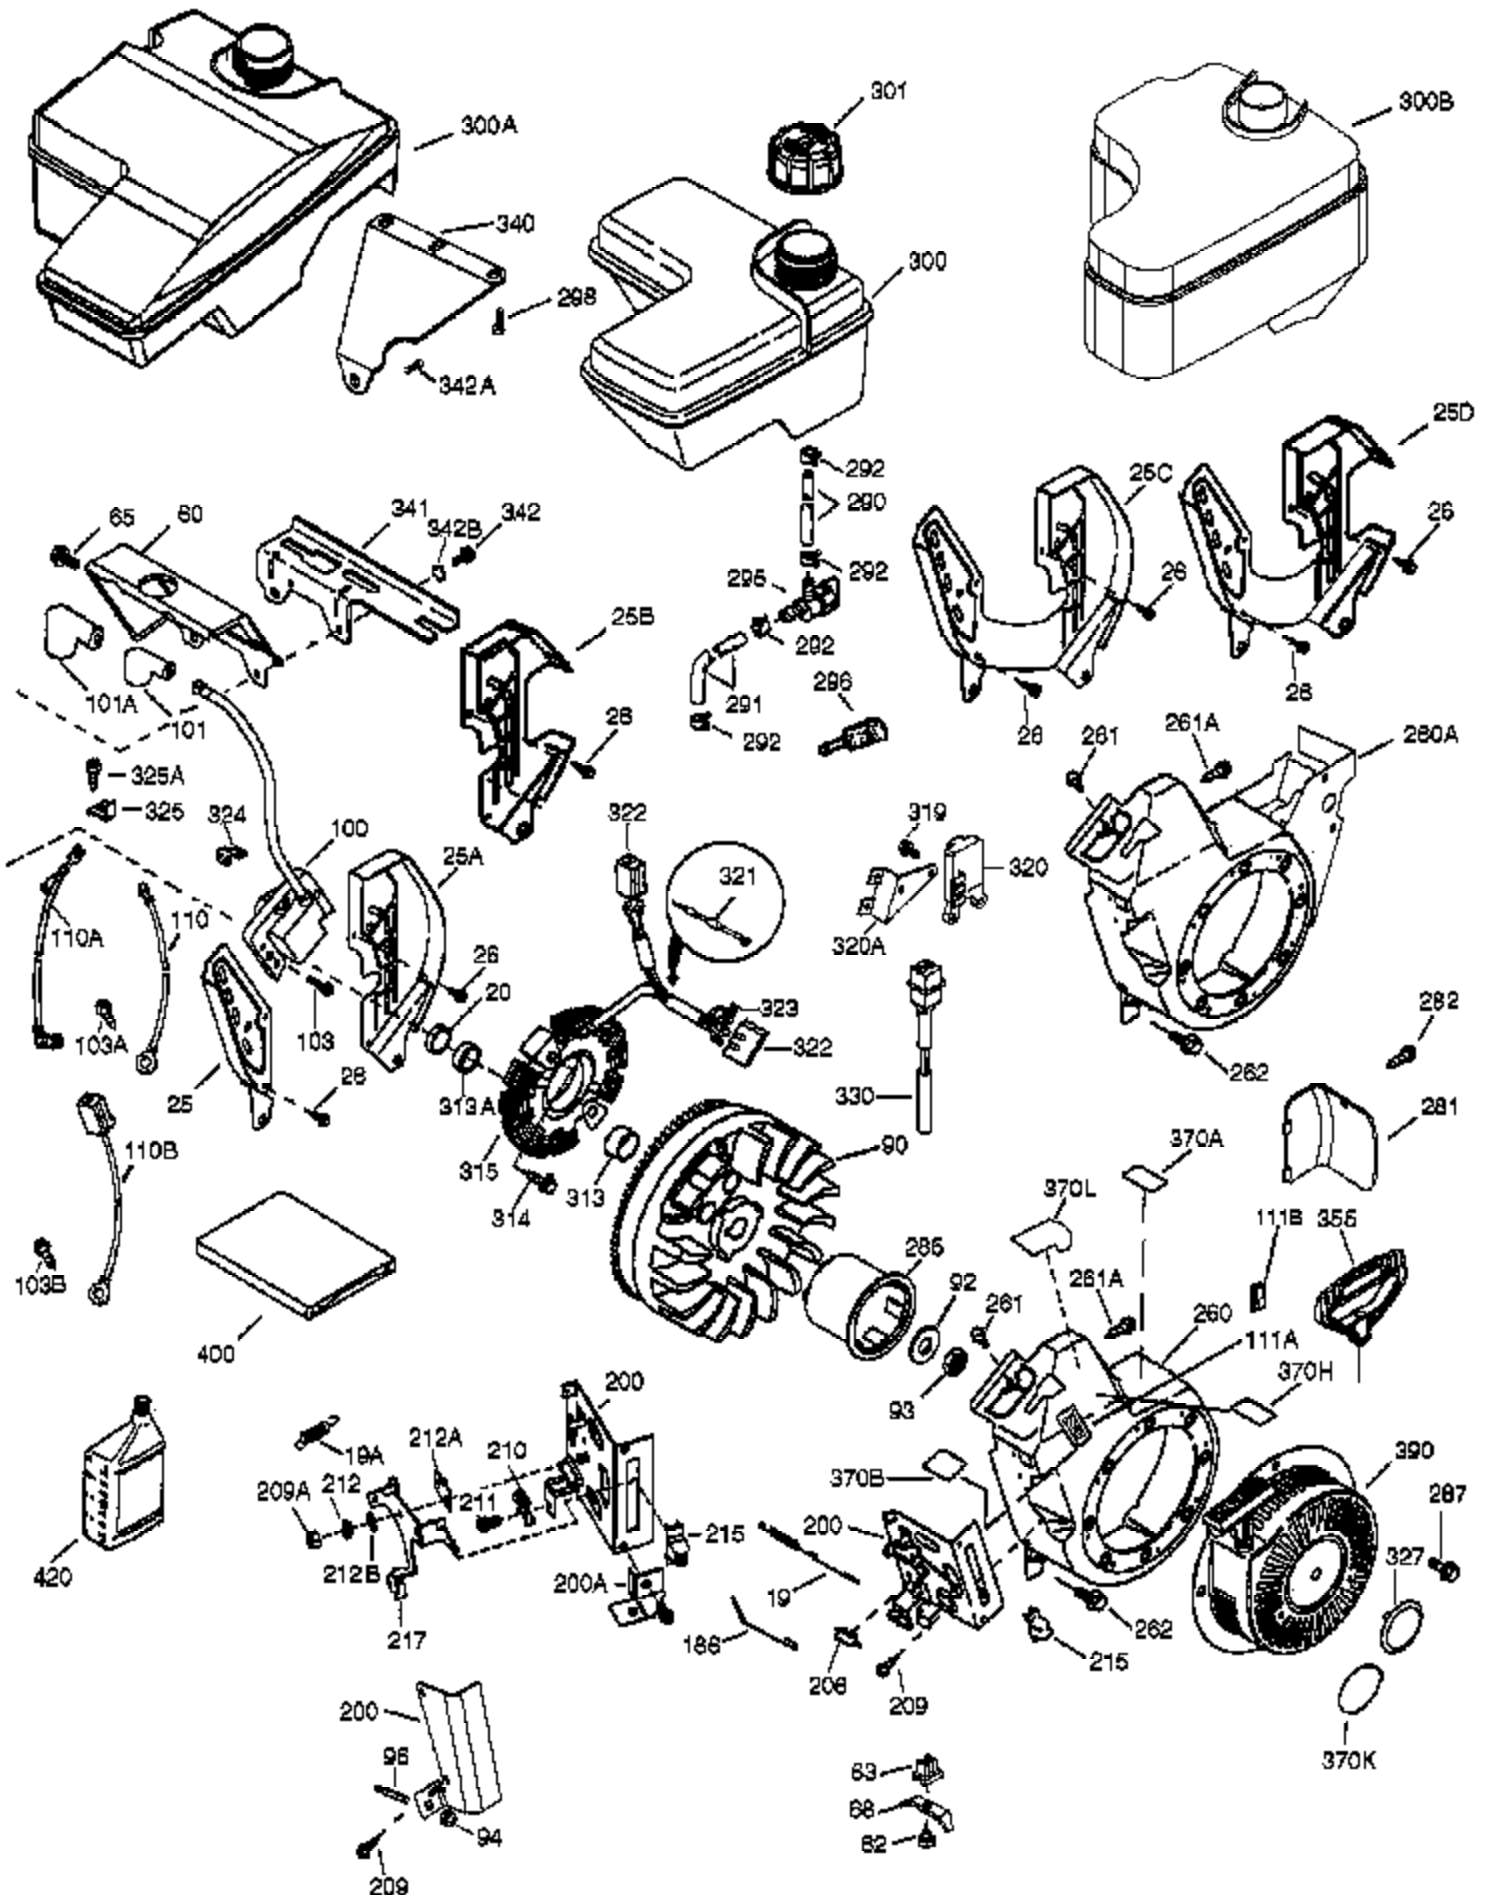

Engine Parts List #2

Ref #	Part Number	Qty	Description
19	37111	1	Extension Spring
20	32600	1	Oil Seal
25A	36622	1	Air Baffle (Right)
25	36621	1	Air Baffle (Left)
26	30200	1	Screw, 10-24 x 9/16"
60	36623A	1	Blower Housing Extension
65	30200	1	Screw, 10-24 x 9/16"
90	611205	1	Flywheel
92	650815	1	Belleville Washer
93	650816	1	Flywheel Nut
100	34443B	1	Solid State Ignition
101	610118	1	Spark Plug Cover
103	651007	2	Screw, T-15, 10-24 x 15/16"
110	36054	1	Ground Wire
186	36711	1	Governor Link
200	36736	1	Control Bracket (Incl. 206 & 215)
206	610973	1	Terminal
209	650821	1	Screw, 10-32 x 1/2"
215	36638	1	Control Knob
260	36864	1	Blower Housing
261A	650821	2	Screw, 10-32 x 1/2"
261	651008	1	Screw, 1/4-20 x 31/64"
262	651008	2	Screw, 1/4-20 x 31/64"
285	35985B	1	Starter Cup
287	0	4	Rivet (Can be purchased locally)
290	30705	1	Fuel Line
292	26460	2	Fuel Line Clamp
300	36863	1	Fuel Tank (Incl. 292 & 301)
301	36246	1	Fuel Cap
313	34080	1	Spacer
325A	30200	1	Screw, 10-24 x 9/16"
325	29443	1	Fuel Line Bracket
341	36644		Fuel Tank Bracket
342	651010	2	Screw, 1/4-20 x 7/8"
370B	35703	1	Speed Control Decal
370A	36261	1	Lubrication Decal
370K	36695	1	Starter Decal
390	590748	1	Rewind Starter (NOTE: This engine could have been built with 590736 starter.)
400	36720	1	* Gasket Set (Incl. items marked PK in notes)
420	730225		SAE 30 4-Cycle Engine Oil (Quart)