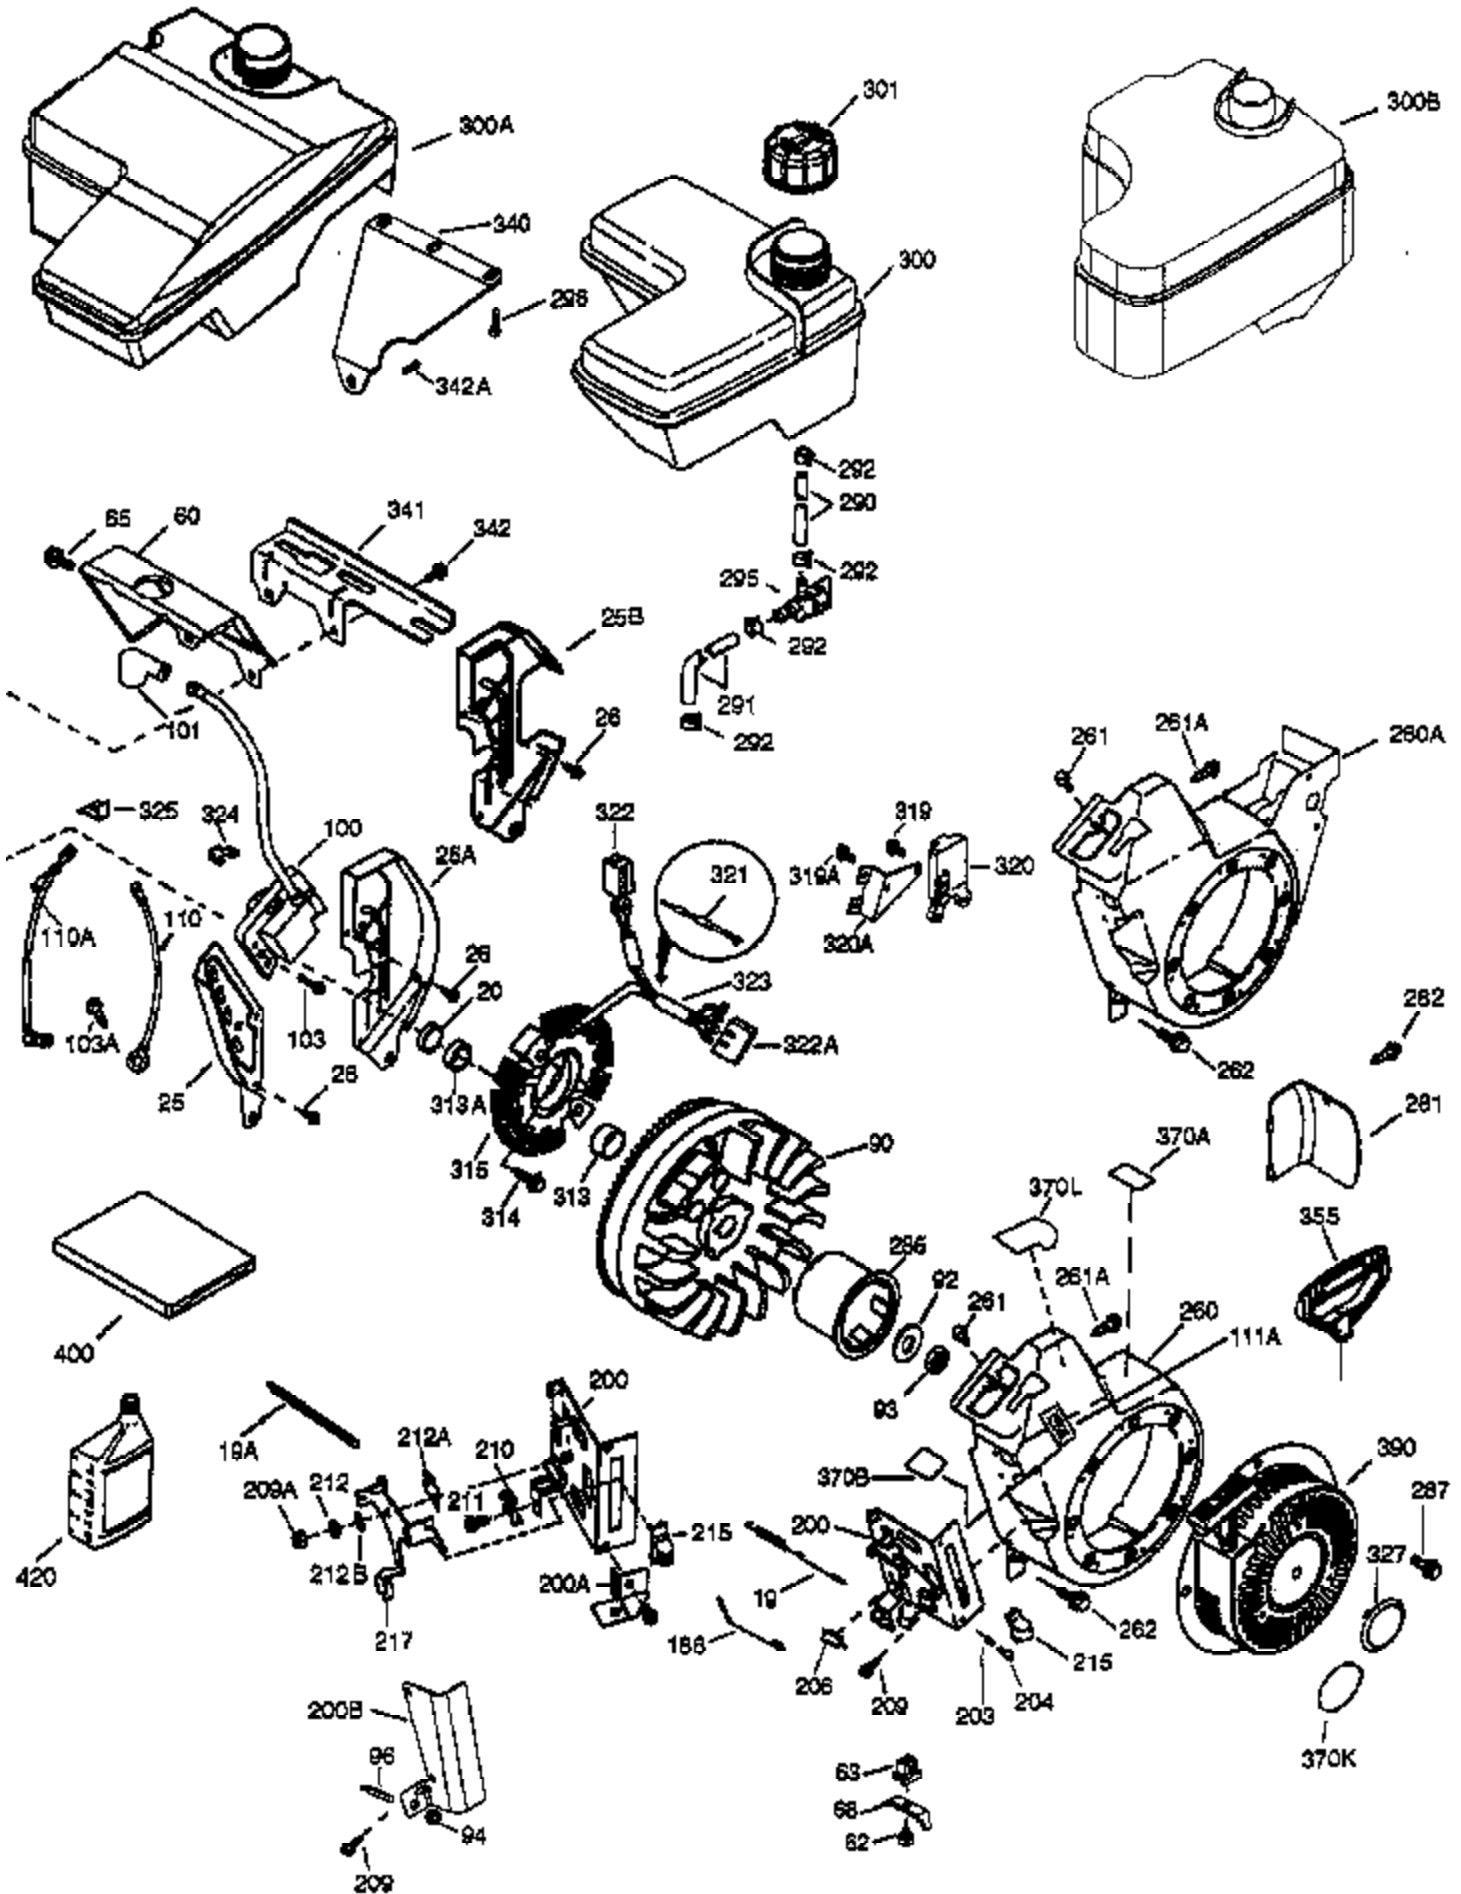

Ref #	Part Number	Qty	Description
19	37111	1	Extension Spring
20	32600	1	Oil Seal
25	36621	1	Air Baffle (Left)
25A	36622	1	Air Baffle (Right)
26	30200	1	Screw, 10-24 x 9/16"
60	36623A	1	Blower Housing Extension
65	30200	1	Screw, 10-24 x 9/16"
90	611205	1	Flywheel
92	650815	1	Belleville Washer
93	650816	1	Flywheel Nut
100	34443B	1	Solid State Ignition
101	610118	1	Spark Plug Cover
103	651007	2	Screw, Torx T-15, 10-24 x 15/16"
110	36054	1	Ground Wire
186	36711	1	Governor Link
200	36736	1	Control Bracket (Incl. 206, 210 & 211)
206	610973	1	Terminal
209	650821	1	Screw, 10-32 x 1/2"
210	27793	1	Conduit Clip
211	28942	2	Screw, 10-32 x 3/8"
260	36864	1	Blower Housing
261A	650821	2	Screw, 10-32 x 1/2"
261	651008	1	Screw, 1/4-20 x 31/64"
262	651008	2	Screw, 1/4-20 x 31/64"
285	35985B	1	Starter Cup
287	651008	4	Screw, 1/4-20 x 31/64"
290	30705	1	Fuel Line
292	26460	2	Fuel Line Clamp
300	37048	1	Fuel Tank (Incl. 292 & 301)
301	36246	1	Fuel Cap
313	34080	1	Spacer
325	29443	1	Wire Clip
341	36644		Fuel Tank Bracket
342	651010	2	Screw, 1/4-20 x 7/8"
370A	36261	1	Lubrication Decal
370K	36695	1	Starter Decal
390	590704	1	Rewind Starter (NOTE: This engine could have been built with 590746 starter.)
400	36720	1	* Gasket Set (Incl. items marked PK in notes) Incl. (1) each of 26756, 27272A, 29673, 35626, 36581, 36624, 36719
420	730225		SAE 30 4-Cycle Engine Oil (Quart)