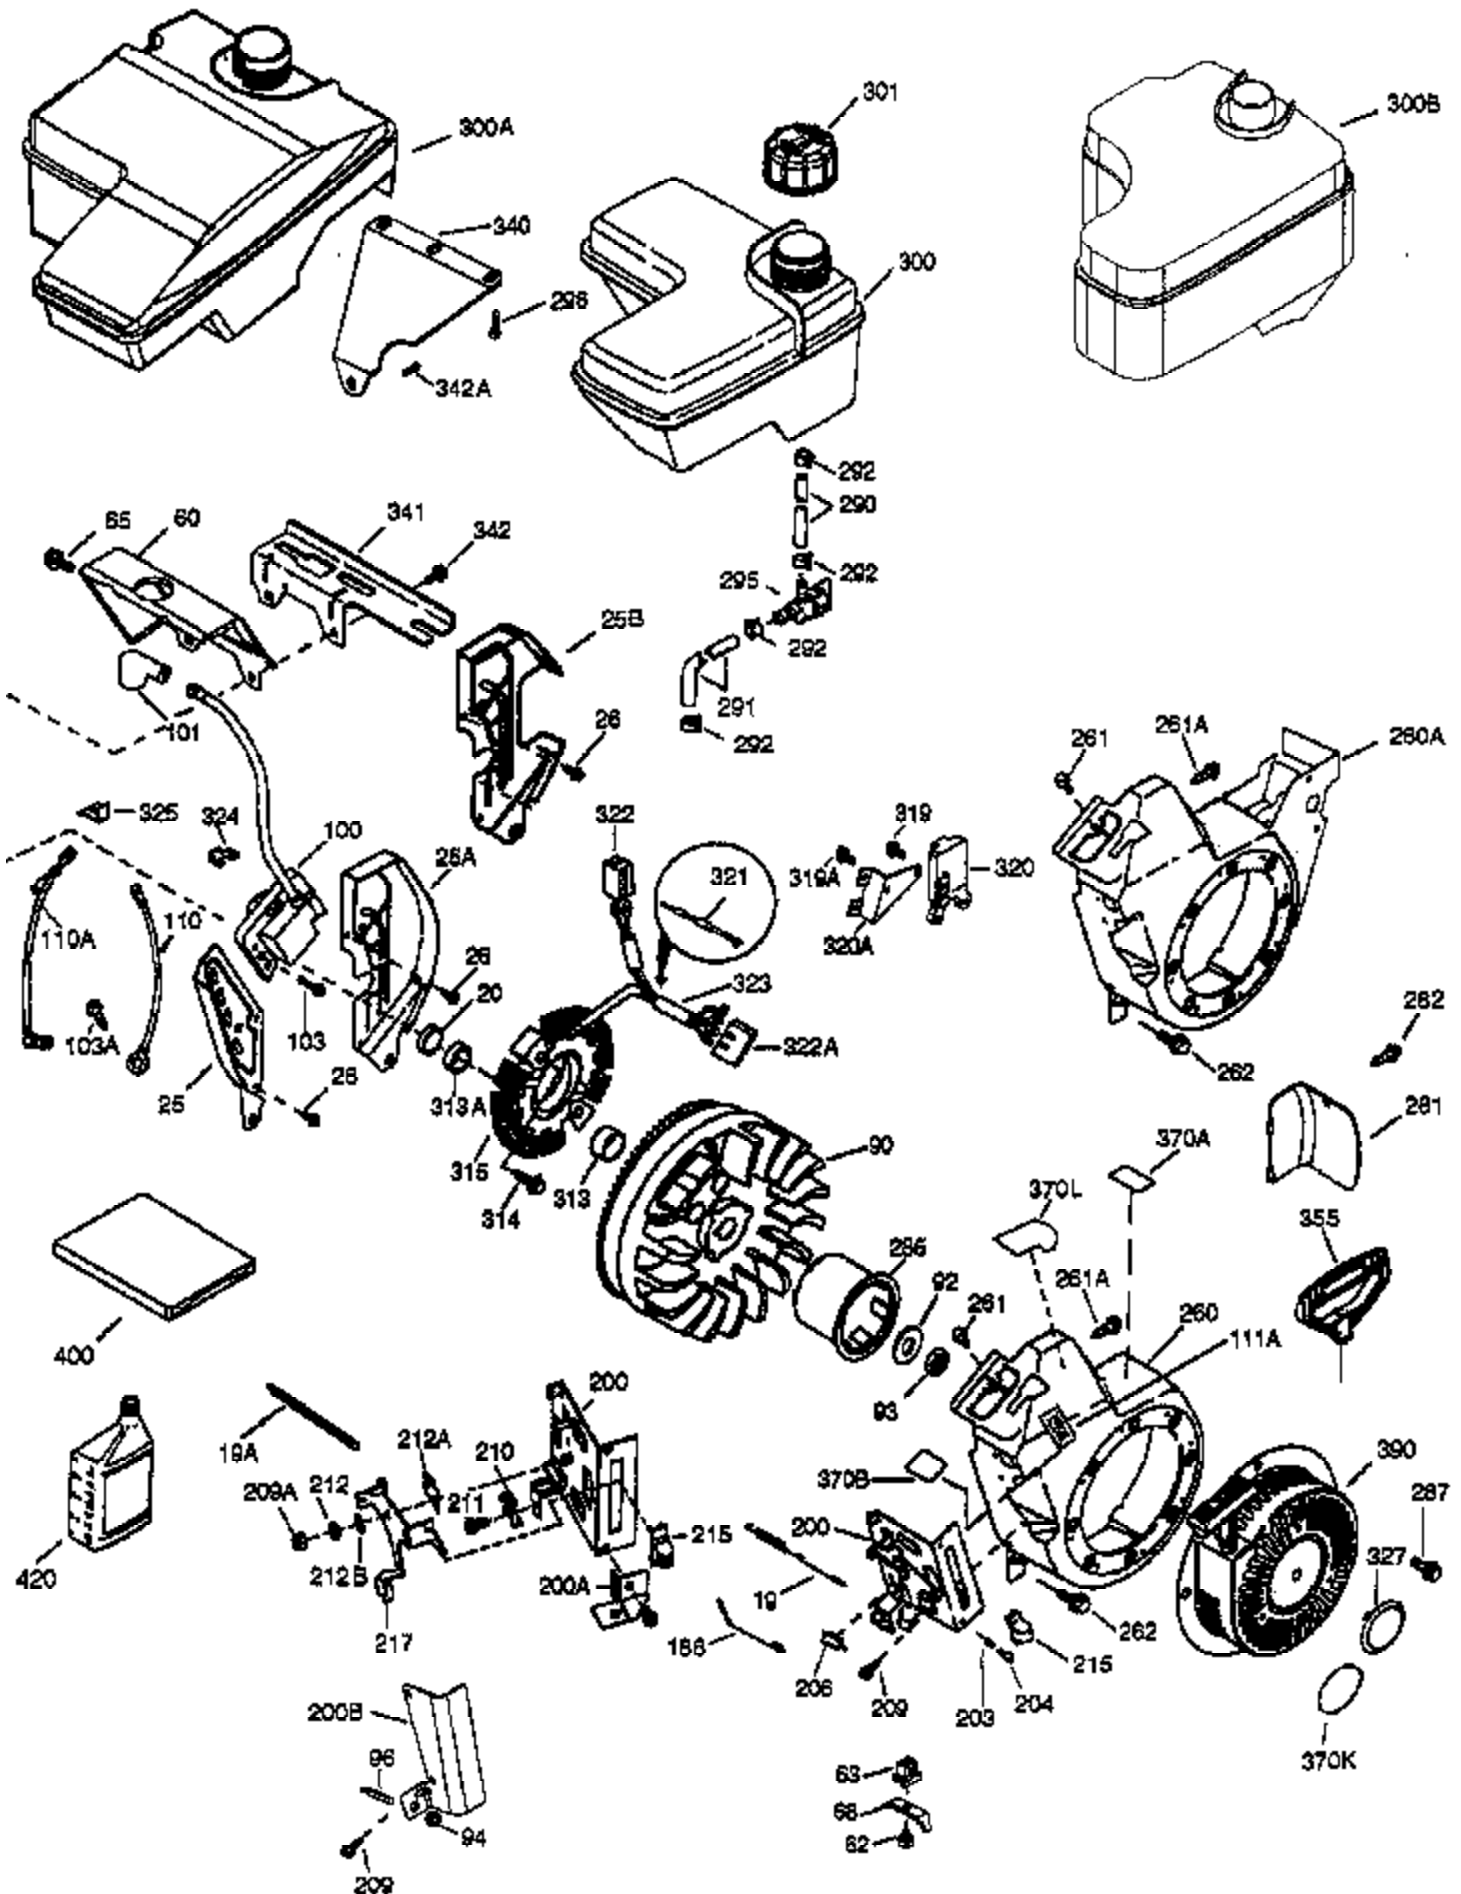

Ref #	Part Number	Qty	Description
19	36710	1	Extension Spring
20	32600	1	Oil Seal
25	36621	1	Air Baffle (Left)
25A	36622	1	Air Baffle (Right)
26	30200	1	Screw, 10-24 x 9/16"
60	36623	1	Blower Housing Extension
65	30200	1	Screw, 10-24 x 9/16"
90	611205	1	Flywheel
92	650815	1	Belleville Washer
93	650816	1	Flywheel Nut
100	34443A	1	Solid State Ignition
101	610118	1	Spark Plug Cover
103	651007	2	Screw, Torx T-15, 10-24 x 15/16"
110	36054	1	Ground Wire
186	36711	1	Governor Link
200	36736	1	Control Bracket (Incl. 206, 210 & 211)
206	610973	1	Terminal
209	650821	1	Screw, 10-32 x 1/2"
210	27793	1	Conduit Clip
211	28942	1	Screw, 10-32 x 3/8"
260	36992	1	Blower Housing
261A	650821	2	Screw, 10-32 x 1/2"
261	651008	1	Screw, 1/4-20 x 31/64"
262	651008	2	Screw, 1/4-20 x 31/64"
285	35985B	1	Starter Cup
287	0	4	Rivet (Can be purchased locally)
290	30705	1	Fuel Line
292	26460	2	Fuel Line Clamp
298	650665	2	Screw, 1/4-15 x 3/4"
300	36875	1	Fuel Tank (Incl. 292 & 301)
301	36246	1	Fuel Cap
313	34080	1	Spacer
325	29443	1	Wire Clip
327	35392	1	Starter Plug
340	36876	1	Fuel Tank Bracket (Upper)
341	36644	1	Fuel Tank Bracket (Lower)
342A	650738	1	Screw, 1/4-20 x 5/8"
342	651010	2	Screw, 1/4-20 x 7/8"
370A	36261	1	Lubrication Decal
390	590736	1	Rewind Starter (NOTE: This engine could have been built with 590748 starter.)
400	36720	1	* Gasket Set (Incl. items marked PK in notes) Incl. (1) each of 26756, 27272A, 29673, 35626, 36581, 36624, 36719
900	0		Replacement Engine - None
900	0	1	Replacement S/B 754293, order from 71 -999