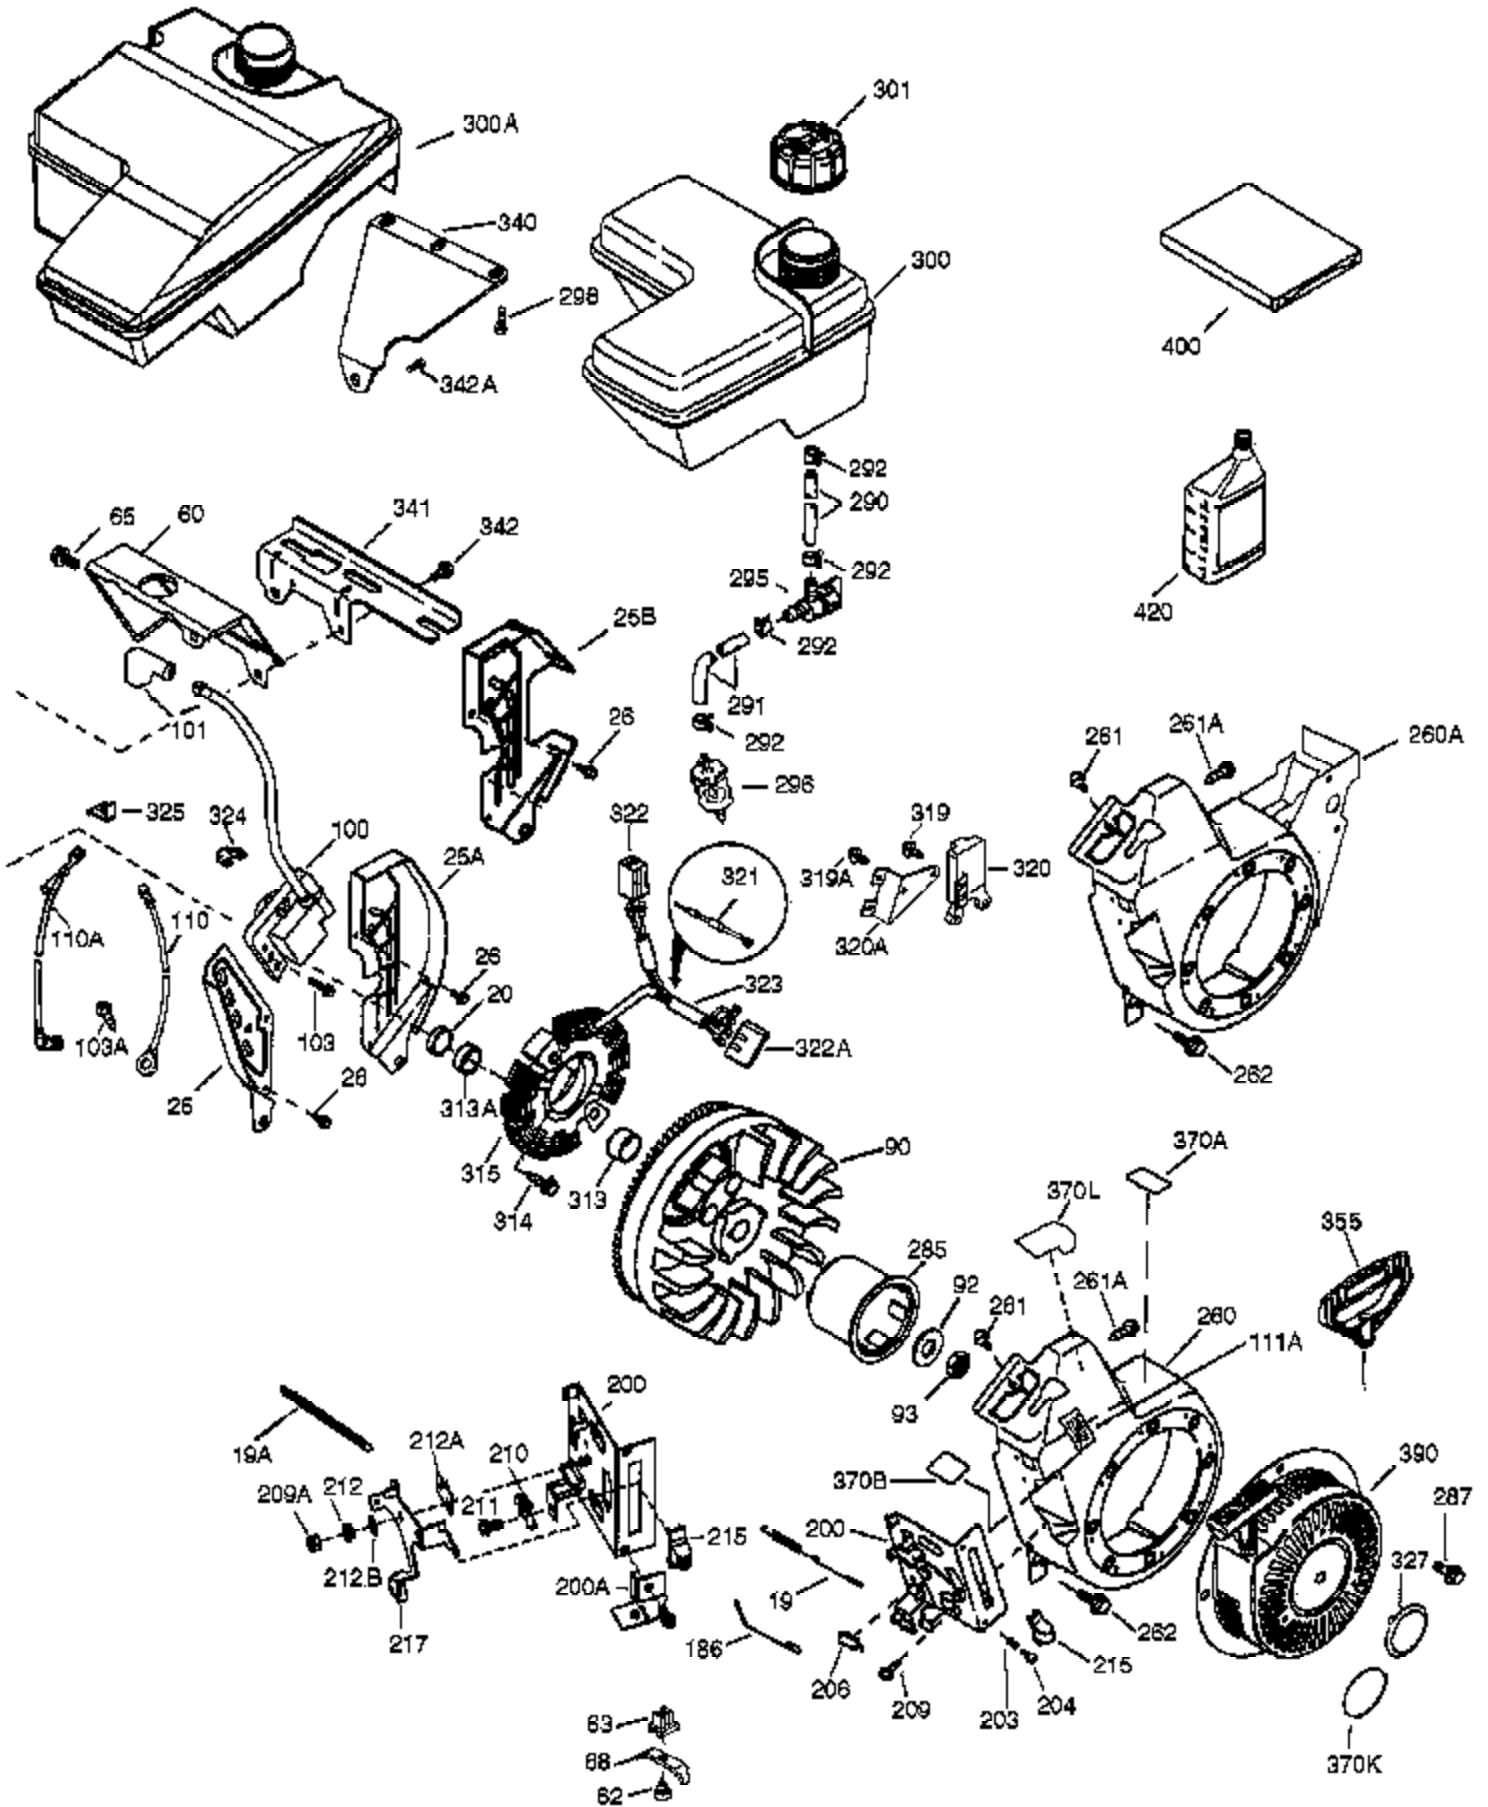

Ref #	Part Number	Qty	Description
19	37111	1	Extension Spring
20	32600	1	Oil Seal
25A	36622	1	Air Baffle (Right)
25	36621	1	Air Baffle (Left)
26	30200	1	Screw, 10-24 x 9/16"
60	36623A	1	Blower Housing Extension
65	30200	1	Screw, 10-24 x 9/16"
83	36057	1	Governor Spool
90	611205	1	Flywheel
92	650815	1	Belleville Washer
93	650816	1	Flywheel Nut
100	34443A	1	Solid State Ignition
103	651007	2	Screw, Torx T-15, 10-24 x 15/16"
110	36054	1	Ground Wire
186	36711	1	Governor Link
200	36736	1	Control Bracket (Incl. 206, 210 & 211)
206	610973	1	Terminal
209	650821	1	Screw, 10-32 x 1/2"
210	27793	1	Conduit Clip
211	28942	1	Screw, 10-32 x 3/8"
260	36864	1	Blower Housing
261A	650821	2	Screw, 10-32 x 1/2"
261	651008	1	Screw, 1/4-20 x 31/64"
262	651008	2	Screw, 1/4-20 x 31/64"
285	35985B	1	Starter Cup
287	0	4	Rivet (Can be purchased locally)
290	30705	1	Fuel Line
292	26460	2	Fuel Line Clamp
300	36863	1	Fuel Tank (Incl. 292 & 301)
301	36246	1	Fuel Cap
313	34080	1	Spacer
325	29443	1	Wire Clip
341	36644	1	Fuel Tank Bracket
342	651010	2	Screw, 1/4-20 x 7/8"
370K	36695	1	Starter Decal
370A	36261	1	Lubrication Decal
390	590736	1	Rewind Starter (NOTE: This engine could have been built with 590748 starter.)
400	36720	1	* Gasket Set (Incl. items marked PK in notes) Incl. (1) each of 26756, 27272A, 29673, 35626, 36581, 36624, 36719
420	730225	1	SAE 30 4-Cycle Engine Oil (Quart)