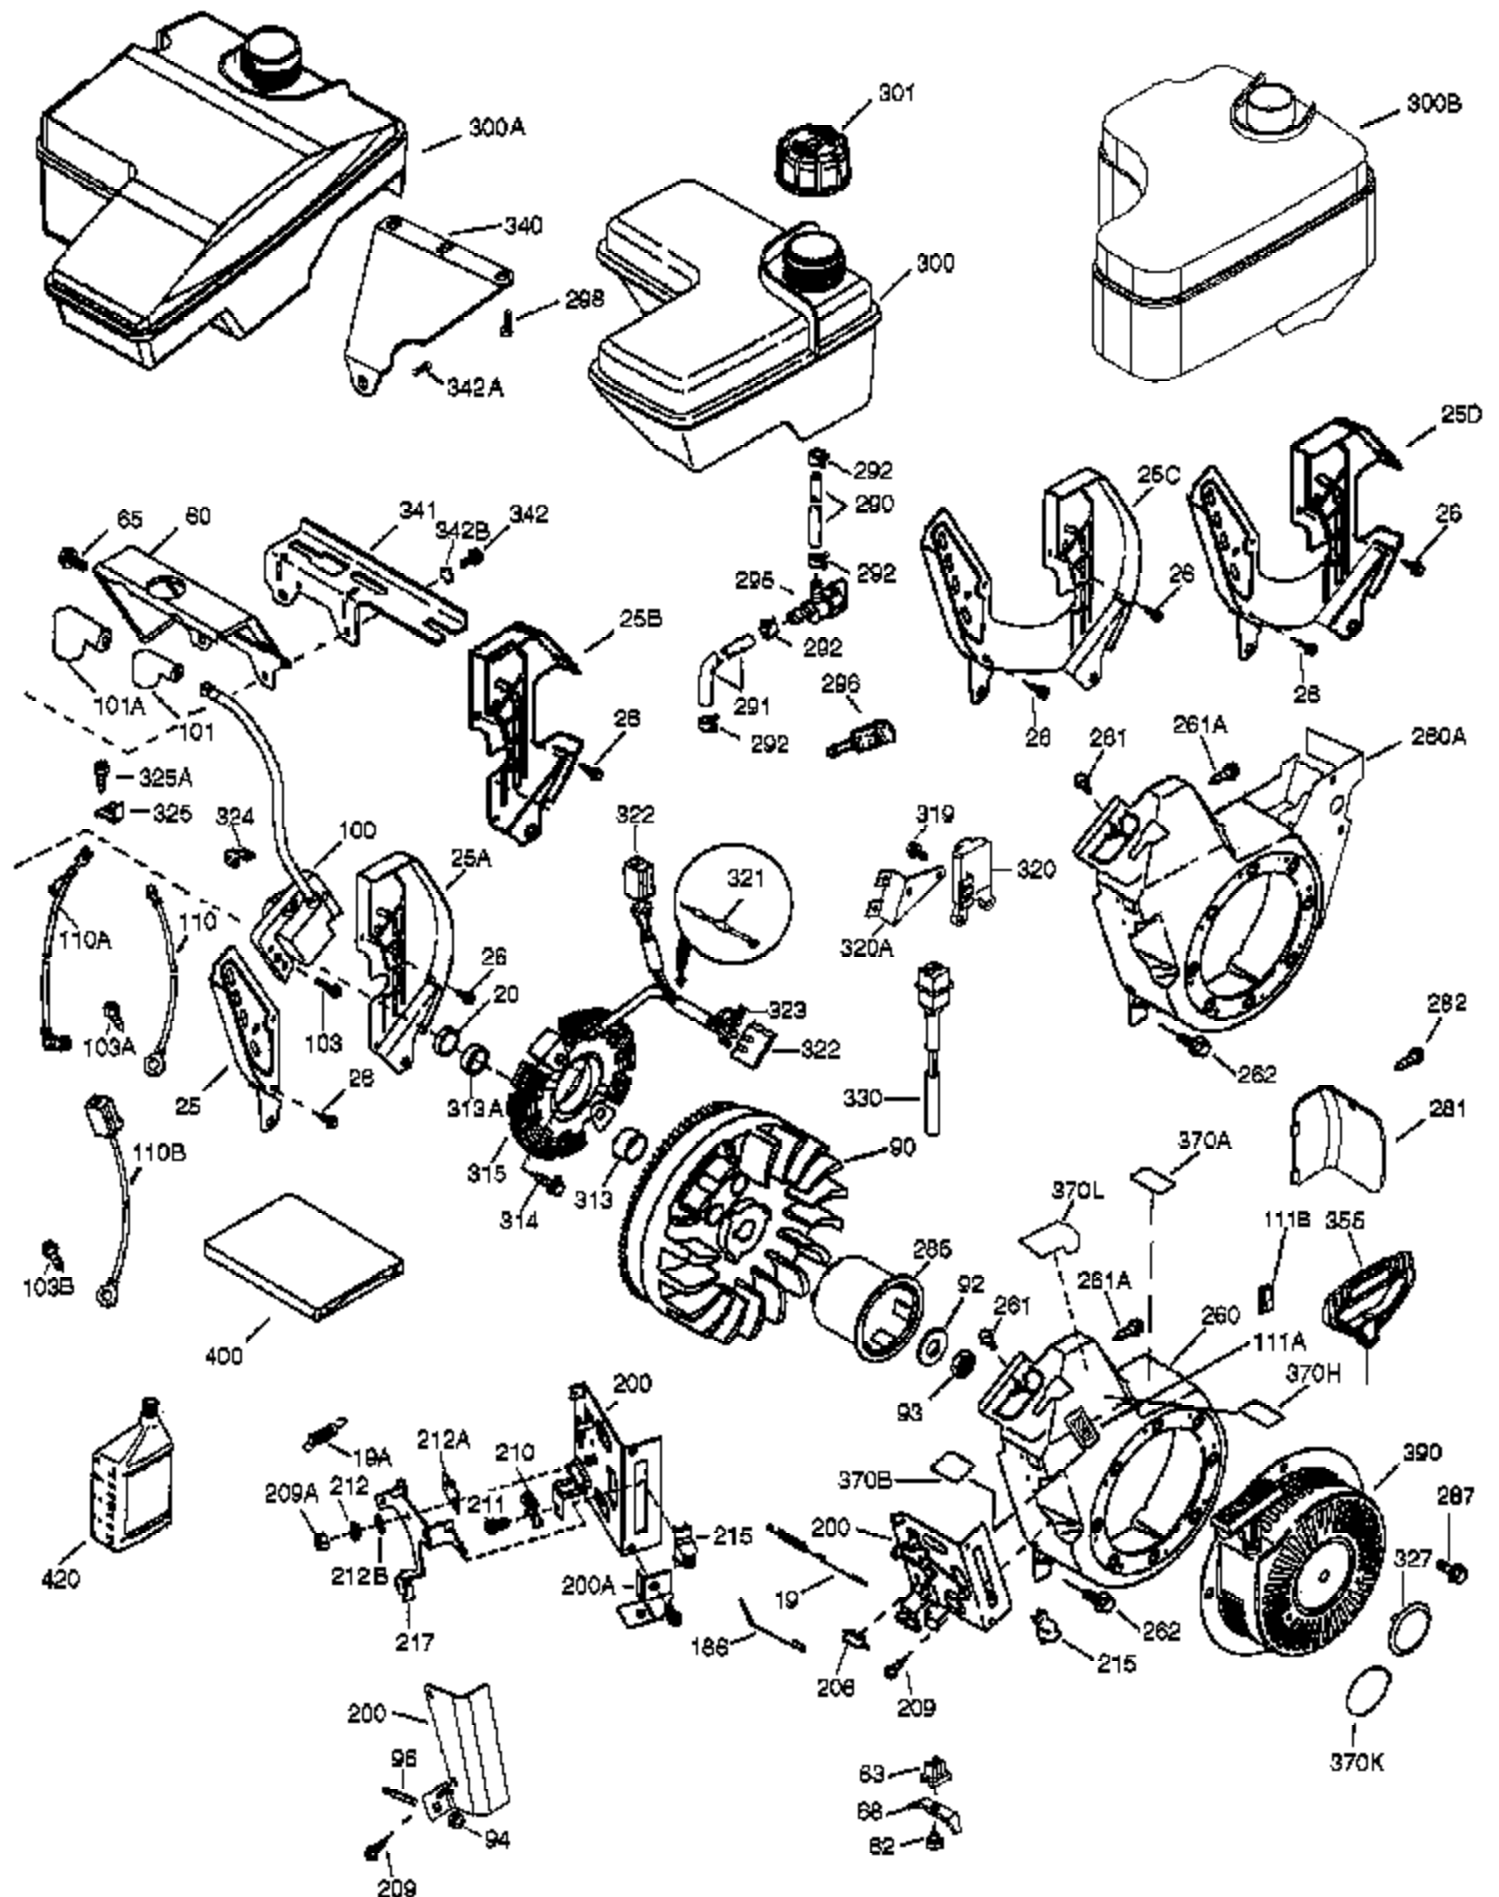

Ref #	Part Number	Qty	Description
19	37111	1	Extension Spring
20	32600	1	Oil Seal
25C	37709	1	Air Baffle (1 pc.)
26	30200	1	Screw, 10-24 x 9/16"
60	36623A	1	Blower Housing Extension
65	30200	1	Screw, 10-24 x 9/16"
90	611205	1	Flywheel
92	650815	1	Belleville Washer
93	650816	1	Flywheel Nut
100	34443B	1	Solid State Ignition
101	610118	1	Spark Plug Cover
103	651007	2	Screw, T-15, 10-24 x 15/16"
110	36054	1	Ground Wire
186	36711	1	Governor Link
200	36824A	1	Control Bracket (Incl. 206 & 215)
206	610973	1	Terminal
209	650821	2	Screw, 10-32 x 1/2"
215	32410	1	Control Knob
260	36864	1	Blower Housing
261A	650821	2	Screw, 10-32 x 1/2"
261	651008	1	Screw, 1/4-20 x 31/64"
262	651008	2	Screw, 1/4-20 x 31/64"
285	35985B	1	Starter Cup
287	651008	4	Screw, 1/4-20 x 31/64"
290	30705	1	Fuel Line
292	26460	2	Fuel Line Clamp
300	36863	1	Fuel Tank (Incl. 292 & 301)
301	36754	1	Fuel Cap (Black)
313	34080	1	Spacer
341	36644	1	Fuel Tank Bracket
342	651010	2	Screw, 1/4-20 x 7/8"
370A	36261	1	Instruction Decal
370B	35703	1	Speed Control Decal
370K	36695	1	Starter Decal
390	590746	1	Rewind Starter (NOTE: This engine could have been built with 590704 starter.)
400	36720	1	* Gasket Set (Incl. items marked PK in notes)
420	730225A	1	4-Cycle Engine Oil (Quart)