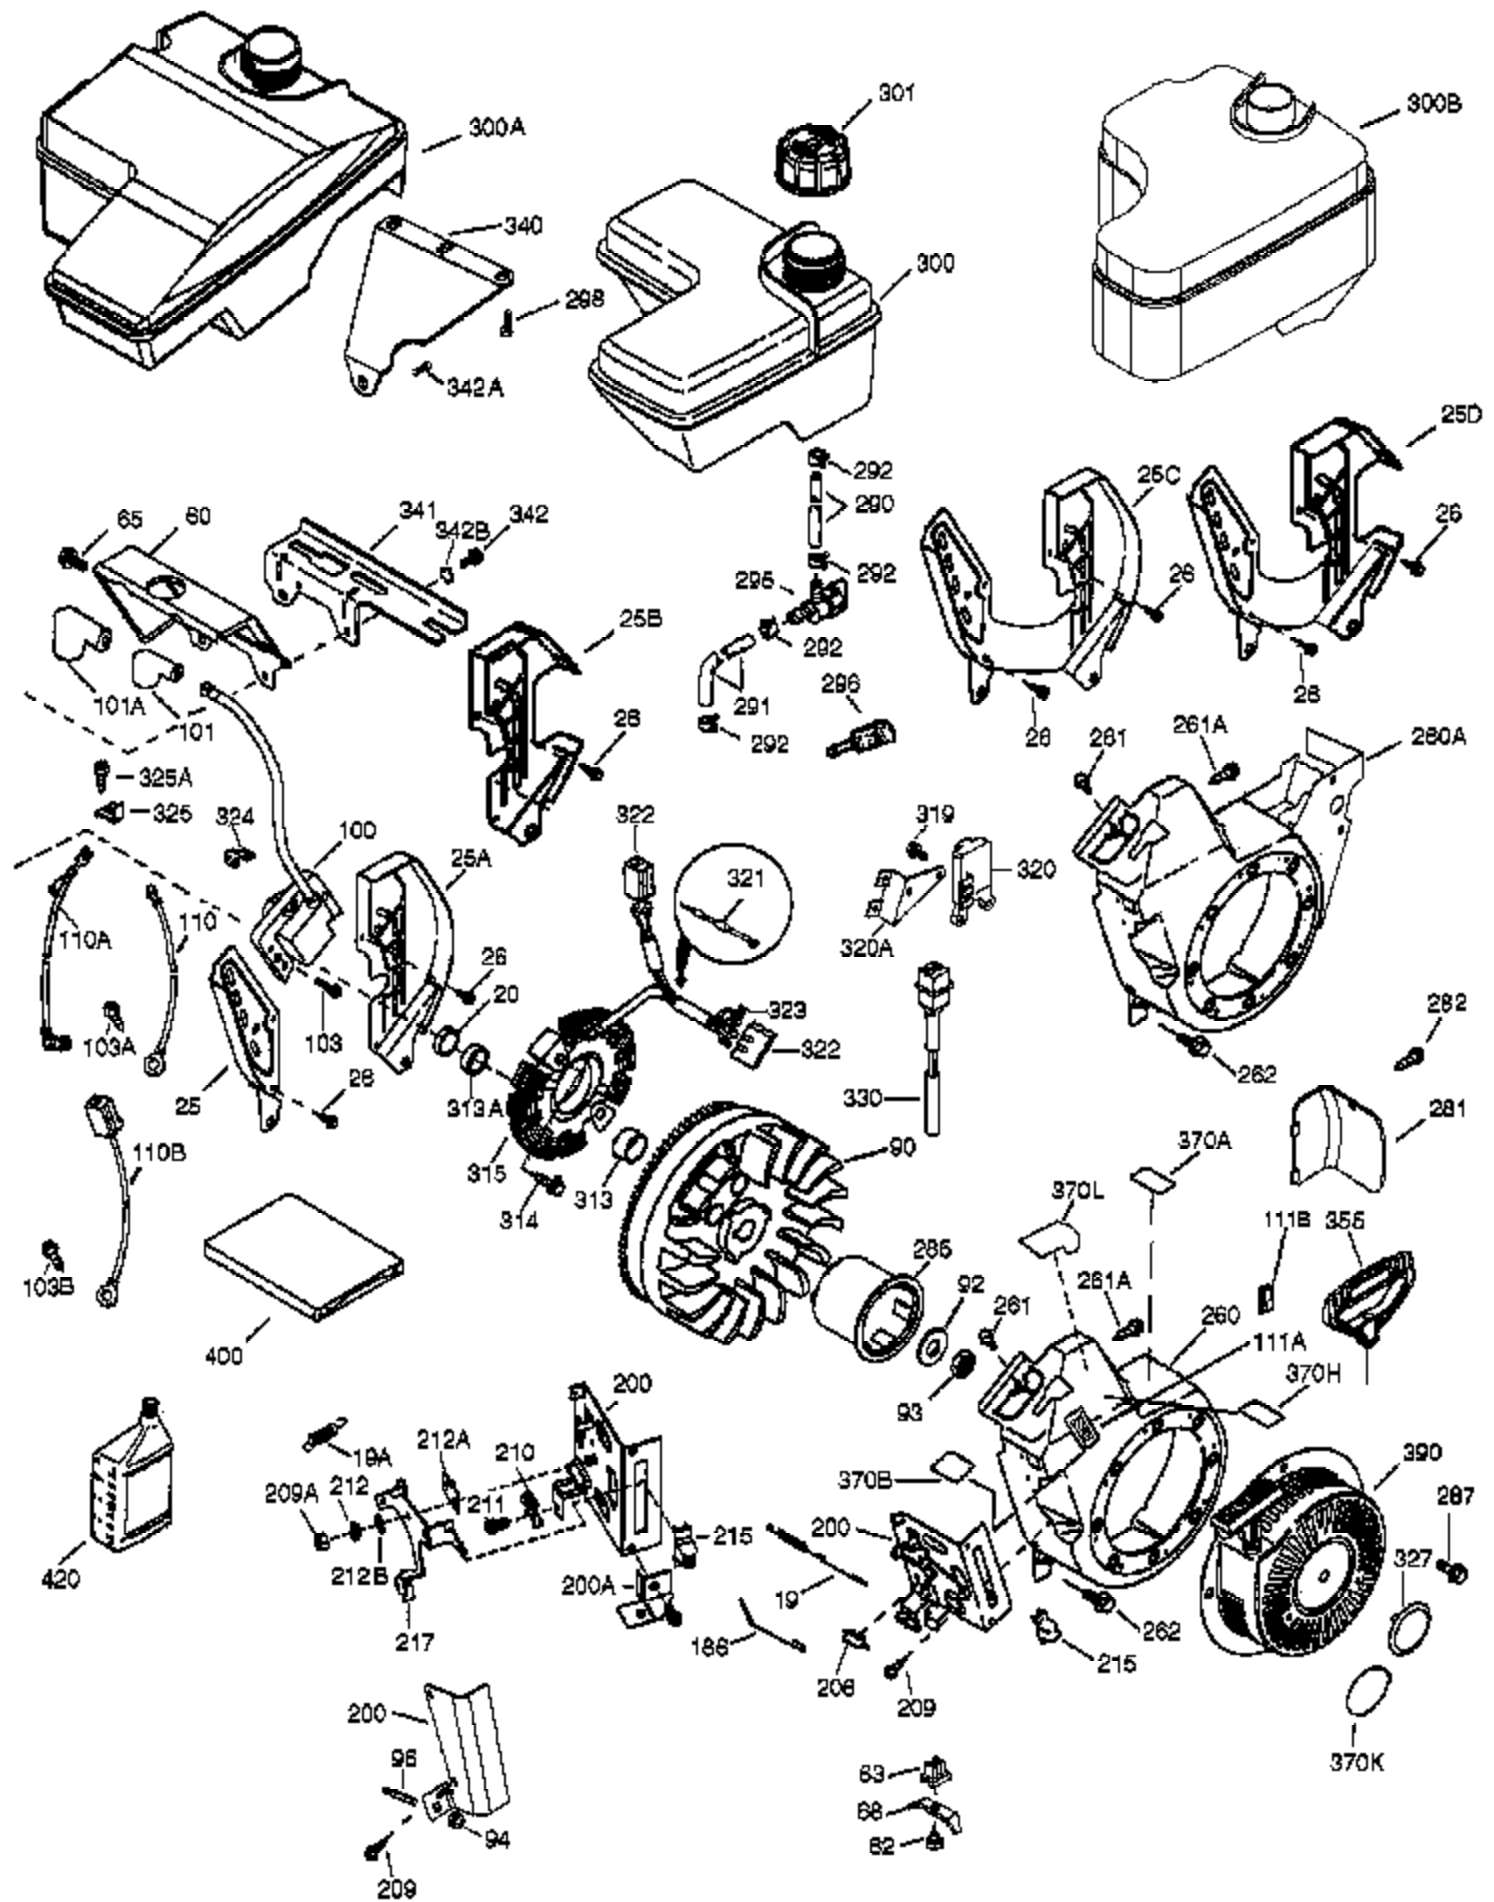

Ref #	Part Number	Qty	Description
19	37111	1	Extension Spring
19A	36741	1	Extension Spring
20	32600	1	Oil Seal
25A	36622	1	Air Baffle (Right)
25	36621	1	Air Baffle (Left)
26	30200	1	Screw, 10-24 x 9/16"
60	36623A	1	Blower Housing Extension
62	650760	1	Screw, 8-32 x 3/8"
63	28545	1	Grommet
65	30200	1	Screw, 10-24 x 9/16"
90	611205	1	Flywheel
92	650815	1	Belleville Washer
93	650816	1	Flywheel Nut
100	34443B	1	Solid State Ignition
101	610118	1	Spark Plug Cover
103	651007	2	Screw, Torx T-15, 10-24 x 15/16"
103A	650767	1	Screw, 8-32 x 27/64"
110A	36964	1	Ground Wire
110	36963	1	Ground Wire
111B	611224	1	Rocker Switch (On/Off)
186	36711	1	Governor Link
200A	37249	1	Control Bracket
200	36740A	1	Control Bracket (Incl. 19A, 210 & 211)
209	650821	1	Screw, 10-32 x 1/2"
210	27793	1	Conduit Clip
211	28942	2	Screw, 10-32 x 3/8"
260	36864	1	Blower Housing
261A	650821	2	Screw, 10-32 x 1/2"
261	651008	1	Screw, 1/4-20 x 31/64"
262	651008	2	Screw, 1/4-20 x 31/64"
285	35985B	1	Starter Cup
287	0	4	Rivet (Can be purchased locally)
290	30705	1	Fuel Line
292	26460	2	Fuel Line Clamp
300	36863	1	Fuel Tank (Incl. 292 & 301)
301	36754	1	Fuel Cap (Black)
313	34080	1	Spacer
325	29443	1	Wire Clip
341	36644	1	Fuel Tank Bracket
342	651010	2	Screw, 1/4-20 x 7/8"
370K	36695	1	Starter Decal
370A	36261	1	Identification Decal
390	590736	1	Rewind Starter (NOTE: This engine could have been built with 590748 starter.)
400	36720	1	* Gasket Set (Incl. items marked PK in notes) Incl. (1) each of 26756, 27272A, 29673, 35626, 36581, 36624, 36719
420	730225A	1	SAE 30 4-Cycle Engine Oil (Quart)