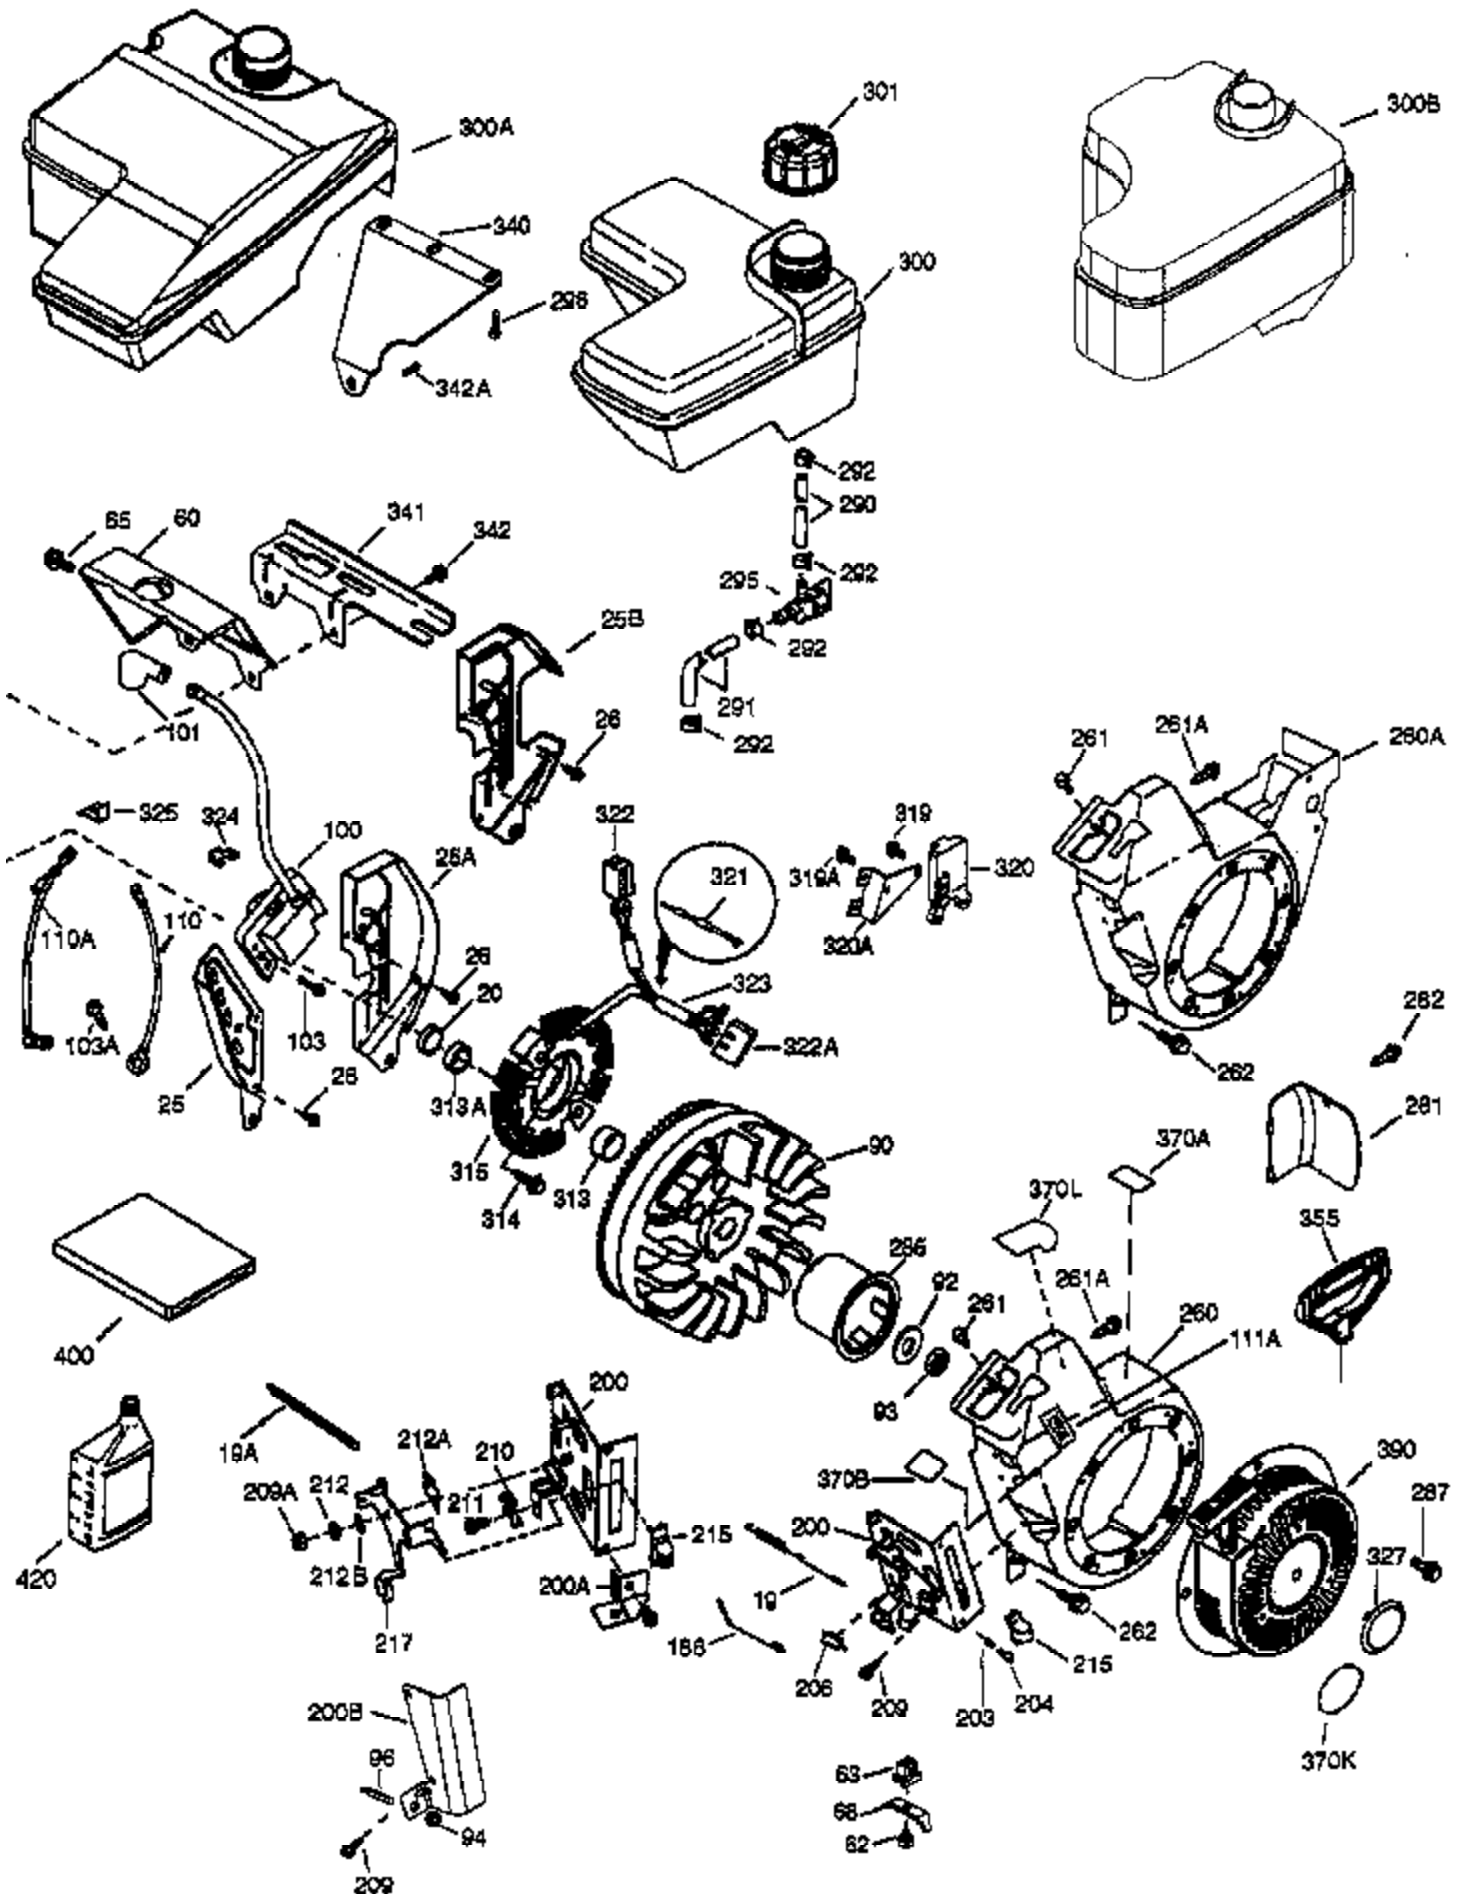

Ref #	Part Number	Qty	Description
19	37111	1	Extension Spring
20	32600	1	Oil Seal
25A	36622	1	Air Baffle (Right)
25	36621	1	Air Baffle (Left)
26	30200	1	Screw, 10-24 x 9/16"
60	36623A	1	Blower Housing Extension
65	30200	1	Screw, 10-24 x 9/16"
90	611205	1	Flywheel
92	650815	1	Belleville Washer
93	650816	1	Flywheel Nut
100	34443B	1	Solid State Ignition
101	610118	1	Spark Plug Cover
103	651007	2	Screw, Torx T-15, 10-24 x 15/16"
110	36054	1	Ground Wire
186	36711	1	Governor Link
200	36736	1	Control Bracket (Incl. 206 & 209A thr u 217)
200A	36686	1	Boden Wire Bracket
206	610973	1	Terminal
209A	651016	1	Nut, 10-32
209	650821	1	Screw, 10-32 x 1/2"
210	27793	1	Conduit Clip
211	28942	1	Screw, 10-32 x 3/8"
212	30773A	1	Bushing
212B	651017	1	Washer
212A	36685	1	Bearing Plate
215	36638	1	Control Knob
217	36684	1	Control Lever Assembly
260	36864	1	Blower Housing
261	651008	1	Screw, 1/4-20 x 31/64"
261A	650821	2	Screw, 10-32 x 1/2"
262	651008	2	Screw, 1/4-20 x 31/64"
285	35985B	1	Starter Cup
287	651008	4	Screw, 1/4-20 x 31/64"
290	30705	1	Fuel Line
291	29774	1	Fuel Line
292	26460	4	Fuel Line Clamp
295	35857	1	Fuel Shut-Off Valve
300	36863	1	Fuel Tank (Incl. 292 & 301)
301	36246	1	Fuel Cap
313	34080	1	Spacer
325	29443	1	Wire Clip
341	36644	1	Fuel Tank Bracket
342	651010	2	Screw, 1/4-20 x 7/8"
370K	36695	1	Starter Decal
370B	35703	1	Speed Control Decal
370A	36261	1	Lubrication Decal
390	590746	1	Rewind Starter
400	36720	1	* Gasket Set (Incl. items marked PK i n notes) Incl. (1) each of 26756, 27272A, 29673, 35626, 36581, 36624, 36719
420	730225	1	SAE 30 4-Cycle Engine Oil (Quart)