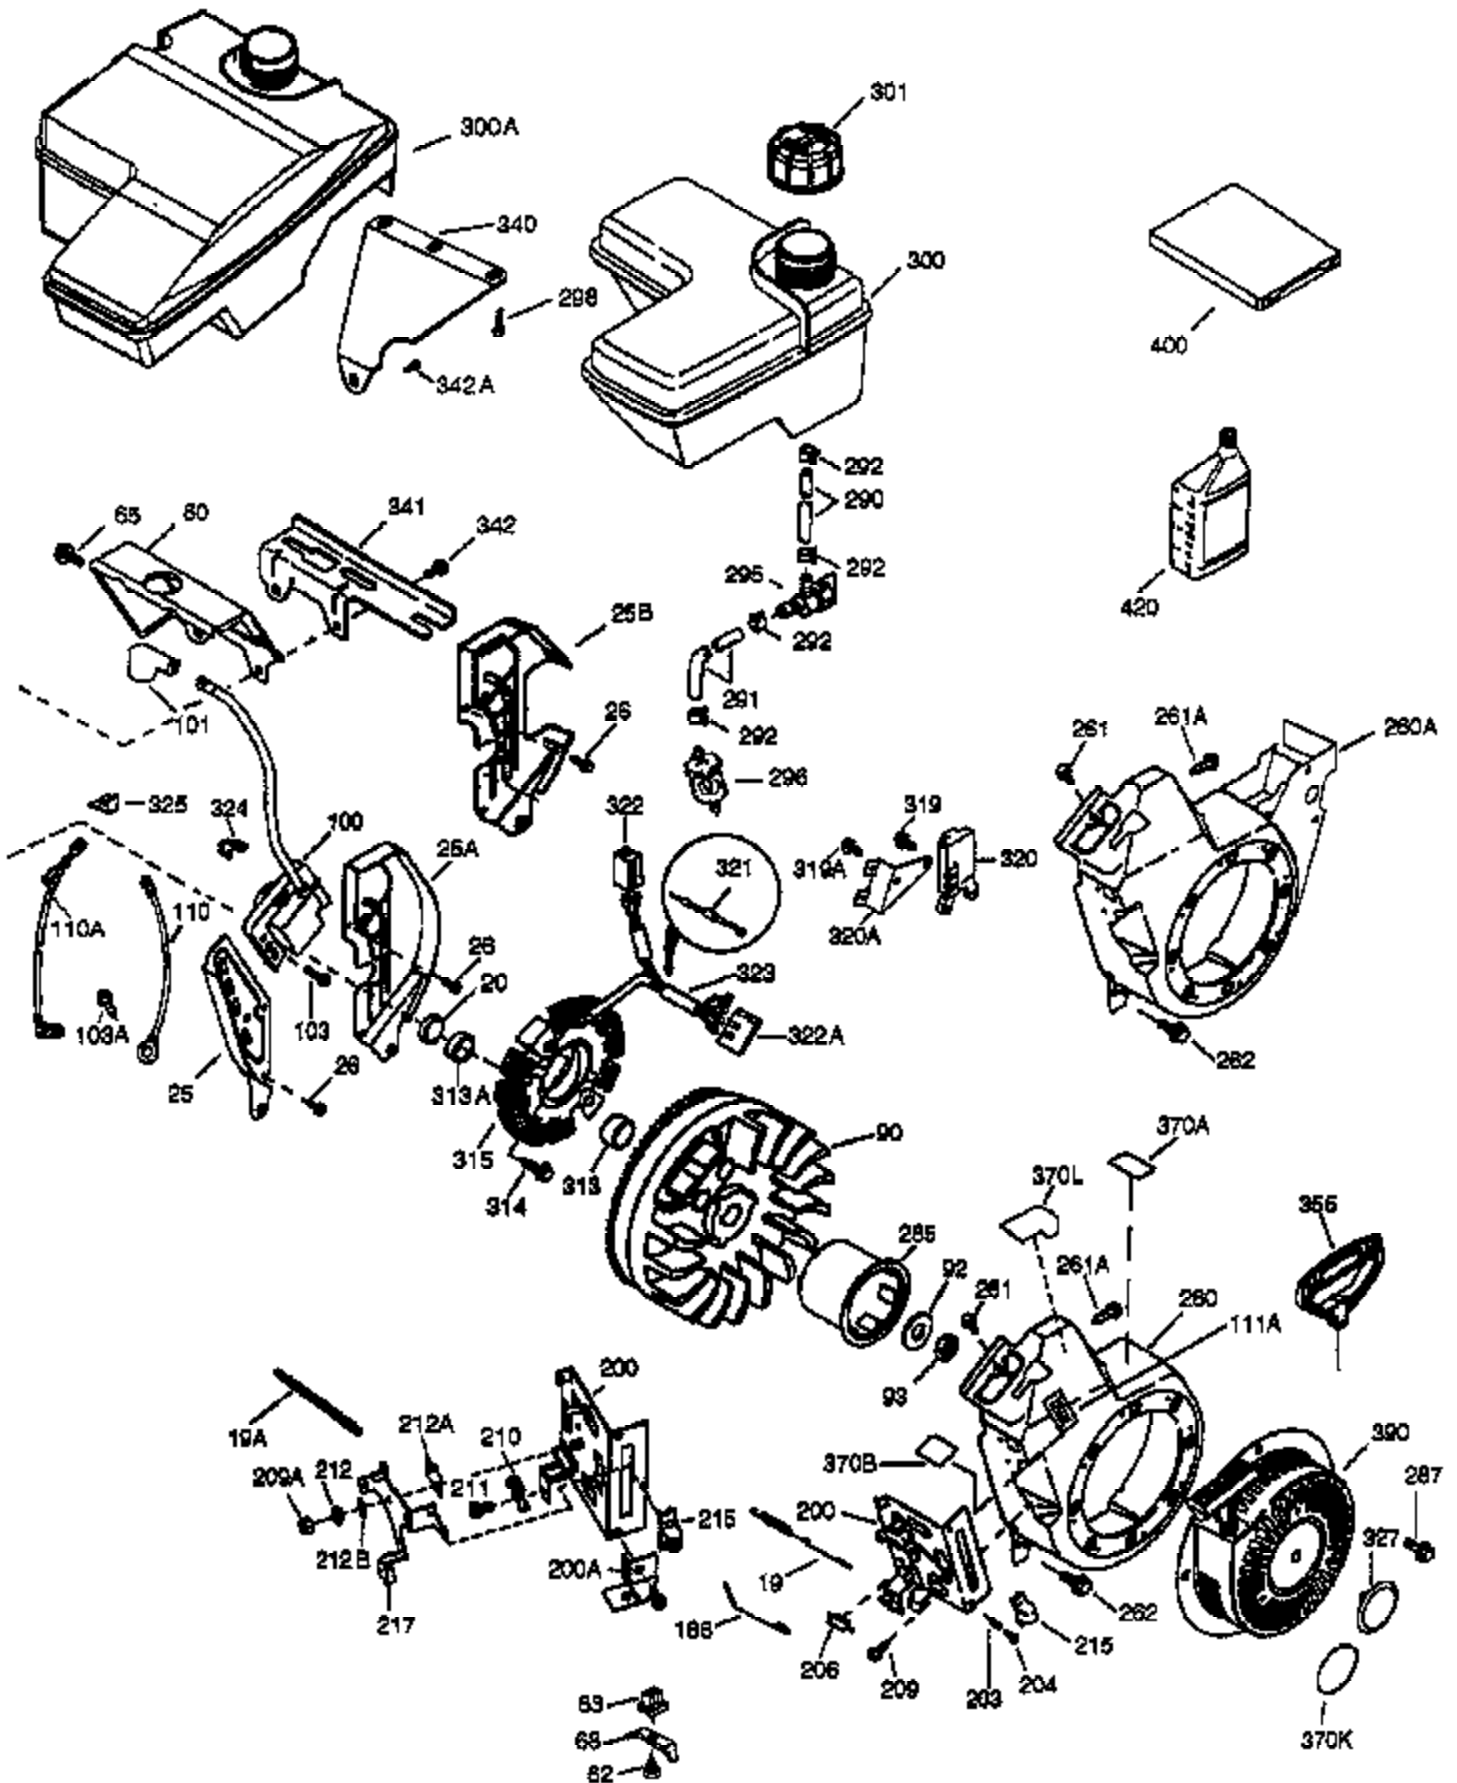

Ref #	Part Number	Qty	Description
173	36675A	1	Breather Tube
178	650852	2	Nut, 1/4-20
182	650451	2	Screw, 1/4-20 x 1"
184	26756	1	* Carburetor To Intake Pipe Gasket
185	36631	1	Intake Pipe
207	36632	1	Throttle Link
223	650451	2	Screw, 1/4-20 x 1"
224	36581	1	* Intake Pipe Gasket
238	28820	2	Screw, 10-32 x 1/2"
239	27272A	1	* Air Cleaner Gasket
240	36633	1	Air Cleaner Body (Incl. 239)
245	36046	1	Air Cleaner Filter
250	36635A	1	Air Cleaner Cover
251	650886	1	Wing Nut
252	650821	1	Screw, 10-32 x 1/2"
253	36701	1	Compression Release Weight
254	36702	1	Compression Release Spring
275	36722	1	Muffler
277	650988	2	Screw, 1/4-20 x 2-9/32"
305	36877	1	Oil Fill Tube
307	35499	1	"O" Ring
308	36651	1	Fill Tube Clip
309	651011	1	Screw, 10-32 x 5/16"
310	36878	1	Dipstick
380	640025A	1	Carburetor (Incl. 184)
416	36085	1	Spark Arrestor Kit (Incl. 417) (Optional)
417	650760	1	Screw, 8-32 x 3/8"
600	651013	1	Washer